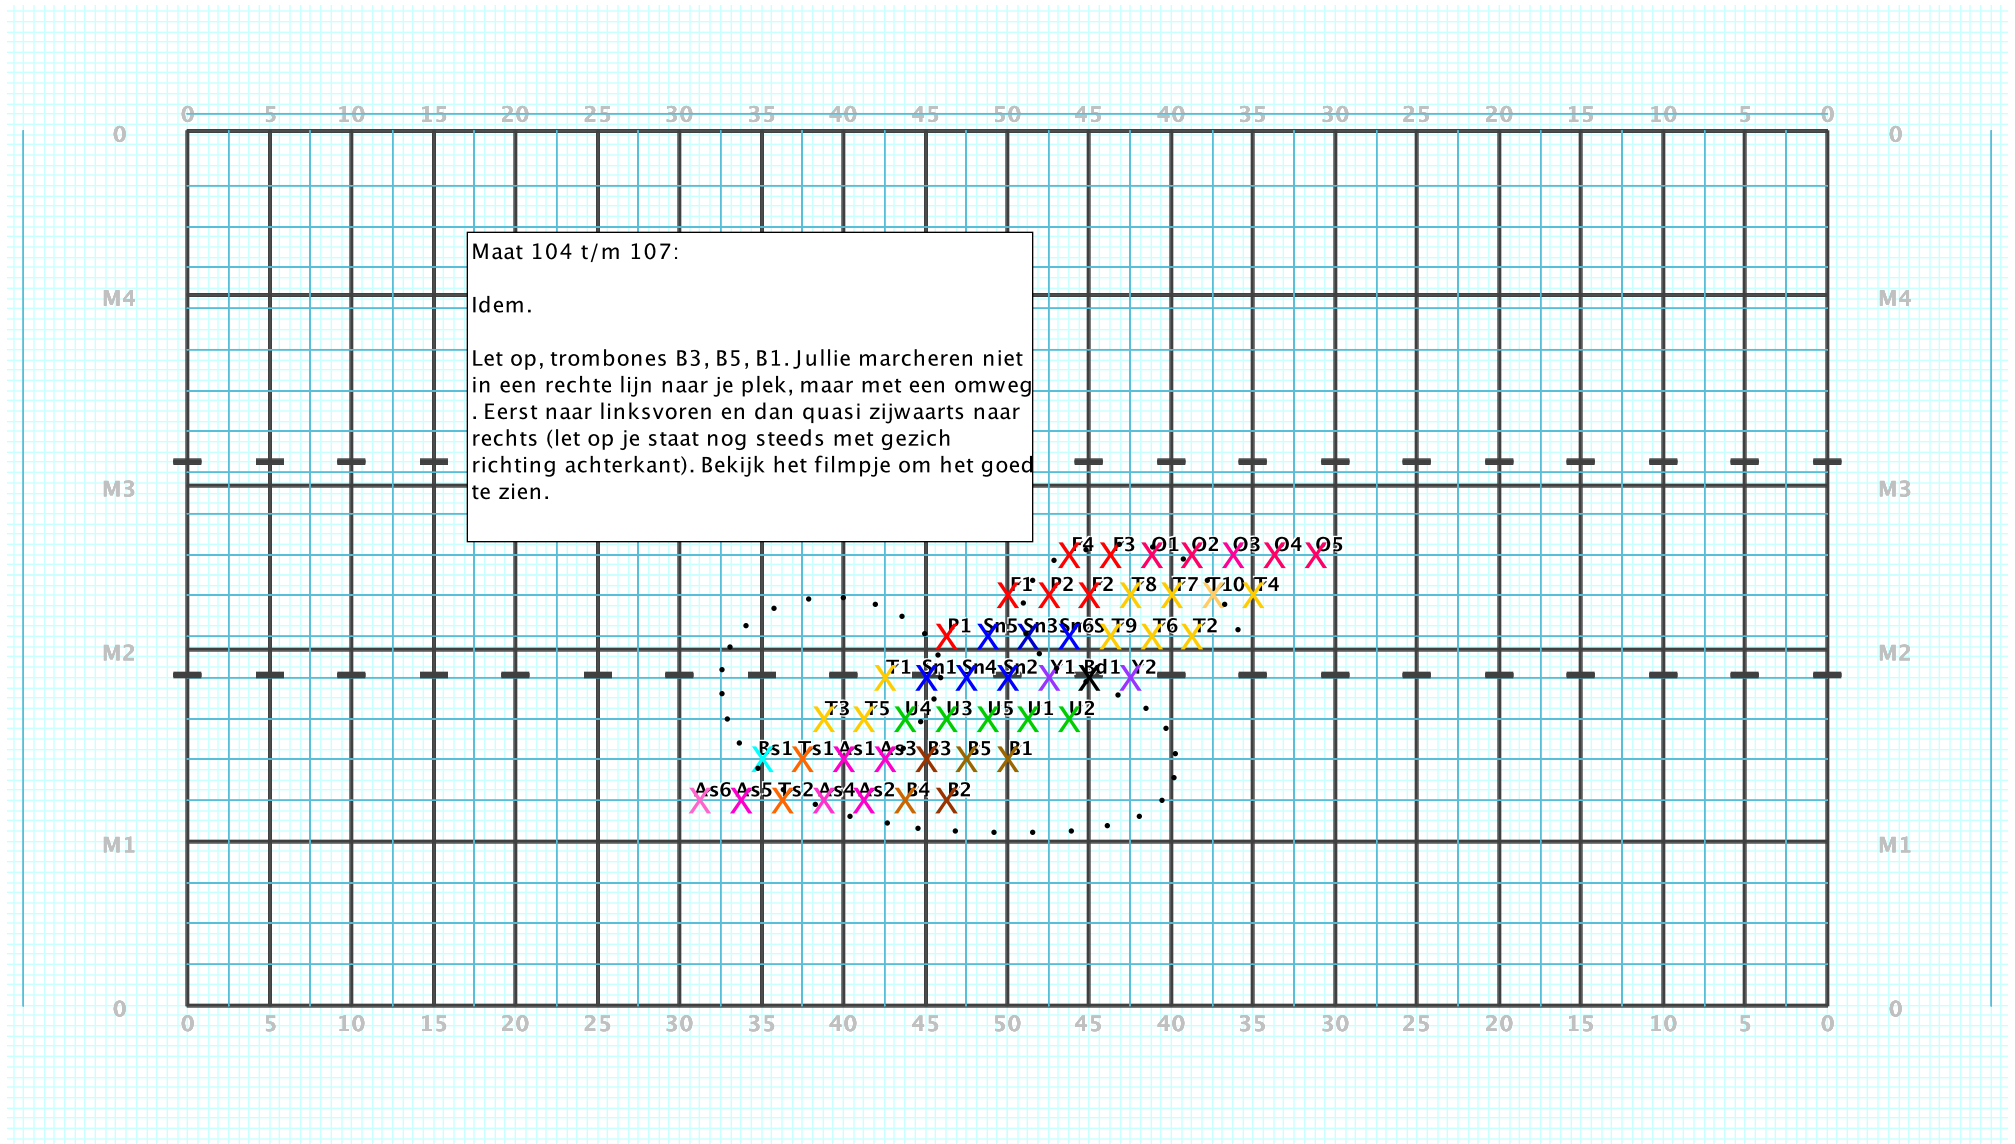

Director Viewpoint

Director Viewpoint

Director Viewpoint

Director Viewpoint

Director Viewpoint

Director Viewpoint

Director Viewpoint

Director Viewpoint

Director Viewpoint

Director Viewpoint

Maat 120 t/m 121:  
Geheel voorwaarts.

E3P2E2O4S6T7I4T6I1n4Y2T5I3I1R5A1S6S2S25B4  
F4F1P1O1D1O5n3T1U9T2n1Rd1U4U5J1S1A5S433B2

Director Viewpoint

Director Viewpoint

Director Viewpoint