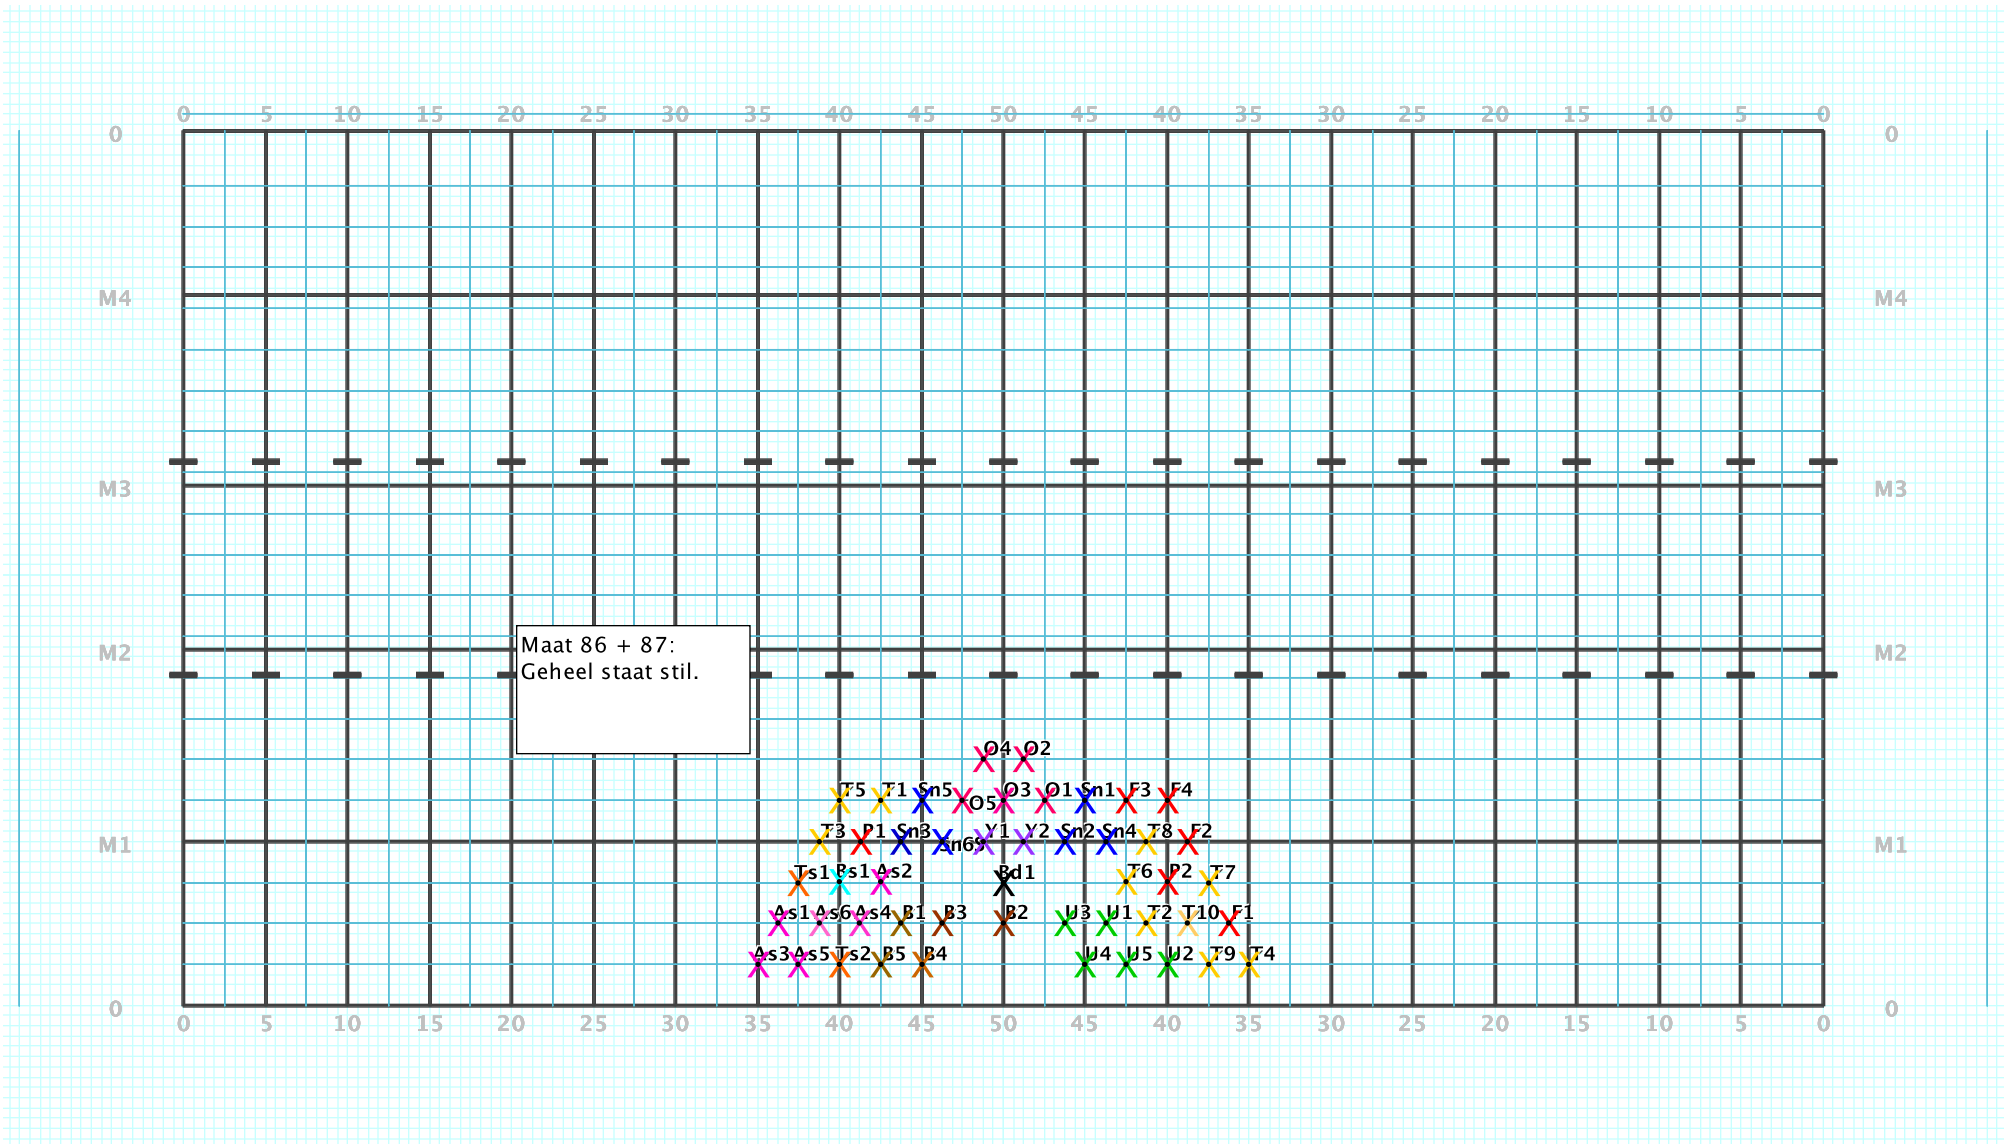

Director Viewpoint

Director Viewpoint

Director Viewpoint

Director Viewpoint

Director Viewpoint

Director Viewpoint

Director Viewpoint

Director Viewpoint

Director Viewpoint

Director Viewpoint

Maat 120 t/m 121:  
Geheel voorwaarts.

E3P2E2O4S6T7I4T6I1n4Y2T5I3I1R5A1S6S2S25B4  
F4F1P1O1D1O5n3T1U9T2n1Rd1U4U5J1S1A5S433B2

Director Viewpoint

Director Viewpoint

Director Viewpoint