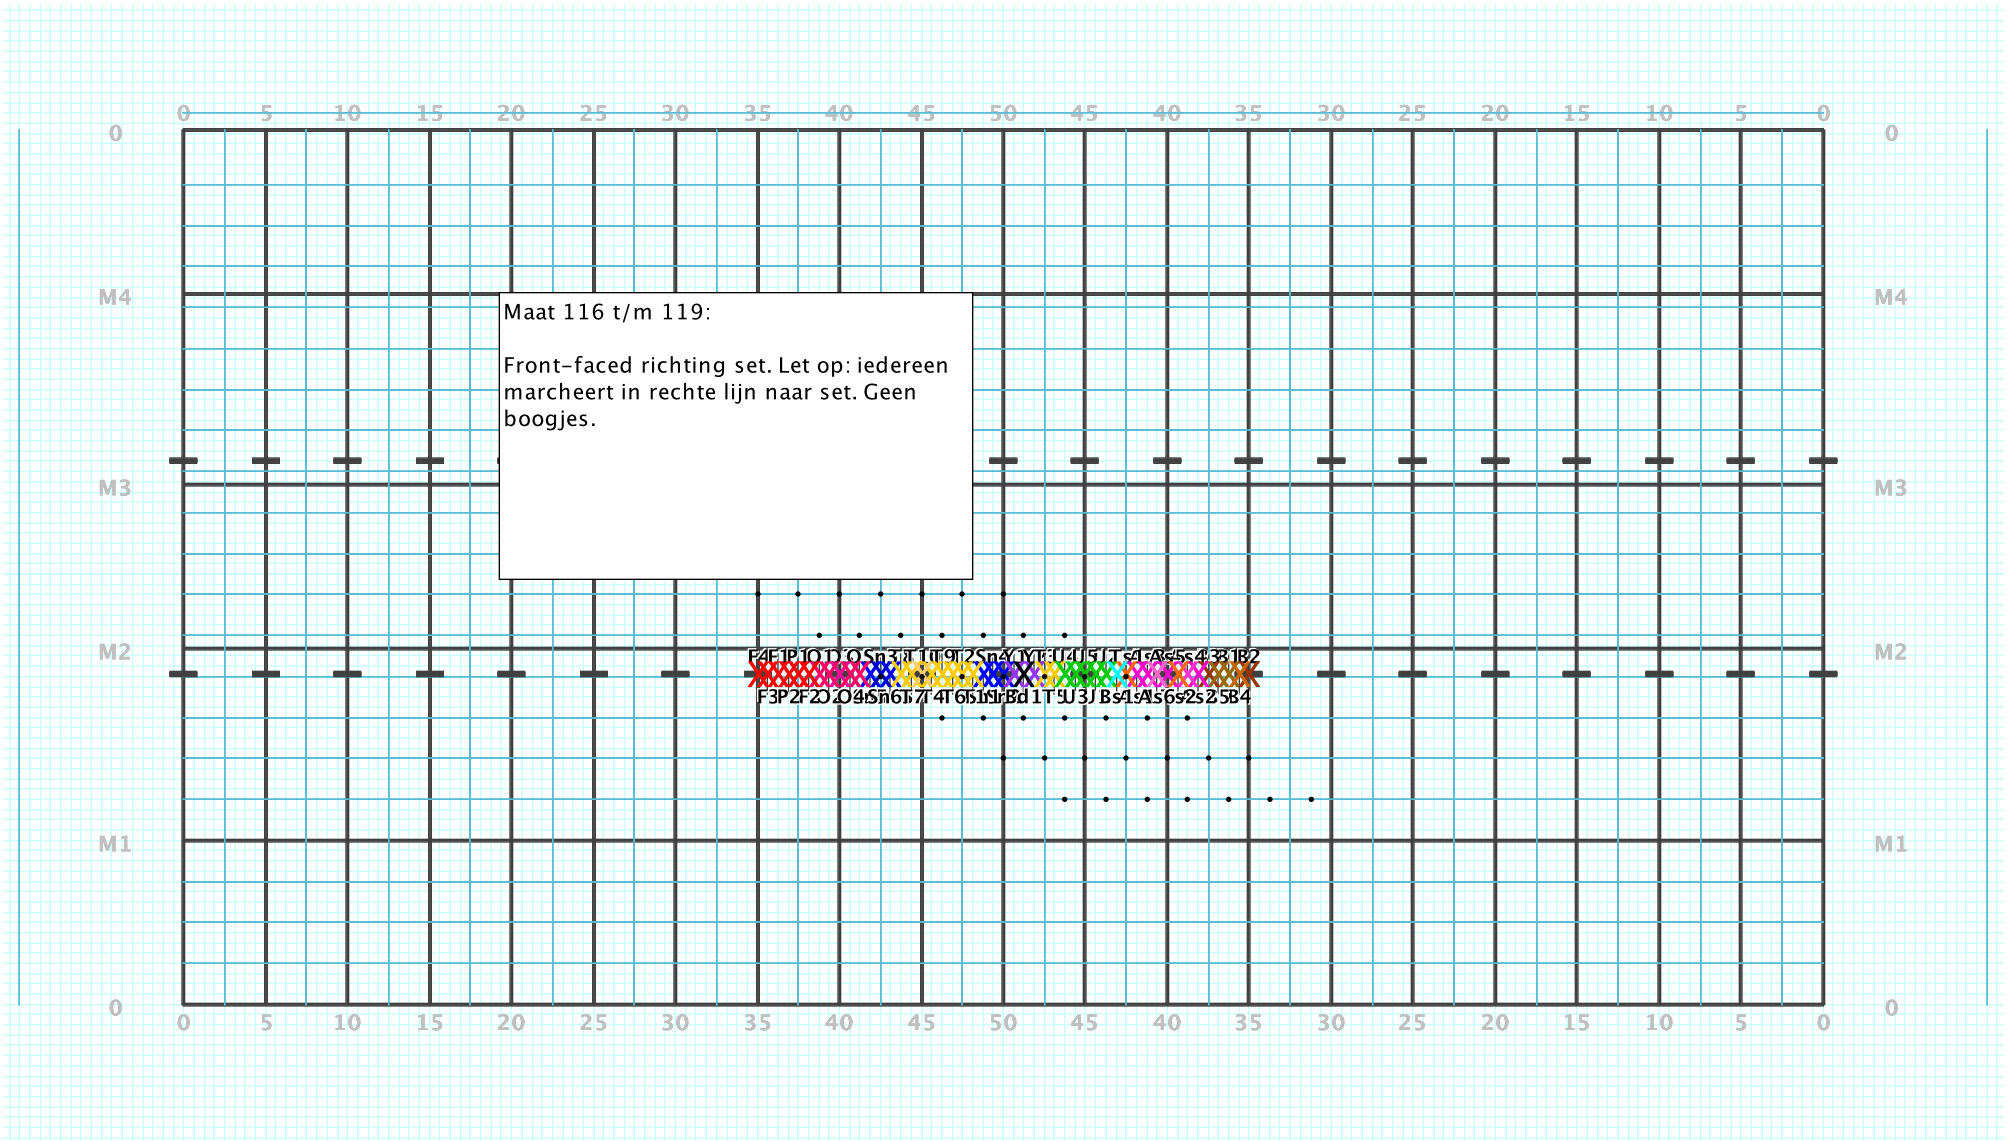

Director Viewpoint

Director Viewpoint

Director Viewpoint

Director Viewpoint

Director Viewpoint

Director Viewpoint

Director Viewpoint

Director Viewpoint

Director Viewpoint

Director Viewpoint

Maat 120 t/m 121:  
Geheel voorwaarts.

E3P2E2O4S6T7I4T6I1n4Y2T5I3I1R5A1S6S2S25B4  
F4F1P1O1D1O5n3T1U9T2n1Rd1U4U5J1S1A5S433B2

Director Viewpoint

Director Viewpoint

Director Viewpoint