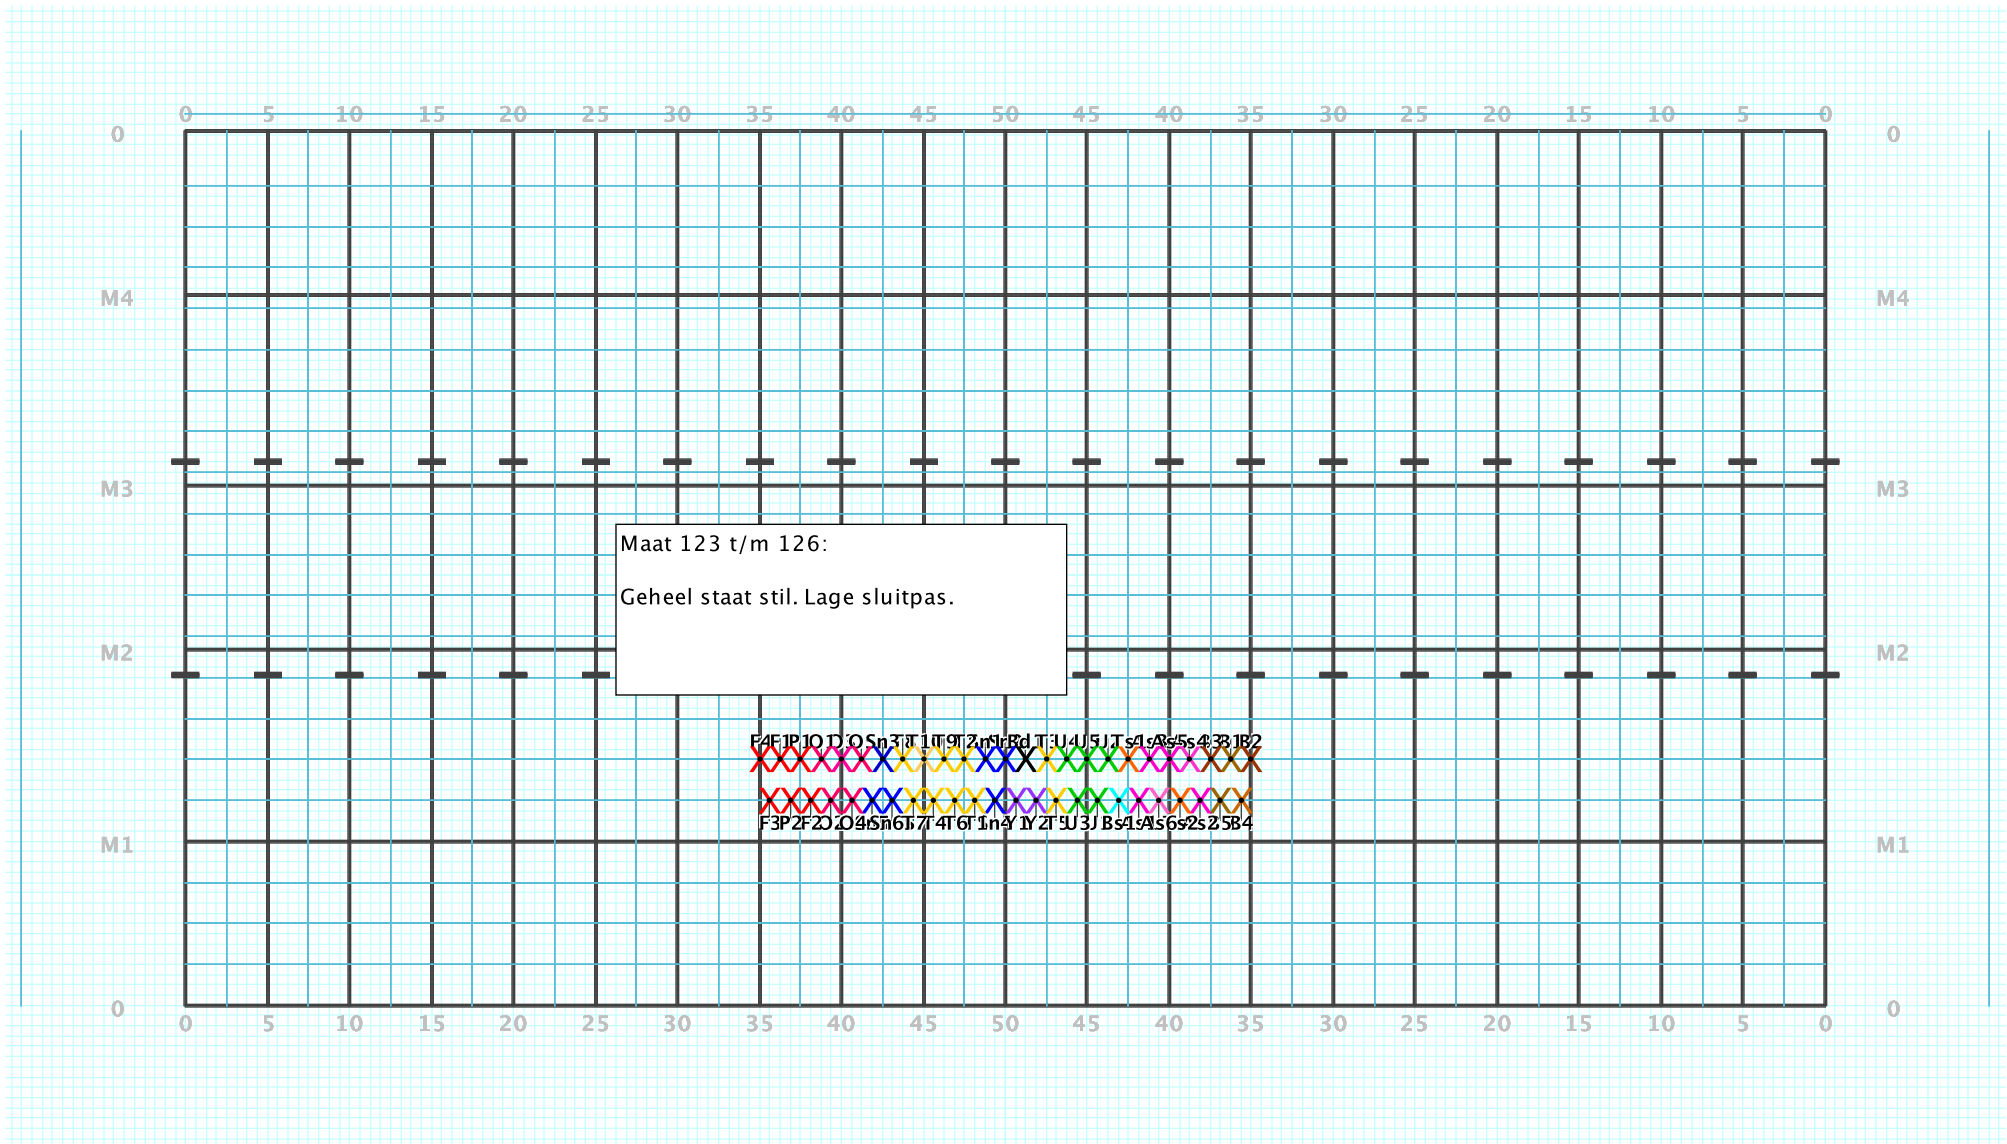

Director Viewpoint

Director Viewpoint

Director Viewpoint

Director Viewpoint

Director Viewpoint

Director Viewpoint

Director Viewpoint

Director Viewpoint

Director Viewpoint

Director Viewpoint

Maat 120 t/m 121:  
Geheel voorwaarts.

E3P2E2O4S6T7I4T6I1n4Y2T5I3I1R5A1S6S2S25B4  
F4F1P1O1D1O5n3T1U9T2n1Rd1U4U5J1S1A5S433B2

Director Viewpoint

Director Viewpoint

Director Viewpoint