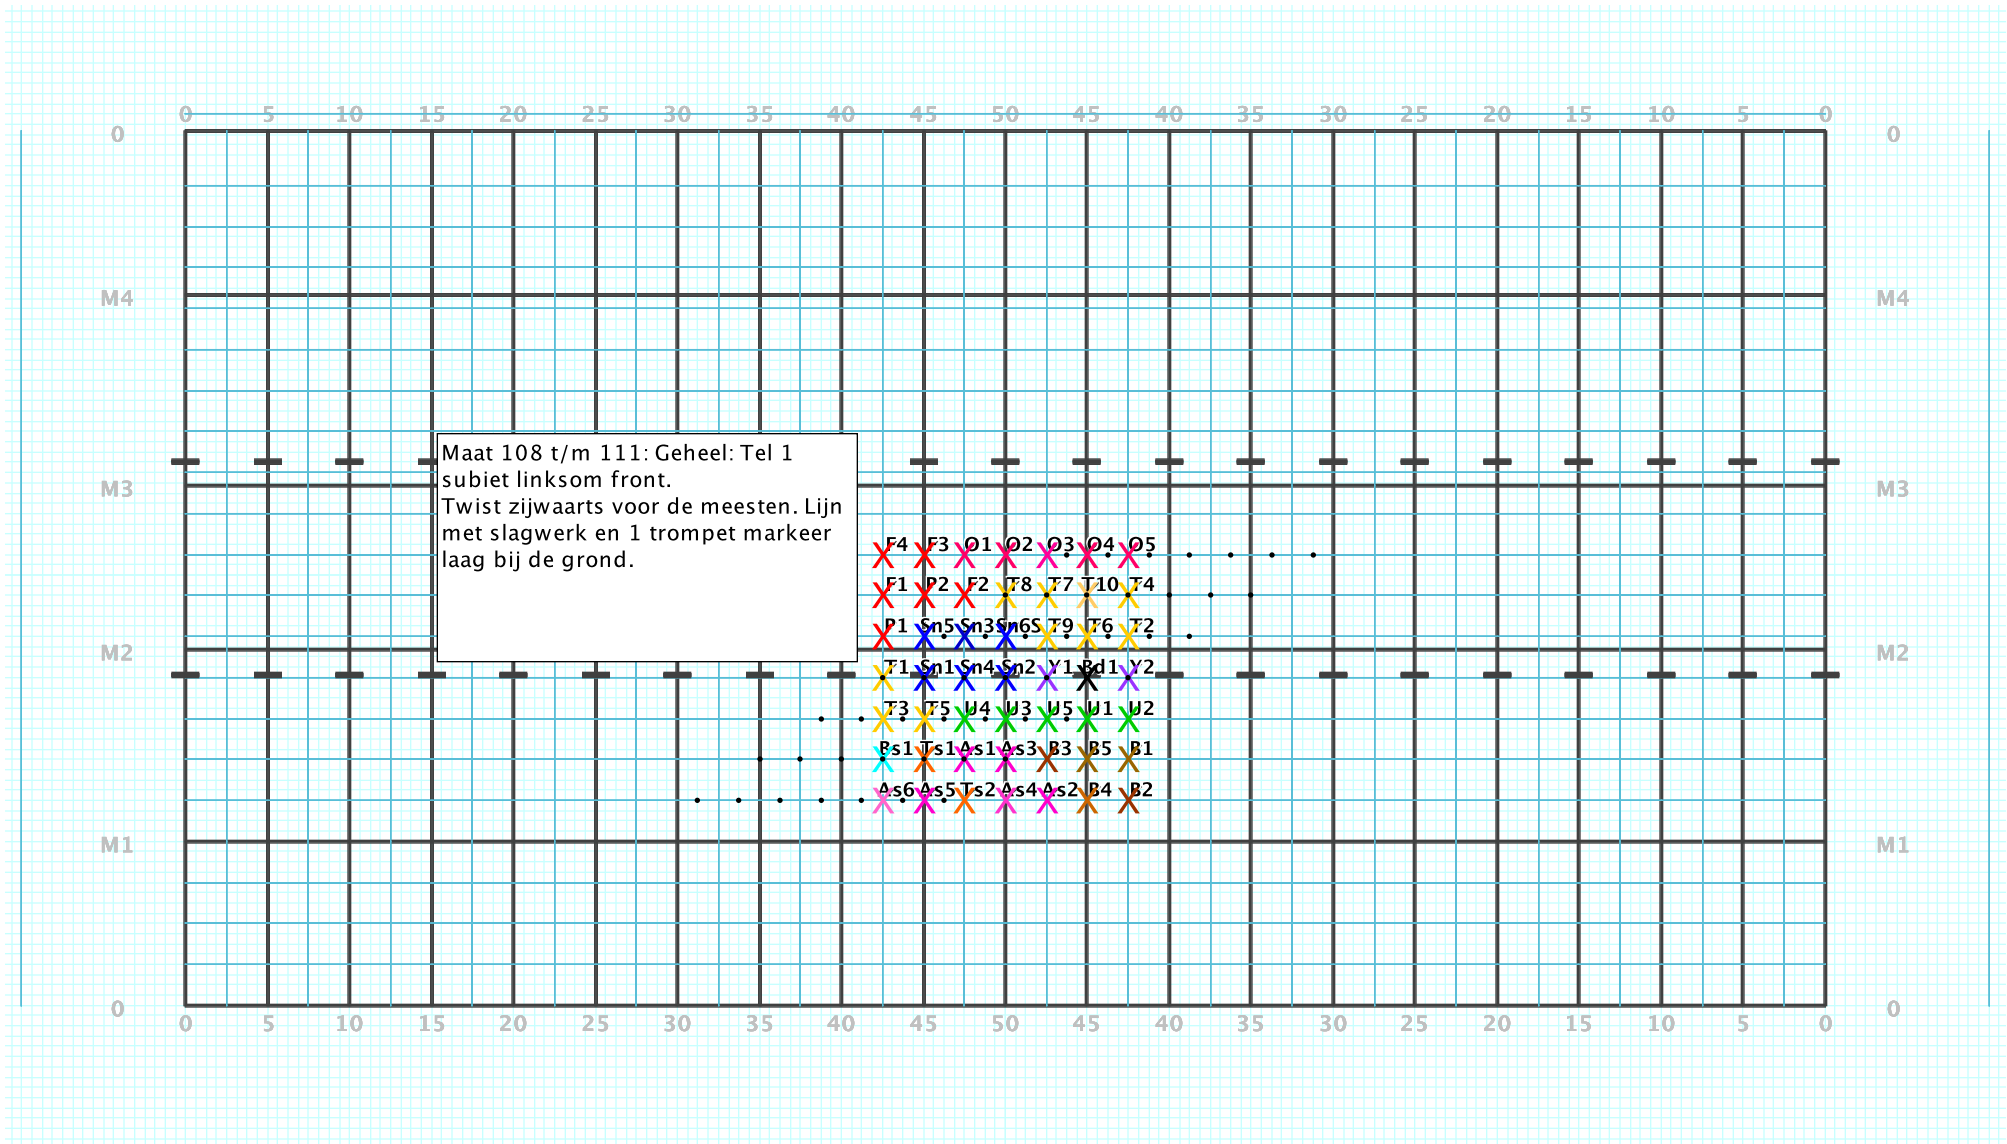

Director Viewpoint

Director Viewpoint

Director Viewpoint

Director Viewpoint

Director Viewpoint

Director Viewpoint

Director Viewpoint

Director Viewpoint

Director Viewpoint

Director Viewpoint

Maat 120 t/m 121:  
Geheel voorwaarts.

E3P2E2O4S6T7I4T6I1n4Y2T5I3I1R5A1S6S2S25B4  
F4F1P1O1D1O5n3T1U9T2n1Rd1U4U5J1S1A5S433B2

Director Viewpoint

Director Viewpoint

Director Viewpoint