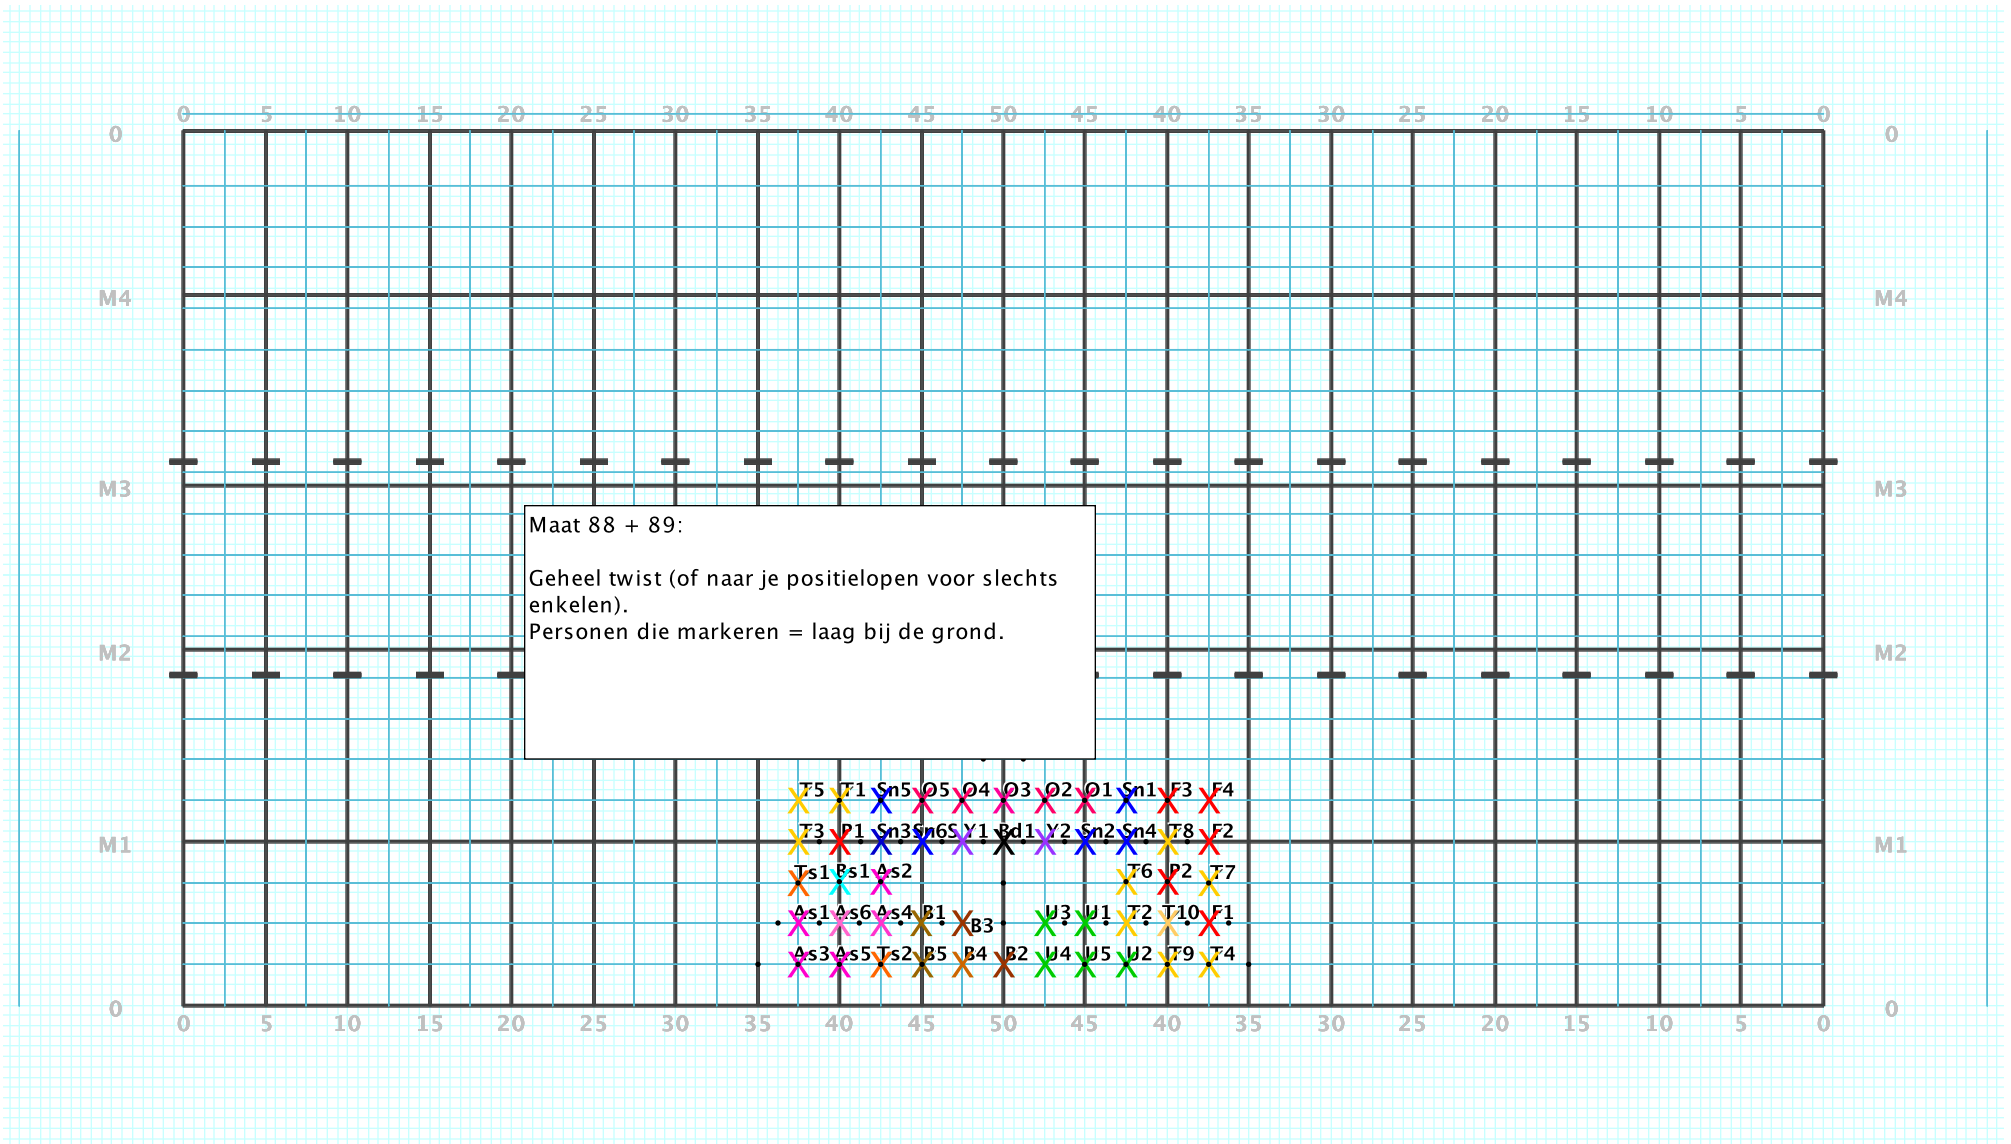

Director Viewpoint

Director Viewpoint

Director Viewpoint

Director Viewpoint

Director Viewpoint

Director Viewpoint

Director Viewpoint

Director Viewpoint

Director Viewpoint

Director Viewpoint

Maat 120 t/m 121:  
Geheel voorwaarts.

E3P2E2O4S6T7I4T6I1n4Y2T5I3I1R5A1S6S2S25B4  
F4F1P1O1D1O5n3T1U9T2n1Rd1U4U5J1S1A5S433B2

Director Viewpoint

Director Viewpoint

Director Viewpoint