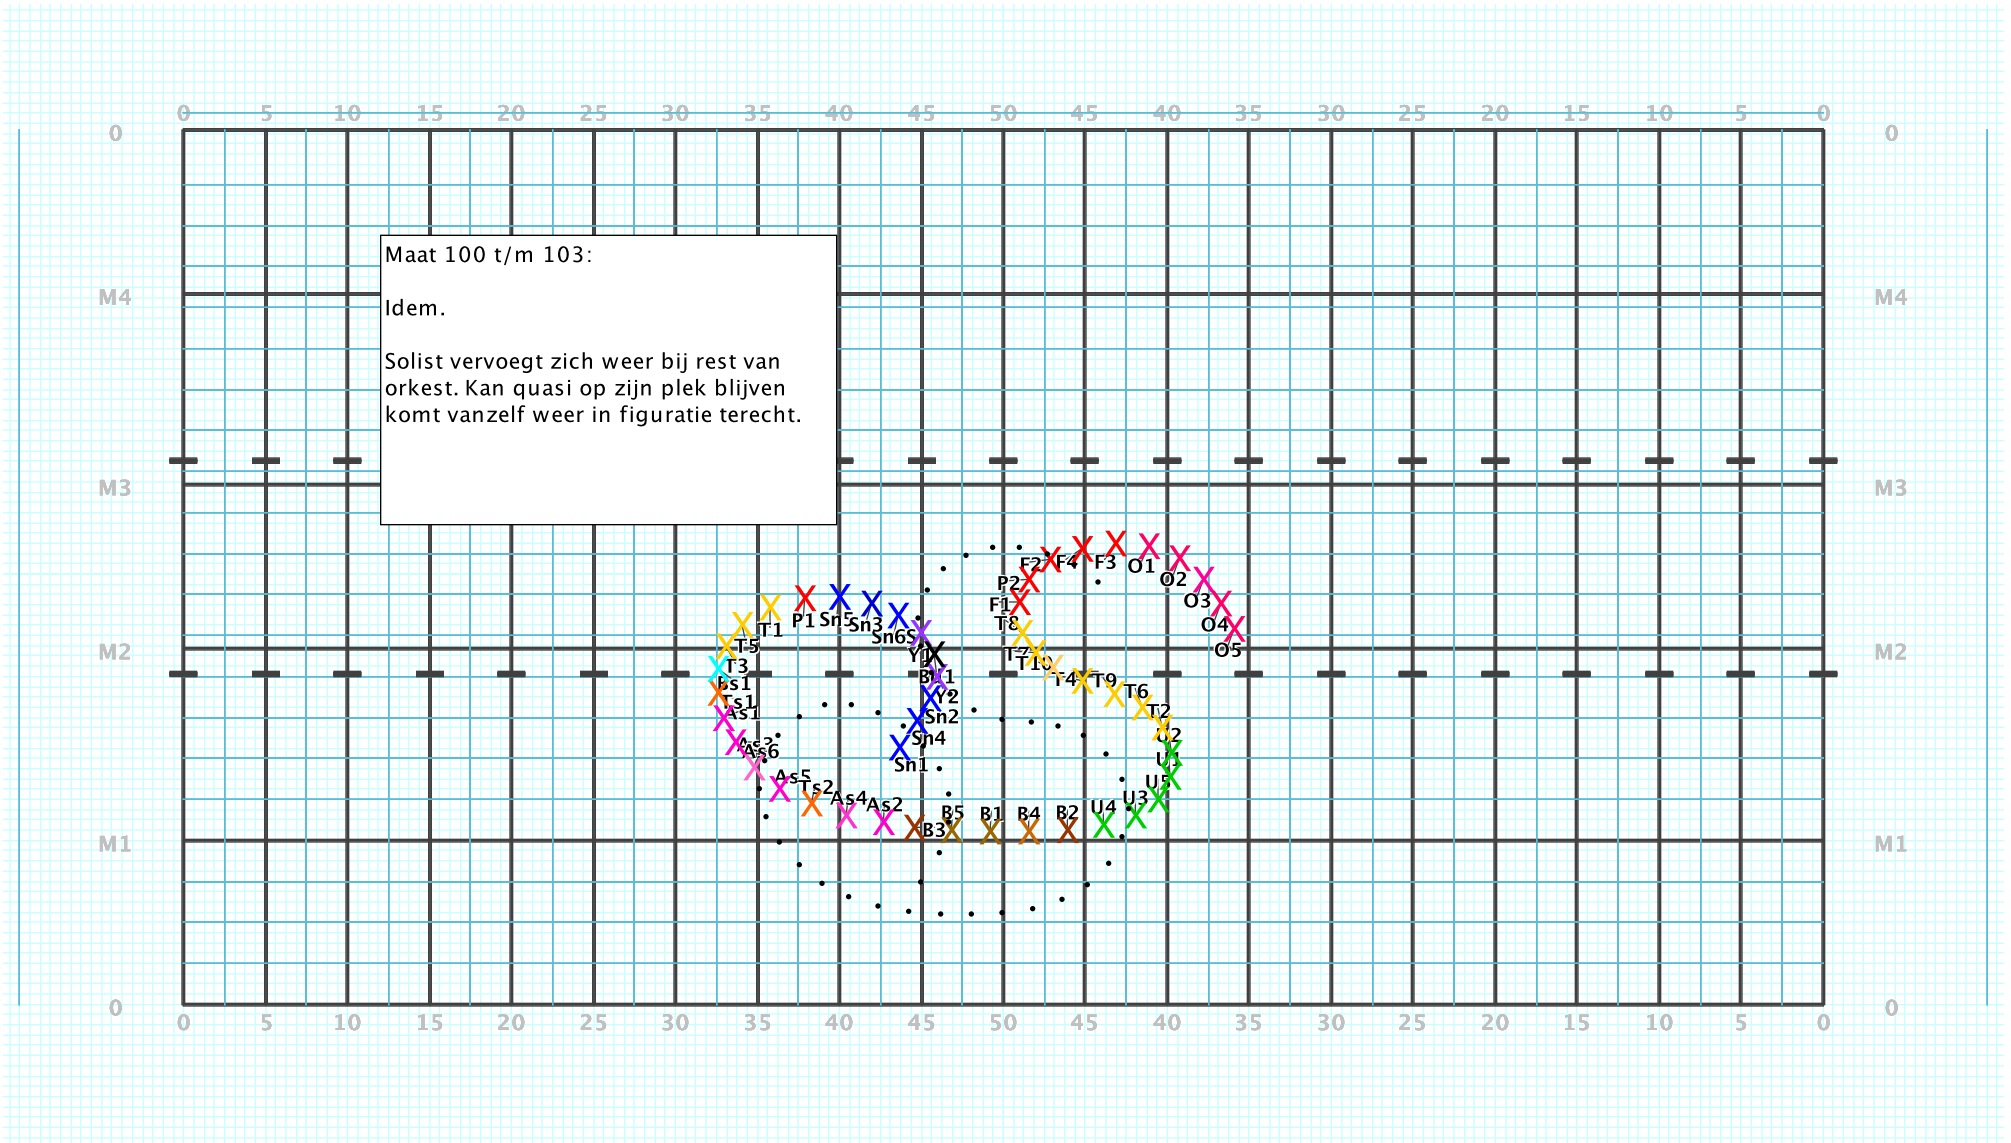

Director Viewpoint

Director Viewpoint

Director Viewpoint

Director Viewpoint

Director Viewpoint

Director Viewpoint

Director Viewpoint

Director Viewpoint

Director Viewpoint

Director Viewpoint

Maat 120 t/m 121:  
Geheel voorwaarts.

E3P2E2O4S6T7I4T6I1n4Y2T5I3I1R5A1S6S2S25B4  
F4F1P1O1D1O5n3T1U9T2n1Rd1U4U5J1S1A5S433B2

Director Viewpoint

Director Viewpoint

Director Viewpoint