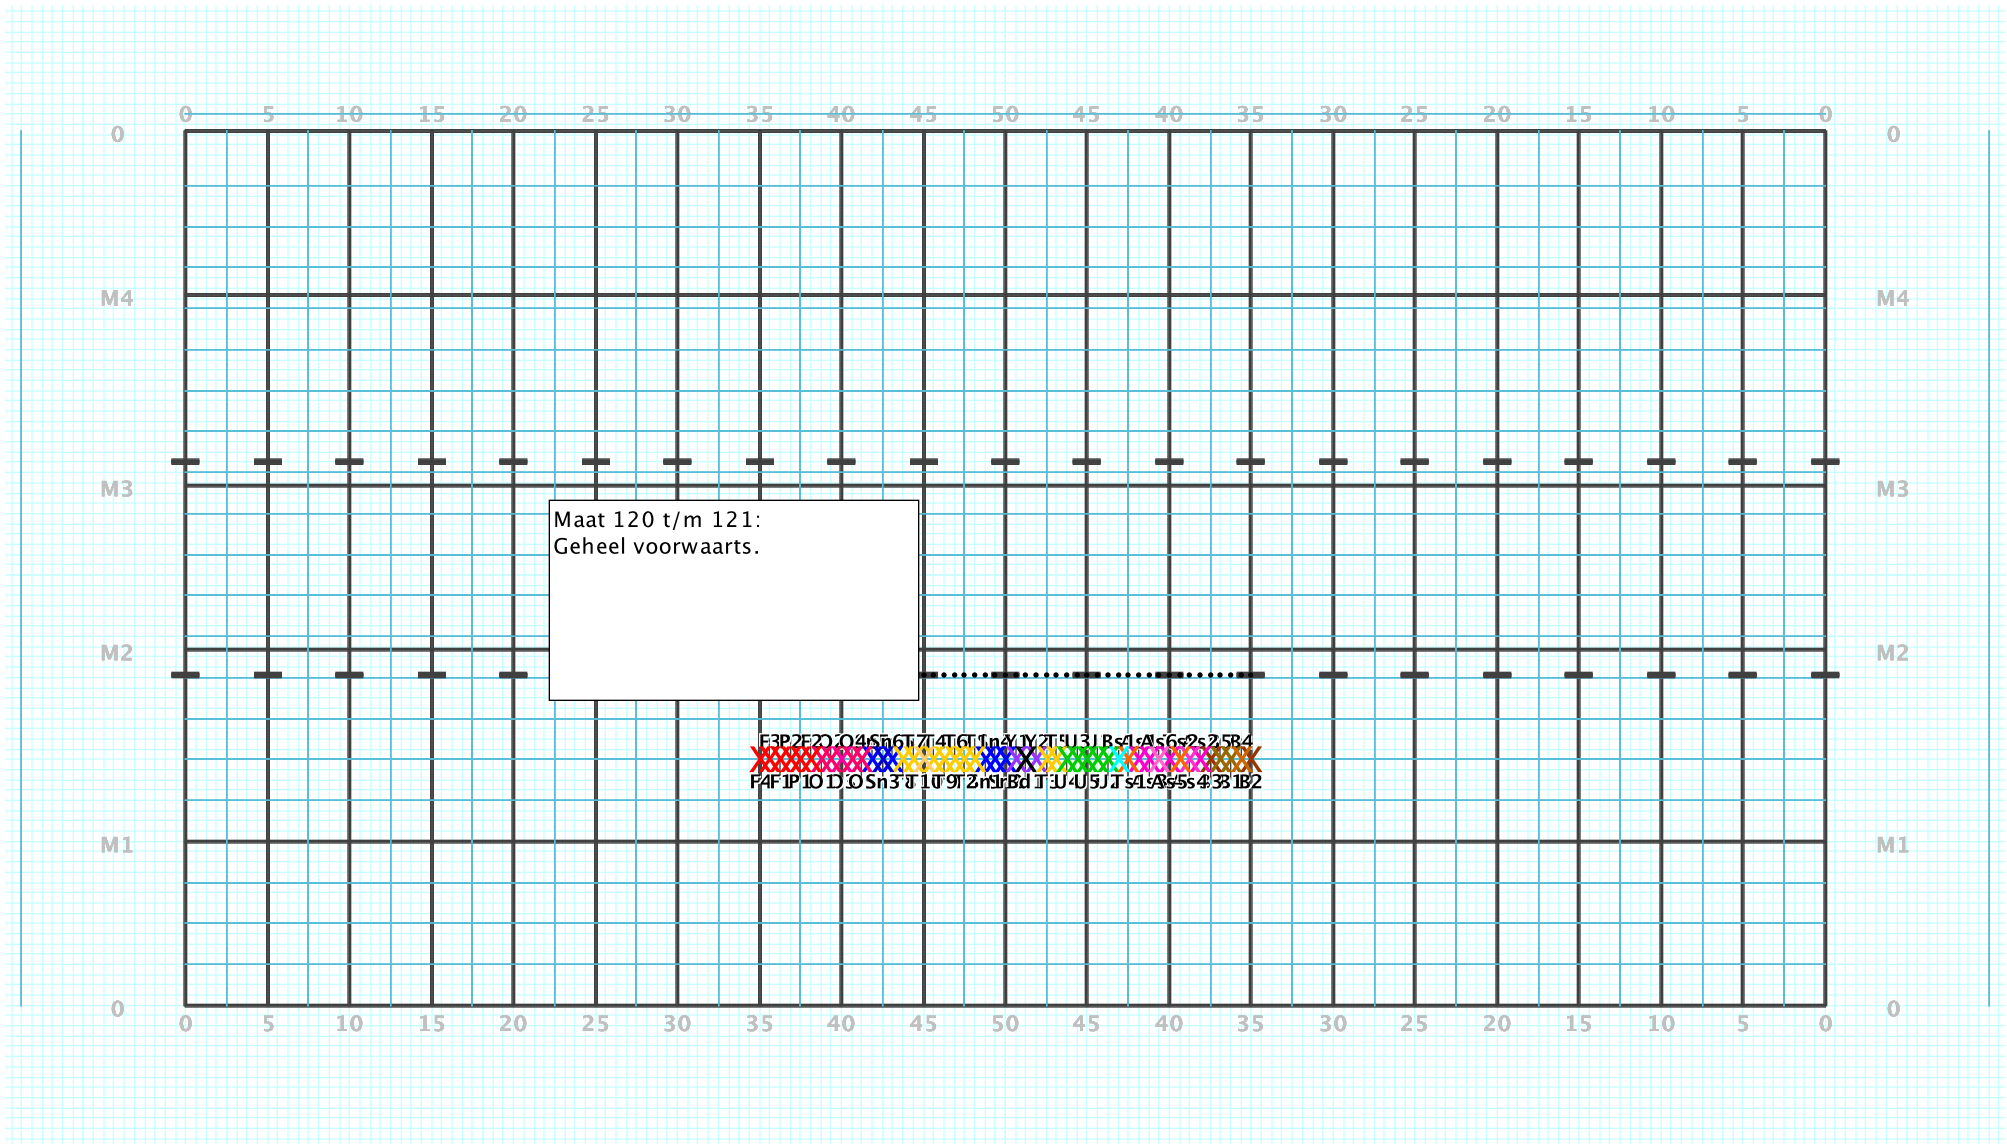

Director Viewpoint

Director Viewpoint

Director Viewpoint

Director Viewpoint

Director Viewpoint

Director Viewpoint

Director Viewpoint

Director Viewpoint

Director Viewpoint

Director Viewpoint

Maat 120 t/m 121:  
Geheel voorwaarts.

E3P2E2O4S6T7I4T6I1n4Y2T5I3I1R5A1S6S2S25B4  
F4F1P1O1D1O5n3T1U9T2n1Rd1U4U5J1S1A5S433B2

Director Viewpoint

Director Viewpoint

Director Viewpoint