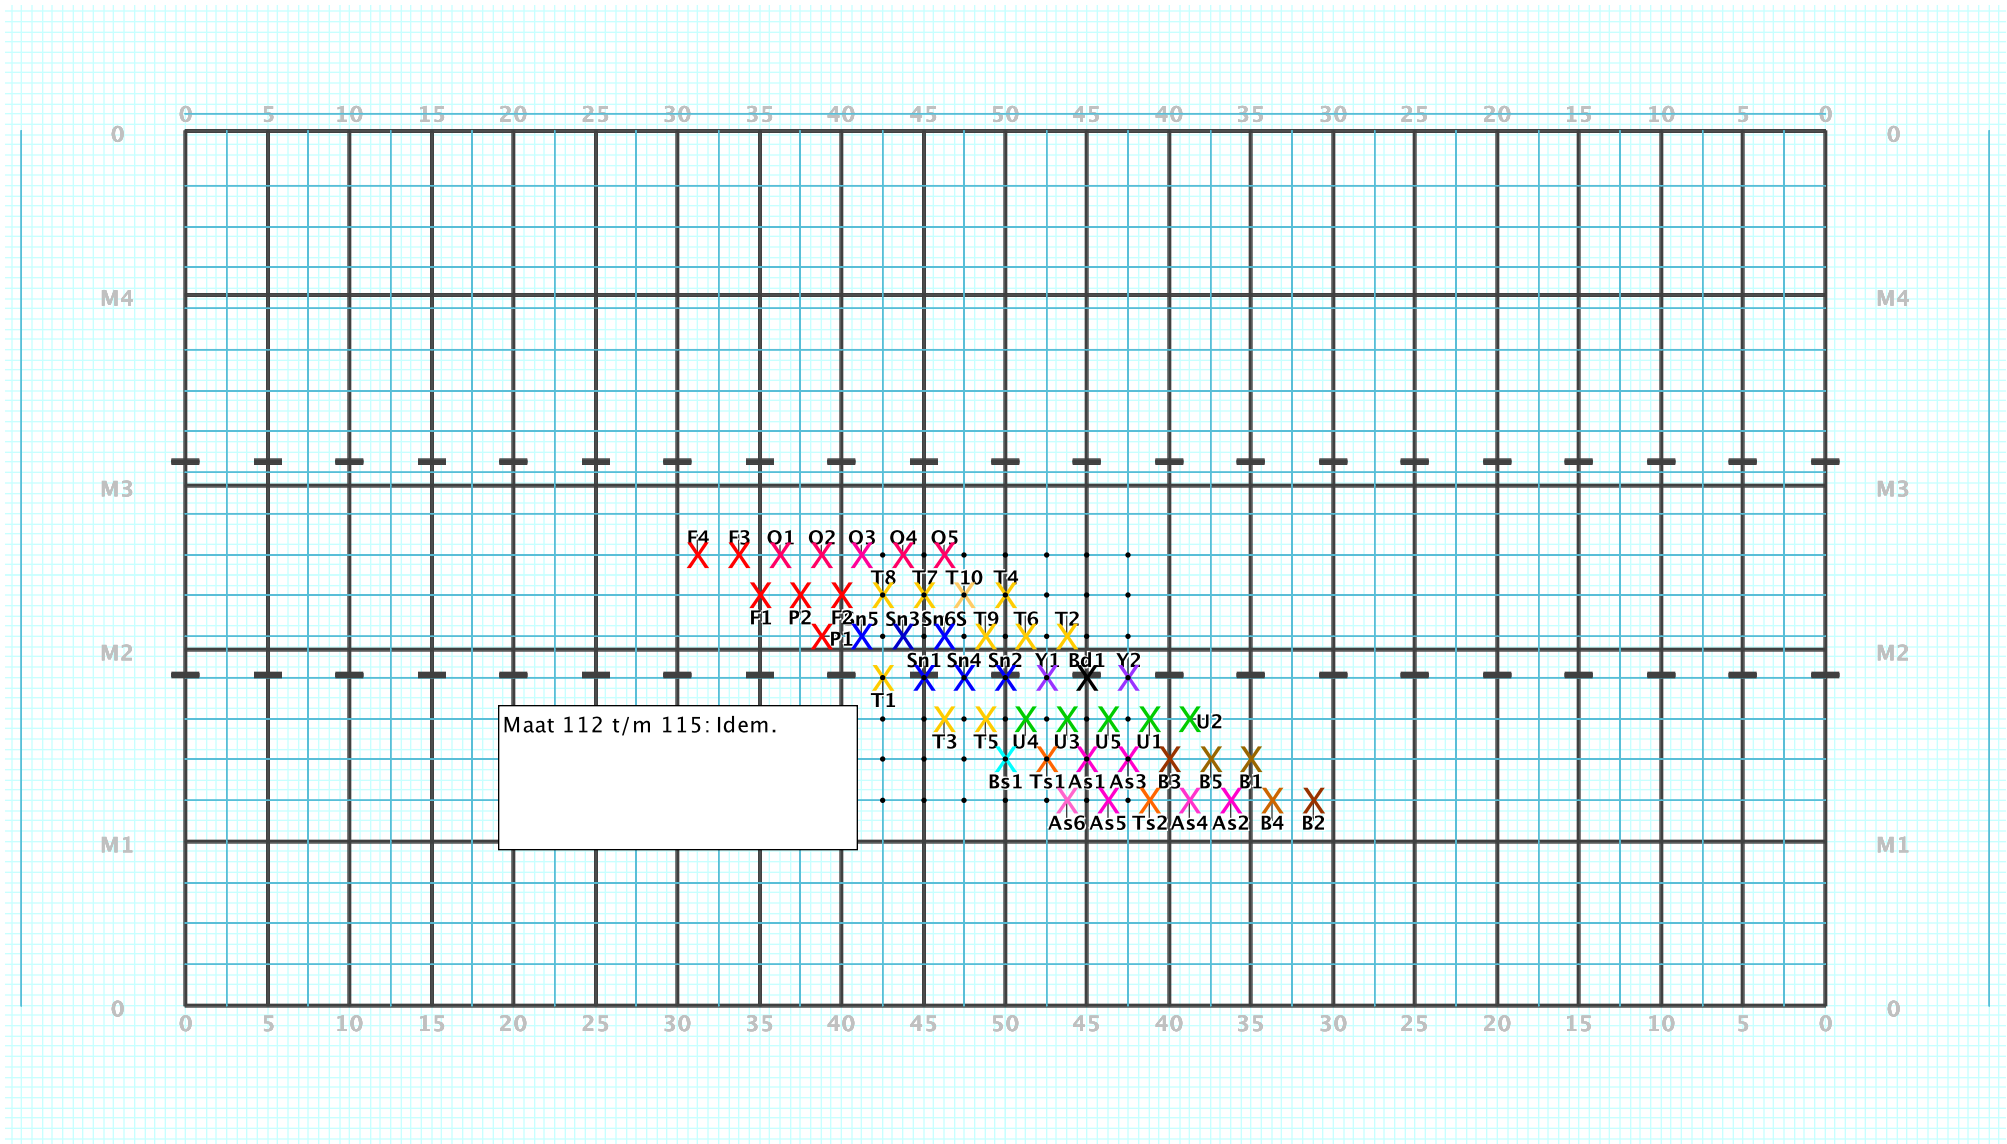

Director Viewpoint

Director Viewpoint

Director Viewpoint

Director Viewpoint

Director Viewpoint

Director Viewpoint

Director Viewpoint

Director Viewpoint

Director Viewpoint

Director Viewpoint

Maat 120 t/m 121:  
Geheel voorwaarts.

E3P2E2O4S6T7I4T6I1n4Y2T5I3I1R5A1S6S2S25B4  
F4F1P1O1D1O5n3T1U9T2n1Rd1U4U5J1S1A5S433B2

Director Viewpoint

Director Viewpoint

Director Viewpoint