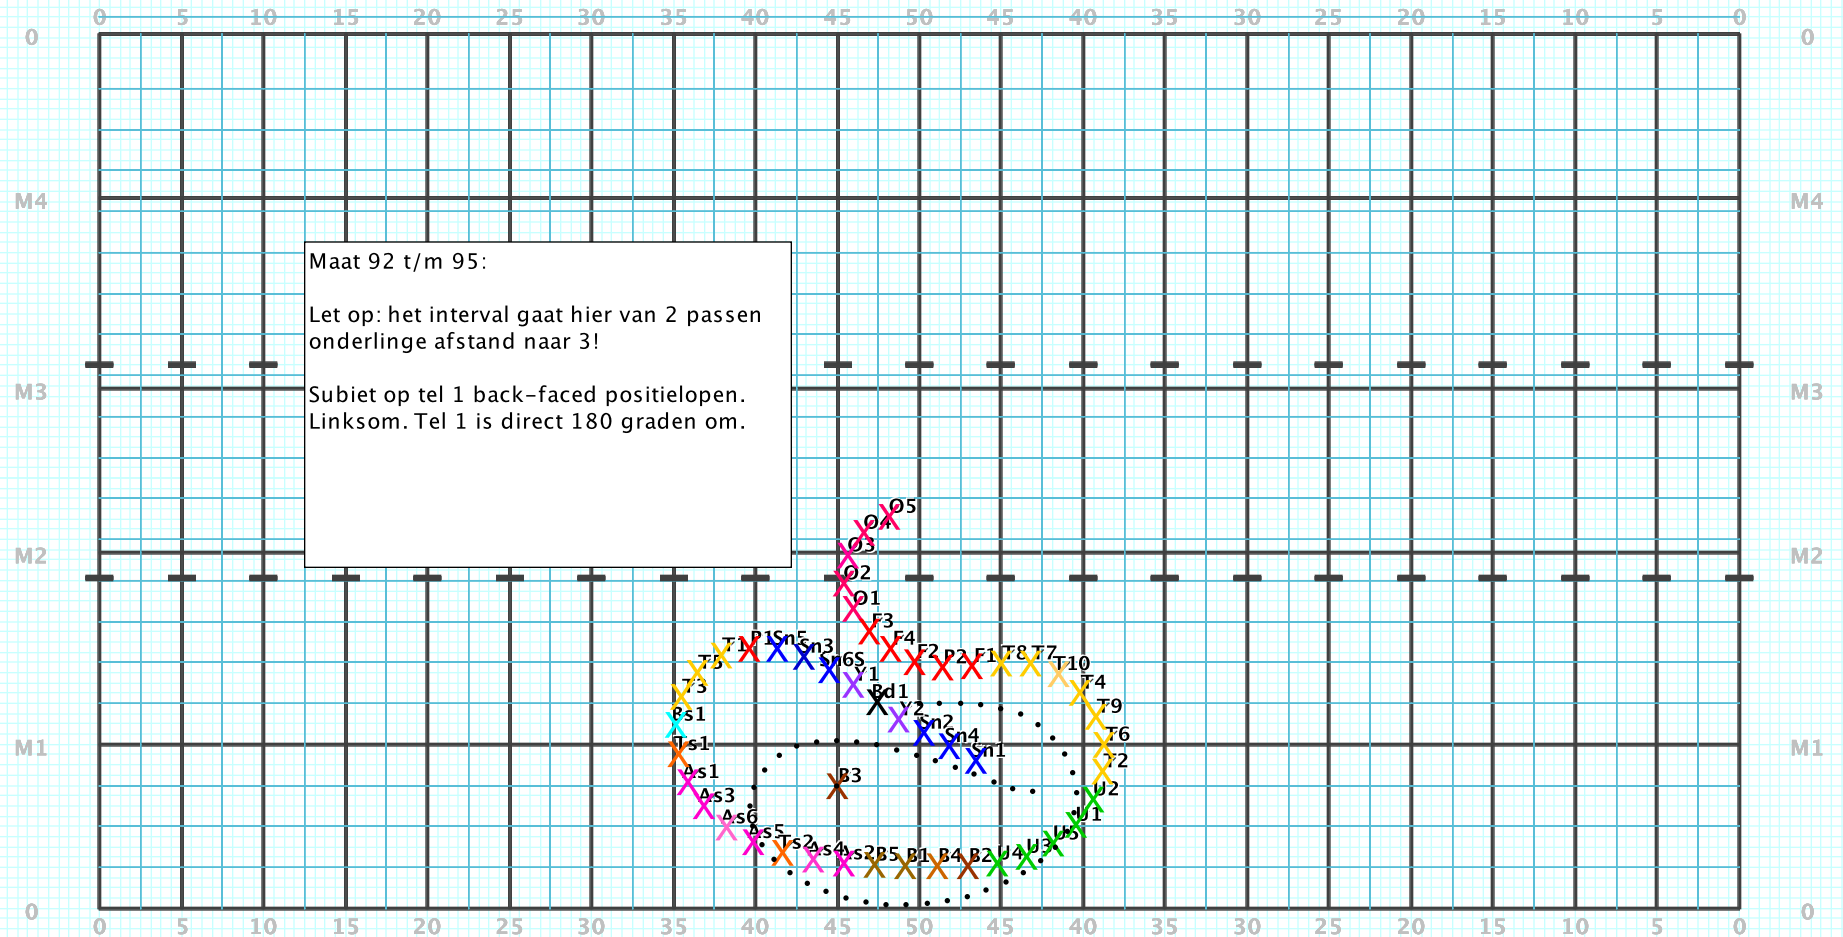

Director Viewpoint

Director Viewpoint

Director Viewpoint

Director Viewpoint

Director Viewpoint

Director Viewpoint

Director Viewpoint

Director Viewpoint

Director Viewpoint

Director Viewpoint

Maat 120 t/m 121:  
Geheel voorwaarts.

E3P2E2O4S6T7I4T6I1n4Y2T5I3I1R5A1S6S2S25B4  
F4F1P1O1D1O5n3T1U9T2n1Rd1U4U5J1S1A5S433B2

Director Viewpoint

Director Viewpoint

Director Viewpoint