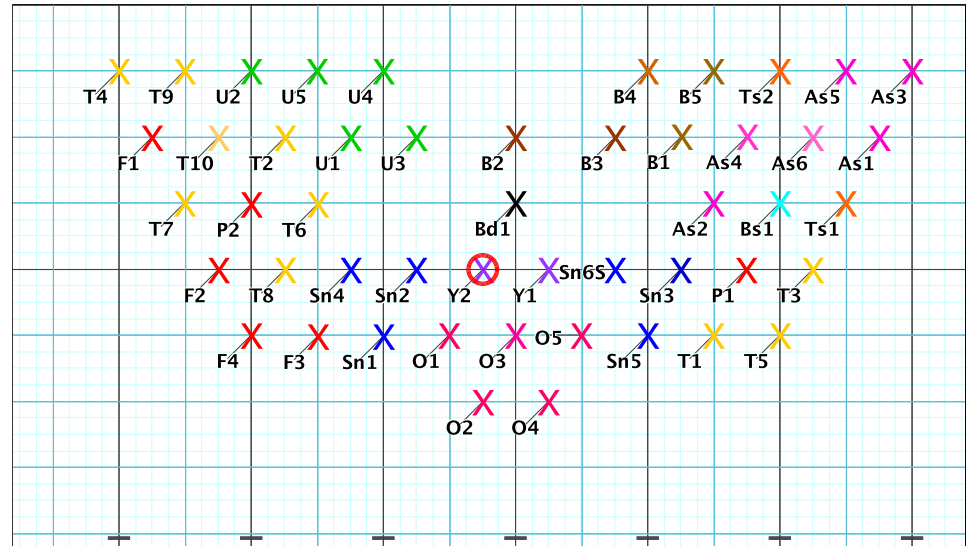

8 - Skyfall

Performed by:
Chelcey Loijens
 X Y2

Set	Move	Count	Right-Left	Visitor-Home
○	1	0	0	Left: 2.0 steps outside of 50 yd In on M1 yd In
●	2	8	8	Left: 2.0 steps outside of 50 yd In on M1 yd In

8 - Skyfall
Performer: Chelcey Loijens

Set #2
Count: 8

Set Move Count	Right-Left	Visitor-Home
□ 1	0 0	Left: 2.0 steps outside of 50 yd In on M1 yd In
○ 2	8 8	Left: 2.0 steps outside of 50 yd In on M1 yd In
● 3	8 16	Left: 4.0 steps outside of 50 yd In on M1 yd In

8 - Skyfall
Performer: Chelcey Loijens

Set #3
Count: 16

Set Move Count	Right-Left	Visitor-Home
□ 2	8 8	Left: 2.0 steps outside of 50 yd In on M1 yd In
○ 3	8 16	Left: 4.0 steps outside of 50 yd In on M1 yd In
● 4	8 24	Left: 2.75 steps inside 45 yd In 3.0 steps in frnt of M1 yd In

8 – Skyfall
Performer: Chelcey Loijens

Set #4
Count: 24

8 – Skyfall
Performer: Chelcey Loijens

Set #5
Count: 40

Set	Move Count	Right-Left	Visitor-Home
□	3	8 16	Left: 4.0 steps outside of 50 yd In on M1 yd In
○	4	8 24	Left: 2.75 steps inside 45 yd In 3.0 steps in frnt of M1 yd In
●	5	16 40	Right: 2.0 steps outside of 50 yd In 2.5 steps behind M1 yd In