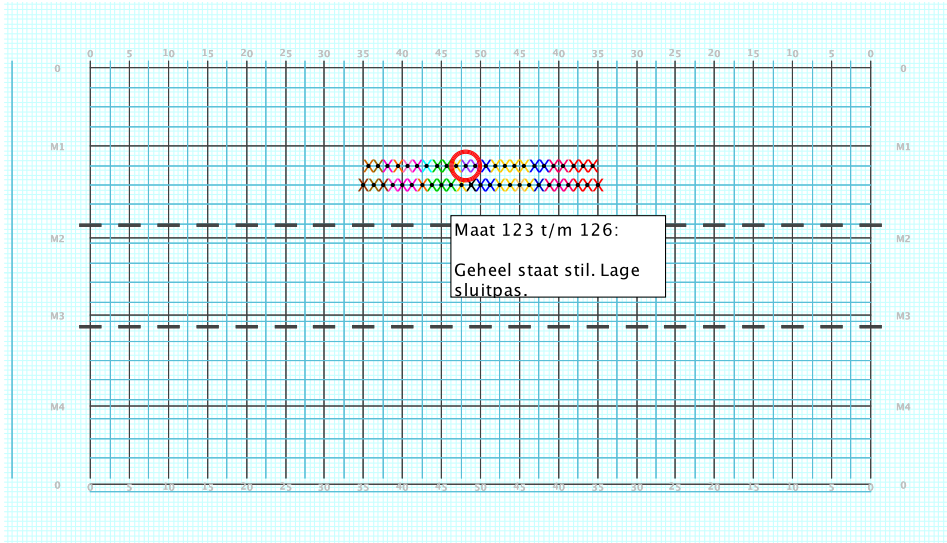

8 - Skyfall
Performer: Chelcey Loijens

Set #13A
Count: 152

Set	Move Count	Right-Left	Visitor-Home
□ 13	4	148	Left: 3.0 steps outside of 50 yd In 4.0 steps behind M1 yd In
○ 13A	4	152	Left: 3.0 steps outside of 50 yd In 4.0 steps behind M1 yd In
● 13B	12	164	Left: 3.0 steps outside of 50 yd In 4.0 steps behind M1 yd In