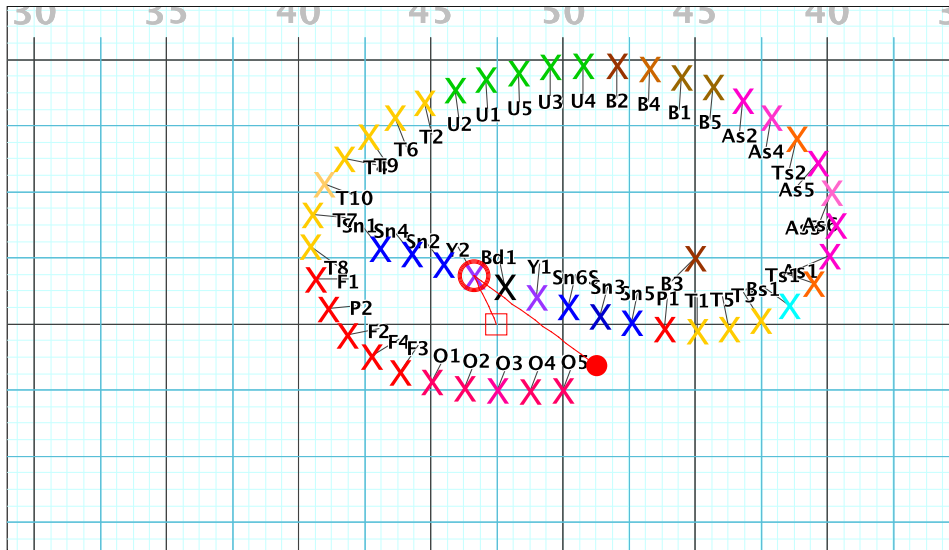

Set #2
Count: 8

Set Move Count	Right-Left	Visitor-Home
□ 1	0 0	Left: 2.0 steps outside of 50 yd In on M1 yd In
○ 2	8 8	Left: 2.0 steps outside of 50 yd In on M1 yd In
● 3	8 16	Left: 4.0 steps outside of 50 yd In on M1 yd In

8 - Skyfall
Performer: Chelcey Loijens

Set #3
Count: 16

Set Move Count	Right-Left	Visitor-Home
□ 2	8 8	Left: 2.0 steps outside of 50 yd In on M1 yd In
○ 3	8 16	Left: 4.0 steps outside of 50 yd In on M1 yd In
● 4	8 24	Left: 2.75 steps inside 45 yd In 3.0 steps in frnt of M1 yd In

8 – Skyfall
Performer: Chelcey Loijens

Set #4
Count: 24

8 – Skyfall
Performer: Chelcey Loijens

Set #5
Count: 40

Set	Move Count	Right-Left	Visitor-Home
□	3	8 16	Left: 4.0 steps outside of 50 yd In on M1 yd In
○	4	8 24	Left: 2.75 steps inside 45 yd In 3.0 steps in frnt of M1 yd In
●	5	16 40	Right: 2.0 steps outside of 50 yd In 2.5 steps behind M1 yd In