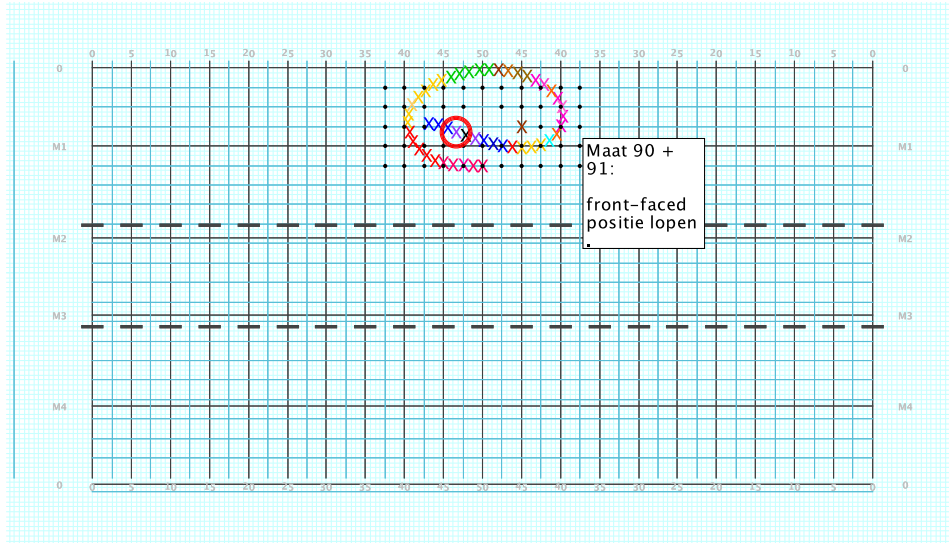

Set #2
Count: 8

Set Move Count	Right-Left	Visitor-Home
□ 1	0 0	Left: 2.0 steps outside of 50 yd In on M1 yd In
○ 2	8 8	Left: 2.0 steps outside of 50 yd In on M1 yd In
● 3	8 16	Left: 4.0 steps outside of 50 yd In on M1 yd In

8 - Skyfall
Performer: Chelcey Loijens

Set #3
Count: 16

Set Move Count	Right-Left	Visitor-Home
□ 2	8 8	Left: 2.0 steps outside of 50 yd In on M1 yd In
○ 3	8 16	Left: 4.0 steps outside of 50 yd In on M1 yd In
● 4	8 24	Left: 2.75 steps inside 45 yd In 3.0 steps in frnt of M1 yd In

8 – Skyfall
Performer: Chelcey Loijens

Set #4
Count: 24

8 – Skyfall
Performer: Chelcey Loijens

Set #5
Count: 40

Set	Move Count	Right-Left	Visitor-Home
□	3	8 16	Left: 4.0 steps outside of 50 yd In on M1 yd In
○	4	8 24	Left: 2.75 steps inside 45 yd In 3.0 steps in frnt of M1 yd In
●	5	16 40	Right: 2.0 steps outside of 50 yd In 2.5 steps behind M1 yd In