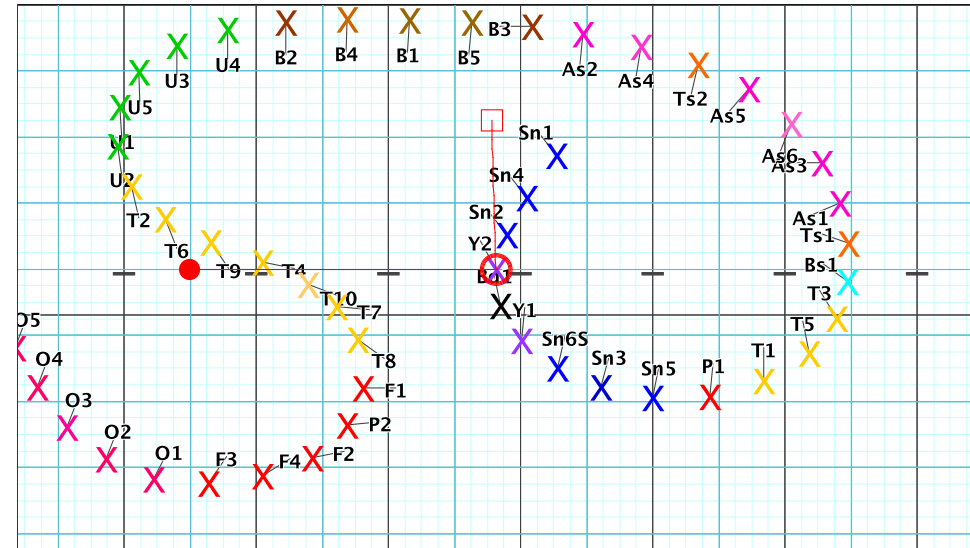

8 – Skyfall
Performer: Chelcey Loijens

Set #6
Count: 56

Set Move Count	Right-Left	Visitor-Home
□ 5	16 40 Right: 2.0 steps outside of 50 yd In	2.5 steps behind M1 yd In
○ 6	16 56 Right: 1.75 steps inside 45 yd In	7.0 steps behind M1 yd In
● 7	16 72 Right: 1.5 steps inside 45 yd In	0.25 steps in frnt of Home hash (@6,1)

8 – Skyfall
Performer: Chelcey Loijens

Set #7
Count: 72

Set Move Count	Right-Left	Visitor-Home
□ 6	16 56 Right: 1.75 steps inside 45 yd In	7.0 steps behind M1 yd In
○ 7	16 72 Right: 1.5 steps inside 45 yd In	0.25 steps in frnt of Home hash (@6,1)
● 8	16 88 Left: 4.0 steps outside 45 yd In	0.25 steps in frnt of Home hash (@6,1)