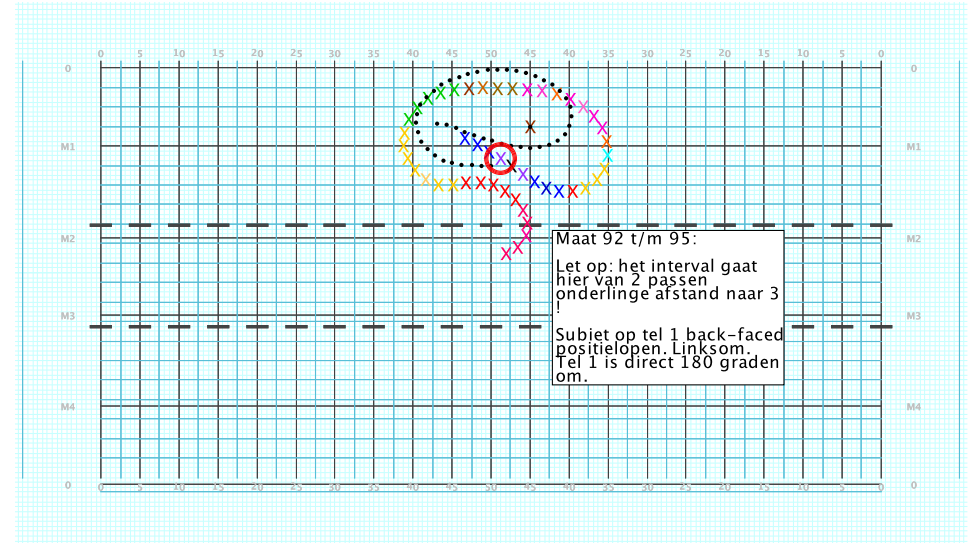

Set #2
Count: 8

Set Move Count	Right-Left	Visitor-Home
□ 1	0 0	Left: 2.0 steps outside of 50 yd In on M1 yd In
○ 2	8 8	Left: 2.0 steps outside of 50 yd In on M1 yd In
● 3	8 16	Left: 4.0 steps outside of 50 yd In on M1 yd In

8 - Skyfall
Performer: Chelcey Loijens

Set #3
Count: 16

Set Move Count	Right-Left	Visitor-Home
□ 2	8 8	Left: 2.0 steps outside of 50 yd In on M1 yd In
○ 3	8 16	Left: 4.0 steps outside of 50 yd In on M1 yd In
● 4	8 24	Left: 2.75 steps inside 45 yd In 3.0 steps in frnt of M1 yd In

8 – Skyfall
Performer: Chelcey Loijens

Set #4
Count: 24

8 – Skyfall
Performer: Chelcey Loijens

Set #5
Count: 40

Set	Move Count	Right-Left	Visitor-Home
□	3	8 16	Left: 4.0 steps outside of 50 yd In on M1 yd In
○	4	8 24	Left: 2.75 steps inside 45 yd In 3.0 steps in frnt of M1 yd In
●	5	16 40	Right: 2.0 steps outside of 50 yd In 2.5 steps behind M1 yd In