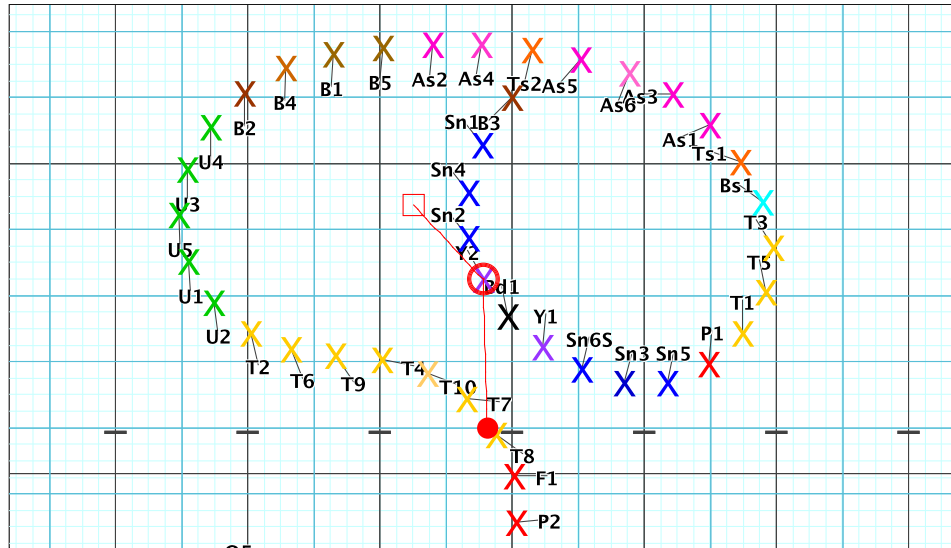

8 – Skyfall
Performer: Chelcey Loijens

Set #6
Count: 56

Set Move Count	Right-Left	Visitor-Home
□ 5	16 40 Right: 2.0 steps outside of 50 yd In	2.5 steps behind M1 yd In
○ 6	16 56 Right: 1.75 steps inside 45 yd In	7.0 steps behind M1 yd In
● 7	16 72 Right: 1.5 steps inside 45 yd In	0.25 steps in frnt of Home hash (@6,1)