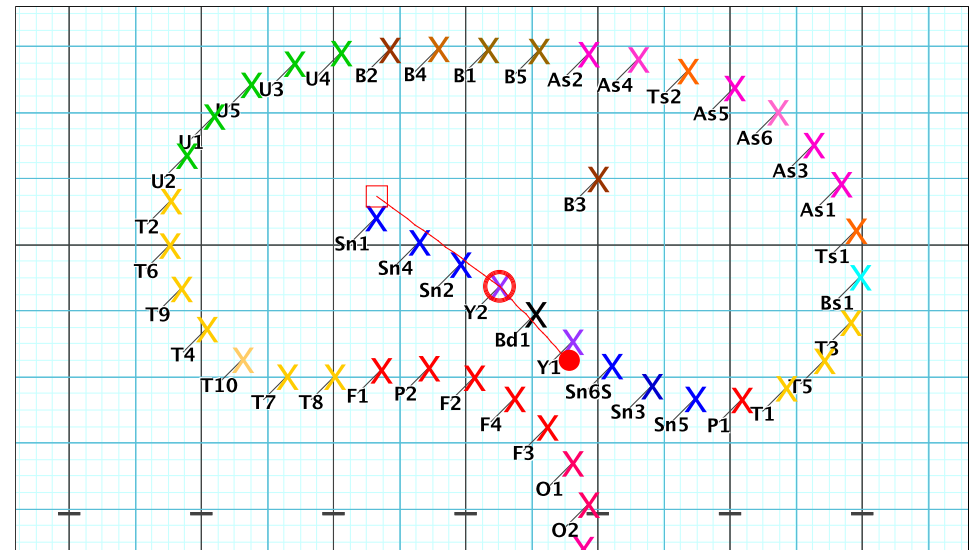

Set #2
Count: 8

Set Move Count	Right-Left	Visitor-Home
□ 1	0 0	Left: 2.0 steps outside of 50 yd In on M1 yd In
○ 2	8 8	Left: 2.0 steps outside of 50 yd In on M1 yd In
● 3	8 16	Left: 4.0 steps outside of 50 yd In on M1 yd In

8 - Skyfall
Performer: Chelcey Loijens

Set #3
Count: 16

Set Move Count	Right-Left	Visitor-Home
□ 2	8 8	Left: 2.0 steps outside of 50 yd In on M1 yd In
○ 3	8 16	Left: 4.0 steps outside of 50 yd In on M1 yd In
● 4	8 24	Left: 2.75 steps inside 45 yd In 3.0 steps in frnt of M1 yd In

8 – Skyfall
Performer: Chelcey Loijens

Set #4
Count: 24

8 – Skyfall
Performer: Chelcey Loijens

Set #5
Count: 40

Set	Move Count	Right-Left	Visitor-Home
□	3	8 16	Left: 4.0 steps outside of 50 yd In on M1 yd In
○	4	8 24	Left: 2.75 steps inside 45 yd In 3.0 steps in frnt of M1 yd In
●	5	16 40	Right: 2.0 steps outside of 50 yd In 2.5 steps behind M1 yd In