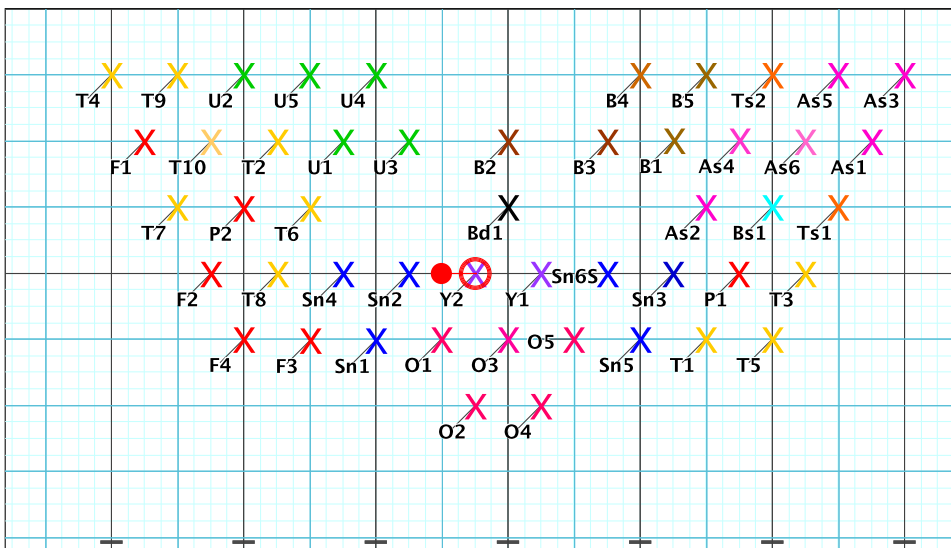

8 - Skyfall

Performed by:
Chelcey Loijens
 X Y2

Set	Move	Count	Right-Left	Visitor-Home
○	1	0	0	Left: 2.0 steps outside of 50 yd In on M1 yd In
●	2	8	8	Left: 2.0 steps outside of 50 yd In on M1 yd In

8 - Skyfall
Performer: Chelcey Loijens

Set #2
Count: 8

Set Move Count	Right-Left	Visitor-Home
□ 1	0 0	Left: 2.0 steps outside of 50 yd In on M1 yd In
○ 2	8 8	Left: 2.0 steps outside of 50 yd In on M1 yd In
● 3	8 16	Left: 4.0 steps outside of 50 yd In on M1 yd In

8 - Skyfall
Performer: Chelcey Loijens

Set #3
Count: 16

Set Move Count	Right-Left	Visitor-Home
□ 2	8 8	Left: 2.0 steps outside of 50 yd In on M1 yd In
○ 3	8 16	Left: 4.0 steps outside of 50 yd In on M1 yd In
● 4	8 24	Left: 2.75 steps inside 45 yd In 3.0 steps in frnt of M1 yd In