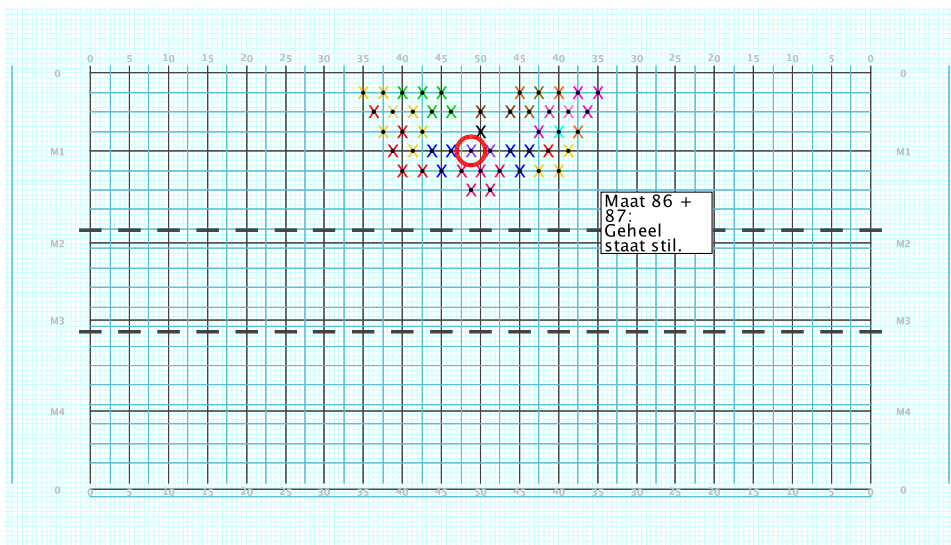

8 - Skyfall

Performed by:
Chelcey Loijens
 X Y2

Set	Move	Count	Right-Left	Visitor-Home
○	1	0	0	Left: 2.0 steps outside of 50 yd In on M1 yd In
●	2	8	8	Left: 2.0 steps outside of 50 yd In on M1 yd In

8 - Skyfall
Performer: Chelcey Loijens

Set #2
Count: 8

Set Move Count	Right-Left	Visitor-Home
□ 1	0 0	Left: 2.0 steps outside of 50 yd In on M1 yd In
○ 2	8 8	Left: 2.0 steps outside of 50 yd In on M1 yd In
● 3	8 16	Left: 4.0 steps outside of 50 yd In on M1 yd In

8 - Skyfall
Performer: Chelcey Loijens

Set #3
Count: 16

Set Move Count	Right-Left	Visitor-Home
□ 2	8 8	Left: 2.0 steps outside of 50 yd In on M1 yd In
○ 3	8 16	Left: 4.0 steps outside of 50 yd In on M1 yd In
● 4	8 24	Left: 2.75 steps inside 45 yd In 3.0 steps in frnt of M1 yd In