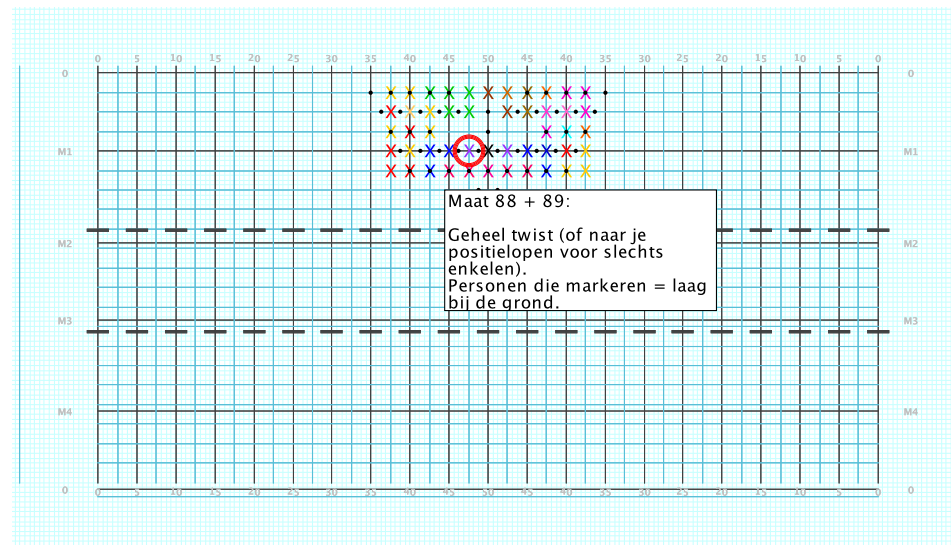

8 - Skyfall
Performer: Chelcey Loijens

Set #3
Count: 16

Set Move Count	Right-Left	Visitor-Home
□ 2	8 8	Left: 2.0 steps outside of 50 yd In on M1 yd In
○ 3	8 16	Left: 4.0 steps outside of 50 yd In on M1 yd In
● 4	8 24	Left: 2.75 steps inside 45 yd In 3.0 steps in frnt of M1 yd In