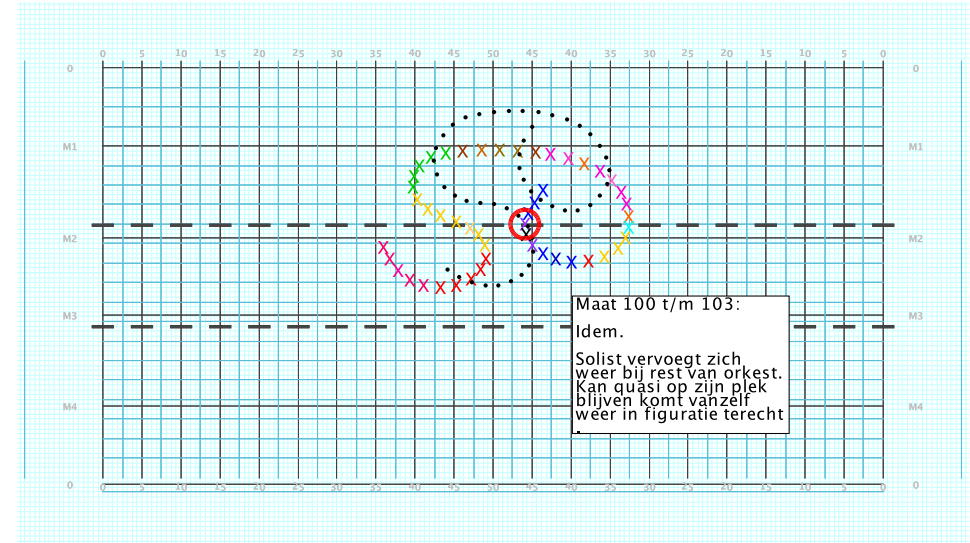

8 – Skyfall
Performer: Chelcey Loijens

Set #7
Count: 72

Set Move Count	Right-Left	Visitor-Home
□ 6	16 56 Right: 1.75 steps inside 45 yd In	7.0 steps behind M1 yd In
○ 7	16 72 Right: 1.5 steps inside 45 yd In	0.25 steps in frnt of Home hash (@6,1)
● 8	16 88 Left: 4.0 steps outside 45 yd In	0.25 steps in frnt of Home hash (@6,1)