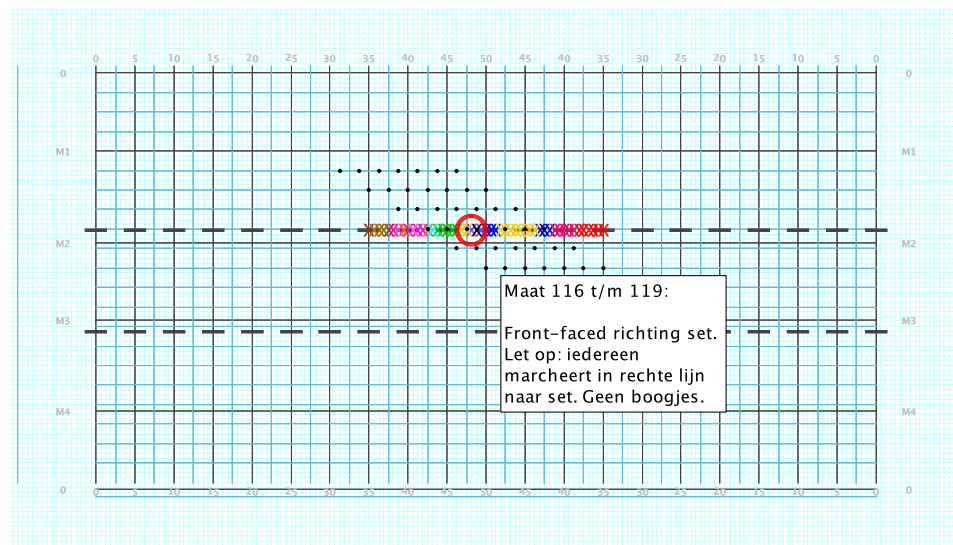

8 – Skyfall
Performer: Chelcey Loijens

Set #10
Count: 120

Set Move Count	Right-Left	Visitor-Home
□ 9	16 104 Left: 4.0 steps outside 45 yd In	0.25 steps in frnt of Home hash (@6,1)
○ 10	16 120 Left: 4.0 steps outside 45 yd In	0.25 steps in frnt of Home hash (@6,1)
● 11	16 136 Left: 3.0 steps outside of 50 yd In	on Home hash (@6,1)

8 – Skyfall
Performer: Chelcey Loijens

Set #11
Count: 136

Set Move Count	Right-Left	Visitor-Home
□ 10	16 120 Left: 4.0 steps outside 45 yd In	0.25 steps in frnt of Home hash (@6,1)
○ 11	16 136 Left: 3.0 steps outside of 50 yd In	on Home hash (@6,1)
● 12	8 144 Left: 3.0 steps outside of 50 yd In	8.0 steps behind M1 yd In