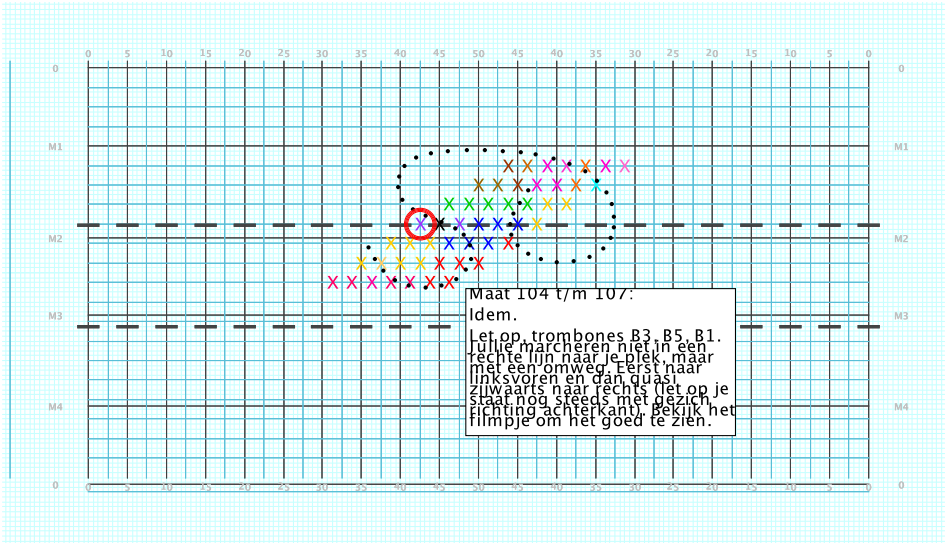

8 – Skyfall
Performer: Chelcey Loijens

Set #7
Count: 72

Set Move Count	Right-Left	Visitor-Home
□ 6	16 56 Right: 1.75 steps inside 45 yd In	7.0 steps behind M1 yd In
○ 7	16 72 Right: 1.5 steps inside 45 yd In	0.25 steps in frnt of Home hash (@6,1)
● 8	16 88 Left: 4.0 steps outside 45 yd In	0.25 steps in frnt of Home hash (@6,1)

8 – Skyfall
Performer: Chelcey Loijens

Set #8
Count: 88

Set	Move	Count	Right-Left	Visitor-Home
□	7	16	72 Right: 1.5 steps inside 45 yd In	0.25 steps in frnt of Home hash (@6,1)
○	8	16	88 Left: 4.0 steps outside 45 yd In	0.25 steps in frnt of Home hash (@6,1)
●	9	16	104 Left: 4.0 steps outside 45 yd In	0.25 steps in frnt of Home hash (@6,1)