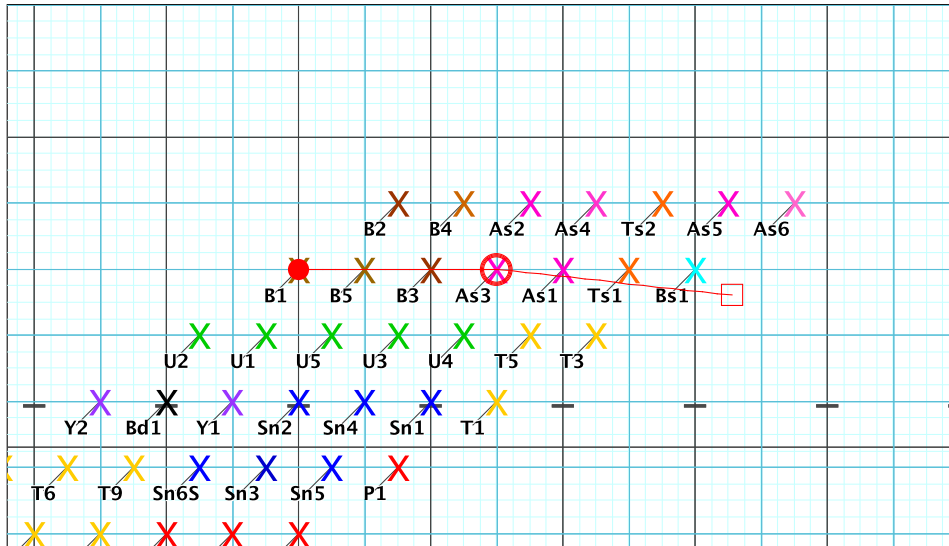

**8 - Skyfall**  
**Performer: Debby Thoma**

**Set #2**  
**Count: 8**

**8 - Skyfall**  
**Performer: Debby Thoma**

**Set #3**  
**Count: 16**

Set	Move Count	Right-Left	Visitor-Home
□	1	0 0	Right: On 35 yd In 4.0 steps behind Home side line
○	2	8 8	Right: On 35 yd In 4.0 steps behind Home side line
●	3	8 16	Right: 4.0 steps inside 35 yd In 4.0 steps behind Home side line

8 - Skyfall  
Performer: Debby Thoma

Set #6  
Count: 56

8 - Skyfall  
Performer: Debby Thoma

Set #7  
Count: 72

Set Move Count	Right-Left	Visitor-Home
□ 5	16 40 Right: 3.0 steps inside 35 yd In	6.0 steps in frnt of M1 yd In
○ 6	16 56 Right: 1.75 steps outside 40 yd In	4.25 steps in frnt of M1 yd In
● 7	16 72 Right: 2.25 steps outside 35 yd In	6.75 steps in frnt of Home hash (@6,1)

Set Move Count	Right-Left	Visitor-Home
□ 6	16 56 Right: 1.75 steps outside 40 yd In	4.25 steps in frnt of M1 yd In
○ 7	16 72 Right: 2.25 steps outside 35 yd In	6.75 steps in frnt of Home hash (@6,1)
● 8	16 88 Right: 4.0 steps inside 40 yd In	8.0 steps behind M1 yd In

**8 - Skyfall**  
**Performer: Debby Thoma**

**Set #8**  
**Count: 88**

Set Move Count	Right-Left	Visitor-Home
□ 7	16 72 Right: 2.25 steps outside 35 yd In	6.75 steps in frnt of Home hash (@6,1'
○ 8	16 88 Right: 4.0 steps inside 40 yd In	8.0 steps behind M1 yd In
● 9	16 104 On 50 yd In	8.0 steps behind M1 yd In