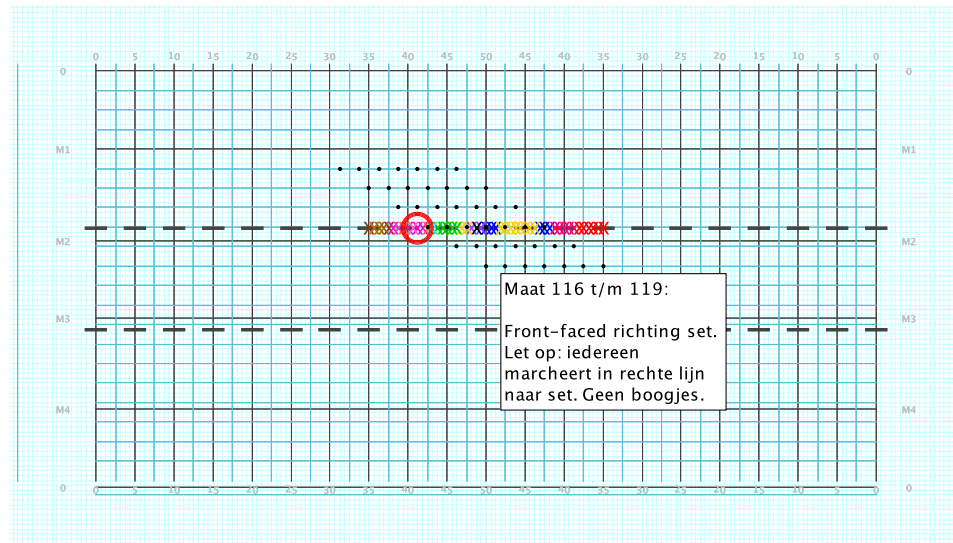

**8 - Skyfall**  
**Performer: Debby Thoma**

**Set #9**  
**Count: 104**

Set Move Count	Right-Left	Visitor-Home
□ 8	16 88 Right: 4.0 steps inside 40 yd In	8.0 steps behind M1 yd In
○ 9	16 104 On 50 yd In	8.0 steps behind M1 yd In
● 10	16 120 Left: 4.0 steps outside 45 yd In	8.0 steps behind M1 yd In

8 - Skyfall  
Performer: Debby Thoma

Set #10  
Count: 120

Set Move Count	Right-Left	Visitor-Home
□ 9	16 104 On 50 yd In	8.0 steps behind M1 yd In
○ 10	16 120 Left: 4.0 steps outside 45 yd In	8.0 steps behind M1 yd In
● 11	16 136 Left: 2.0 steps inside 40 yd In	on Home hash (@6,1)

8 - Skyfall  
Performer: Debby Thoma

Set #11  
Count: 136

Set Move Count	Right-Left	Visitor-Home
□ 10	16 120 Left: 4.0 steps outside 45 yd In	8.0 steps behind M1 yd In
○ 11	16 136 Left: 2.0 steps inside 40 yd In	on Home hash (@6,1)
● 12	8 144 Left: 2.0 steps inside 40 yd In	8.0 steps behind M1 yd In