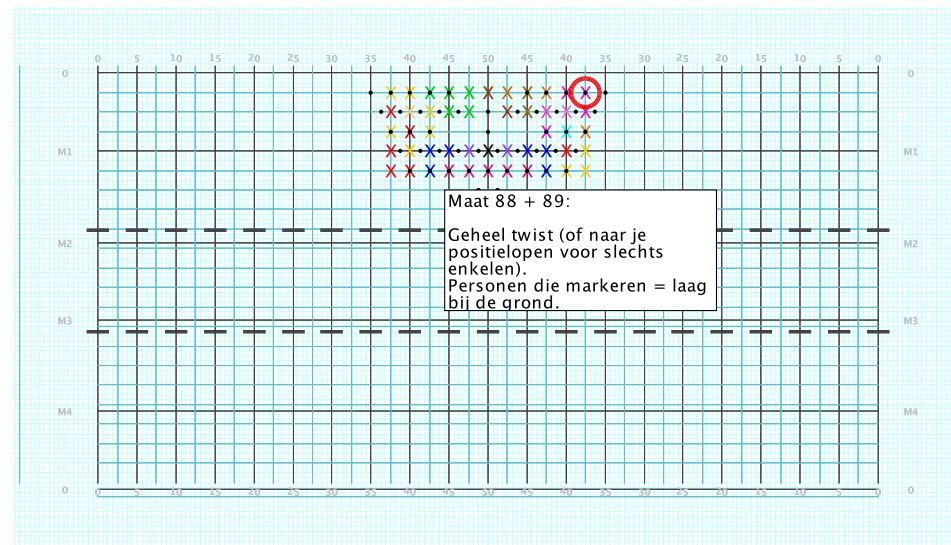

**8 - Skyfall**  
**Performer: Debby Thoma**

**Set #1**  
**Count: 0**

**8 - Skyfall**

Performed by:  
**Debby Thoma**  
 X As3

Set	Move Count	Right-Left	Visitor-Home
○ 1	0	0	Right: On 35 yd In 4.0 steps behind Home side line
● 2	8	8	Right: On 35 yd In 4.0 steps behind Home side line

**8 - Skyfall**  
**Performer: Debby Thoma**

**Set #2**  
**Count: 8**

**8 - Skyfall**  
**Performer: Debby Thoma**

**Set #3**  
**Count: 16**

Set	Move Count	Right-Left	Visitor-Home
□	1	0 0	Right: On 35 yd In 4.0 steps behind Home side line
○	2	8 8	Right: On 35 yd In 4.0 steps behind Home side line
●	3	8 16	Right: 4.0 steps inside 35 yd In 4.0 steps behind Home side line