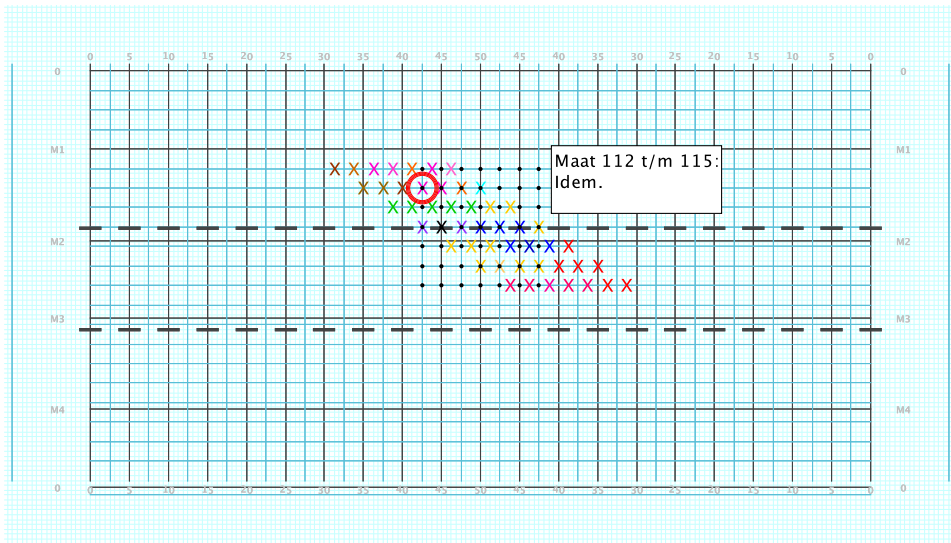

**8 - Skyfall**  
**Performer: Debby Thoma**

**Set #8**  
**Count: 88**

Set Move Count	Right-Left	Visitor-Home
□ 7	16 72 Right: 2.25 steps outside 35 yd In	6.75 steps in frnt of Home hash (@6,1'
○ 8	16 88 Right: 4.0 steps inside 40 yd In	8.0 steps behind M1 yd In
● 9	16 104 On 50 yd In	8.0 steps behind M1 yd In

**8 - Skyfall**  
**Performer: Debby Thoma**

**Set #9**  
**Count: 104**

Set Move Count	Right-Left	Visitor-Home
□ 8	16 88 Right: 4.0 steps inside 40 yd In	8.0 steps behind M1 yd In
○ 9	16 104 On 50 yd In	8.0 steps behind M1 yd In
● 10	16 120 Left: 4.0 steps outside 45 yd In	8.0 steps behind M1 yd In

8 - Skyfall  
Performer: Debby Thoma

Set #10  
Count: 120

Set Move Count	Right-Left	Visitor-Home
□ 9	16 104 On 50 yd In	8.0 steps behind M1 yd In
○ 10	16 120 Left: 4.0 steps outside 45 yd In	8.0 steps behind M1 yd In
● 11	16 136 Left: 2.0 steps inside 40 yd In	on Home hash (@6,1)