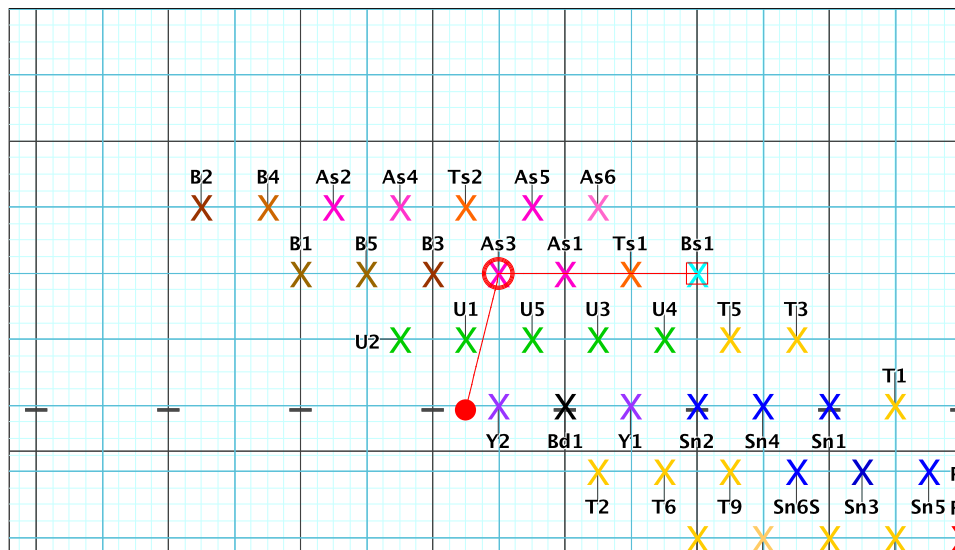

**8 - Skyfall**  
**Performer: Debby Thoma**

**Set #8**  
**Count: 88**

Set Move Count	Right-Left	Visitor-Home
□ 7	16 72 Right: 2.25 steps outside 35 yd In	6.75 steps in frnt of Home hash (@6,1'
○ 8	16 88 Right: 4.0 steps inside 40 yd In	8.0 steps behind M1 yd In
● 9	16 104 On 50 yd In	8.0 steps behind M1 yd In

**8 - Skyfall**  
**Performer: Debby Thoma**

**Set #9**  
**Count: 104**

Set Move Count	Right-Left	Visitor-Home
□ 8	16 88 Right: 4.0 steps inside 40 yd In	8.0 steps behind M1 yd In
○ 9	16 104 On 50 yd In	8.0 steps behind M1 yd In
● 10	16 120 Left: 4.0 steps outside 45 yd In	8.0 steps behind M1 yd In

8 - Skyfall  
Performer: Debby Thoma

Set #10  
Count: 120

Set Move Count	Right-Left	Visitor-Home
□ 9	16 104 On 50 yd In	8.0 steps behind M1 yd In
○ 10	16 120 Left: 4.0 steps outside 45 yd In	8.0 steps behind M1 yd In
● 11	16 136 Left: 2.0 steps inside 40 yd In	on Home hash (@6,1)

8 - Skyfall  
Performer: Debby Thoma

Set #11  
Count: 136

Set Move Count	Right-Left	Visitor-Home
□ 10	16 120 Left: 4.0 steps outside 45 yd In	8.0 steps behind M1 yd In
○ 11	16 136 Left: 2.0 steps inside 40 yd In	on Home hash (@6,1)
● 12	8 144 Left: 2.0 steps inside 40 yd In	8.0 steps behind M1 yd In