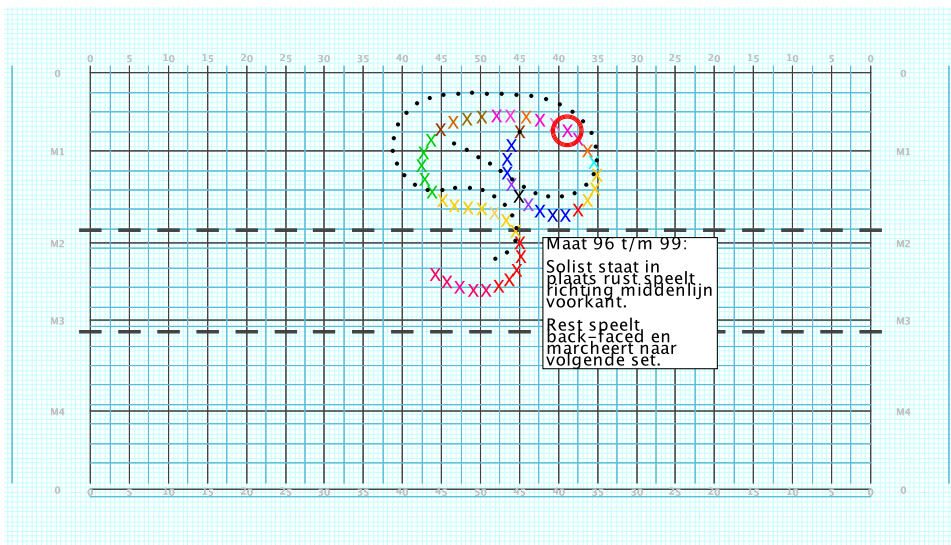

**8 - Skyfall**  
**Performer: Debby Thoma**

**Set #1**  
**Count: 0**

**8 - Skyfall**

Performed by:  
**Debby Thoma**  
 X As3

Set	Move Count	Right-Left	Visitor-Home
○ 1	0	0	Right: On 35 yd In 4.0 steps behind Home side line
● 2	8	8	Right: On 35 yd In 4.0 steps behind Home side line

**8 - Skyfall**  
**Performer: Debby Thoma**

**Set #2**  
**Count: 8**

**8 - Skyfall**  
**Performer: Debby Thoma**

**Set #3**  
**Count: 16**

Set	Move Count	Right-Left	Visitor-Home
□	1	0 0	Right: On 35 yd In 4.0 steps behind Home side line
○	2	8 8	Right: On 35 yd In 4.0 steps behind Home side line
●	3	8 16	Right: 4.0 steps inside 35 yd In 4.0 steps behind Home side line

Set	Move Count	Right-Left	Visitor-Home
□	2	8 8	Right: On 35 yd In 4.0 steps behind Home side line
○	3	8 16	Right: 4.0 steps inside 35 yd In 4.0 steps behind Home side line
●	4	8 24	Right: 0.5 steps outside 40 yd In 6.0 steps in frnt of M1 yd In

8 - Skyfall  
Performer: Debby Thoma

Set #6  
Count: 56

8 - Skyfall  
Performer: Debby Thoma

Set #7  
Count: 72

Set Move Count	Right-Left	Visitor-Home
□ 5	16 40 Right: 3.0 steps inside 35 yd In	6.0 steps in frnt of M1 yd In
○ 6	16 56 Right: 1.75 steps outside 40 yd In	4.25 steps in frnt of M1 yd In
● 7	16 72 Right: 2.25 steps outside 35 yd In	6.75 steps in frnt of Home hash (@6,1)