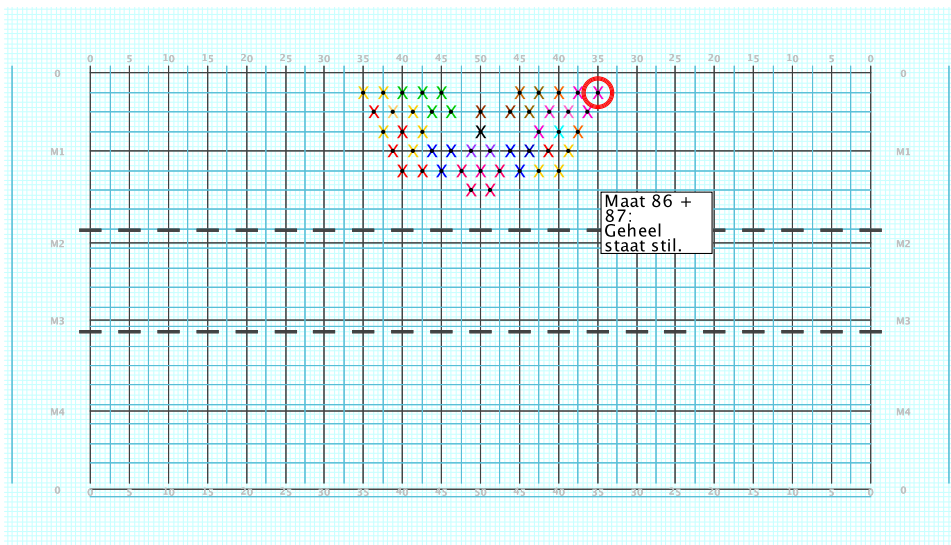

**8 - Skyfall**  
**Performer: Debby Thoma**

**Set #1**  
**Count: 0**

**8 - Skyfall**

Performed by:  
**Debby Thoma**  
 X As3

Set	Move Count	Right-Left	Visitor-Home
○ 1	0	0	Right: On 35 yd In 4.0 steps behind Home side line
● 2	8	8	Right: On 35 yd In 4.0 steps behind Home side line

**8 - Skyfall**  
**Performer: Debby Thoma**

**Set #2**  
**Count: 8**

**8 - Skyfall**  
**Performer: Debby Thoma**

**Set #3**  
**Count: 16**

Set	Move Count	Right-Left	Visitor-Home
□	1	0 0	Right: On 35 yd In 4.0 steps behind Home side line
○	2	8 8	Right: On 35 yd In 4.0 steps behind Home side line
●	3	8 16	Right: 4.0 steps inside 35 yd In 4.0 steps behind Home side line

Set	Move Count	Right-Left	Visitor-Home
□	2	8 8	Right: On 35 yd In 4.0 steps behind Home side line
○	3	8 16	Right: 4.0 steps inside 35 yd In 4.0 steps behind Home side line
●	4	8 24	Right: 0.5 steps outside 40 yd In 6.0 steps in frnt of M1 yd In

8 - Skyfall  
Performer: Debby Thoma

Set #6  
Count: 56

8 - Skyfall  
Performer: Debby Thoma

Set #7  
Count: 72

Set Move Count	Right-Left	Visitor-Home
□ 5	16 40 Right: 3.0 steps inside 35 yd In	6.0 steps in frnt of M1 yd In
○ 6	16 56 Right: 1.75 steps outside 40 yd In	4.25 steps in frnt of M1 yd In
● 7	16 72 Right: 2.25 steps outside 35 yd In	6.75 steps in frnt of Home hash (@6,1)