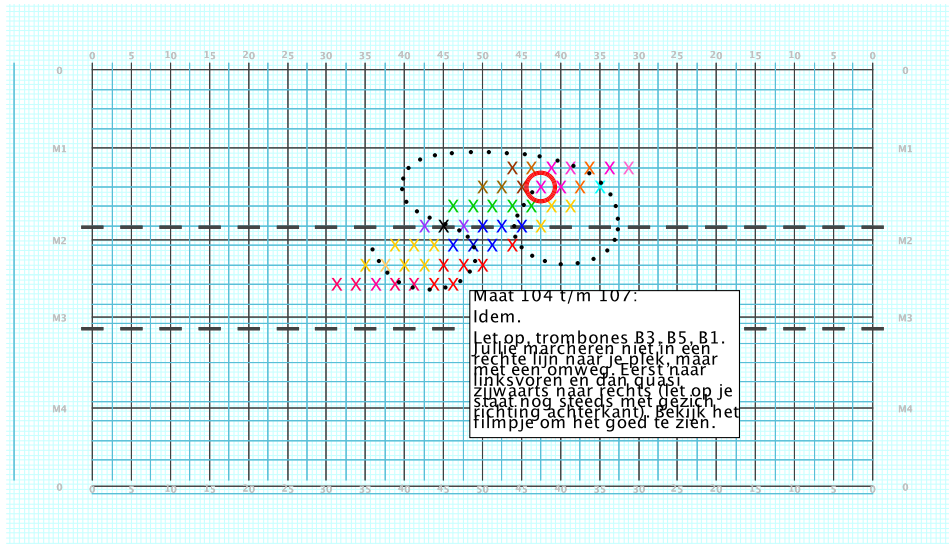

8 - Skyfall
Performer: Debby Thoma

Set #8
Count: 88

Set Move Count	Right-Left	Visitor-Home
□ 7	16 72 Right: 2.25 steps outside 35 yd In	6.75 steps in frnt of Home hash (@6,1'
○ 8	16 88 Right: 4.0 steps inside 40 yd In	8.0 steps behind M1 yd In
● 9	16 104 On 50 yd In	8.0 steps behind M1 yd In