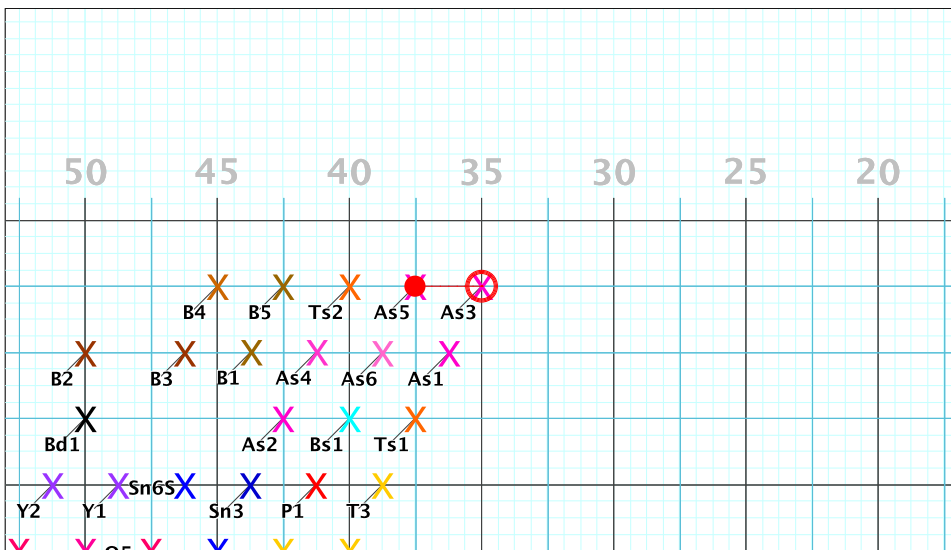

**8 - Skyfall**  
**Performer: Debby Thoma**

**Set #1**  
**Count: 0**

**8 - Skyfall**

Performed by:  
**Debby Thoma**  
 X As3

Set	Move Count	Right-Left	Visitor-Home
○ 1	0	0	Right: On 35 yd In 4.0 steps behind Home side line
● 2	8	8	Right: On 35 yd In 4.0 steps behind Home side line

**8 - Skyfall**  
**Performer: Debby Thoma**

**Set #2**  
**Count: 8**

**8 - Skyfall**  
**Performer: Debby Thoma**

**Set #3**  
**Count: 16**

Set	Move Count	Right-Left	Visitor-Home
□	1	0 0	Right: On 35 yd In 4.0 steps behind Home side line
○	2	8 8	Right: On 35 yd In 4.0 steps behind Home side line
●	3	8 16	Right: 4.0 steps inside 35 yd In 4.0 steps behind Home side line

8 - Skyfall  
Performer: Debby Thoma

Set #6  
Count: 56

8 - Skyfall  
Performer: Debby Thoma

Set #7  
Count: 72

Set Move Count	Right-Left	Visitor-Home
□ 5	16 40 Right: 3.0 steps inside 35 yd In	6.0 steps in frnt of M1 yd In
○ 6	16 56 Right: 1.75 steps outside 40 yd In	4.25 steps in frnt of M1 yd In
● 7	16 72 Right: 2.25 steps outside 35 yd In	6.75 steps in frnt of Home hash (@6,1)