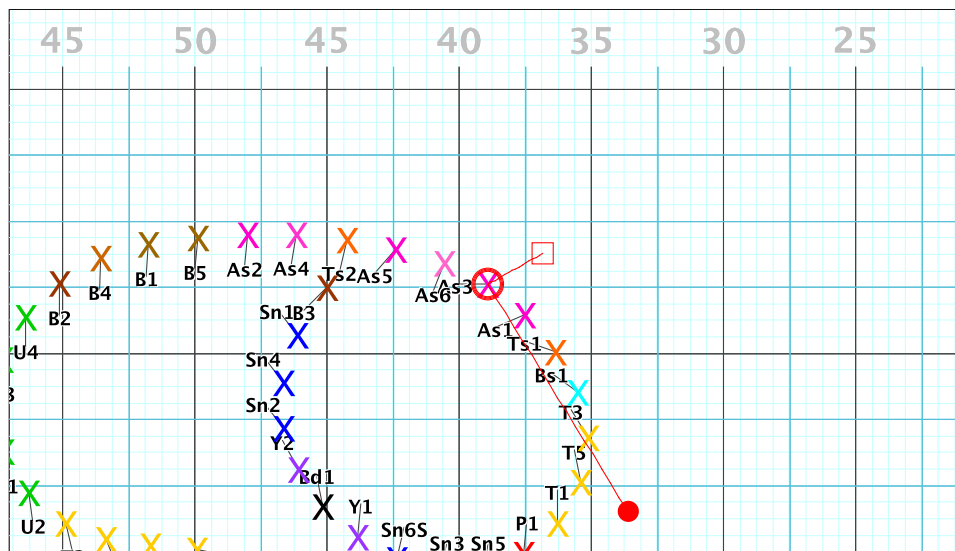

**8 - Skyfall**  
**Performer: Debby Thoma**

**Set #1**  
**Count: 0**

**8 - Skyfall**

Performed by:  
**Debby Thoma**  
 X As3

Set	Move Count	Right-Left	Visitor-Home
○ 1	0	0	Right: On 35 yd In 4.0 steps behind Home side line
● 2	8	8	Right: On 35 yd In 4.0 steps behind Home side line

**8 - Skyfall**  
**Performer: Debby Thoma**

**Set #2**  
**Count: 8**

**8 - Skyfall**  
**Performer: Debby Thoma**

**Set #3**  
**Count: 16**

Set	Move Count	Right-Left	Visitor-Home
□	1	0 0	Right: On 35 yd In 4.0 steps behind Home side line
○	2	8 8	Right: On 35 yd In 4.0 steps behind Home side line
●	3	8 16	Right: 4.0 steps inside 35 yd In 4.0 steps behind Home side line

Set	Move Count	Right-Left	Visitor-Home
□	2	8 8	Right: On 35 yd In 4.0 steps behind Home side line
○	3	8 16	Right: 4.0 steps inside 35 yd In 4.0 steps behind Home side line
●	4	8 24	Right: 0.5 steps outside 40 yd In 6.0 steps in frnt of M1 yd In

8 - Skyfall  
Performer: Debby Thoma

Set #6  
Count: 56

8 - Skyfall  
Performer: Debby Thoma

Set #7  
Count: 72

Set Move Count	Right-Left	Visitor-Home
□ 5	16 40 Right: 3.0 steps inside 35 yd In	6.0 steps in frnt of M1 yd In
○ 6	16 56 Right: 1.75 steps outside 40 yd In	4.25 steps in frnt of M1 yd In
● 7	16 72 Right: 2.25 steps outside 35 yd In	6.75 steps in frnt of Home hash (@6,1)