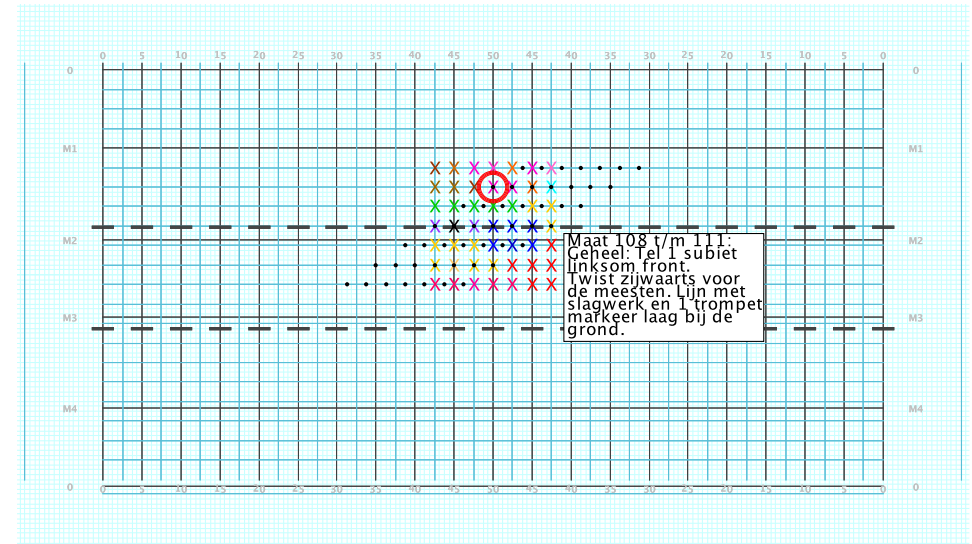

Set Move Count	Right-Left	Visitor-Home
□ 6	16 56 Right: 1.75 steps outside 40 yd In	4.25 steps in frnt of M1 yd In
○ 7	16 72 Right: 2.25 steps outside 35 yd In	6.75 steps in frnt of Home hash (@6,1)
● 8	16 88 Right: 4.0 steps inside 40 yd In	8.0 steps behind M1 yd In

**8 - Skyfall**  
**Performer: Debby Thoma**

**Set #8**  
**Count: 88**

Set Move Count	Right-Left	Visitor-Home
□ 7	16 72 Right: 2.25 steps outside 35 yd In	6.75 steps in frnt of Home hash (@6,1'
○ 8	16 88 Right: 4.0 steps inside 40 yd In	8.0 steps behind M1 yd In
● 9	16 104 On 50 yd In	8.0 steps behind M1 yd In

**8 - Skyfall**  
**Performer: Debby Thoma**

**Set #9**  
**Count: 104**

Set Move Count	Right-Left	Visitor-Home
□ 8	16 88 Right: 4.0 steps inside 40 yd In	8.0 steps behind M1 yd In
○ 9	16 104 On 50 yd In	8.0 steps behind M1 yd In
● 10	16 120 Left: 4.0 steps outside 45 yd In	8.0 steps behind M1 yd In