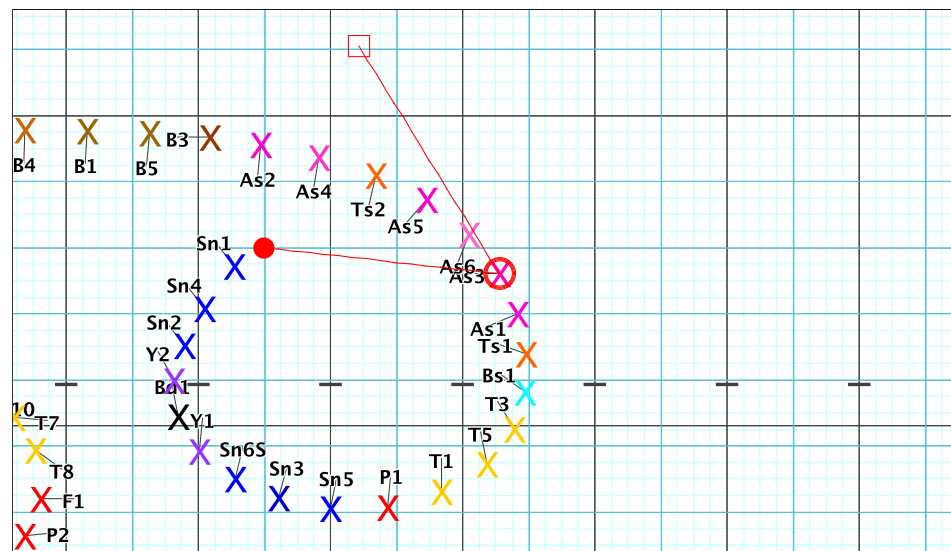

**8 - Skyfall**  
**Performer: Debby Thoma**

**Set #2**  
**Count: 8**

**8 - Skyfall**  
**Performer: Debby Thoma**

**Set #3**  
**Count: 16**

Set	Move Count	Right-Left	Visitor-Home
□	1	0 0	Right: On 35 yd In 4.0 steps behind Home side line
○	2	8 8	Right: On 35 yd In 4.0 steps behind Home side line
●	3	8 16	Right: 4.0 steps inside 35 yd In 4.0 steps behind Home side line

8 - Skyfall  
Performer: Debby Thoma

Set #6  
Count: 56

8 - Skyfall  
Performer: Debby Thoma

Set #7  
Count: 72

Set Move Count	Right-Left	Visitor-Home
□ 5	16 40 Right: 3.0 steps inside 35 yd In	6.0 steps in frnt of M1 yd In
○ 6	16 56 Right: 1.75 steps outside 40 yd In	4.25 steps in frnt of M1 yd In
● 7	16 72 Right: 2.25 steps outside 35 yd In	6.75 steps in frnt of Home hash (@6,1)

Set Move Count	Right-Left	Visitor-Home
□ 6	16 56 Right: 1.75 steps outside 40 yd In	4.25 steps in frnt of M1 yd In
○ 7	16 72 Right: 2.25 steps outside 35 yd In	6.75 steps in frnt of Home hash (@6,1)
● 8	16 88 Right: 4.0 steps inside 40 yd In	8.0 steps behind M1 yd In

**8 - Skyfall**  
**Performer: Debby Thoma**

**Set #8**  
**Count: 88**

Set Move Count	Right-Left	Visitor-Home
□ 7	16 72 Right: 2.25 steps outside 35 yd In	6.75 steps in frnt of Home hash (@6,1'
○ 8	16 88 Right: 4.0 steps inside 40 yd In	8.0 steps behind M1 yd In
● 9	16 104 On 50 yd In	8.0 steps behind M1 yd In