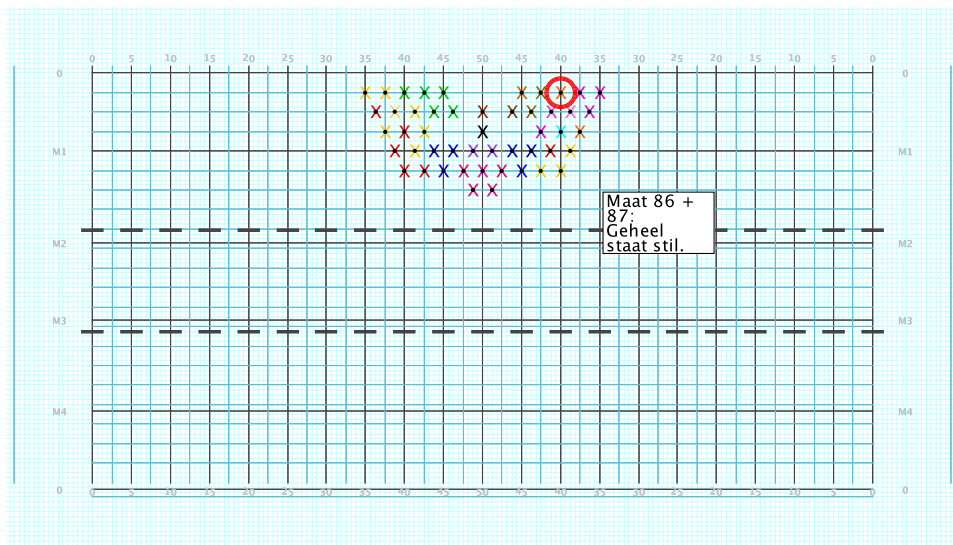

8 - Skyfall

Performer: Dennis Thomissen

Set #2

Count: 8