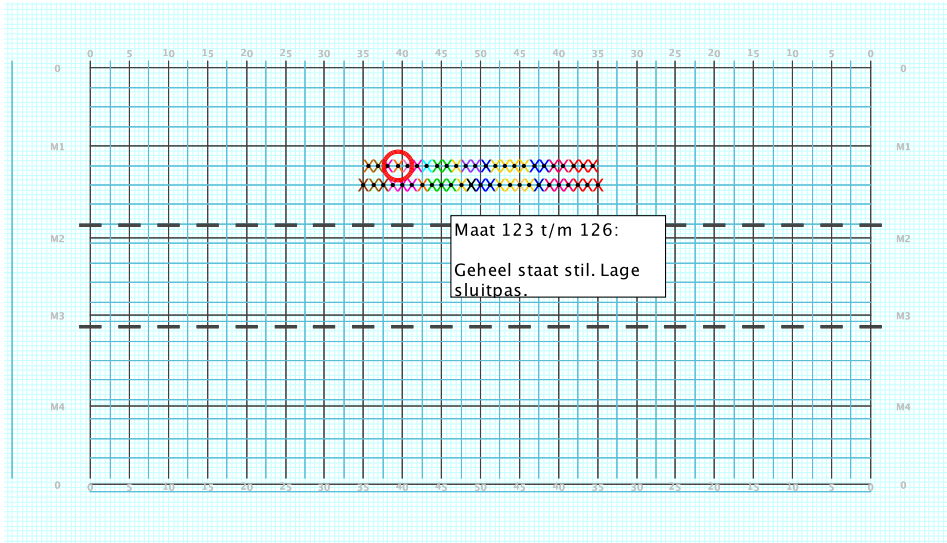

8 - Skyfall
Performer: Dennis Thomissen

Set #12
Count: 144

Set	Move	Count	Right-Left	Visitor-Home
□	11	16	136 Left: 1.0 steps outside 40 yd In	on Home hash (@6,1)
○	12	8	144 Left: 1.0 steps outside 40 yd In	8.0 steps behind M1 yd In
●	13	4	148 Left: 1.0 steps outside 40 yd In	4.0 steps behind M1 yd In

8 - Skyfall
Performer: Dennis Thomissen

Set #13
Count: 148

Set	Move	Count	Right-Left	Visitor-Home
□	12	8	144 Left: 1.0 steps outside 40 yd In	8.0 steps behind M1 yd In
○	13	4	148 Left: 1.0 steps outside 40 yd In	4.0 steps behind M1 yd In
●	13A	4	152 Left: 1.0 steps outside 40 yd In	4.0 steps behind M1 yd In

8 - Skyfall
Performer: Dennis Thomissen

Set #13A
Count: 152

Set	Move Count	Right-Left	Visitor-Home
□ 13	4	148 Left: 1.0 steps outside 40 yd In	4.0 steps behind M1 yd In
○ 13A	4	152 Left: 1.0 steps outside 40 yd In	4.0 steps behind M1 yd In
● 13B	12	164 Left: 1.0 steps outside 40 yd In	4.0 steps behind M1 yd In