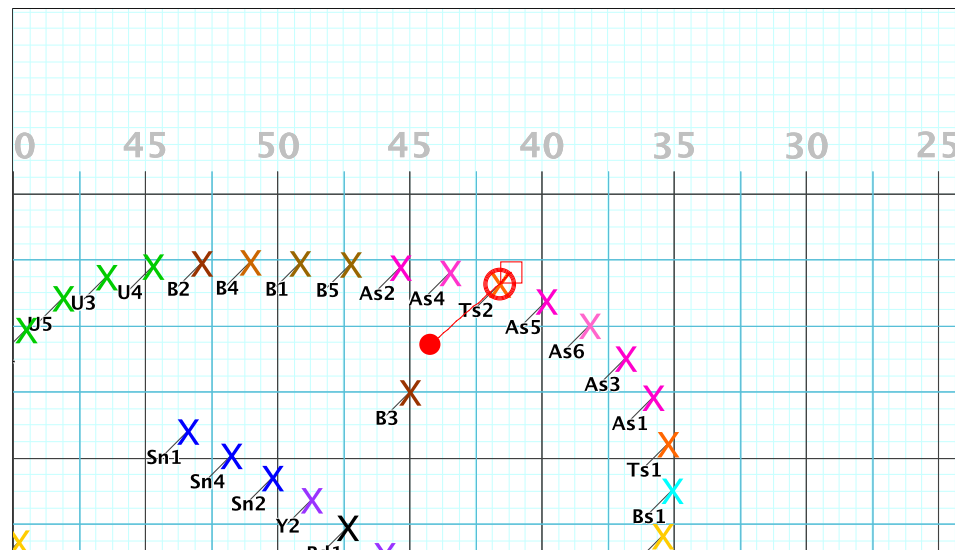

8 - Skyfall

Performer: Dennis Thomissen

Set #4

Count: 24

8 - Skyfall

Performer: Dennis Thomissen

Set #5

Count: 40

Set	Move	Count	Right-Left	Visitor-Home
□	3	8	16 Right: 4.0 steps inside 40 yd In	4.0 steps behind Home side line
○	4	8	24 Right: 2.0 steps inside 40 yd In	4.75 steps behind Home side line
●	5	16	40 Right: 2.5 steps inside 40 yd In	5.5 steps behind Home side line