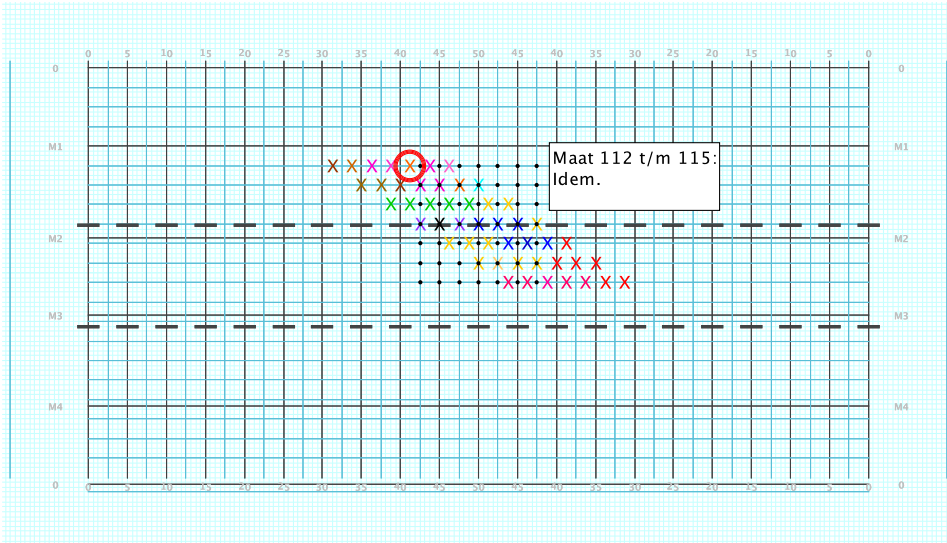

8 - Skyfall
Performer: Dennis Thomissen

Set #10
Count: 120