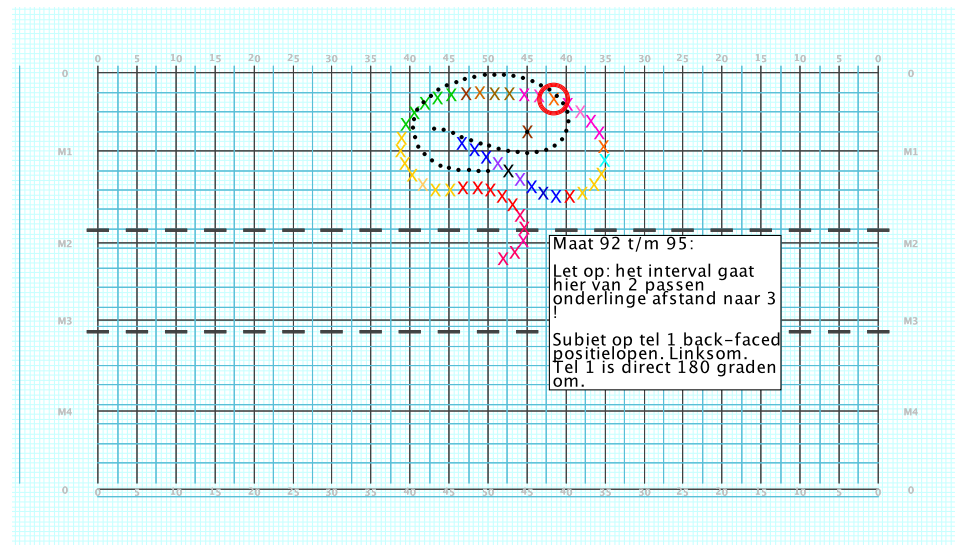

Set	Move Count	Right-Left	Visitor-Home
□ 2	8	8	Right: On 40 yd In 4.0 steps behind Home side line
○ 3	8	16	Right: 4.0 steps inside 40 yd In 4.0 steps behind Home side line
● 4	8	24	Right: 2.0 steps inside 40 yd In 4.75 steps behind Home side line

Set	Move	Count	Right-Left	Visitor-Home
□	3	8	16 Right: 4.0 steps inside 40 yd In	4.0 steps behind Home side line
○	4	8	24 Right: 2.0 steps inside 40 yd In	4.75 steps behind Home side line
●	5	16	40 Right: 2.5 steps inside 40 yd In	5.5 steps behind Home side line