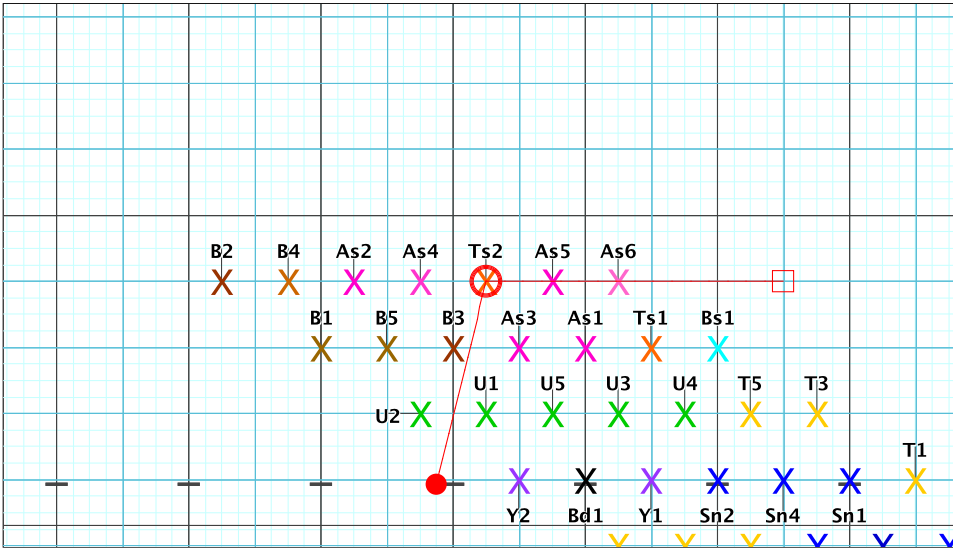

8 – Skyfall
Performer: Dennis Thomissen

Set #6
Count: 56

8 – Skyfall
Performer: Dennis Thomissen

Set #7
Count: 72

Set Move Count	Right-Left	Visitor-Home
□ 5	16 40 Right: 2.5 steps inside 40 yd In	5.5 steps behind Home side line
○ 6	16 56 Right: 1.25 steps outside 45 yd In	7.0 steps in frnt of M1 yd In
● 7	16 72 Right: 2.75 steps outside 40 yd In	3.5 steps behind M1 yd In

Set Move Count	Right-Left	Visitor-Home
□ 6	16 56 Right: 1.25 steps outside 45 yd In	7.0 steps in frnt of M1 yd In
○ 7	16 72 Right: 2.75 steps outside 40 yd In	3.5 steps behind M1 yd In
● 8	16 88 Right: 2.0 steps inside 35 yd In	4.0 steps behind M1 yd In

8 - Skyfall
Performer: Dennis Thomissen

Set #10
Count: 120

8 - Skyfall
Performer: Dennis Thomissen

Set #11
Count: 136

Set	Move Count	Right-Left	Visitor-Home
□	9	16 104	Right: 4.0 steps inside 45 yd In 4.0 steps behind M1 yd In
○	10	16 120	Left: 2.0 steps inside 40 yd In 4.0 steps behind M1 yd In
●	11	16 136	Left: 1.0 steps outside 40 yd In on Home hash (@6,1)

Set	Move Count	Right-Left	Visitor-Home
□	10	16 120	Left: 2.0 steps inside 40 yd In 4.0 steps behind M1 yd In
○	11	16 136	Left: 1.0 steps outside 40 yd In on Home hash (@6,1)
●	12	8 144	Left: 1.0 steps outside 40 yd In 8.0 steps behind M1 yd In