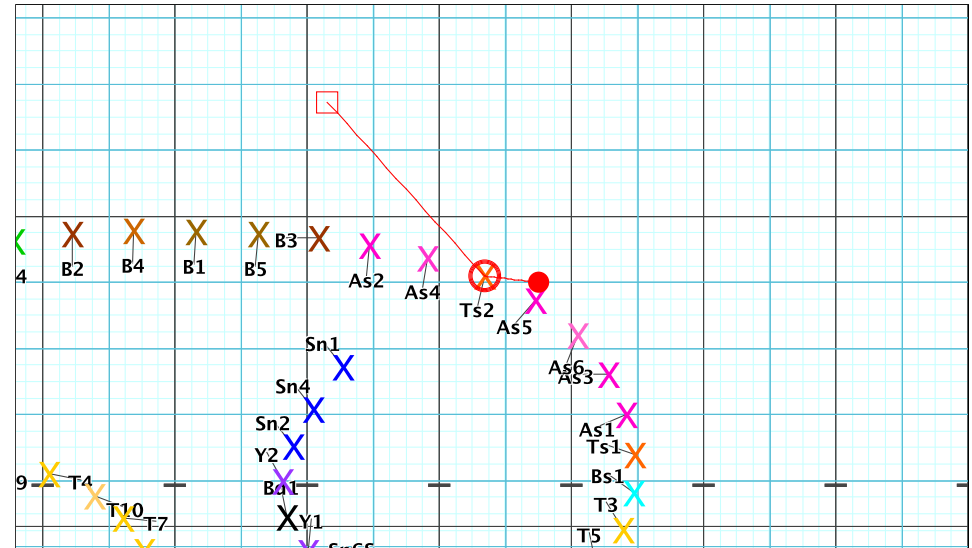

8 – Skyfall
Performer: Dennis Thomissen

Set #6
Count: 56

8 – Skyfall
Performer: Dennis Thomissen

Set #7
Count: 72

Set Move Count	Right-Left	Visitor-Home
□ 5	16 40 Right: 2.5 steps inside 40 yd In	5.5 steps behind Home side line
○ 6	16 56 Right: 1.25 steps outside 45 yd In	7.0 steps in frnt of M1 yd In
● 7	16 72 Right: 2.75 steps outside 40 yd In	3.5 steps behind M1 yd In