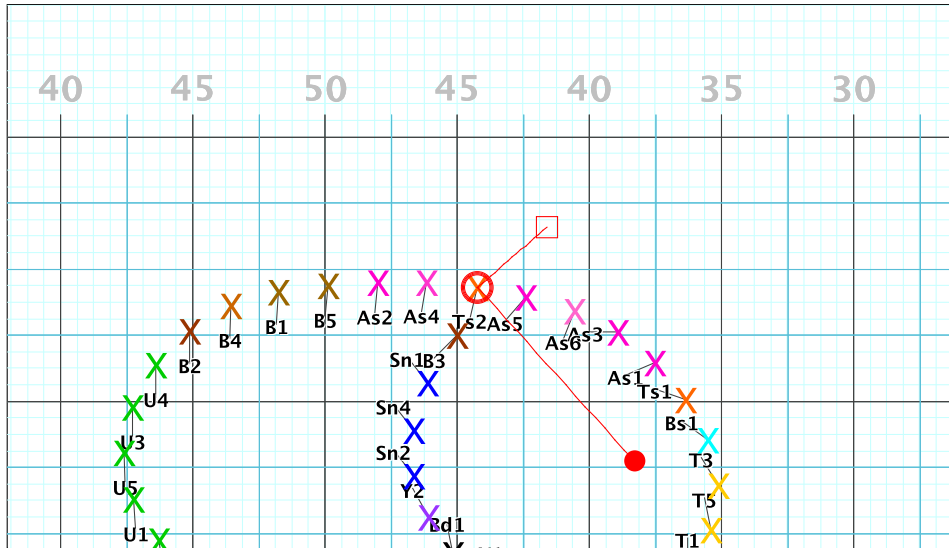

Set	Move	Count	Right-Left	Visitor-Home
□	4	8	24 Right: 2.0 steps inside 40 yd In	4.75 steps behind Home side line
○	5	16	40 Right: 2.5 steps inside 40 yd In	5.5 steps behind Home side line
●	6	16	56 Right: 1.25 steps outside 45 yd In	7.0 steps in frnt of M1 yd In

8 – Skyfall
Performer: Dennis Thomissen

Set #6
Count: 56

8 – Skyfall
Performer: Dennis Thomissen

Set #7
Count: 72

Set Move Count	Right-Left	Visitor-Home
□ 5	16 40 Right: 2.5 steps inside 40 yd In	5.5 steps behind Home side line
○ 6	16 56 Right: 1.25 steps outside 45 yd In	7.0 steps in frnt of M1 yd In
● 7	16 72 Right: 2.75 steps outside 40 yd In	3.5 steps behind M1 yd In