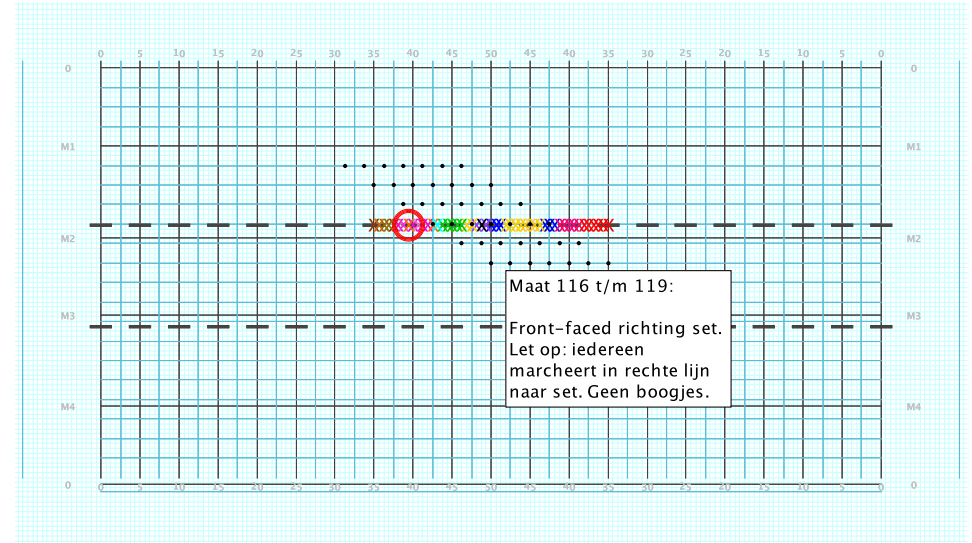

8 - Skyfall
Performer: Dennis Thomissen

Set #11
Count: 136

Set	Move Count	Right-Left	Visitor-Home
□	9	16 104	Right: 4.0 steps inside 45 yd In 4.0 steps behind M1 yd In
○	10	16 120	Left: 2.0 steps inside 40 yd In 4.0 steps behind M1 yd In
●	11	16 136	Left: 1.0 steps outside 40 yd In on Home hash (@6,1)

Set	Move Count	Right-Left	Visitor-Home
□	10	16 120	Left: 2.0 steps inside 40 yd In 4.0 steps behind M1 yd In
○	11	16 136	Left: 1.0 steps outside 40 yd In on Home hash (@6,1)
●	12	8 144	Left: 1.0 steps outside 40 yd In 8.0 steps behind M1 yd In