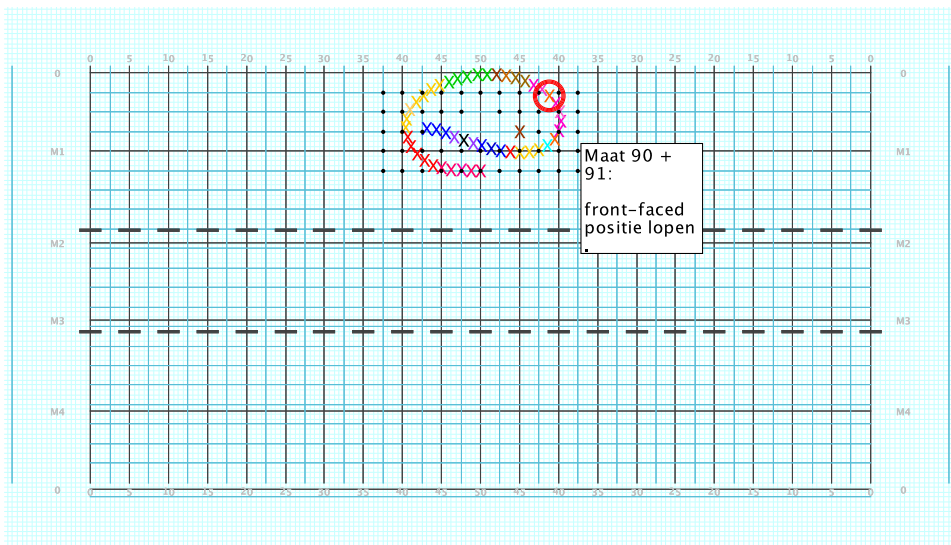

8 - Skyfall

Performer: Dennis Thomissen

Set #4

Count: 24