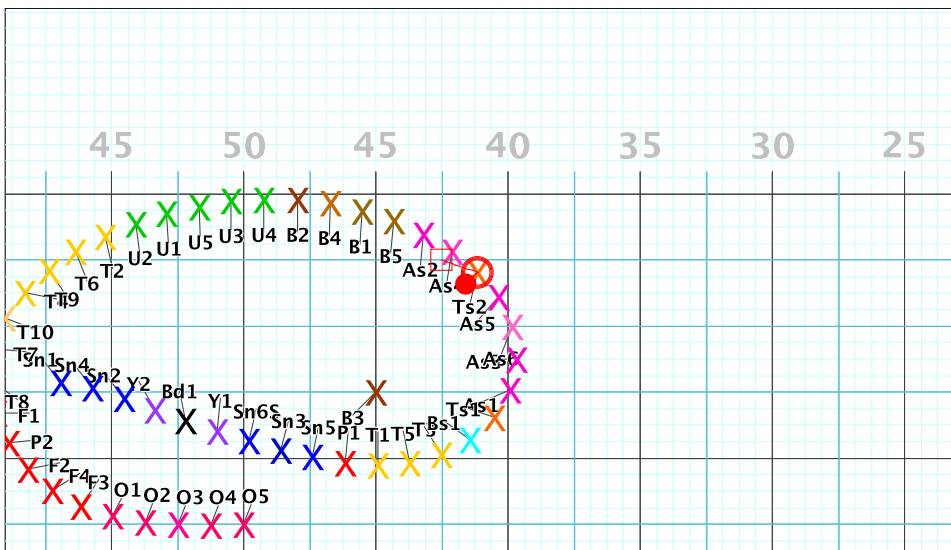

8 - Skyfall

Performer: Dennis Thomissen

Set #4

Count: 24

8 - Skyfall

Performer: Dennis Thomissen

Set #5

Count: 40

Set	Move	Count	Right-Left	Visitor-Home
□	3	8	16 Right: 4.0 steps inside 40 yd In	4.0 steps behind Home side line
○	4	8	24 Right: 2.0 steps inside 40 yd In	4.75 steps behind Home side line
●	5	16	40 Right: 2.5 steps inside 40 yd In	5.5 steps behind Home side line