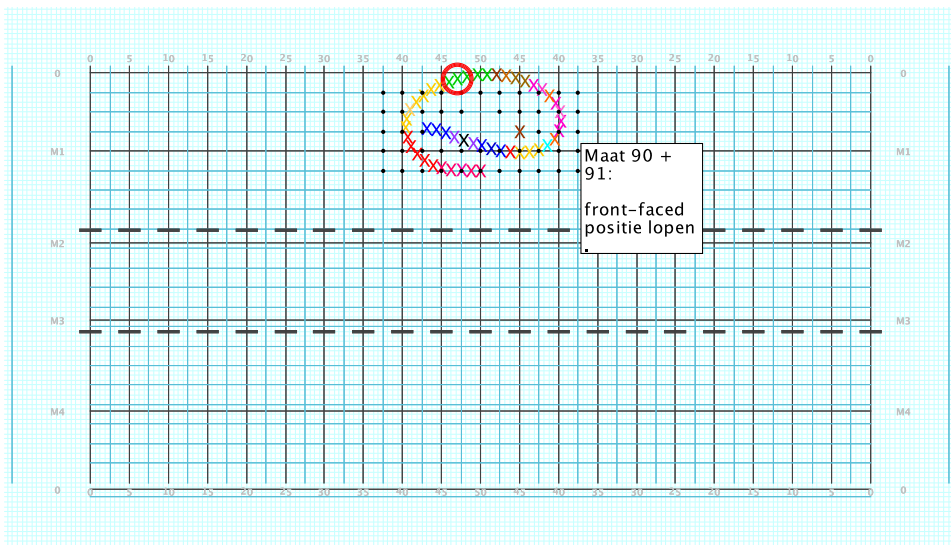

8 - Skyfall
Performer: Ellen Garnier

Set #1
Count: 0

8 - Skyfall

Performed by:
Ellen Garnier
 X U1

Set	Move Count	Right-Left	Visitor-Home
○ 1	0	0	Left: 2.0 steps outside 45 yd In 8.0 steps in frnt of M1 yd In
● 2	8	8	Left: 2.0 steps outside 45 yd In 8.0 steps in frnt of M1 yd In

8 - Skyfall
Performer: Ellen Garnier

Set #2
Count: 8

8 - Skyfall
Performer: Ellen Garnier

Set #3
Count: 16

Set	Move Count	Right-Left	Visitor-Home
□	1	0 0	Left: 2.0 steps outside 45 yd In 8.0 steps in frnt of M1 yd In
○	2	8 8	Left: 2.0 steps outside 45 yd In 8.0 steps in frnt of M1 yd In
●	3	8 16	Left: On 45 yd In 8.0 steps in frnt of M1 yd In

Set	Move Count	Right-Left	Visitor-Home
□	2	8 8	Left: 2.0 steps outside 45 yd In 8.0 steps in frnt of M1 yd In
○	3	8 16	Left: On 45 yd In 8.0 steps in frnt of M1 yd In
●	4	8 24	Left: 3.25 steps inside 45 yd In 1.25 steps behind Home side line

8 - Skyfall
Performer: Ellen Garnier

Set #4
Count: 24

8 - Skyfall
Performer: Ellen Garnier

Set #5
Count: 40

Set Move Count	Right-Left	Visitor-Home
□ 3	8 16 Left: On 45 yd In	8.0 steps in frnt of M1 yd In
○ 4	8 24 Left: 3.25 steps inside 45 yd In	1.25 steps behind Home side line
● 5	16 40 Left: 0.75 steps inside 40 yd In	7.75 steps in frnt of M1 yd In