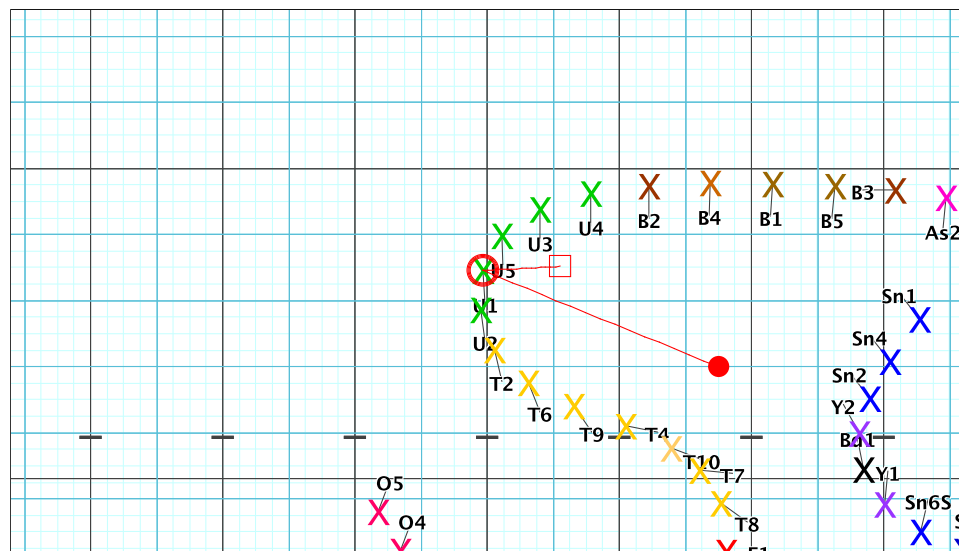

8 - Skyfall
Performer: Ellen Garnier

Set #6
Count: 56

Set Move Count	Right-Left	Visitor-Home
□ 5	16 40 Left: 0.75 steps inside 40 yd In	7.75 steps in frnt of M1 yd In
○ 6	16 56 Left: 3.5 steps outside 45 yd In	6.0 steps behind M1 yd In
● 7	16 72 Left: 0.25 steps outside 40 yd In	6.25 steps behind M1 yd In

8 - Skyfall
Performer: Ellen Garnier

Set #7
Count: 72

Set Move Count	Right-Left	Visitor-Home
□ 6	16 56 Left: 3.5 steps outside 45 yd In	6.0 steps behind M1 yd In
○ 7	16 72 Left: 0.25 steps outside 40 yd In	6.25 steps behind M1 yd In
● 8	16 88 Left: 2.0 steps outside of 50 yd In	4.25 steps in frnt of Home hash (@6,1)

8 – Skyfall
Performer: Ellen Garnier

Set #8
Count: 88

Set Move Count	Right-Left	Visitor-Home
□ 7	16 72 Left: 0.25 steps outside 40 yd In	6.25 steps behind M1 yd In
○ 8	16 88 Left: 2.0 steps outside of 50 yd In	4.25 steps in frnt of Home hash (@6,1)
● 9	16 104 Left: On 45 yd In	4.25 steps in frnt of Home hash (@6,1)