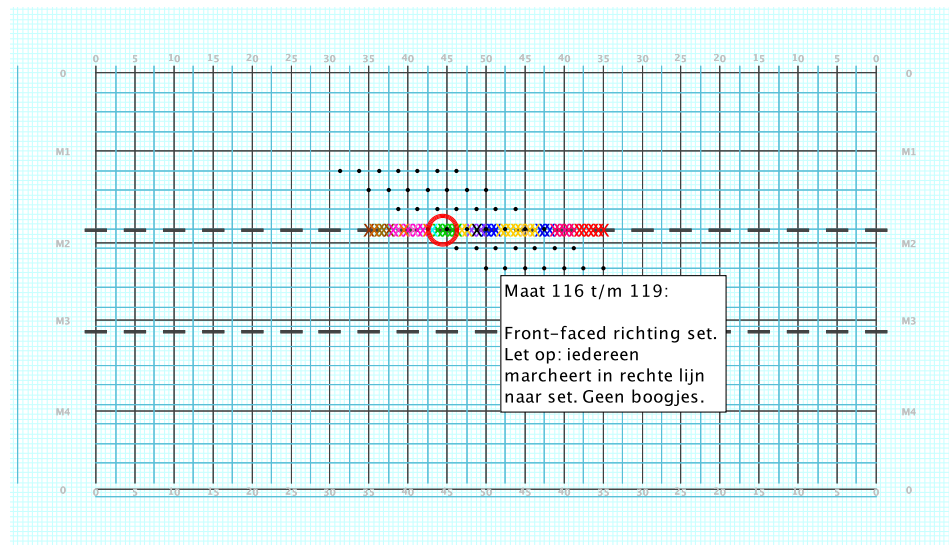

8 - Skyfall
Performer: Ellen Garnier

Set #10
Count: 120

Set Move Count	Right-Left	Visitor-Home
□ 9	16 104 Left: On 45 yd In	4.25 steps in frnt of Home hash (@6,1)
○ 10	16 120 Left: 2.0 steps inside 40 yd In	4.25 steps in frnt of Home hash (@6,1)
● 11	16 136 Left: 1.0 steps outside 45 yd In	on Home hash (@6,1)

8 - Skyfall
Performer: Ellen Garnier

Set #11
Count: 136

Set Move Count	Right-Left	Visitor-Home
□ 10	16 120 Left: 2.0 steps inside 40 yd In	4.25 steps in frnt of Home hash (@6,1)
○ 11	16 136 Left: 1.0 steps outside 45 yd In	on Home hash (@6,1)
● 12	8 144 Left: 1.0 steps outside 45 yd In	8.0 steps behind M1 yd In