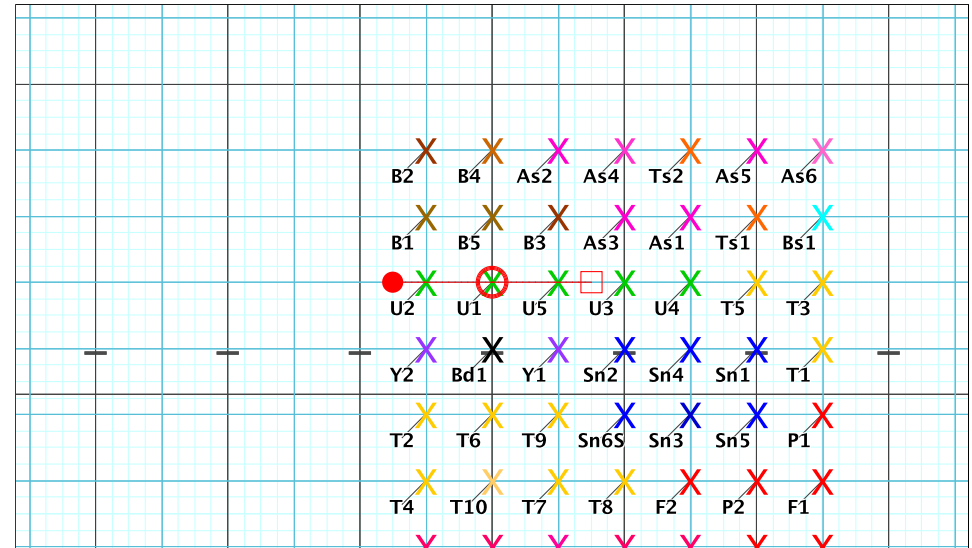

8 - Skyfall
Performer: Ellen Garnier

Set #7
Count: 72

Set Move Count	Right-Left	Visitor-Home
□ 6	16 56 Left: 3.5 steps outside 45 yd In	6.0 steps behind M1 yd In
○ 7	16 72 Left: 0.25 steps outside 40 yd In	6.25 steps behind M1 yd In
● 8	16 88 Left: 2.0 steps outside of 50 yd In	4.25 steps in frnt of Home hash (@6,1)

8 – Skyfall
Performer: Ellen Garnier

Set #8
Count: 88

Set Move Count	Right-Left	Visitor-Home
□ 7	16 72 Left: 0.25 steps outside 40 yd In	6.25 steps behind M1 yd In
○ 8	16 88 Left: 2.0 steps outside of 50 yd In	4.25 steps in frnt of Home hash (@6,1)
● 9	16 104 Left: On 45 yd In	4.25 steps in frnt of Home hash (@6,1)

8 – Skyfall
Performer: Ellen Garnier

Set #9
Count: 104

Set Move Count	Right-Left	Visitor-Home
□ 8	16 88 Left: 2.0 steps outside of 50 yd In	4.25 steps in frnt of Home hash (@6,1)
○ 9	16 104 Left: On 45 yd In	4.25 steps in frnt of Home hash (@6,1)
● 10	16 120 Left: 2.0 steps inside 40 yd In	4.25 steps in frnt of Home hash (@6,1)