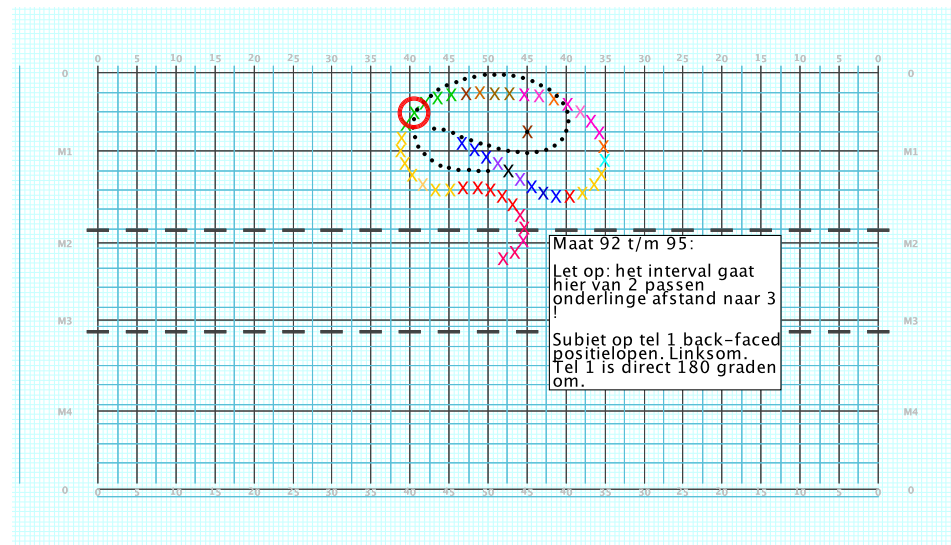

8 - Skyfall
Performer: Ellen Garnier

Set #2
Count: 8

8 - Skyfall
Performer: Ellen Garnier

Set #3
Count: 16

Set	Move Count	Right-Left	Visitor-Home
□	1	0 0	Left: 2.0 steps outside 45 yd In 8.0 steps in frnt of M1 yd In
○	2	8 8	Left: 2.0 steps outside 45 yd In 8.0 steps in frnt of M1 yd In
●	3	8 16	Left: On 45 yd In 8.0 steps in frnt of M1 yd In

Set	Move Count	Right-Left	Visitor-Home
□	2	8 8	Left: 2.0 steps outside 45 yd In 8.0 steps in frnt of M1 yd In
○	3	8 16	Left: On 45 yd In 8.0 steps in frnt of M1 yd In
●	4	8 24	Left: 3.25 steps inside 45 yd In 1.25 steps behind Home side line

8 - Skyfall
Performer: Ellen Garnier

Set #4
Count: 24

8 - Skyfall
Performer: Ellen Garnier

Set #5
Count: 40

Set Move Count	Right-Left	Visitor-Home
□ 3	8 16 Left: On 45 yd In	8.0 steps in frnt of M1 yd In
○ 4	8 24 Left: 3.25 steps inside 45 yd In	1.25 steps behind Home side line
● 5	16 40 Left: 0.75 steps inside 40 yd In	7.75 steps in frnt of M1 yd In