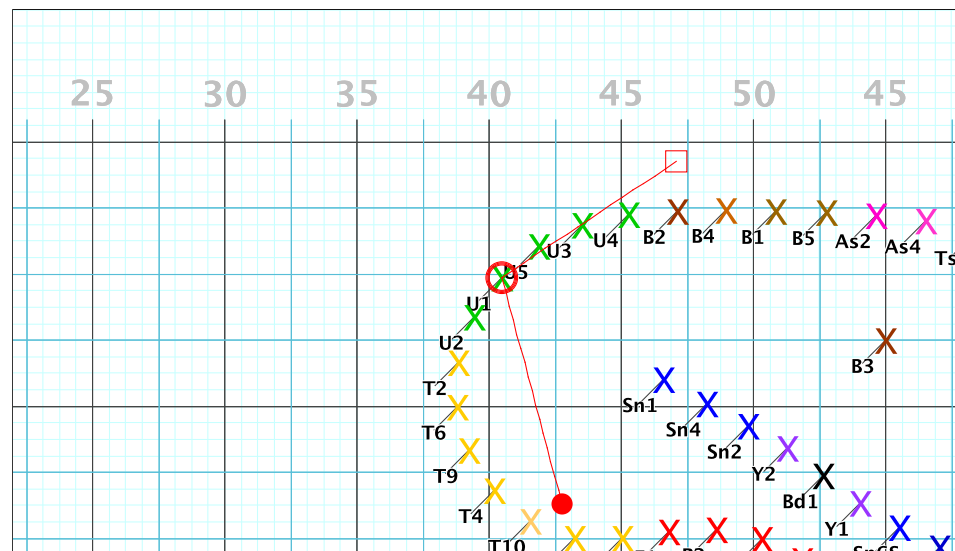

Set	Move Count	Right-Left	Visitor-Home
□	2	8 8	Left: 2.0 steps outside 45 yd In 8.0 steps in frnt of M1 yd In
○	3	8 16	Left: On 45 yd In 8.0 steps in frnt of M1 yd In
●	4	8 24	Left: 3.25 steps inside 45 yd In 1.25 steps behind Home side line

8 - Skyfall
Performer: Ellen Garnier

Set #4
Count: 24

8 - Skyfall
Performer: Ellen Garnier

Set #5
Count: 40

Set Move Count	Right-Left	Visitor-Home
□ 3	8 16 Left: On 45 yd In	8.0 steps in frnt of M1 yd In
○ 4	8 24 Left: 3.25 steps inside 45 yd In	1.25 steps behind Home side line
● 5	16 40 Left: 0.75 steps inside 40 yd In	7.75 steps in frnt of M1 yd In

Set Move Count	Right-Left	Visitor-Home
□ 4	8 24 Left: 3.25 steps inside 45 yd In	1.25 steps behind Home side line
○ 5	16 40 Left: 0.75 steps inside 40 yd In	7.75 steps in frnt of M1 yd In
● 6	16 56 Left: 3.5 steps outside 45 yd In	6.0 steps behind M1 yd In

8 - Skyfall
Performer: Ellen Garnier

Set #6
Count: 56

Set Move Count	Right-Left	Visitor-Home
□ 5	16 40 Left: 0.75 steps inside 40 yd In	7.75 steps in frnt of M1 yd In
○ 6	16 56 Left: 3.5 steps outside 45 yd In	6.0 steps behind M1 yd In
● 7	16 72 Left: 0.25 steps outside 40 yd In	6.25 steps behind M1 yd In