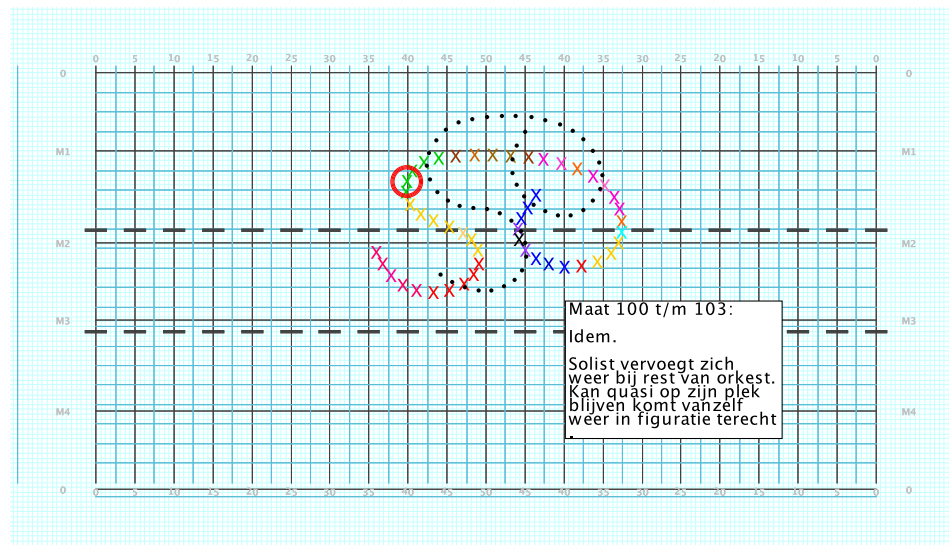

8 - Skyfall
Performer: Ellen Garnier

Set #6
Count: 56

Set Move Count	Right-Left	Visitor-Home
□ 5	16 40 Left: 0.75 steps inside 40 yd In	7.75 steps in frnt of M1 yd In
○ 6	16 56 Left: 3.5 steps outside 45 yd In	6.0 steps behind M1 yd In
● 7	16 72 Left: 0.25 steps outside 40 yd In	6.25 steps behind M1 yd In

8 - Skyfall
Performer: Ellen Garnier

Set #7
Count: 72

Set Move Count	Right-Left	Visitor-Home
□ 6	16 56 Left: 3.5 steps outside 45 yd In	6.0 steps behind M1 yd In
○ 7	16 72 Left: 0.25 steps outside 40 yd In	6.25 steps behind M1 yd In
● 8	16 88 Left: 2.0 steps outside of 50 yd In	4.25 steps in frnt of Home hash (@6,1)