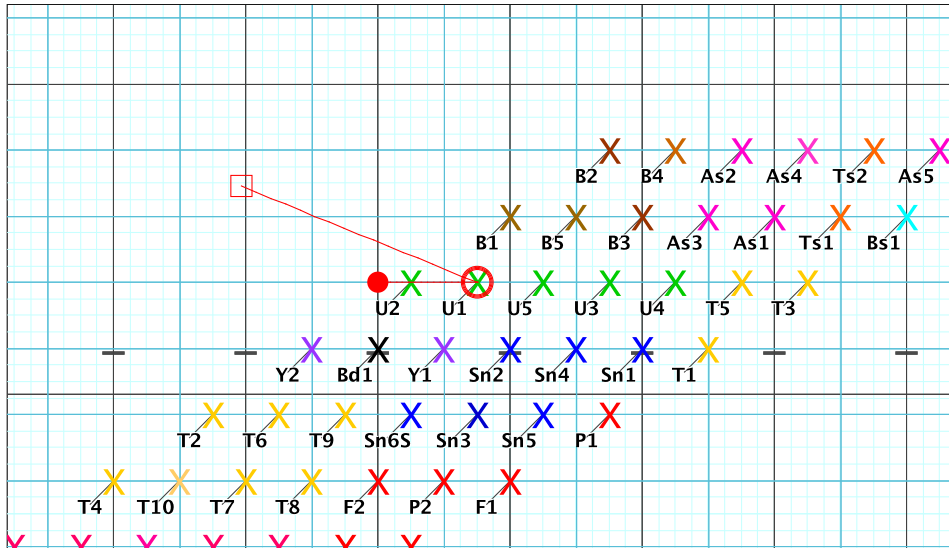

8 - Skyfall
Performer: Ellen Garnier

Set #6
Count: 56

Set Move Count	Right-Left	Visitor-Home
□ 5	16 40 Left: 0.75 steps inside 40 yd In	7.75 steps in frnt of M1 yd In
○ 6	16 56 Left: 3.5 steps outside 45 yd In	6.0 steps behind M1 yd In
● 7	16 72 Left: 0.25 steps outside 40 yd In	6.25 steps behind M1 yd In

8 - Skyfall
Performer: Ellen Garnier

Set #7
Count: 72

Set Move Count	Right-Left	Visitor-Home
□ 6	16 56 Left: 3.5 steps outside 45 yd In	6.0 steps behind M1 yd In
○ 7	16 72 Left: 0.25 steps outside 40 yd In	6.25 steps behind M1 yd In
● 8	16 88 Left: 2.0 steps outside of 50 yd In	4.25 steps in frnt of Home hash (@6,1)

8 – Skyfall
Performer: Ellen Garnier

Set #8
Count: 88

Set Move Count	Right-Left	Visitor-Home
□ 7	16 72 Left: 0.25 steps outside 40 yd In	6.25 steps behind M1 yd In
○ 8	16 88 Left: 2.0 steps outside of 50 yd In	4.25 steps in frnt of Home hash (@6,1)
● 9	16 104 Left: On 45 yd In	4.25 steps in frnt of Home hash (@6,1)