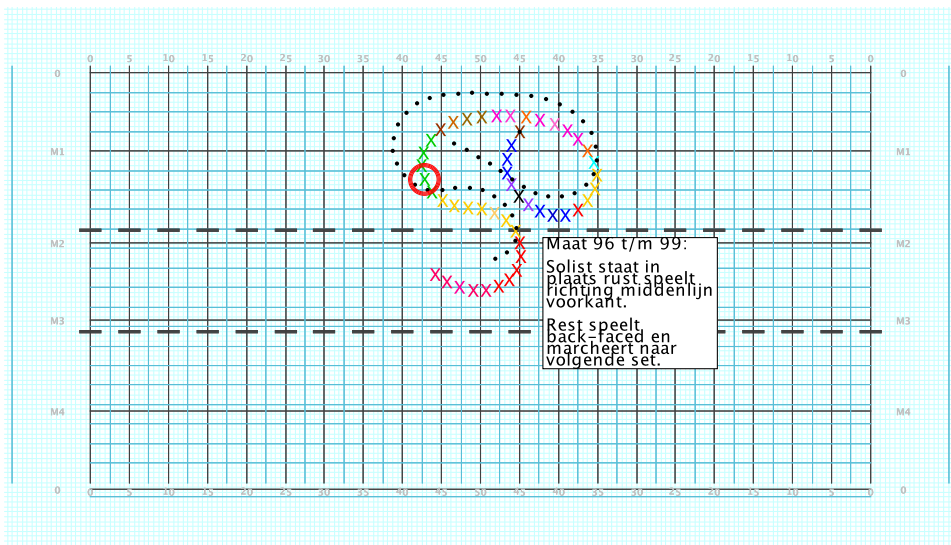

8 - Skyfall
Performer: Ellen Garnier

Set #6
Count: 56

Set Move Count	Right-Left	Visitor-Home
□ 5	16 40 Left: 0.75 steps inside 40 yd In	7.75 steps in frnt of M1 yd In
○ 6	16 56 Left: 3.5 steps outside 45 yd In	6.0 steps behind M1 yd In
● 7	16 72 Left: 0.25 steps outside 40 yd In	6.25 steps behind M1 yd In