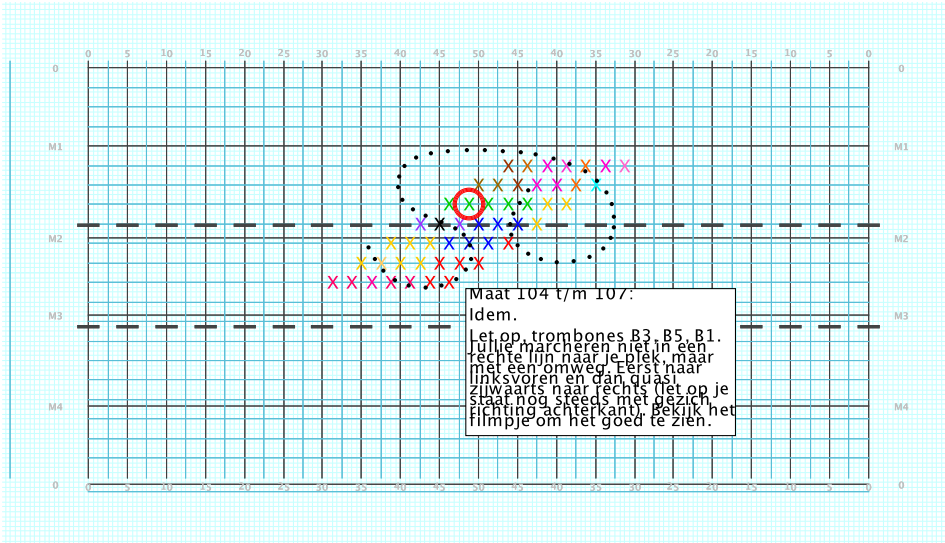

8 - Skyfall
Performer: Ellen Garnier

Set #6
Count: 56

Set Move Count	Right-Left	Visitor-Home
□ 5	16 40 Left: 0.75 steps inside 40 yd In	7.75 steps in frnt of M1 yd In
○ 6	16 56 Left: 3.5 steps outside 45 yd In	6.0 steps behind M1 yd In
● 7	16 72 Left: 0.25 steps outside 40 yd In	6.25 steps behind M1 yd In

8 - Skyfall
Performer: Ellen Garnier

Set #7
Count: 72

Set Move Count	Right-Left	Visitor-Home
□ 6	16 56 Left: 3.5 steps outside 45 yd In	6.0 steps behind M1 yd In
○ 7	16 72 Left: 0.25 steps outside 40 yd In	6.25 steps behind M1 yd In
● 8	16 88 Left: 2.0 steps outside of 50 yd In	4.25 steps in frnt of Home hash (@6,1)

8 – Skyfall
Performer: Ellen Garnier

Set #8
Count: 88

Set Move Count	Right-Left	Visitor-Home
□ 7	16 72 Left: 0.25 steps outside 40 yd In	6.25 steps behind M1 yd In
○ 8	16 88 Left: 2.0 steps outside of 50 yd In	4.25 steps in frnt of Home hash (@6,1)
● 9	16 104 Left: On 45 yd In	4.25 steps in frnt of Home hash (@6,1)