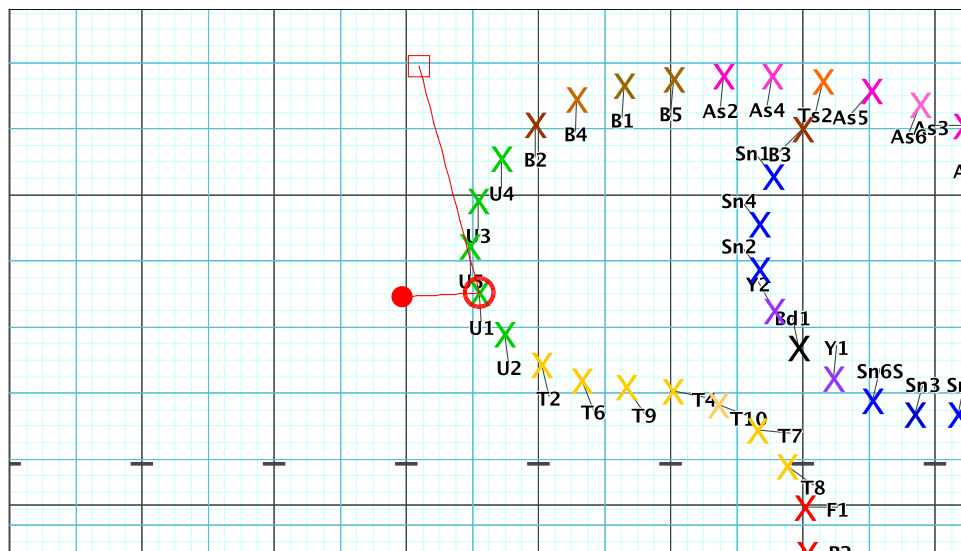

8 - Skyfall
Performer: Ellen Garnier

Set #4
Count: 24

8 - Skyfall
Performer: Ellen Garnier

Set #5
Count: 40

Set Move Count	Right-Left	Visitor-Home
□ 3	8 16 Left: On 45 yd In	8.0 steps in frnt of M1 yd In
○ 4	8 24 Left: 3.25 steps inside 45 yd In	1.25 steps behind Home side line
● 5	16 40 Left: 0.75 steps inside 40 yd In	7.75 steps in frnt of M1 yd In

Set Move Count	Right-Left	Visitor-Home
□ 4	8 24 Left: 3.25 steps inside 45 yd In	1.25 steps behind Home side line
○ 5	16 40 Left: 0.75 steps inside 40 yd In	7.75 steps in frnt of M1 yd In
● 6	16 56 Left: 3.5 steps outside 45 yd In	6.0 steps behind M1 yd In

8 - Skyfall
Performer: Ellen Garnier

Set #6
Count: 56

Set Move Count	Right-Left	Visitor-Home
□ 5	16 40 Left: 0.75 steps inside 40 yd In	7.75 steps in frnt of M1 yd In
○ 6	16 56 Left: 3.5 steps outside 45 yd In	6.0 steps behind M1 yd In
● 7	16 72 Left: 0.25 steps outside 40 yd In	6.25 steps behind M1 yd In