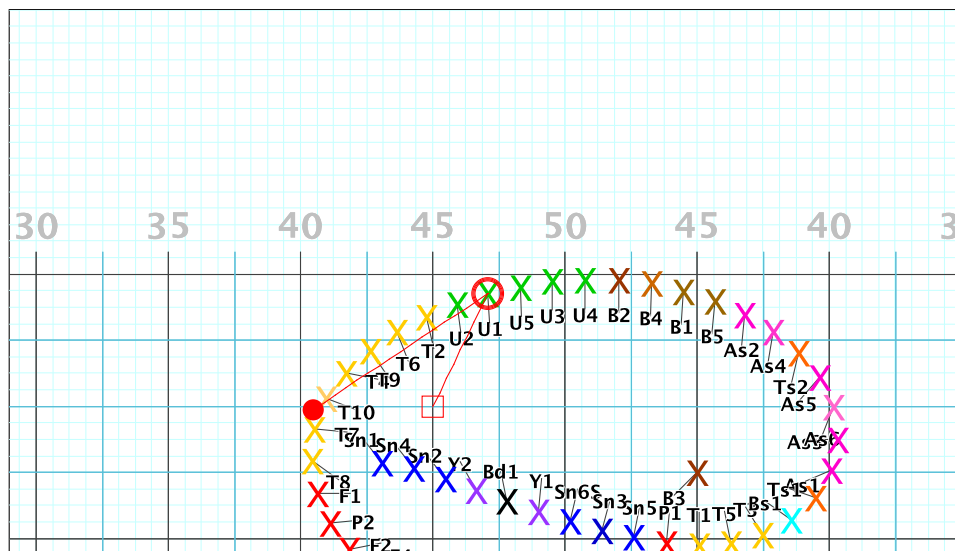

8 - Skyfall
Performer: Ellen Garnier

Set #2
Count: 8

8 - Skyfall
Performer: Ellen Garnier

Set #3
Count: 16

Set	Move Count	Right-Left	Visitor-Home
□	1	0 0	Left: 2.0 steps outside 45 yd In 8.0 steps in frnt of M1 yd In
○	2	8 8	Left: 2.0 steps outside 45 yd In 8.0 steps in frnt of M1 yd In
●	3	8 16	Left: On 45 yd In 8.0 steps in frnt of M1 yd In

Set	Move Count	Right-Left	Visitor-Home
□	2	8 8	Left: 2.0 steps outside 45 yd In 8.0 steps in frnt of M1 yd In
○	3	8 16	Left: On 45 yd In 8.0 steps in frnt of M1 yd In
●	4	8 24	Left: 3.25 steps inside 45 yd In 1.25 steps behind Home side line

8 - Skyfall
Performer: Ellen Garnier

Set #4
Count: 24

8 - Skyfall
Performer: Ellen Garnier

Set #5
Count: 40

Set Move Count	Right-Left	Visitor-Home
□ 3	8 16 Left: On 45 yd In	8.0 steps in frnt of M1 yd In
○ 4	8 24 Left: 3.25 steps inside 45 yd In	1.25 steps behind Home side line
● 5	16 40 Left: 0.75 steps inside 40 yd In	7.75 steps in frnt of M1 yd In