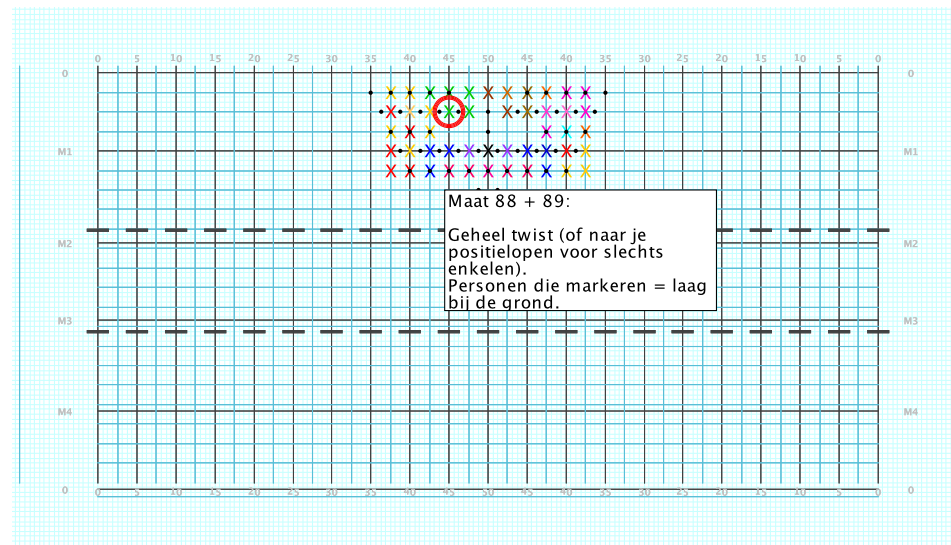

8 - Skyfall
Performer: Ellen Garnier

Set #1
Count: 0

8 - Skyfall

Performed by:
Ellen Garnier
 X U1

Set	Move Count	Right-Left	Visitor-Home
○ 1	0	0	Left: 2.0 steps outside 45 yd In 8.0 steps in frnt of M1 yd In
● 2	8	8	Left: 2.0 steps outside 45 yd In 8.0 steps in frnt of M1 yd In

8 - Skyfall
Performer: Ellen Garnier

Set #2
Count: 8

8 - Skyfall
Performer: Ellen Garnier

Set #3
Count: 16

Set	Move Count	Right-Left	Visitor-Home
□	1	0 0	Left: 2.0 steps outside 45 yd In 8.0 steps in frnt of M1 yd In
○	2	8 8	Left: 2.0 steps outside 45 yd In 8.0 steps in frnt of M1 yd In
●	3	8 16	Left: On 45 yd In 8.0 steps in frnt of M1 yd In