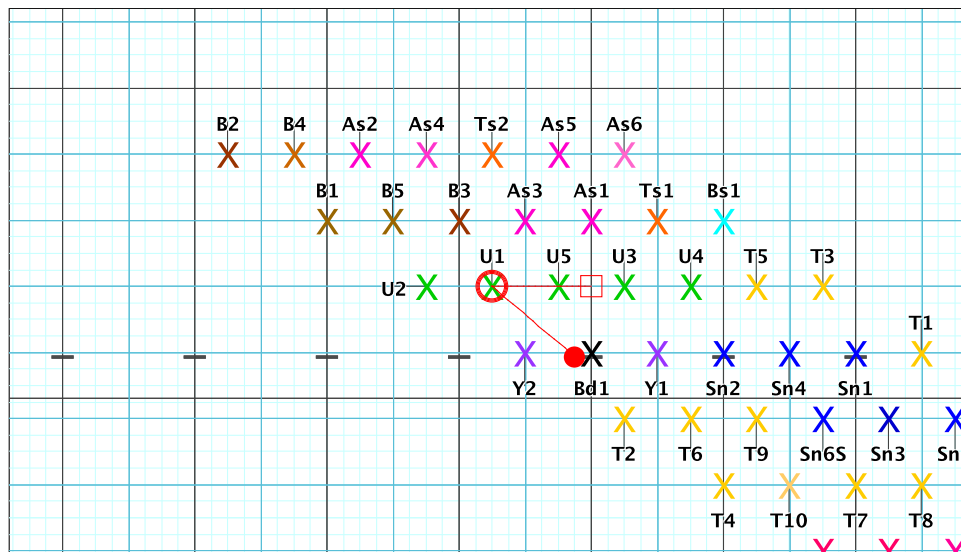

8 – Skyfall
Performer: Ellen Garnier

Set #8
Count: 88

Set Move Count	Right-Left	Visitor-Home
□ 7	16 72 Left: 0.25 steps outside 40 yd In	6.25 steps behind M1 yd In
○ 8	16 88 Left: 2.0 steps outside of 50 yd In	4.25 steps in frnt of Home hash (@6,1)
● 9	16 104 Left: On 45 yd In	4.25 steps in frnt of Home hash (@6,1)

8 – Skyfall
Performer: Ellen Garnier

Set #9
Count: 104

Set Move Count	Right-Left	Visitor-Home
□ 8	16 88 Left: 2.0 steps outside of 50 yd In	4.25 steps in frnt of Home hash (@6,1)
○ 9	16 104 Left: On 45 yd In	4.25 steps in frnt of Home hash (@6,1)
● 10	16 120 Left: 2.0 steps inside 40 yd In	4.25 steps in frnt of Home hash (@6,1)

8 - Skyfall
Performer: Ellen Garnier

Set #10
Count: 120

Set Move Count	Right-Left	Visitor-Home
□ 9	16 104 Left: On 45 yd In	4.25 steps in frnt of Home hash (@6,1)
○ 10	16 120 Left: 2.0 steps inside 40 yd In	4.25 steps in frnt of Home hash (@6,1)
● 11	16 136 Left: 1.0 steps outside 45 yd In	on Home hash (@6,1)

8 - Skyfall
Performer: Ellen Garnier

Set #11
Count: 136

Set Move Count	Right-Left	Visitor-Home
□ 10	16 120 Left: 2.0 steps inside 40 yd In	4.25 steps in frnt of Home hash (@6,1)
○ 11	16 136 Left: 1.0 steps outside 45 yd In	on Home hash (@6,1)
● 12	8 144 Left: 1.0 steps outside 45 yd In	8.0 steps behind M1 yd In