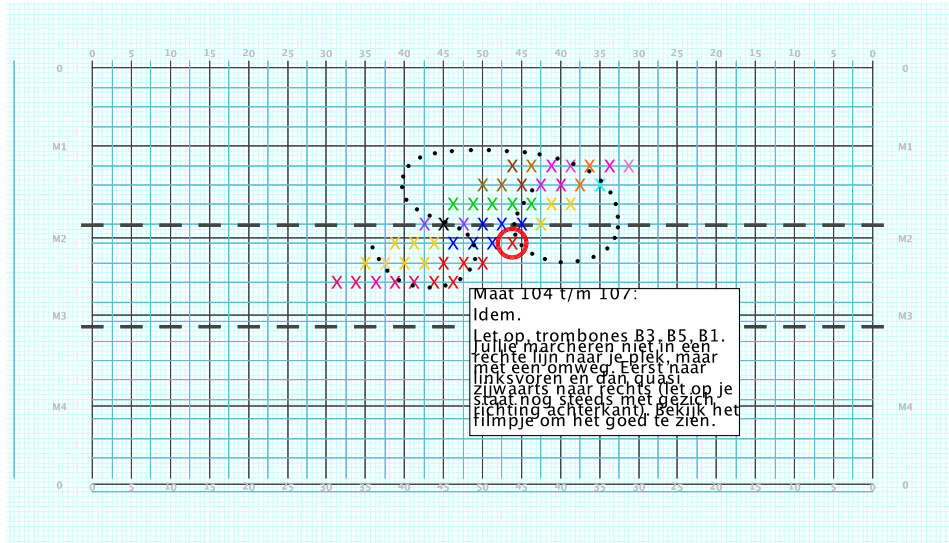

8 - Skyfall
Performer: Esther Theunisz

Set #7
Count: 72

Set Move Count	Right-Left	Visitor-Home
□ 6	16 56 Right: 4.0 steps outside 40 yd In	4.25 steps in frnt of Home hash (@6,1)
○ 7	16 72 Right: 3.5 steps outside 40 yd In	5.0 steps behind M2 yd In
● 8	16 88 Right: 2.0 steps inside 45 yd In	1.25 steps behind M2 yd In

8 - Skyfall
Performer: Esther Theunisz

Set #8
Count: 88

Set	Move	Count	Right-Left	Visitor-Home
□	7	16	72 Right: 3.5 steps outside 40 yd In	5.0 steps behind M2 yd In
○	8	16	88 Right: 2.0 steps inside 45 yd In	1.25 steps behind M2 yd In
●	9	16	104 Right: 4.0 steps inside 40 yd In	1.25 steps behind M2 yd In