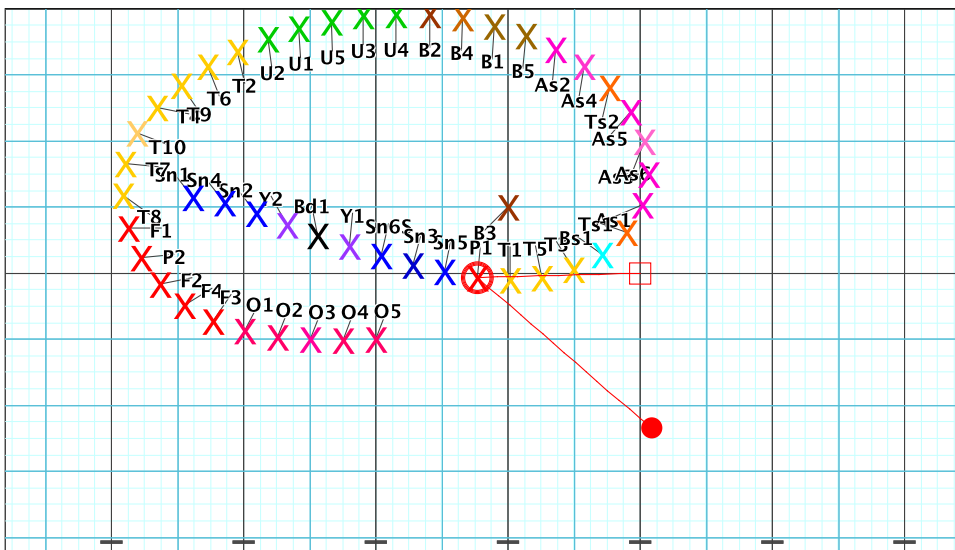

Set #3
Count: 16

Set Move Count	Right-Left	Visitor-Home
□ 2	8 8 Right: 2.0 steps inside 40 yd ln	on M1 yd ln
○ 3	8 16 Right: On 40 yd ln	on M1 yd ln
● 4	8 24 Right: 2.0 steps inside 45 yd ln	0.25 steps behind M1 yd ln

Set	Move Count	Right-Left	Visitor-Home
□	3	8 16	Right: On 40 yd In on M1 yd In
○	4	8 24	Right: 2.0 steps inside 45 yd In 0.25 steps behind M1 yd In
●	5	16 40	Right: 0.75 steps outside 40 yd In 7.0 steps in frnt of Home hash (@6,1)