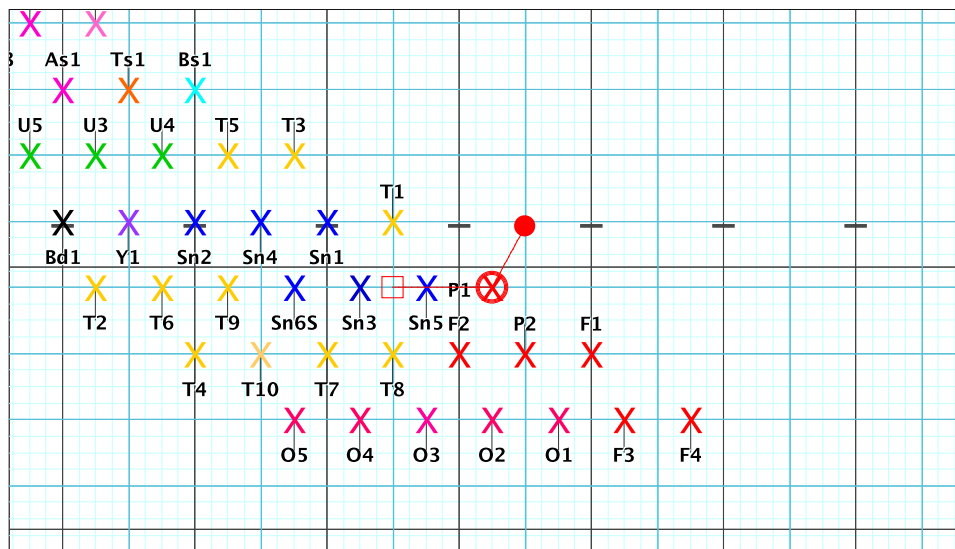

8 - Skyfall
Performer: Esther Theunisz

Set #8
Count: 88

Set	Move	Count	Right-Left	Visitor-Home
□	7	16	72 Right: 3.5 steps outside 40 yd In	5.0 steps behind M2 yd In
○	8	16	88 Right: 2.0 steps inside 45 yd In	1.25 steps behind M2 yd In
●	9	16	104 Right: 4.0 steps inside 40 yd In	1.25 steps behind M2 yd In

8 - Skyfall
Performer: Esther Theunisz

Set #9
Count: 104

Set	Move	Count	Right-Left	Visitor-Home
□	8	16	88 Right: 2.0 steps inside 45 yd In	1.25 steps behind M2 yd In
○	9	16	104 Right: 4.0 steps inside 40 yd In	1.25 steps behind M2 yd In
●	10	16	120 Right: 2.0 steps outside 40 yd In	1.25 steps behind M2 yd In

8 - Skyfall
Performer: Esther Theunisz

Set #10
Count: 120

Set Move Count	Right-Left	Visitor-Home
□ 9	16 104 Right: 4.0 steps inside 40 yd In	1.25 steps behind M2 yd In
○ 10	16 120 Right: 2.0 steps outside 40 yd In	1.25 steps behind M2 yd In
● 11	16 136 Right: 4.0 steps inside 35 yd In	on Home hash (@6,1)