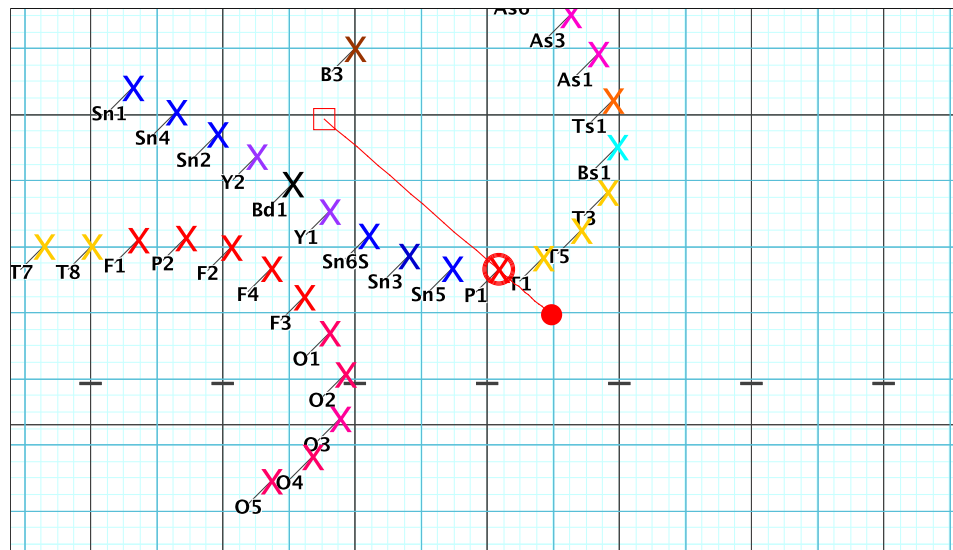

Set #2
Count: 8

Set Move Count	Right-Left	Visitor-Home
□ 1	0 0 Right: 2.0 steps inside 40 yd ln	on M1 yd ln
○ 2	8 8 Right: 2.0 steps inside 40 yd ln	on M1 yd ln
● 3	8 16 Right: On 40 yd ln	on M1 yd ln

8 - Skyfall
Performer: Esther Theunisz

Set #3
Count: 16

Set Move Count	Right-Left	Visitor-Home
□ 2	8 8 Right: 2.0 steps inside 40 yd ln	on M1 yd ln
○ 3	8 16 Right: On 40 yd ln	on M1 yd ln
● 4	8 24 Right: 2.0 steps inside 45 yd ln	0.25 steps behind M1 yd ln

Set	Move Count	Right-Left	Visitor-Home
□	3	8 16	Right: On 40 yd In on M1 yd In
○	4	8 24	Right: 2.0 steps inside 45 yd In 0.25 steps behind M1 yd In
●	5	16 40	Right: 0.75 steps outside 40 yd In 7.0 steps in frnt of Home hash (@6,1)

Set	Move Count	Right-Left	Visitor-Home
□	4	8 24	Right: 2.0 steps inside 45 yd In 0.25 steps behind M1 yd In
○	5	16 40	Right: 0.75 steps outside 40 yd In 7.0 steps in frnt of Home hash (@6,1)
●	6	16 56	Right: 4.0 steps outside 40 yd In 4.25 steps in frnt of Home hash (@6,1)