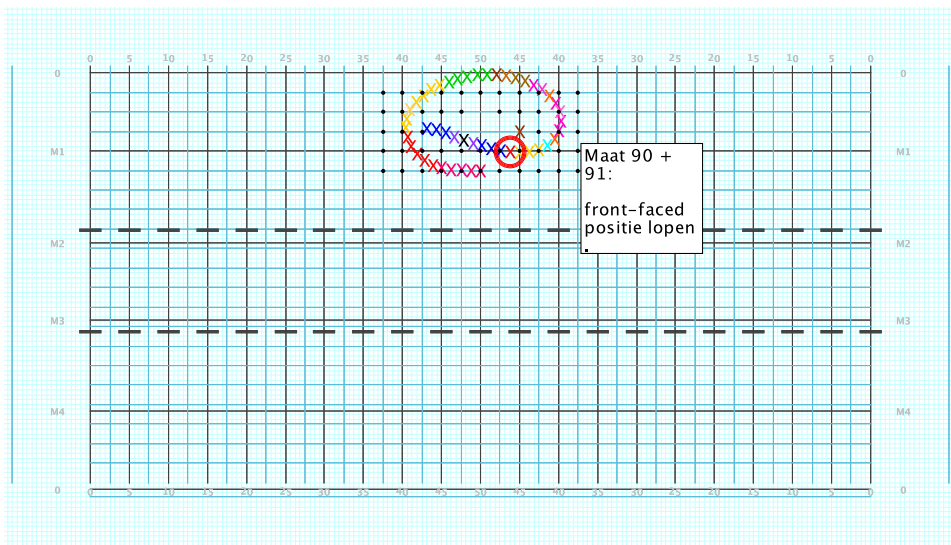

8 - Skyfall

Performer: Esther Theunisz

Set #4

Count: 24