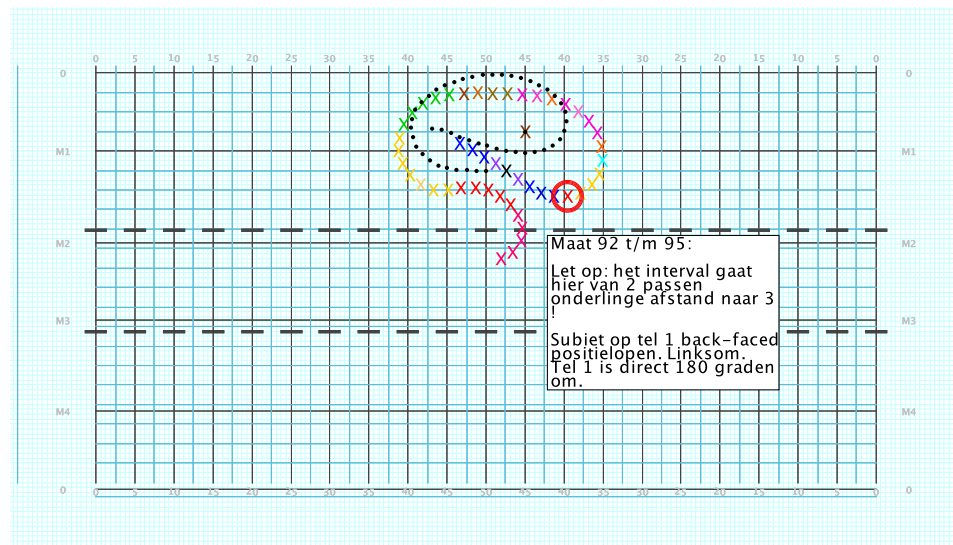

Set #3
Count: 16

Set Move Count	Right-Left	Visitor-Home
□ 2	8 8 Right: 2.0 steps inside 40 yd ln	on M1 yd ln
○ 3	8 16 Right: On 40 yd ln	on M1 yd ln
● 4	8 24 Right: 2.0 steps inside 45 yd ln	0.25 steps behind M1 yd ln

Set	Move Count	Right-Left	Visitor-Home
□	3	8 16	Right: On 40 yd In on M1 yd In
○	4	8 24	Right: 2.0 steps inside 45 yd In 0.25 steps behind M1 yd In
●	5	16 40	Right: 0.75 steps outside 40 yd In 7.0 steps in frnt of Home hash (@6,1)