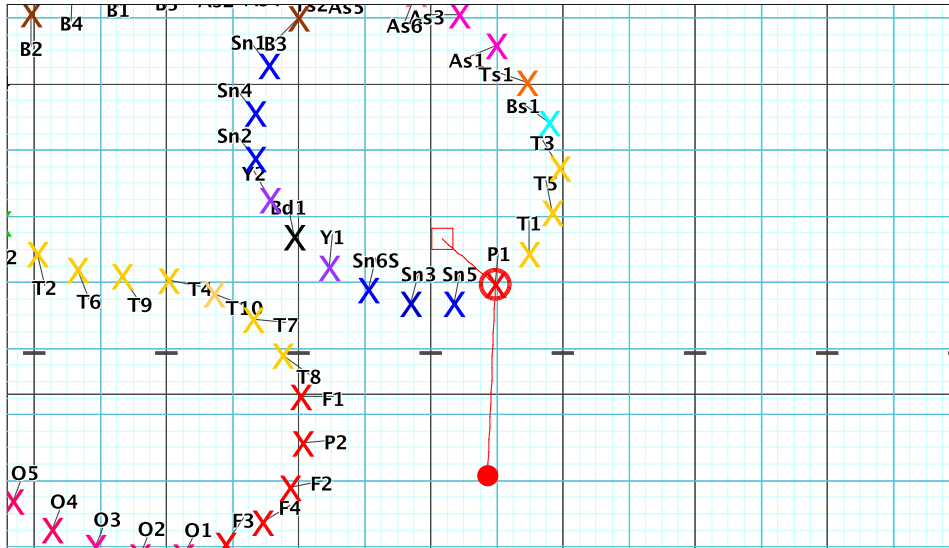

8 - Skyfall
Performer: Esther Theunisz

Set #6
Count: 56

Set Move Count	Right-Left	Visitor-Home
□ 5	16 40 Right: 0.75 steps outside 40 yd In	7.0 steps in frnt of Home hash (@6,1)
○ 6	16 56 Right: 4.0 steps outside 40 yd In	4.25 steps in frnt of Home hash (@6,1)
● 7	16 72 Right: 3.5 steps outside 40 yd In	5.0 steps behind M2 yd In