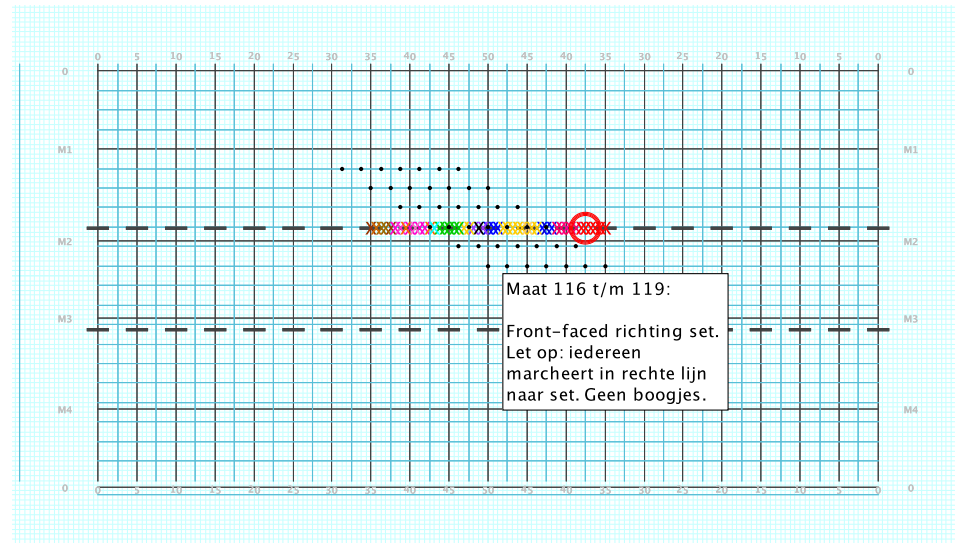

8 - Skyfall
Performer: Esther Theunisz

Set #11
Count: 136

Set Move Count	Right-Left	Visitor-Home
□ 10	16 120 Right: 2.0 steps outside 40 yd In	1.25 steps behind M2 yd In
○ 11	16 136 Right: 4.0 steps inside 35 yd In	on Home hash (@6,1)
● 12	8 144 Right: 4.0 steps inside 35 yd In	8.0 steps behind M1 yd In