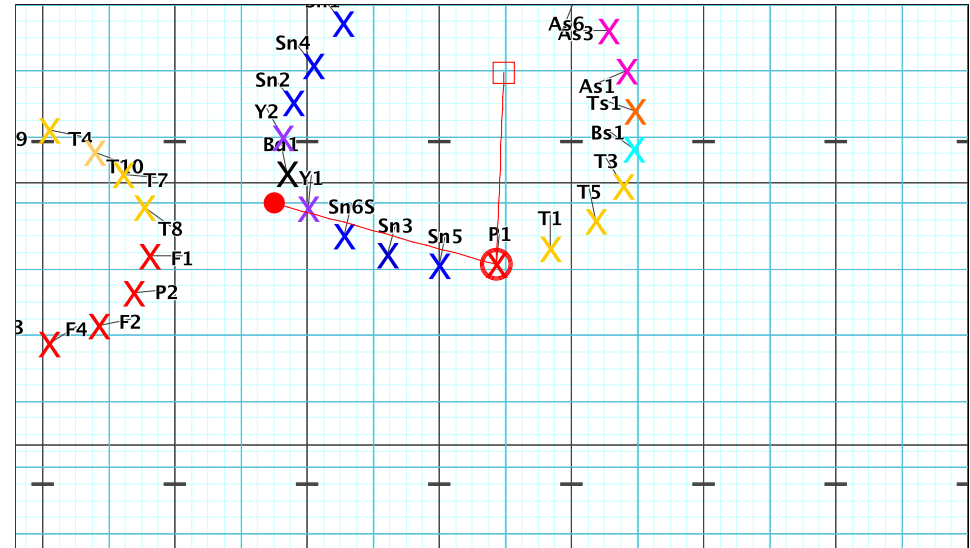

Set	Move Count	Right-Left	Visitor-Home
□	4	8 24	Right: 2.0 steps inside 45 yd In 0.25 steps behind M1 yd In
○	5	16 40	Right: 0.75 steps outside 40 yd In 7.0 steps in frnt of Home hash (@6,1)
●	6	16 56	Right: 4.0 steps outside 40 yd In 4.25 steps in frnt of Home hash (@6,1)

8 - Skyfall
Performer: Esther Theunisz

Set #6
Count: 56

Set Move Count	Right-Left	Visitor-Home
□ 5	16 40 Right: 0.75 steps outside 40 yd In	7.0 steps in frnt of Home hash (@6,1)
○ 6	16 56 Right: 4.0 steps outside 40 yd In	4.25 steps in frnt of Home hash (@6,1)
● 7	16 72 Right: 3.5 steps outside 40 yd In	5.0 steps behind M2 yd In

8 - Skyfall
Performer: Esther Theunisz

Set #7
Count: 72

Set Move Count	Right-Left	Visitor-Home
□ 6	16 56 Right: 4.0 steps outside 40 yd In	4.25 steps in frnt of Home hash (@6,1)
○ 7	16 72 Right: 3.5 steps outside 40 yd In	5.0 steps behind M2 yd In
● 8	16 88 Right: 2.0 steps inside 45 yd In	1.25 steps behind M2 yd In