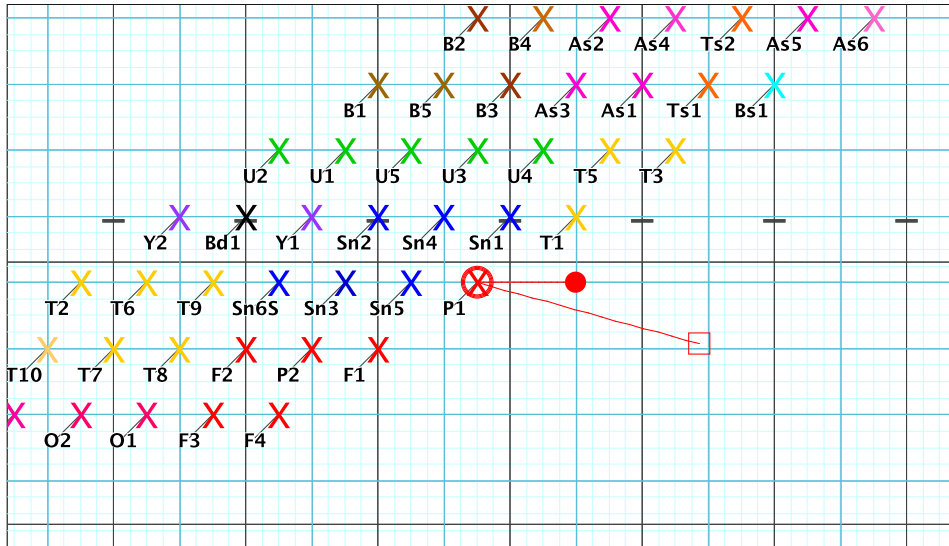

8 - Skyfall
Performer: Esther Theunisz

Set #6
Count: 56

Set Move Count	Right-Left	Visitor-Home
□ 5	16 40 Right: 0.75 steps outside 40 yd In	7.0 steps in frnt of Home hash (@6,1)
○ 6	16 56 Right: 4.0 steps outside 40 yd In	4.25 steps in frnt of Home hash (@6,1)
● 7	16 72 Right: 3.5 steps outside 40 yd In	5.0 steps behind M2 yd In

8 - Skyfall
Performer: Esther Theunisz

Set #7
Count: 72

Set Move Count	Right-Left	Visitor-Home
□ 6	16 56 Right: 4.0 steps outside 40 yd In	4.25 steps in frnt of Home hash (@6,1)
○ 7	16 72 Right: 3.5 steps outside 40 yd In	5.0 steps behind M2 yd In
● 8	16 88 Right: 2.0 steps inside 45 yd In	1.25 steps behind M2 yd In

8 - Skyfall
Performer: Esther Theunisz

Set #8
Count: 88

Set	Move	Count	Right-Left	Visitor-Home
□	7	16	72 Right: 3.5 steps outside 40 yd In	5.0 steps behind M2 yd In
○	8	16	88 Right: 2.0 steps inside 45 yd In	1.25 steps behind M2 yd In
●	9	16	104 Right: 4.0 steps inside 40 yd In	1.25 steps behind M2 yd In