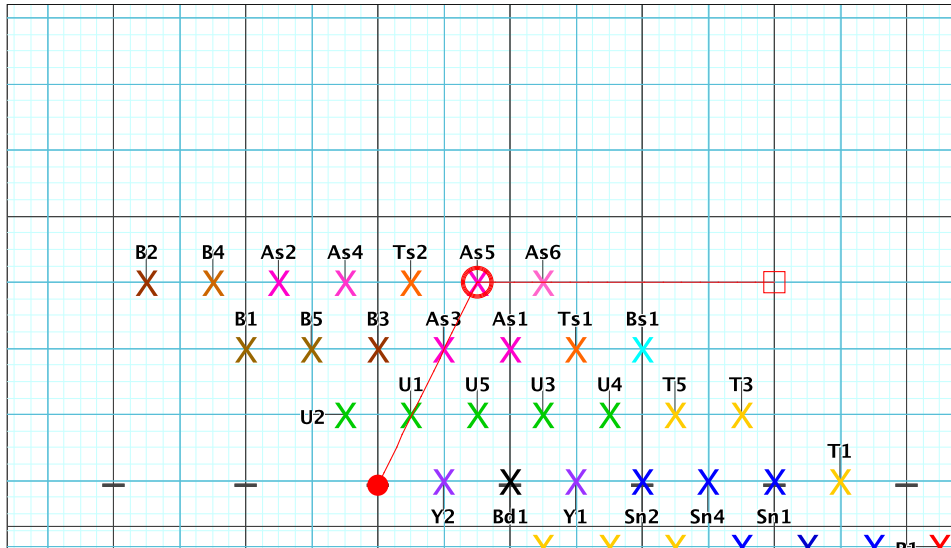

8 - Skyfall  
Performer: Femke Aerts

Set #8  
Count: 88

Set	Move	Count	Right-Left	Visitor-Home
□	7	16	72 Right: 2.25 steps inside 35 yd In	5.0 steps behind M1 yd In
○	8	16	88 Right: 2.0 steps outside 35 yd In	4.0 steps behind M1 yd In
●	9	16	104 Right: On 45 yd In	4.0 steps behind M1 yd In

8 - Skyfall  
Performer: Femke Aerts

Set #9  
Count: 104

Set	Move	Count	Right-Left	Visitor-Home
□	8	16	88 Right: 2.0 steps outside 35 yd In	4.0 steps behind M1 yd In
○	9	16	104 Right: On 45 yd In	4.0 steps behind M1 yd In
●	10	16	120 Left: 2.0 steps outside 45 yd In	4.0 steps behind M1 yd In

8 - Skyfall  
Performer: Femke Aerts

Set #10  
Count: 120

8 - Skyfall  
Performer: Femke Aerts

Set #11  
Count: 136

Set	Move	Count	Right-Left	Visitor-Home
□	9	16	104 Right: On 45 yd In	4.0 steps behind M1 yd In
○	10	16	120 Left: 2.0 steps outside 45 yd In	4.0 steps behind M1 yd In
●	11	16	136 Left: On 40 yd In	on Home hash (@6,1)