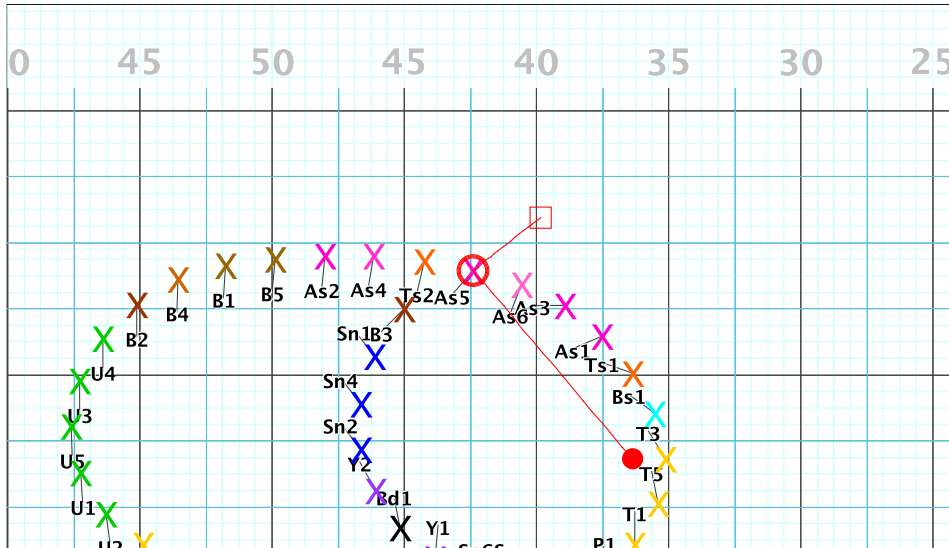

8 - Skyfall

Performed by:  
**Femke Aerts**  
 X As5

Set	Move Count	Right-Left	Visitor-Home
○ 1	0	0	Right: 4.0 steps inside 35 yd In 4.0 steps behind Home side line
● 2	8	8	Right: 4.0 steps inside 35 yd In 4.0 steps behind Home side line

8 - Skyfall  
Performer: Femke Aerts

Set #2  
Count: 8

8 - Skyfall  
Performer: Femke Aerts

Set #3  
Count: 16

Set Move Count	Right-Left	Visitor-Home
□ 1	0 0 Right: 4.0 steps inside 35 yd In	4.0 steps behind Home side line
○ 2	8 8 Right: 4.0 steps inside 35 yd In	4.0 steps behind Home side line
● 3	8 16 Right: On 40 yd In	4.0 steps behind Home side line

Set Move Count	Right-Left	Visitor-Home
□ 2	8 8 Right: 4.0 steps inside 35 yd In	4.0 steps behind Home side line
○ 3	8 16 Right: On 40 yd In	4.0 steps behind Home side line
● 4	8 24 Right: 0.5 steps inside 40 yd In	6.25 steps behind Home side line

**8 – Skyfall**  
**Performer: Femke Aerts**

**Set #6**  
**Count: 56**

**8 – Skyfall**  
**Performer: Femke Aerts**

**Set #7**  
**Count: 72**

Set	Move	Count	Right-Left	Visitor-Home
□	5	16	40 Right: 0.25 steps outside 40 yd In	6.5 steps behind Home side line
○	6	16	56 Right: 3.75 steps inside 40 yd In	6.25 steps in frnt of M1 yd In
●	7	16	72 Right: 2.25 steps inside 35 yd In	5.0 steps behind M1 yd In