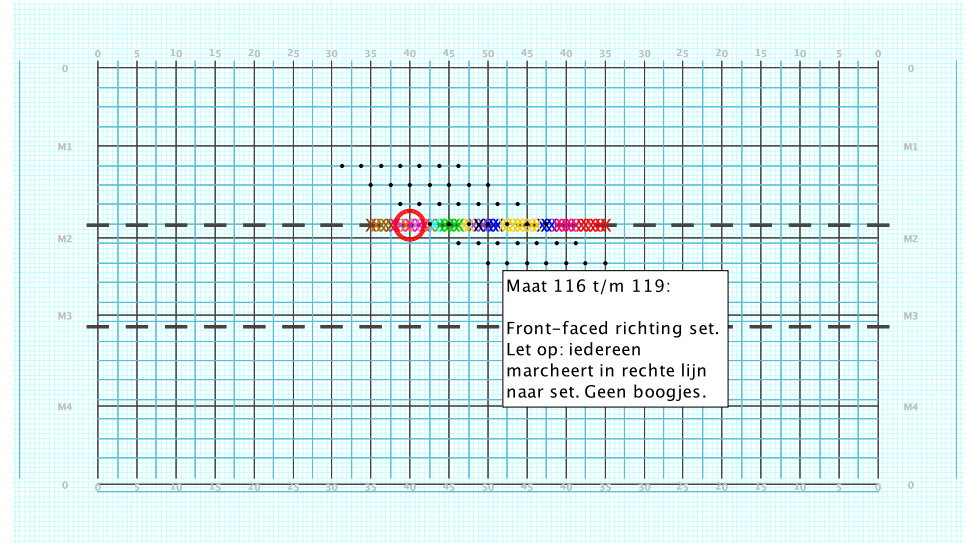

8 - Skyfall  
Performer: Femke Aerts

Set #8  
Count: 88

Set	Move	Count	Right-Left	Visitor-Home
□	7	16	72 Right: 2.25 steps inside 35 yd In	5.0 steps behind M1 yd In
○	8	16	88 Right: 2.0 steps outside 35 yd In	4.0 steps behind M1 yd In
●	9	16	104 Right: On 45 yd In	4.0 steps behind M1 yd In

8 - Skyfall  
Performer: Femke Aerts

Set #9  
Count: 104

Set	Move	Count	Right-Left	Visitor-Home
□	8	16	88 Right: 2.0 steps outside 35 yd In	4.0 steps behind M1 yd In
○	9	16	104 Right: On 45 yd In	4.0 steps behind M1 yd In
●	10	16	120 Left: 2.0 steps outside 45 yd In	4.0 steps behind M1 yd In

8 - Skyfall  
Performer: Femke Aerts

Set #10  
Count: 120

8 - Skyfall  
Performer: Femke Aerts

Set #11  
Count: 136

Set	Move	Count	Right-Left	Visitor-Home
□	9	16	104 Right: On 45 yd In	4.0 steps behind M1 yd In
○	10	16	120 Left: 2.0 steps outside 45 yd In	4.0 steps behind M1 yd In
●	11	16	136 Left: On 40 yd In	on Home hash (@6,1)