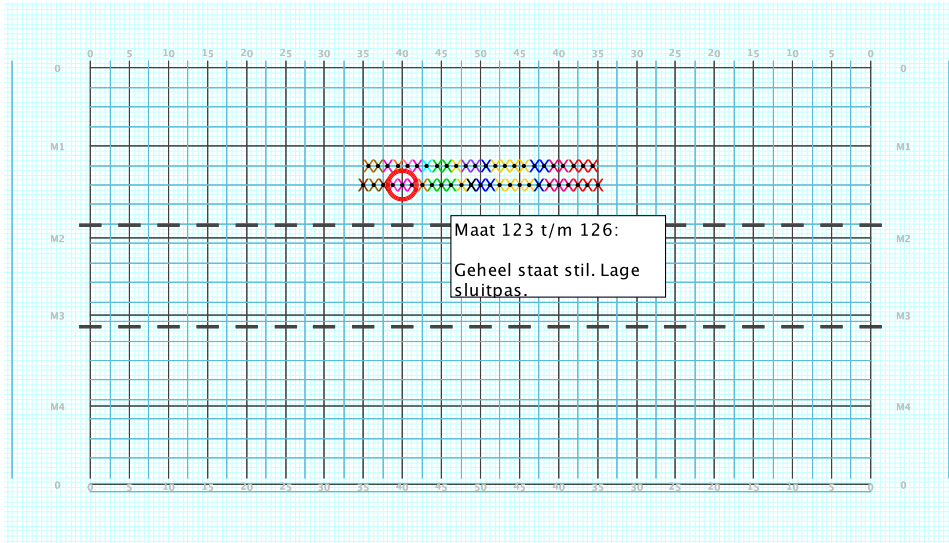

8 - Skyfall  
Performer: Femke Aerts

Set #12  
Count: 144

Set Move Count	Right-Left	Visitor-Home
□ 11	16 136 Left: On 40 yd In	on Home hash (@6,1)
○ 12	8 144 Left: On 40 yd In	8.0 steps behind M1 yd In
● 13	4 148 Left: On 40 yd In	8.0 steps behind M1 yd In

8 - Skyfall  
Performer: Femke Aerts

Set #13  
Count: 148

Set Move Count	Right-Left	Visitor-Home
□ 12	8 144 Left: On 40 yd In	8.0 steps behind M1 yd In
○ 13	4 148 Left: On 40 yd In	8.0 steps behind M1 yd In
● 13A	4 152 Left: On 40 yd In	8.0 steps behind M1 yd In

8 - Skyfall  
Performer: Femke Aerts

Set #13A  
Count: 152

Set	Move Count	Right-Left	Visitor-Home
□ 13	4	148	Left: On 40 yd In 8.0 steps behind M1 yd In
○ 13A	4	152	Left: On 40 yd In 8.0 steps behind M1 yd In
● 13B	12	164	Left: On 40 yd In 8.0 steps behind M1 yd In