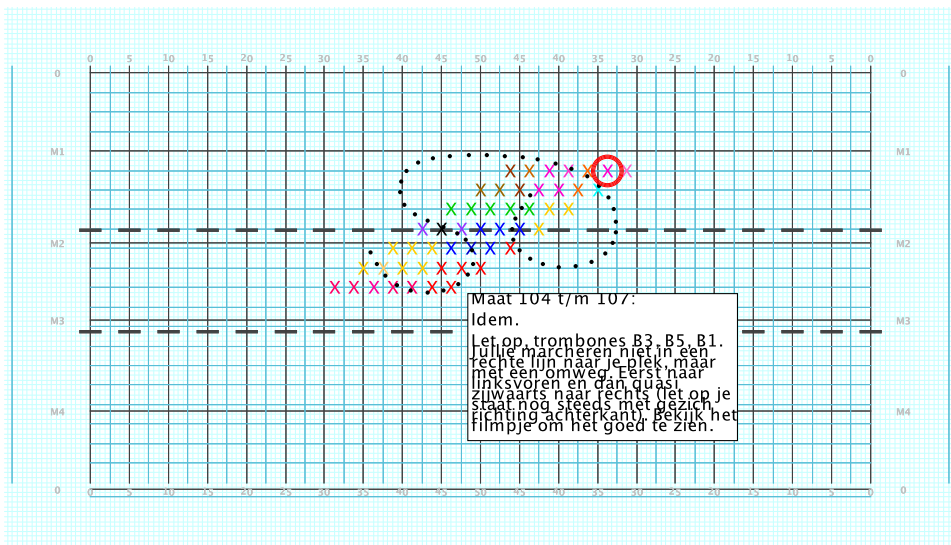

8 - Skyfall
Performer: Femke Aerts

Set #8
Count: 88

Set	Move	Count	Right-Left	Visitor-Home
□	7	16	72 Right: 2.25 steps inside 35 yd In	5.0 steps behind M1 yd In
○	8	16	88 Right: 2.0 steps outside 35 yd In	4.0 steps behind M1 yd In
●	9	16	104 Right: On 45 yd In	4.0 steps behind M1 yd In