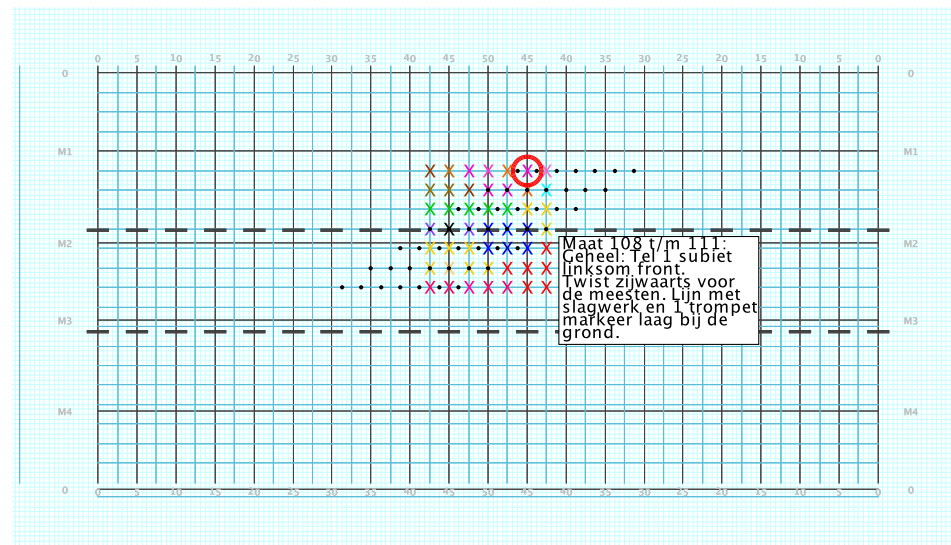

8 - Skyfall  
Performer: Femke Aerts

Set #8  
Count: 88

Set	Move	Count	Right-Left	Visitor-Home
□	7	16	72 Right: 2.25 steps inside 35 yd In	5.0 steps behind M1 yd In
○	8	16	88 Right: 2.0 steps outside 35 yd In	4.0 steps behind M1 yd In
●	9	16	104 Right: On 45 yd In	4.0 steps behind M1 yd In

8 - Skyfall  
Performer: Femke Aerts

Set #9  
Count: 104

Set	Move	Count	Right-Left	Visitor-Home
□	8	16	88 Right: 2.0 steps outside 35 yd In	4.0 steps behind M1 yd In
○	9	16	104 Right: On 45 yd In	4.0 steps behind M1 yd In
●	10	16	120 Left: 2.0 steps outside 45 yd In	4.0 steps behind M1 yd In