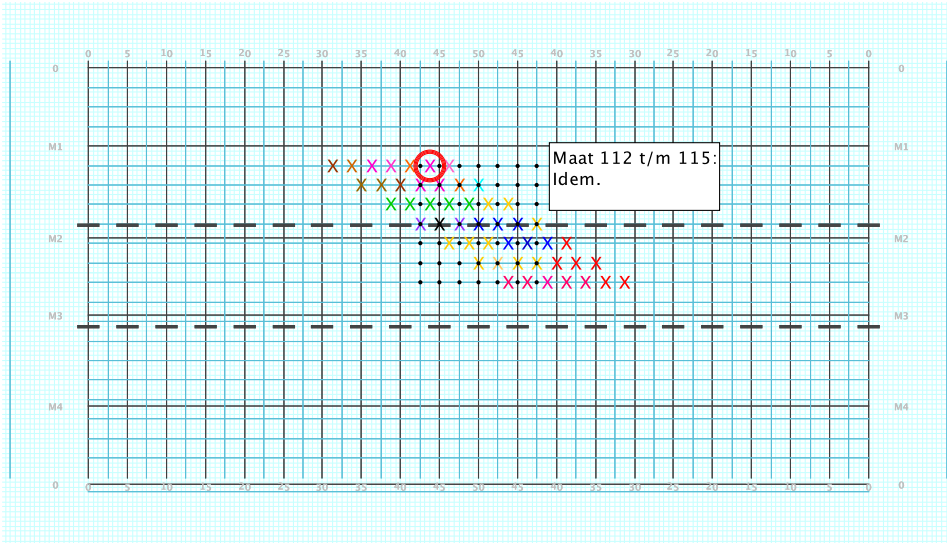

8 - Skyfall  
Performer: Femke Aerts

Set #8  
Count: 88

Set	Move	Count	Right-Left	Visitor-Home
□	7	16	72 Right: 2.25 steps inside 35 yd In	5.0 steps behind M1 yd In
○	8	16	88 Right: 2.0 steps outside 35 yd In	4.0 steps behind M1 yd In
●	9	16	104 Right: On 45 yd In	4.0 steps behind M1 yd In

8 - Skyfall  
Performer: Femke Aerts

Set #9  
Count: 104

Set	Move	Count	Right-Left	Visitor-Home
□	8	16	88 Right: 2.0 steps outside 35 yd In	4.0 steps behind M1 yd In
○	9	16	104 Right: On 45 yd In	4.0 steps behind M1 yd In
●	10	16	120 Left: 2.0 steps outside 45 yd In	4.0 steps behind M1 yd In

8 - Skyfall  
Performer: Femke Aerts

Set #10  
Count: 120

8 - Skyfall  
Performer: Femke Aerts

Set #11  
Count: 136

Set	Move	Count	Right-Left	Visitor-Home
□	9	16	104 Right: On 45 yd In	4.0 steps behind M1 yd In
○	10	16	120 Left: 2.0 steps outside 45 yd In	4.0 steps behind M1 yd In
●	11	16	136 Left: On 40 yd In	on Home hash (@6,1)