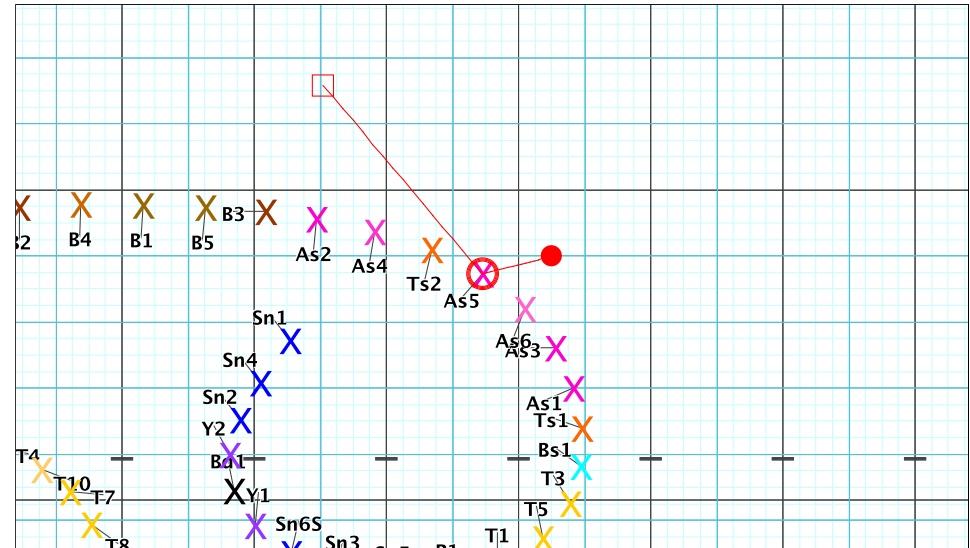

8 - Skyfall  
Performer: Femke Aerts

Set #2  
Count: 8

8 - Skyfall  
Performer: Femke Aerts

Set #3  
Count: 16

Set Move Count	Right-Left	Visitor-Home
□ 1	0 0 Right: 4.0 steps inside 35 yd In	4.0 steps behind Home side line
○ 2	8 8 Right: 4.0 steps inside 35 yd In	4.0 steps behind Home side line
● 3	8 16 Right: On 40 yd In	4.0 steps behind Home side line

Set Move Count	Right-Left	Visitor-Home
□ 2	8 8 Right: 4.0 steps inside 35 yd In	4.0 steps behind Home side line
○ 3	8 16 Right: On 40 yd In	4.0 steps behind Home side line
● 4	8 24 Right: 0.5 steps inside 40 yd In	6.25 steps behind Home side line

**8 – Skyfall**  
**Performer: Femke Aerts**

**Set #6**  
**Count: 56**

**8 – Skyfall**  
**Performer: Femke Aerts**

**Set #7**  
**Count: 72**

Set	Move	Count	Right-Left	Visitor-Home
□	5	16	40 Right: 0.25 steps outside 40 yd In	6.5 steps behind Home side line
○	6	16	56 Right: 3.75 steps inside 40 yd In	6.25 steps in frnt of M1 yd In
●	7	16	72 Right: 2.25 steps inside 35 yd In	5.0 steps behind M1 yd In