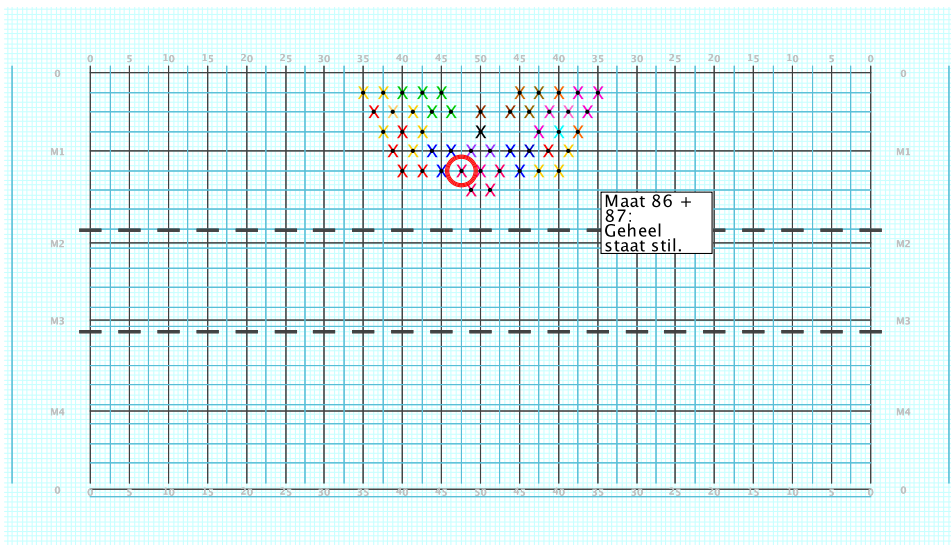

8 - Skyfall

Performed by:
Gaston Garnier
 X O1

Set	Move Count	Right-Left	Visitor-Home
○ 1	0	0	Left: 4.0 steps outside of 50 yd In 4.0 steps behind M1 yd In
● 2	8	8	Left: 4.0 steps outside of 50 yd In 4.0 steps behind M1 yd In

8 - Skyfall
Performer: Gaston Garnier

Set #2
Count: 8

Set Move Count	Right-Left	Visitor-Home
□ 1	0 0 Left: 4.0 steps outside of 50 yd In	4.0 steps behind M1 yd In
○ 2	8 8 Left: 4.0 steps outside of 50 yd In	4.0 steps behind M1 yd In
● 3	8 16 Left: On 45 yd In	4.0 steps behind M1 yd In

8 - Skyfall
Performer: Gaston Garnier

Set #3
Count: 16

Set Move Count	Right-Left	Visitor-Home
□ 2	8 8 Left: 4.0 steps outside of 50 yd In	4.0 steps behind M1 yd In
○ 3	8 16 Left: On 45 yd In	4.0 steps behind M1 yd In
● 4	8 24 Left: On 45 yd In	3.5 steps behind M1 yd In