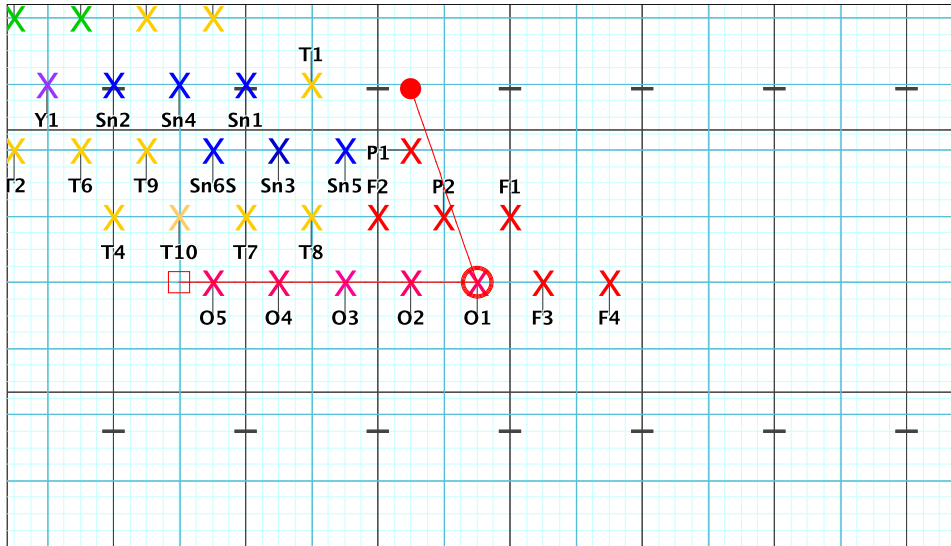

8 – Skyfall
Performer: Gaston Garnier

Set #8
Count: 88

Set	Move	Count	Right-Left	Visitor-Home
□	7	16	72 Left: 1.75 steps inside 40 yd In	6.0 steps in frnt of M3 yd In
○	8	16	88 Left: 2.0 steps inside 40 yd In	6.75 steps in frnt of M3 yd In
●	9	16	104 Right: 4.0 steps inside 45 yd In	6.75 steps in frnt of M3 yd In

8 – Skyfall
Performer: Gaston Garnier

Set #9
Count: 104

Set	Move	Count	Right-Left	Visitor-Home
□	8	16	88 Left: 2.0 steps inside 40 yd In	6.75 steps in frnt of M3 yd In
○	9	16	104 Right: 4.0 steps inside 45 yd In	6.75 steps in frnt of M3 yd In
●	10	16	120 Right: 2.0 steps inside 35 yd In	6.75 steps in frnt of M3 yd In

8 - Skyfall
Performer: Gaston Garnier

Set #10
Count: 120

8 - Skyfall
Performer: Gaston Garnier

Set #11
Count: 136

Set Move Count	Right-Left	Visitor-Home
□ 9	16 104 Right: 4.0 steps inside 45 yd In	6.75 steps in frnt of M3 yd In
○ 10	16 120 Right: 2.0 steps inside 35 yd In	6.75 steps in frnt of M3 yd In
● 11	16 136 Right: 2.0 steps outside 40 yd In	on Home hash (@6,1)

Set Move Count	Right-Left	Visitor-Home
□ 10	16 120 Right: 2.0 steps inside 35 yd In	6.75 steps in frnt of M3 yd In
○ 11	16 136 Right: 2.0 steps outside 40 yd In	on Home hash (@6,1)
● 12	8 144 Right: 2.0 steps outside 40 yd In	8.0 steps behind M1 yd In