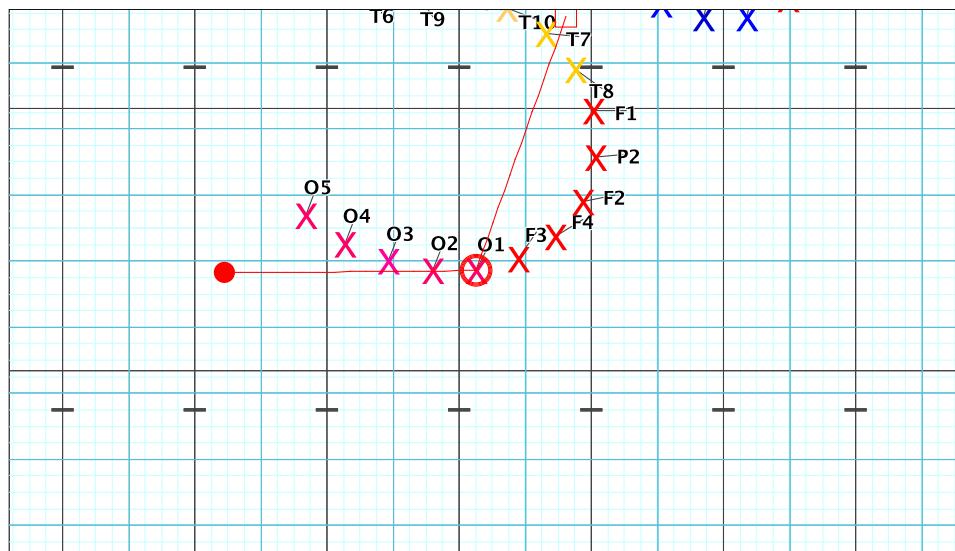

8 - Skyfall
Performer: Gaston Garnier

Set #6
Count: 56

Set Move Count	Right-Left	Visitor-Home
□ 5	16 40 Right: 1.5 steps inside 45 yd In	3.0 steps in frnt of Home hash (@6,1)
○ 6	16 56 Right: 1.0 steps outside of 50 yd In	6.0 steps in frnt of M3 yd In
● 7	16 72 Left: 1.75 steps inside 40 yd In	6.0 steps in frnt of M3 yd In