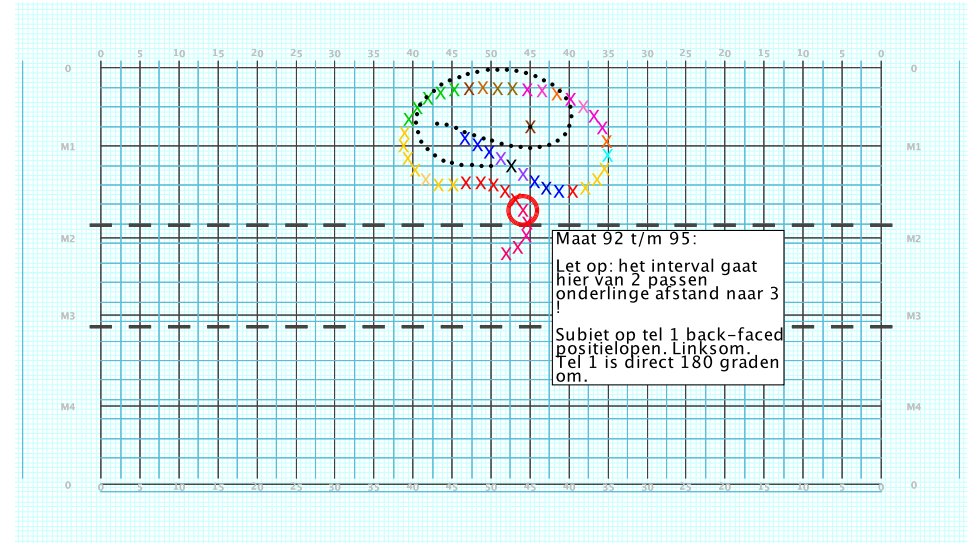

8 - Skyfall
Performer: Gaston Garnier

Set #2
Count: 8

Set Move Count	Right-Left	Visitor-Home
□ 1	0 0 Left: 4.0 steps outside of 50 yd In	4.0 steps behind M1 yd In
○ 2	8 8 Left: 4.0 steps outside of 50 yd In	4.0 steps behind M1 yd In
● 3	8 16 Left: On 45 yd In	4.0 steps behind M1 yd In

8 - Skyfall
Performer: Gaston Garnier

Set #3
Count: 16

Set Move Count	Right-Left	Visitor-Home
□ 2	8 8 Left: 4.0 steps outside of 50 yd In	4.0 steps behind M1 yd In
○ 3	8 16 Left: On 45 yd In	4.0 steps behind M1 yd In
● 4	8 24 Left: On 45 yd In	3.5 steps behind M1 yd In

8 - Skyfall
Performer: Gaston Garnier

Set #4
Count: 24

8 - Skyfall
Performer: Gaston Garnier

Set #5
Count: 40

Set	Move	Count	Right-Left	Visitor-Home
□	3	8	16 Left: On 45 yd In	4.0 steps behind M1 yd In
○	4	8	24 Left: On 45 yd In	3.5 steps behind M1 yd In
●	5	16	40 Right: 1.5 steps inside 45 yd In	3.0 steps in frnt of Home hash (@6,1)