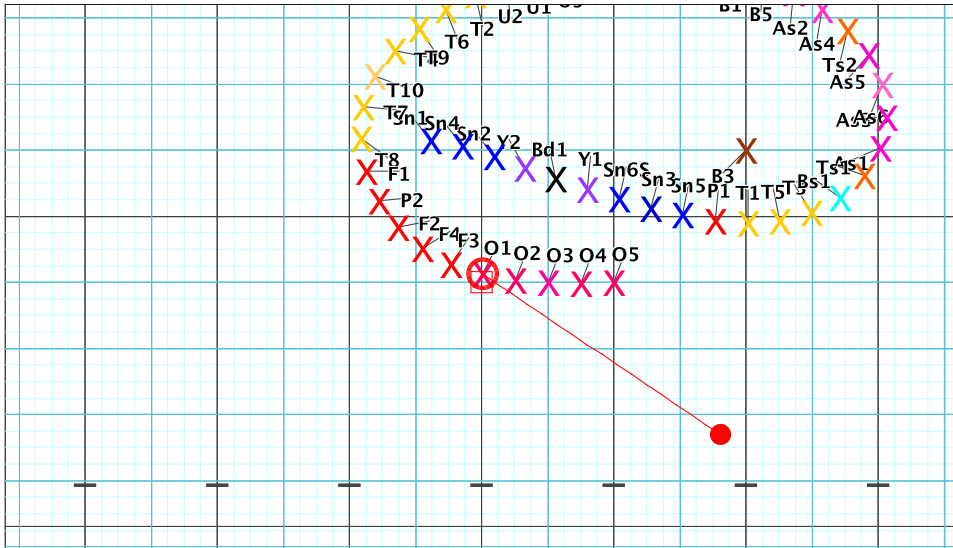

8 - Skyfall
Performer: Gaston Garnier

Set #3
Count: 16

Set Move Count	Right-Left	Visitor-Home
□ 2	8 8 Left: 4.0 steps outside of 50 yd In	4.0 steps behind M1 yd In
○ 3	8 16 Left: On 45 yd In	4.0 steps behind M1 yd In
● 4	8 24 Left: On 45 yd In	3.5 steps behind M1 yd In

8 - Skyfall
Performer: Gaston Garnier

Set #4
Count: 24

8 - Skyfall
Performer: Gaston Garnier

Set #5
Count: 40

Set	Move	Count	Right-Left	Visitor-Home
□	3	8	16 Left: On 45 yd In	4.0 steps behind M1 yd In
○	4	8	24 Left: On 45 yd In	3.5 steps behind M1 yd In
●	5	16	40 Right: 1.5 steps inside 45 yd In	3.0 steps in frnt of Home hash (@6,1)