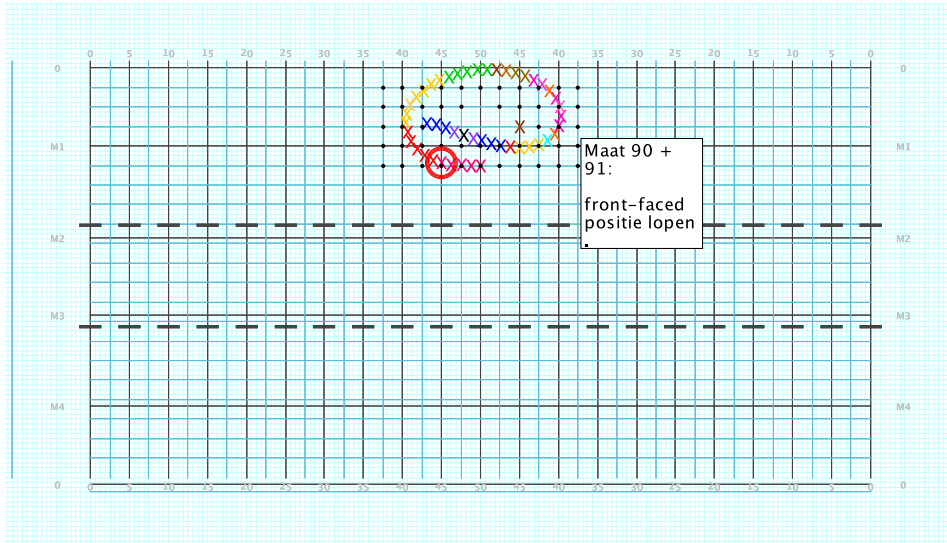

8 - Skyfall
Performer: Gaston Garnier

Set #2
Count: 8

Set Move Count	Right-Left	Visitor-Home
□ 1	0 0 Left: 4.0 steps outside of 50 yd In	4.0 steps behind M1 yd In
○ 2	8 8 Left: 4.0 steps outside of 50 yd In	4.0 steps behind M1 yd In
● 3	8 16 Left: On 45 yd In	4.0 steps behind M1 yd In

8 - Skyfall
Performer: Gaston Garnier

Set #3
Count: 16

Set Move Count	Right-Left	Visitor-Home
□ 2	8 8 Left: 4.0 steps outside of 50 yd In	4.0 steps behind M1 yd In
○ 3	8 16 Left: On 45 yd In	4.0 steps behind M1 yd In
● 4	8 24 Left: On 45 yd In	3.5 steps behind M1 yd In

8 - Skyfall
Performer: Gaston Garnier

Set #4
Count: 24

8 - Skyfall
Performer: Gaston Garnier

Set #5
Count: 40

Set	Move	Count	Right-Left	Visitor-Home
□	3	8	16 Left: On 45 yd In	4.0 steps behind M1 yd In
○	4	8	24 Left: On 45 yd In	3.5 steps behind M1 yd In
●	5	16	40 Right: 1.5 steps inside 45 yd In	3.0 steps in frnt of Home hash (@6,1)