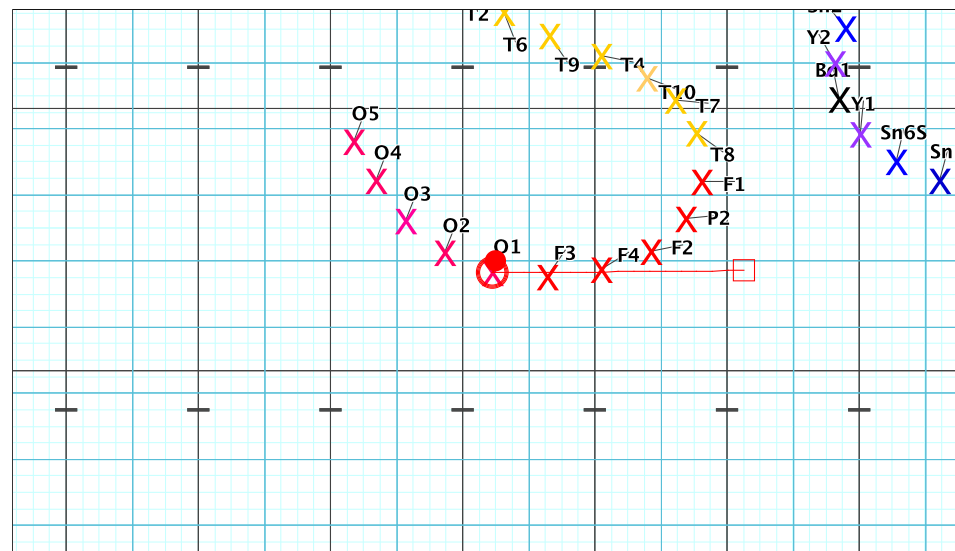

Set	Move	Count	Right-Left	Visitor-Home
□	4	8	24 Left: On 45 yd In	3.5 steps behind M1 yd In
○	5	16	40 Right: 1.5 steps inside 45 yd In	3.0 steps in frnt of Home hash (@6,1)
●	6	16	56 Right: 1.0 steps outside of 50 yd In	6.0 steps in frnt of M3 yd In

8 - Skyfall
Performer: Gaston Garnier

Set #6
Count: 56

Set Move Count	Right-Left	Visitor-Home
□ 5	16 40 Right: 1.5 steps inside 45 yd In	3.0 steps in frnt of Home hash (@6,1)
○ 6	16 56 Right: 1.0 steps outside of 50 yd In	6.0 steps in frnt of M3 yd In
● 7	16 72 Left: 1.75 steps inside 40 yd In	6.0 steps in frnt of M3 yd In

8 - Skyfall
Performer: Gaston Garnier

Set #7
Count: 72

Set Move Count	Right-Left	Visitor-Home
□ 6	16 56 Right: 1.0 steps outside of 50 yd In	6.0 steps in frnt of M3 yd In
○ 7	16 72 Left: 1.75 steps inside 40 yd In	6.0 steps in frnt of M3 yd In
● 8	16 88 Left: 2.0 steps inside 40 yd In	6.75 steps in frnt of M3 yd In