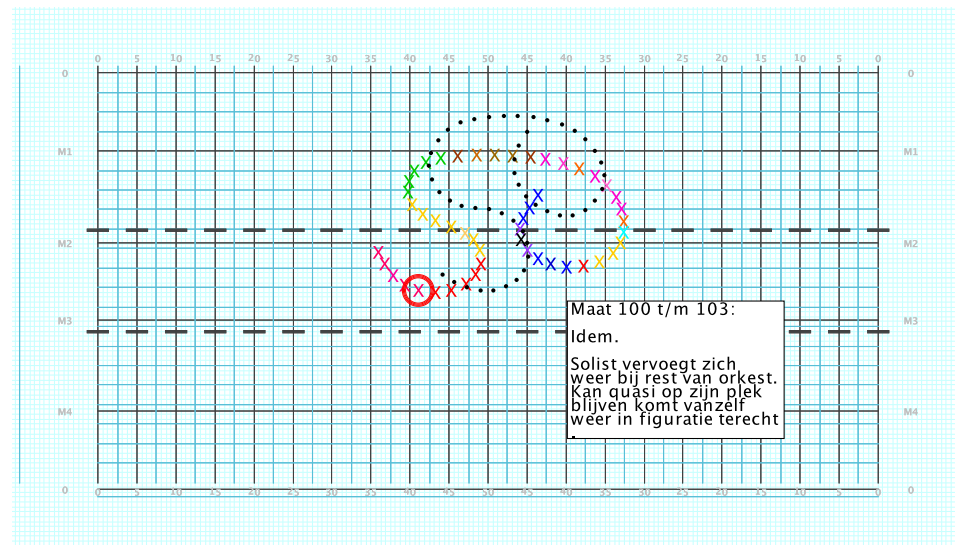

8 - Skyfall
Performer: Gaston Garnier

Set #7
Count: 72

Set Move Count	Right-Left	Visitor-Home
□ 6	16 56 Right: 1.0 steps outside of 50 yd In	6.0 steps in frnt of M3 yd In
○ 7	16 72 Left: 1.75 steps inside 40 yd In	6.0 steps in frnt of M3 yd In
● 8	16 88 Left: 2.0 steps inside 40 yd In	6.75 steps in frnt of M3 yd In