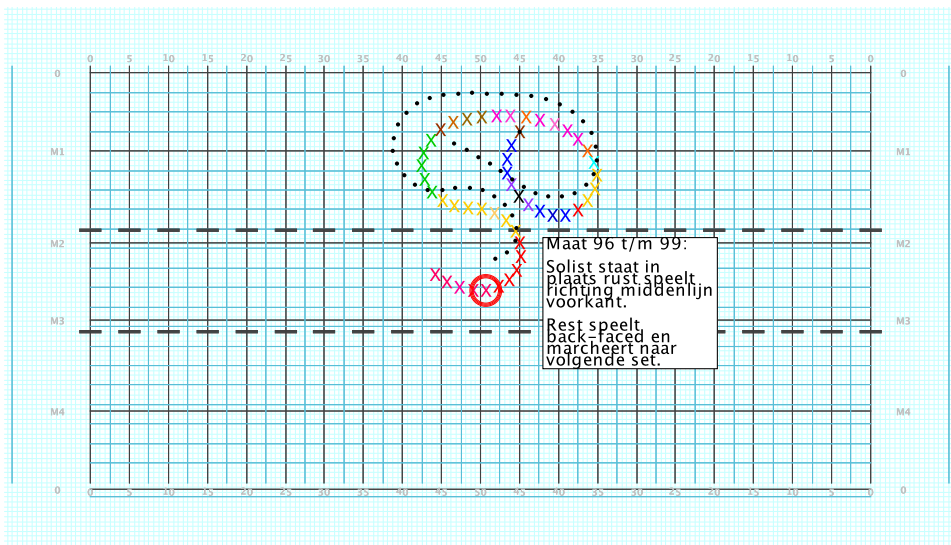

8 - Skyfall
Performer: Gaston Garnier

Set #6
Count: 56

Set Move Count	Right-Left	Visitor-Home
□ 5	16 40 Right: 1.5 steps inside 45 yd In	3.0 steps in frnt of Home hash (@6,1)
○ 6	16 56 Right: 1.0 steps outside of 50 yd In	6.0 steps in frnt of M3 yd In
● 7	16 72 Left: 1.75 steps inside 40 yd In	6.0 steps in frnt of M3 yd In