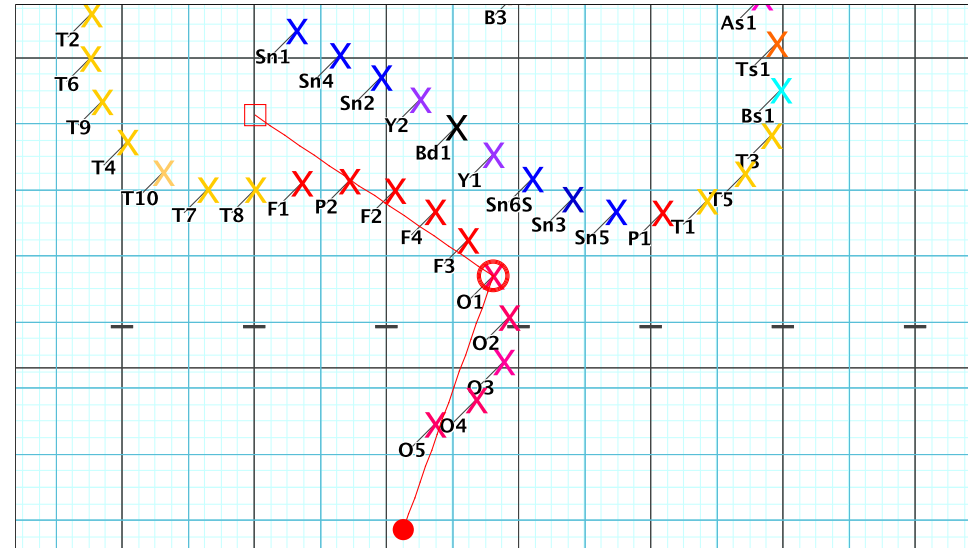

8 - Skyfall
Performer: Gaston Garnier

Set #2
Count: 8

Set Move Count	Right-Left	Visitor-Home
□ 1	0 0 Left: 4.0 steps outside of 50 yd In	4.0 steps behind M1 yd In
○ 2	8 8 Left: 4.0 steps outside of 50 yd In	4.0 steps behind M1 yd In
● 3	8 16 Left: On 45 yd In	4.0 steps behind M1 yd In

8 - Skyfall
Performer: Gaston Garnier

Set #3
Count: 16

Set Move Count	Right-Left	Visitor-Home
□ 2	8 8 Left: 4.0 steps outside of 50 yd In	4.0 steps behind M1 yd In
○ 3	8 16 Left: On 45 yd In	4.0 steps behind M1 yd In
● 4	8 24 Left: On 45 yd In	3.5 steps behind M1 yd In

8 - Skyfall
Performer: Gaston Garnier

Set #4
Count: 24

8 - Skyfall
Performer: Gaston Garnier

Set #5
Count: 40

Set	Move	Count	Right-Left	Visitor-Home
□	3	8	16 Left: On 45 yd In	4.0 steps behind M1 yd In
○	4	8	24 Left: On 45 yd In	3.5 steps behind M1 yd In
●	5	16	40 Right: 1.5 steps inside 45 yd In	3.0 steps in frnt of Home hash (@6,1)

Set	Move	Count	Right-Left	Visitor-Home
□	4	8	24 Left: On 45 yd In	3.5 steps behind M1 yd In
○	5	16	40 Right: 1.5 steps inside 45 yd In	3.0 steps in frnt of Home hash (@6,1)
●	6	16	56 Right: 1.0 steps outside of 50 yd In	6.0 steps in frnt of M3 yd In