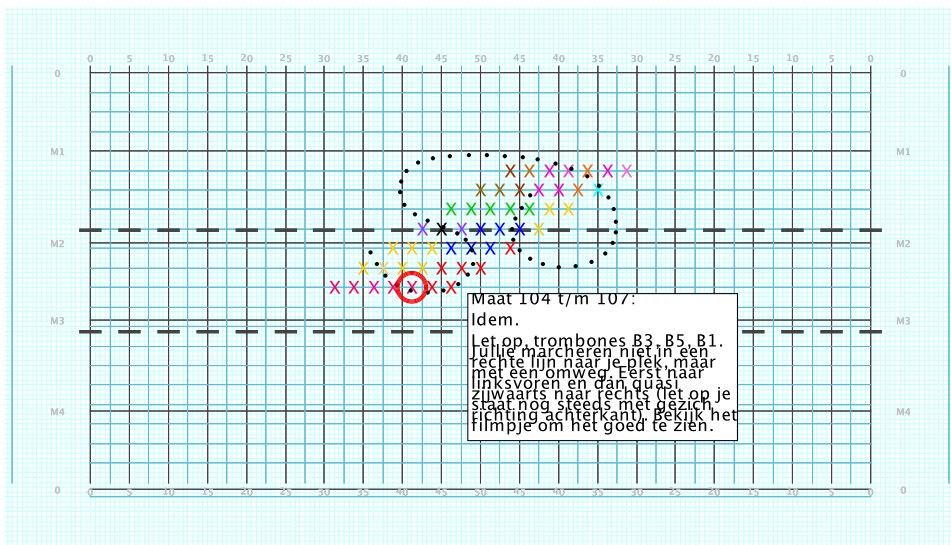

8 - Skyfall
Performer: Gaston Garnier

Set #6
Count: 56

Set Move Count	Right-Left	Visitor-Home
□ 5	16 40 Right: 1.5 steps inside 45 yd In	3.0 steps in frnt of Home hash (@6,1)
○ 6	16 56 Right: 1.0 steps outside of 50 yd In	6.0 steps in frnt of M3 yd In
● 7	16 72 Left: 1.75 steps inside 40 yd In	6.0 steps in frnt of M3 yd In

8 - Skyfall
Performer: Gaston Garnier

Set #7
Count: 72

Set Move Count	Right-Left	Visitor-Home
□ 6	16 56 Right: 1.0 steps outside of 50 yd In	6.0 steps in frnt of M3 yd In
○ 7	16 72 Left: 1.75 steps inside 40 yd In	6.0 steps in frnt of M3 yd In
● 8	16 88 Left: 2.0 steps inside 40 yd In	6.75 steps in frnt of M3 yd In

8 – Skyfall
Performer: Gaston Garnier

Set #8
Count: 88

Set	Move	Count	Right-Left	Visitor-Home
□	7	16	72 Left: 1.75 steps inside 40 yd In	6.0 steps in frnt of M3 yd In
○	8	16	88 Left: 2.0 steps inside 40 yd In	6.75 steps in frnt of M3 yd In
●	9	16	104 Right: 4.0 steps inside 45 yd In	6.75 steps in frnt of M3 yd In