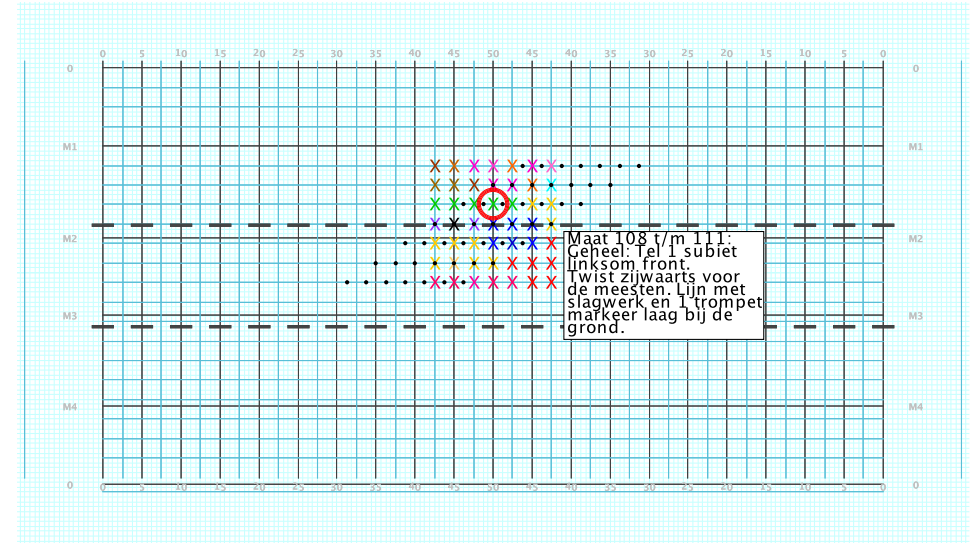

8 - Skyfall
Performer: Joeri Bergers

Set #9
Count: 104

Set Move Count	Right-Left	Visitor-Home
□ 8	16 88 Right: 2.0 steps inside 45 yd In	4.25 steps in frnt of Home hash (@6,1)
○ 9	16 104 On 50 yd In	4.25 steps in frnt of Home hash (@6,1)
● 10	16 120 Left: 2.0 steps inside 45 yd In	4.25 steps in frnt of Home hash (@6,1)