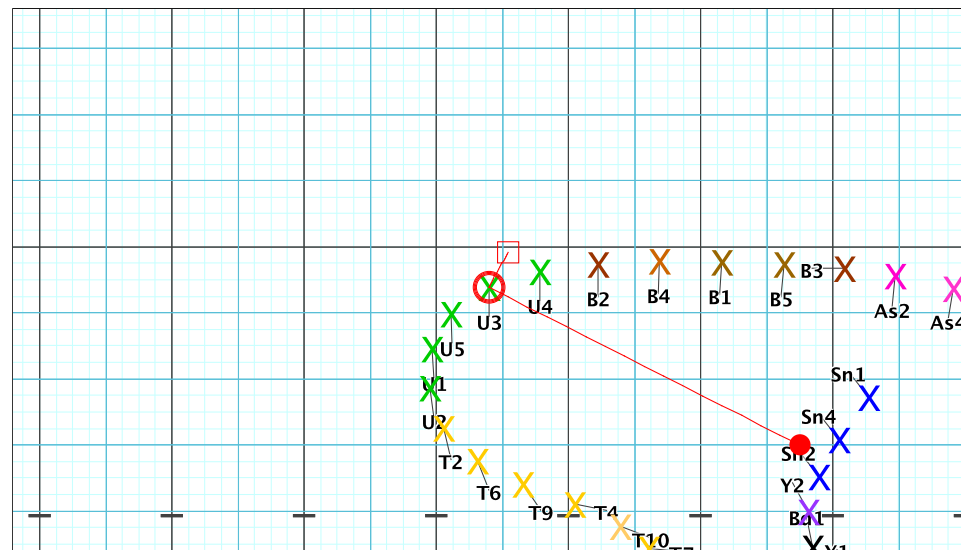

8 - Skyfall
 Performer: Joeri Bergers

Set #4
 Count: 24

8 - Skyfall
 Performer: Joeri Bergers

Set #5
 Count: 40

Set	Move Count	Right-Left	Visitor-Home
□	3	8 16	Left: 4.0 steps outside of 50 yd In 8.0 steps in frnt of M1 yd In
○	4	8 24	Left: 0.75 steps outside of 50 yd In 0.5 steps behind Home side line
●	5	16 40	Left: 2.5 steps outside 45 yd In 5.0 steps behind Home side line

Set	Move Count	Right-Left	Visitor-Home
□	4	8 24	Left: 0.75 steps outside of 50 yd In 0.5 steps behind Home side line
○	5	16 40	Left: 2.5 steps outside 45 yd In 5.0 steps behind Home side line
●	6	16 56	Left: 3.75 steps outside 45 yd In 0.25 steps behind M1 yd In

8 - Skyfall
Performer: Joeri Bergers

Set #6
Count: 56

8 - Skyfall
Performer: Joeri Bergers

Set #7
Count: 72

Set Move Count	Right-Left	Visitor-Home
□ 5	16 40 Left: 2.5 steps outside 45 yd In	5.0 steps behind Home side line
○ 6	16 56 Left: 3.75 steps outside 45 yd In	0.25 steps behind M1 yd In
● 7	16 72 Left: 3.25 steps inside 40 yd In	2.5 steps behind M1 yd In