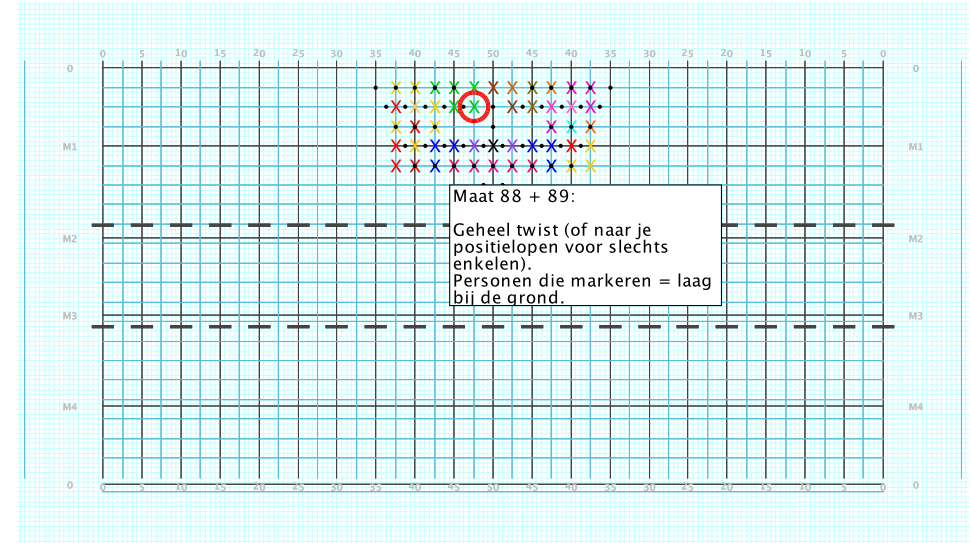

8 - Skyfall

Performed by:
Joeri Bergers
 X U3

Set	Move	Count	Right-Left	Visitor-Home
○	1	0	0 Left: 2.0 steps inside 45 yd In	8.0 steps in frnt of M1 yd In
●	2	8	8 Left: 2.0 steps inside 45 yd In	8.0 steps in frnt of M1 yd In

8 - Skyfall
Performer: Joeri Bergers

Set #2
Count: 8

8 - Skyfall
Performer: Joeri Bergers

Set #3
Count: 16

Set Move Count	Right-Left	Visitor-Home
□ 1	0 0 Left: 2.0 steps inside 45 yd ln	8.0 steps in frnt of M1 yd ln
○ 2	8 8 Left: 2.0 steps inside 45 yd ln	8.0 steps in frnt of M1 yd ln
● 3	8 16 Left: 4.0 steps outside of 50 yd ln	8.0 steps in frnt of M1 yd ln