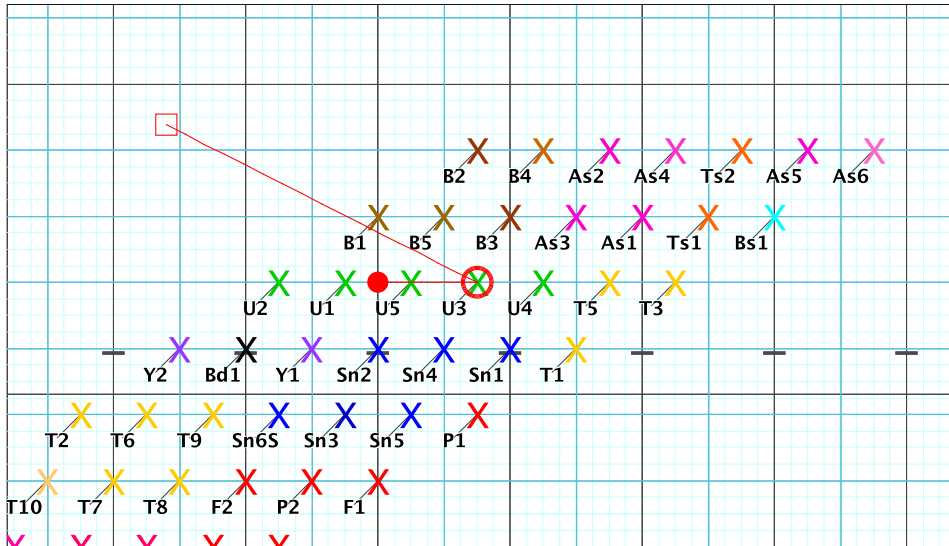

8 - Skyfall
Performer: Joeri Bergers

Set #8
Count: 88

Set Move Count	Right-Left	Visitor-Home
□ 7	16 72 Left: 3.25 steps inside 40 yd In	2.5 steps behind M1 yd In
○ 8	16 88 Right: 2.0 steps inside 45 yd In	4.25 steps in frnt of Home hash (@6,1)
● 9	16 104 On 50 yd In	4.25 steps in frnt of Home hash (@6,1)