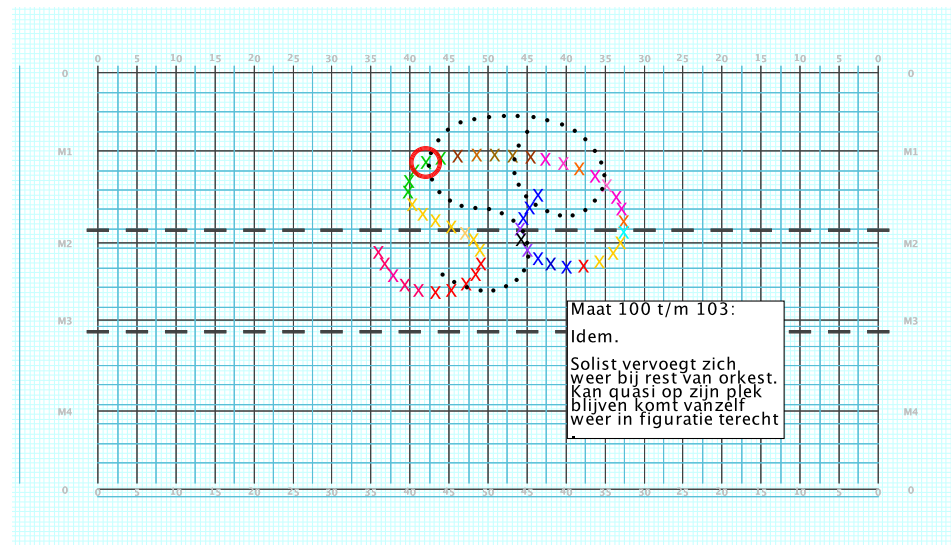

8 - Skyfall
Performer: Joeri Bergers

Set #7
Count: 72

Set Move Count	Right-Left	Visitor-Home
□ 5	16 40 Left: 2.5 steps outside 45 yd In	5.0 steps behind Home side line
○ 6	16 56 Left: 3.75 steps outside 45 yd In	0.25 steps behind M1 yd In
● 7	16 72 Left: 3.25 steps inside 40 yd In	2.5 steps behind M1 yd In

Set Move Count	Right-Left	Visitor-Home
□ 6	16 56 Left: 3.75 steps outside 45 yd In	0.25 steps behind M1 yd In
○ 7	16 72 Left: 3.25 steps inside 40 yd In	2.5 steps behind M1 yd In
● 8	16 88 Right: 2.0 steps inside 45 yd In	4.25 steps in frnt of Home hash (@6,1)