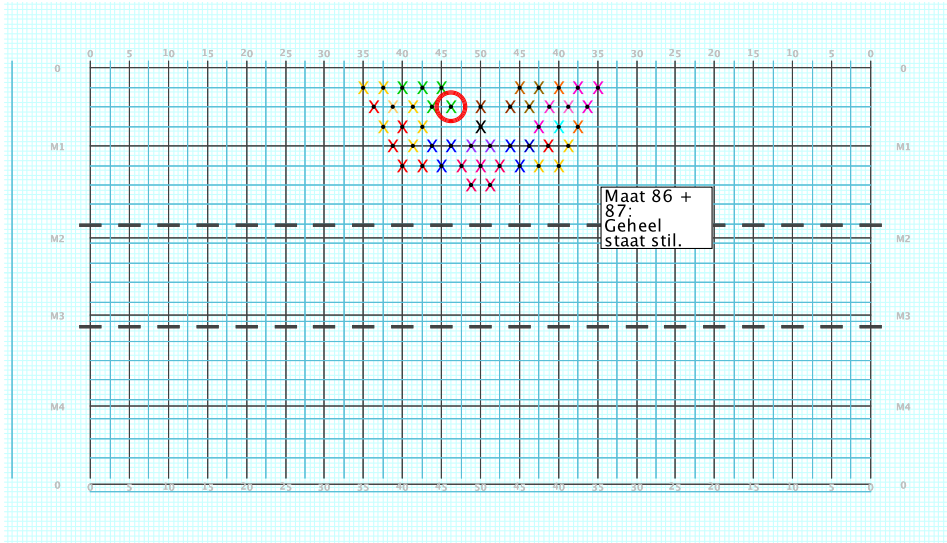

8 - Skyfall

Performed by:
Joeri Bergers
 X U3

Set	Move	Count	Right-Left	Visitor-Home
○	1	0	0 Left: 2.0 steps inside 45 yd In	8.0 steps in frnt of M1 yd In
●	2	8	8 Left: 2.0 steps inside 45 yd In	8.0 steps in frnt of M1 yd In

8 - Skyfall
Performer: Joeri Bergers

Set #2
Count: 8

8 - Skyfall
Performer: Joeri Bergers

Set #3
Count: 16

Set Move Count	Right-Left	Visitor-Home
□ 1	0 0 Left: 2.0 steps inside 45 yd ln	8.0 steps in frnt of M1 yd ln
○ 2	8 8 Left: 2.0 steps inside 45 yd ln	8.0 steps in frnt of M1 yd ln
● 3	8 16 Left: 4.0 steps outside of 50 yd ln	8.0 steps in frnt of M1 yd ln