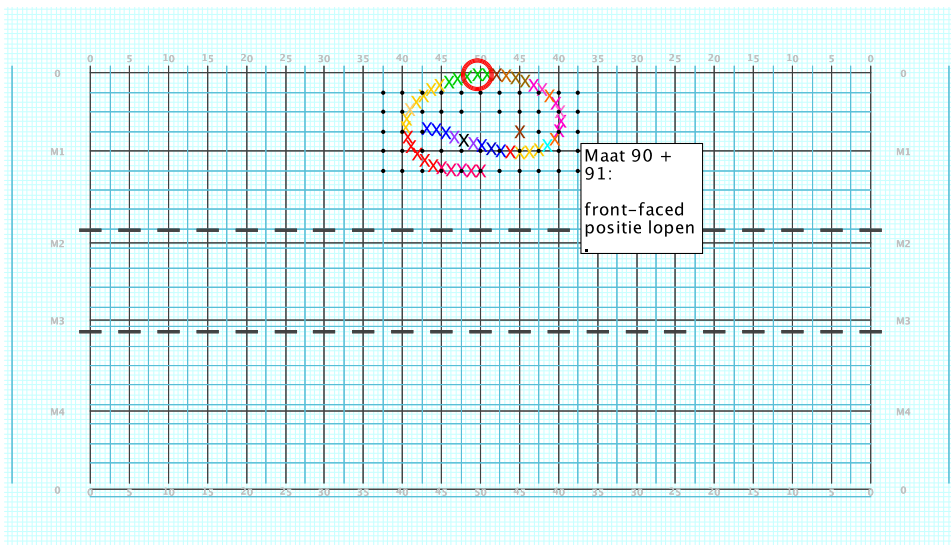

8 - Skyfall
Performer: Joeri Bergers

Set #4
Count: 24