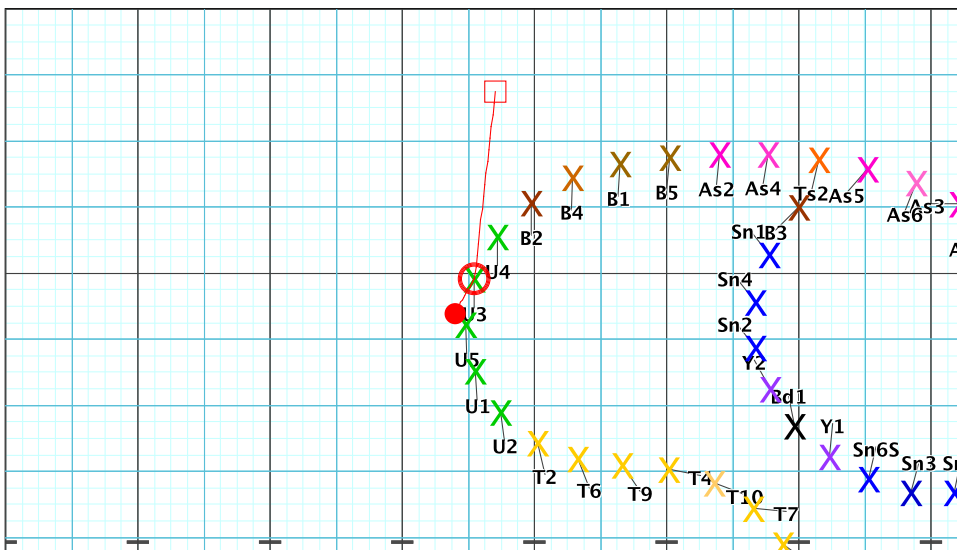

8 - Skyfall
 Performer: Joeri Bergers

Set #4
 Count: 24

8 - Skyfall
 Performer: Joeri Bergers

Set #5
 Count: 40

Set	Move Count	Right-Left	Visitor-Home
□	3	8 16	Left: 4.0 steps outside of 50 yd In 8.0 steps in frnt of M1 yd In
○	4	8 24	Left: 0.75 steps outside of 50 yd In 0.5 steps behind Home side line
●	5	16 40	Left: 2.5 steps outside 45 yd In 5.0 steps behind Home side line

Set	Move Count	Right-Left	Visitor-Home
□	4	8 24	Left: 0.75 steps outside of 50 yd In 0.5 steps behind Home side line
○	5	16 40	Left: 2.5 steps outside 45 yd In 5.0 steps behind Home side line
●	6	16 56	Left: 3.75 steps outside 45 yd In 0.25 steps behind M1 yd In

8 - Skyfall
Performer: Joeri Bergers

Set #6
Count: 56

8 - Skyfall
Performer: Joeri Bergers

Set #7
Count: 72

Set Move Count	Right-Left	Visitor-Home
□ 5	16 40 Left: 2.5 steps outside 45 yd In	5.0 steps behind Home side line
○ 6	16 56 Left: 3.75 steps outside 45 yd In	0.25 steps behind M1 yd In
● 7	16 72 Left: 3.25 steps inside 40 yd In	2.5 steps behind M1 yd In