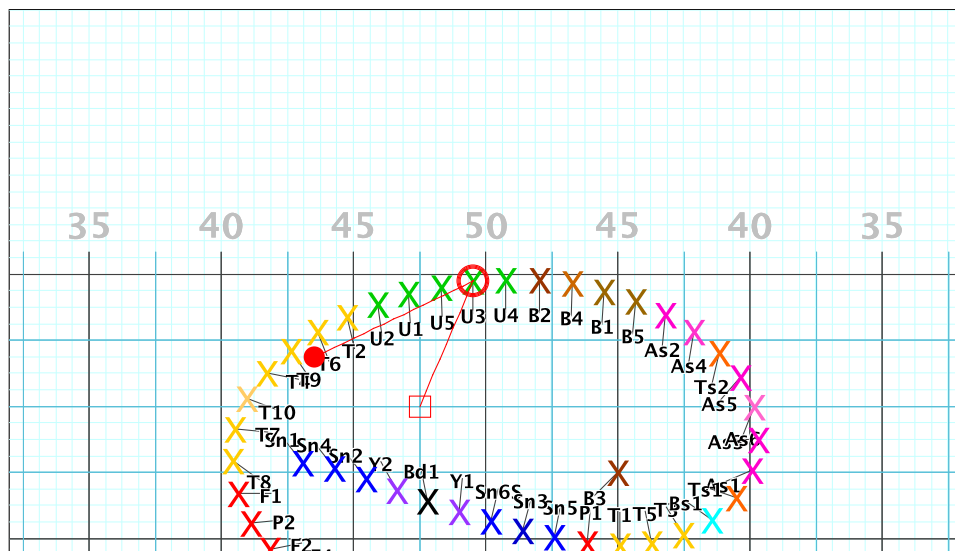

8 - Skyfall
Performer: Joeri Bergers

Set #2
Count: 8

8 - Skyfall
Performer: Joeri Bergers

Set #3
Count: 16

Set Move Count	Right-Left	Visitor-Home
□ 1	0 0 Left: 2.0 steps inside 45 yd ln	8.0 steps in frnt of M1 yd ln
○ 2	8 8 Left: 2.0 steps inside 45 yd ln	8.0 steps in frnt of M1 yd ln
● 3	8 16 Left: 4.0 steps outside of 50 yd ln	8.0 steps in frnt of M1 yd ln

Set Move Count	Right-Left	Visitor-Home
□ 2	8 8 Left: 2.0 steps inside 45 yd ln	8.0 steps in frnt of M1 yd ln
○ 3	8 16 Left: 4.0 steps outside of 50 yd ln	8.0 steps in frnt of M1 yd ln
● 4	8 24 Left: 0.75 steps outside of 50 yd ln	0.5 steps behind Home side line

8 - Skyfall
 Performer: Joeri Bergers

Set #4
 Count: 24

8 - Skyfall
 Performer: Joeri Bergers

Set #5
 Count: 40

Set	Move Count	Right-Left	Visitor-Home
□	3	8 16	Left: 4.0 steps outside of 50 yd In 8.0 steps in frnt of M1 yd In
○	4	8 24	Left: 0.75 steps outside of 50 yd In 0.5 steps behind Home side line
●	5	16 40	Left: 2.5 steps outside 45 yd In 5.0 steps behind Home side line