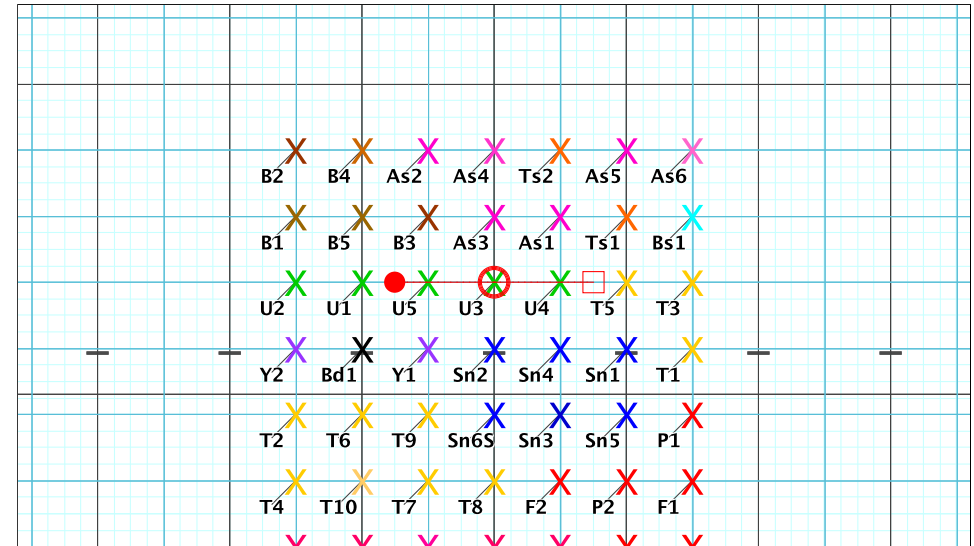

Set Move Count	Right-Left	Visitor-Home
□ 6	16 56 Left: 3.75 steps outside 45 yd In	0.25 steps behind M1 yd In
○ 7	16 72 Left: 3.25 steps inside 40 yd In	2.5 steps behind M1 yd In
● 8	16 88 Right: 2.0 steps inside 45 yd In	4.25 steps in frnt of Home hash (@6,1)

8 - Skyfall
Performer: Joeri Bergers

Set #8
Count: 88

Set Move Count	Right-Left	Visitor-Home
□ 7	16 72 Left: 3.25 steps inside 40 yd In	2.5 steps behind M1 yd In
○ 8	16 88 Right: 2.0 steps inside 45 yd In	4.25 steps in frnt of Home hash (@6,1)
● 9	16 104 On 50 yd In	4.25 steps in frnt of Home hash (@6,1)

8 - Skyfall
Performer: Joeri Bergers

Set #9
Count: 104

Set Move Count	Right-Left	Visitor-Home
□ 8	16 88 Right: 2.0 steps inside 45 yd In	4.25 steps in frnt of Home hash (@6,1)
○ 9	16 104 On 50 yd In	4.25 steps in frnt of Home hash (@6,1)
● 10	16 120 Left: 2.0 steps inside 45 yd In	4.25 steps in frnt of Home hash (@6,1)