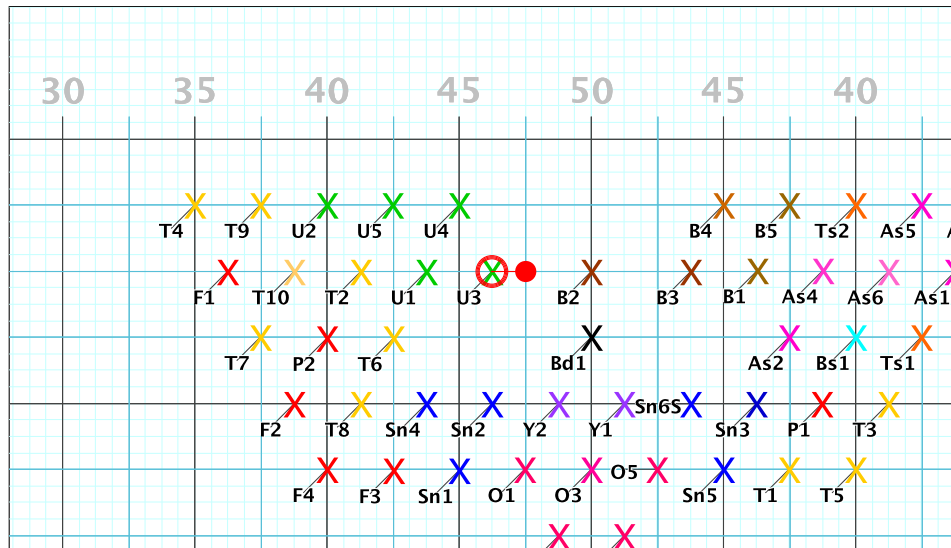

8 - Skyfall

Performed by:
Joeri Bergers
 X U3

Set	Move	Count	Right-Left	Visitor-Home
○	1	0	0 Left: 2.0 steps inside 45 yd In	8.0 steps in frnt of M1 yd In
●	2	8	8 Left: 2.0 steps inside 45 yd In	8.0 steps in frnt of M1 yd In

8 - Skyfall
Performer: Joeri Bergers

Set #2
Count: 8

8 - Skyfall
Performer: Joeri Bergers

Set #3
Count: 16

Set Move Count	Right-Left	Visitor-Home
□ 1	0 0 Left: 2.0 steps inside 45 yd ln	8.0 steps in frnt of M1 yd ln
○ 2	8 8 Left: 2.0 steps inside 45 yd ln	8.0 steps in frnt of M1 yd ln
● 3	8 16 Left: 4.0 steps outside of 50 yd ln	8.0 steps in frnt of M1 yd ln