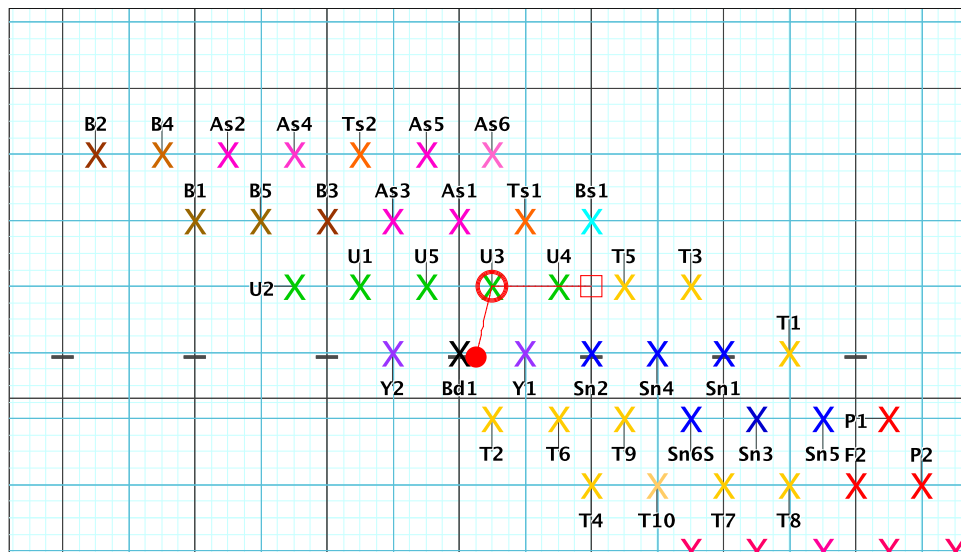

8 - Skyfall
Performer: Joeri Bergers

Set #8
Count: 88

Set Move Count	Right-Left	Visitor-Home
□ 7	16 72 Left: 3.25 steps inside 40 yd In	2.5 steps behind M1 yd In
○ 8	16 88 Right: 2.0 steps inside 45 yd In	4.25 steps in frnt of Home hash (@6,1)
● 9	16 104 On 50 yd In	4.25 steps in frnt of Home hash (@6,1)

8 - Skyfall
Performer: Joeri Bergers

Set #9
Count: 104

Set Move Count	Right-Left	Visitor-Home
□ 8	16 88 Right: 2.0 steps inside 45 yd In	4.25 steps in frnt of Home hash (@6,1)
○ 9	16 104 On 50 yd In	4.25 steps in frnt of Home hash (@6,1)
● 10	16 120 Left: 2.0 steps inside 45 yd In	4.25 steps in frnt of Home hash (@6,1)

8 - Skyfall
Performer: Joeri Bergers

Set #10
Count: 120

8 - Skyfall
Performer: Joeri Bergers

Set #11
Count: 136

Set Move Count	Right-Left	Visitor-Home
□ 9	16 104 On 50 yd In	4.25 steps in frnt of Home hash (@6,1)
○ 10	16 120 Left: 2.0 steps inside 45 yd In	4.25 steps in frnt of Home hash (@6,1)
● 11	16 136 Left: 1.0 steps inside 45 yd In	on Home hash (@6,1)

Set Move Count	Right-Left	Visitor-Home
□ 10	16 120 Left: 2.0 steps inside 45 yd In	4.25 steps in frnt of Home hash (@6,1)
○ 11	16 136 Left: 1.0 steps inside 45 yd In	on Home hash (@6,1)
● 12	8 144 Left: 1.0 steps inside 45 yd In	8.0 steps behind M1 yd In