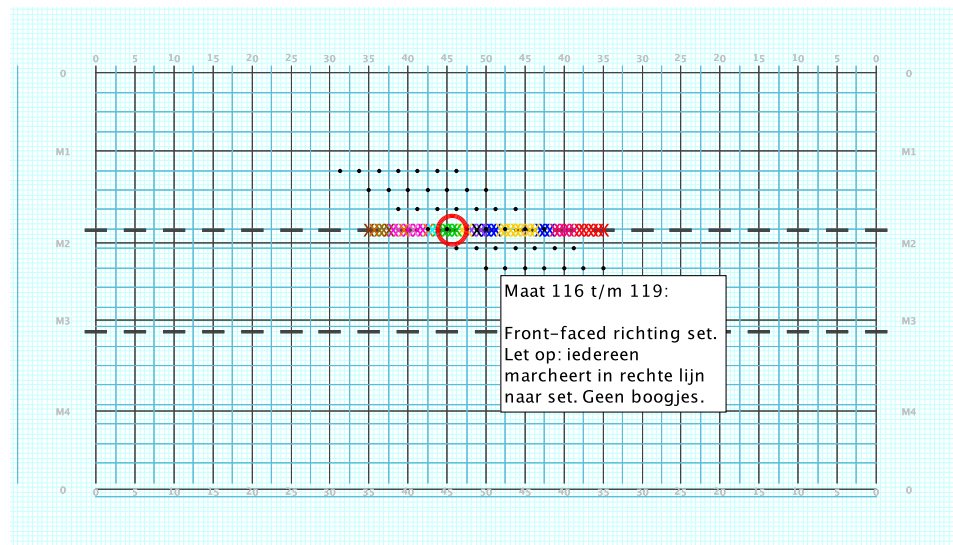

8 - Skyfall
Performer: Joeri Bergers

Set #11
Count: 136

Set Move Count	Right-Left	Visitor-Home
□ 9	16 104 On 50 yd In	4.25 steps in frnt of Home hash (@6,1)
○ 10	16 120 Left: 2.0 steps inside 45 yd In	4.25 steps in frnt of Home hash (@6,1)
● 11	16 136 Left: 1.0 steps inside 45 yd In	on Home hash (@6,1)

Set Move Count	Right-Left	Visitor-Home
□ 10	16 120 Left: 2.0 steps inside 45 yd In	4.25 steps in frnt of Home hash (@6,1)
○ 11	16 136 Left: 1.0 steps inside 45 yd In	on Home hash (@6,1)
● 12	8 144 Left: 1.0 steps inside 45 yd In	8.0 steps behind M1 yd In