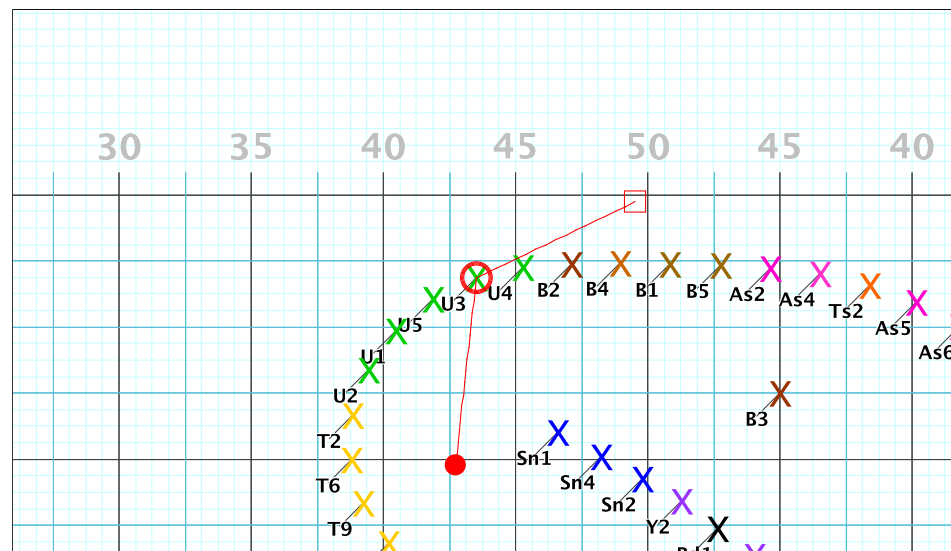

8 - Skyfall
Performer: Joeri Bergers

Set #2
Count: 8

8 - Skyfall
Performer: Joeri Bergers

Set #3
Count: 16

Set Move Count	Right-Left	Visitor-Home
□ 1	0 0 Left: 2.0 steps inside 45 yd ln	8.0 steps in frnt of M1 yd ln
○ 2	8 8 Left: 2.0 steps inside 45 yd ln	8.0 steps in frnt of M1 yd ln
● 3	8 16 Left: 4.0 steps outside of 50 yd ln	8.0 steps in frnt of M1 yd ln

Set Move Count	Right-Left	Visitor-Home
□ 2	8 8 Left: 2.0 steps inside 45 yd ln	8.0 steps in frnt of M1 yd ln
○ 3	8 16 Left: 4.0 steps outside of 50 yd ln	8.0 steps in frnt of M1 yd ln
● 4	8 24 Left: 0.75 steps outside of 50 yd ln	0.5 steps behind Home side line

8 - Skyfall
 Performer: Joeri Bergers

Set #4
 Count: 24

8 - Skyfall
 Performer: Joeri Bergers

Set #5
 Count: 40

Set	Move Count	Right-Left	Visitor-Home
□	3	8 16	Left: 4.0 steps outside of 50 yd In 8.0 steps in frnt of M1 yd In
○	4	8 24	Left: 0.75 steps outside of 50 yd In 0.5 steps behind Home side line
●	5	16 40	Left: 2.5 steps outside 45 yd In 5.0 steps behind Home side line