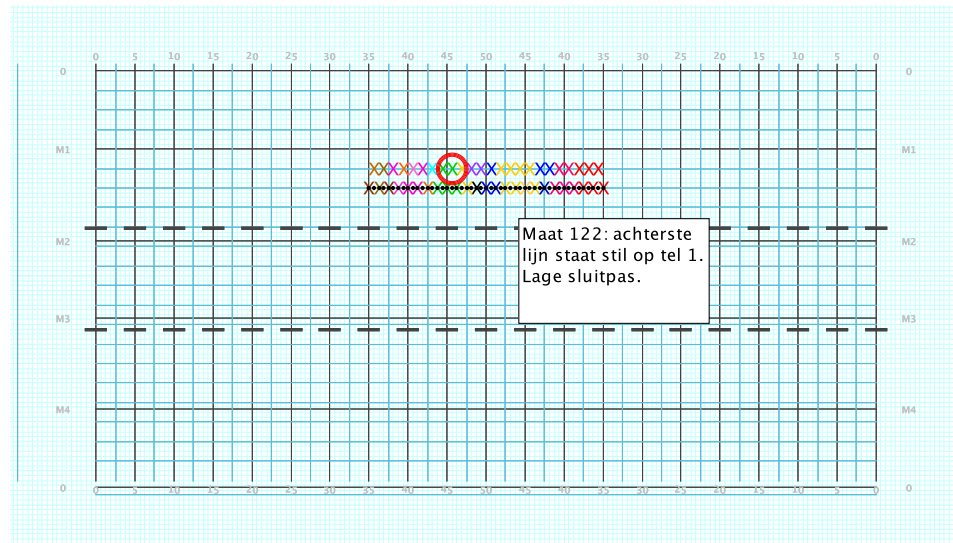

Set Move Count	Right-Left	Visitor-Home
□ 10	16 120 Left: 2.0 steps inside 45 yd In	4.25 steps in frnt of Home hash (@6,1)
○ 11	16 136 Left: 1.0 steps inside 45 yd In	on Home hash (@6,1)
● 12	8 144 Left: 1.0 steps inside 45 yd In	8.0 steps behind M1 yd In

8 - Skyfall
Performer: Joeri Bergers

Set #12
Count: 144

Set	Move Count	Right-Left	Visitor-Home
□	11	16 136	Left: 1.0 steps inside 45 yd In on Home hash (@6,1)
○	12	8 144	Left: 1.0 steps inside 45 yd In 8.0 steps behind M1 yd In
●	13	4 148	Left: 1.0 steps inside 45 yd In 4.0 steps behind M1 yd In

8 - Skyfall
Performer: Joeri Bergers

Set #13
Count: 148

Set	Move Count	Right-Left	Visitor-Home
□	12	8 144	Left: 1.0 steps inside 45 yd In 8.0 steps behind M1 yd In
○	13	4 148	Left: 1.0 steps inside 45 yd In 4.0 steps behind M1 yd In
●	13A	4 152	Left: 1.0 steps inside 45 yd In 4.0 steps behind M1 yd In