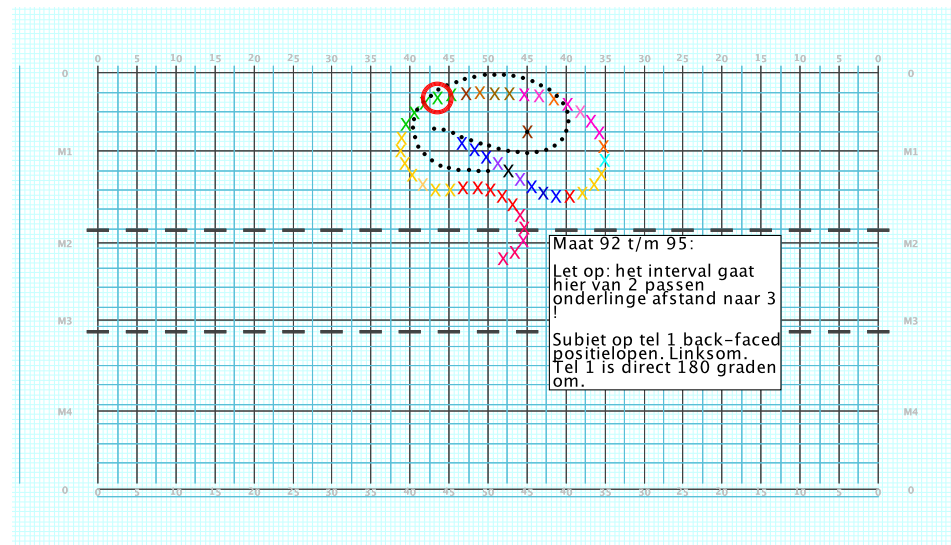

8 - Skyfall
Performer: Joeri Bergers

Set #2
Count: 8

8 - Skyfall
Performer: Joeri Bergers

Set #3
Count: 16

Set Move Count	Right-Left	Visitor-Home
□ 1	0 0 Left: 2.0 steps inside 45 yd ln	8.0 steps in frnt of M1 yd ln
○ 2	8 8 Left: 2.0 steps inside 45 yd ln	8.0 steps in frnt of M1 yd ln
● 3	8 16 Left: 4.0 steps outside of 50 yd ln	8.0 steps in frnt of M1 yd ln

Set Move Count	Right-Left	Visitor-Home
□ 2	8 8 Left: 2.0 steps inside 45 yd ln	8.0 steps in frnt of M1 yd ln
○ 3	8 16 Left: 4.0 steps outside of 50 yd ln	8.0 steps in frnt of M1 yd ln
● 4	8 24 Left: 0.75 steps outside of 50 yd ln	0.5 steps behind Home side line

8 - Skyfall
 Performer: Joeri Bergers

Set #4
 Count: 24

8 - Skyfall
 Performer: Joeri Bergers

Set #5
 Count: 40

Set	Move Count	Right-Left	Visitor-Home
□	3	8 16	Left: 4.0 steps outside of 50 yd In 8.0 steps in frnt of M1 yd In
○	4	8 24	Left: 0.75 steps outside of 50 yd In 0.5 steps behind Home side line
●	5	16 40	Left: 2.5 steps outside 45 yd In 5.0 steps behind Home side line