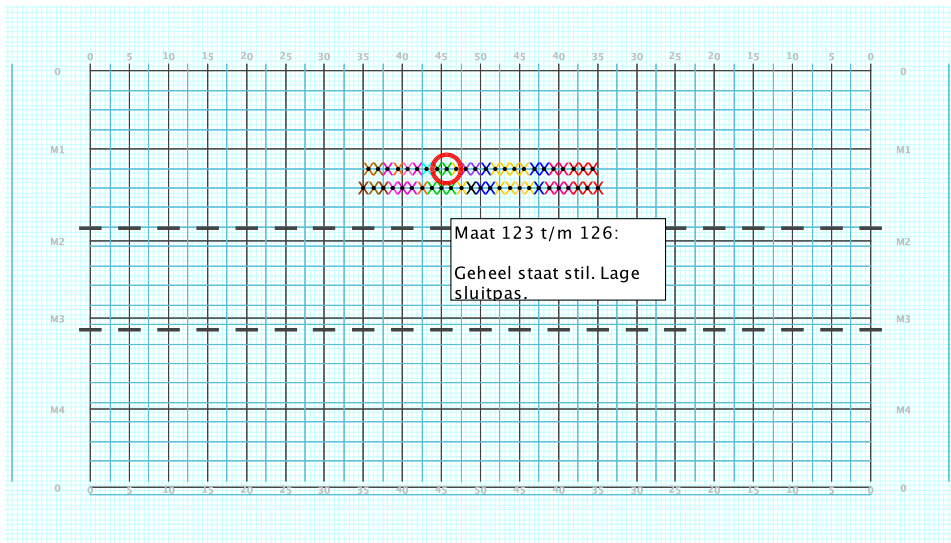

8 - Skyfall
Performer: Joeri Bergers

Set #12
Count: 144

Set	Move Count	Right-Left	Visitor-Home
□	11	16 136	Left: 1.0 steps inside 45 yd In on Home hash (@6,1)
○	12	8 144	Left: 1.0 steps inside 45 yd In 8.0 steps behind M1 yd In
●	13	4 148	Left: 1.0 steps inside 45 yd In 4.0 steps behind M1 yd In

8 - Skyfall
Performer: Joeri Bergers

Set #13
Count: 148

Set	Move Count	Right-Left	Visitor-Home
□	12	8 144	Left: 1.0 steps inside 45 yd In 8.0 steps behind M1 yd In
○	13	4 148	Left: 1.0 steps inside 45 yd In 4.0 steps behind M1 yd In
●	13A	4 152	Left: 1.0 steps inside 45 yd In 4.0 steps behind M1 yd In

8 - Skyfall
Performer: Joeri Bergers

Set #13A
Count: 152

Set	Move	Count	Right-Left	Visitor-Home
□	13	4	148	Left: 1.0 steps inside 45 yd In 4.0 steps behind M1 yd In
○	13A	4	152	Left: 1.0 steps inside 45 yd In 4.0 steps behind M1 yd In
●	13B	12	164	Left: 1.0 steps inside 45 yd In 4.0 steps behind M1 yd In