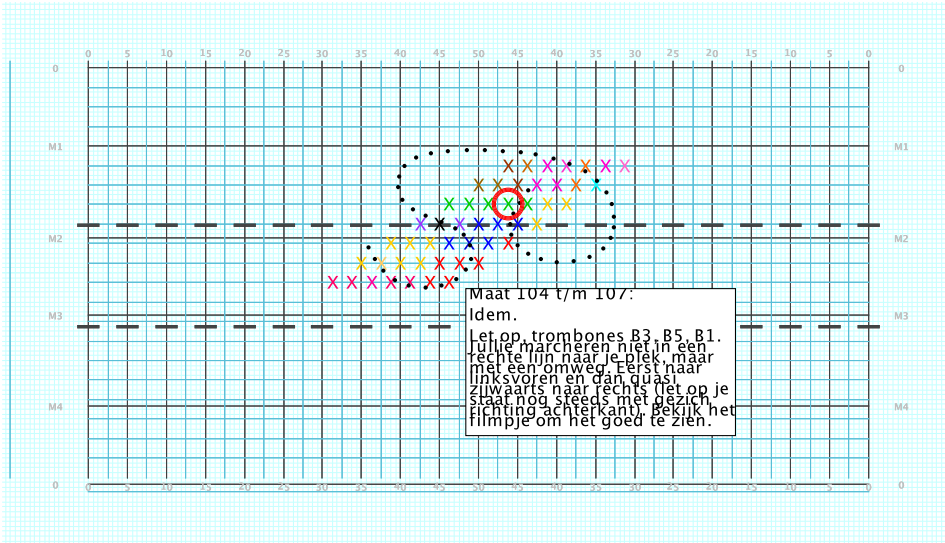

8 - Skyfall
Performer: Joeri Bergers

Set #8
Count: 88

Set Move Count	Right-Left	Visitor-Home
□ 7	16 72 Left: 3.25 steps inside 40 yd In	2.5 steps behind M1 yd In
○ 8	16 88 Right: 2.0 steps inside 45 yd In	4.25 steps in frnt of Home hash (@6,1)
● 9	16 104 On 50 yd In	4.25 steps in frnt of Home hash (@6,1)