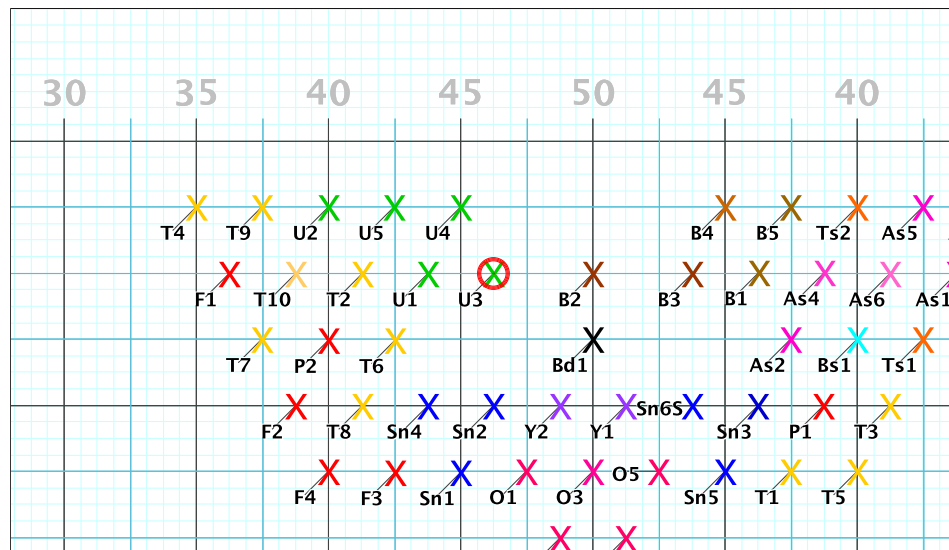

8 - Skyfall

Performed by:
Joeri Bergers
 X U3

Set	Move	Count	Right-Left	Visitor-Home
○	1	0	0 Left: 2.0 steps inside 45 yd In	8.0 steps in frnt of M1 yd In
●	2	8	8 Left: 2.0 steps inside 45 yd In	8.0 steps in frnt of M1 yd In

8 - Skyfall
Performer: Joeri Bergers

Set #2
Count: 8

8 - Skyfall
Performer: Joeri Bergers

Set #3
Count: 16

Set Move Count	Right-Left	Visitor-Home
□ 1	0 0 Left: 2.0 steps inside 45 yd ln	8.0 steps in frnt of M1 yd ln
○ 2	8 8 Left: 2.0 steps inside 45 yd ln	8.0 steps in frnt of M1 yd ln
● 3	8 16 Left: 4.0 steps outside of 50 yd ln	8.0 steps in frnt of M1 yd ln