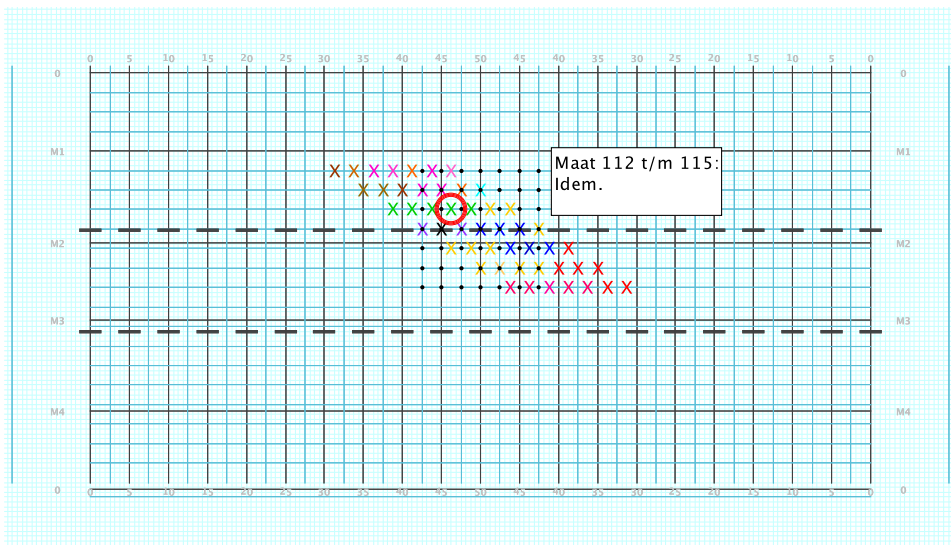

8 - Skyfall
Performer: Joeri Bergers

Set #10
Count: 120