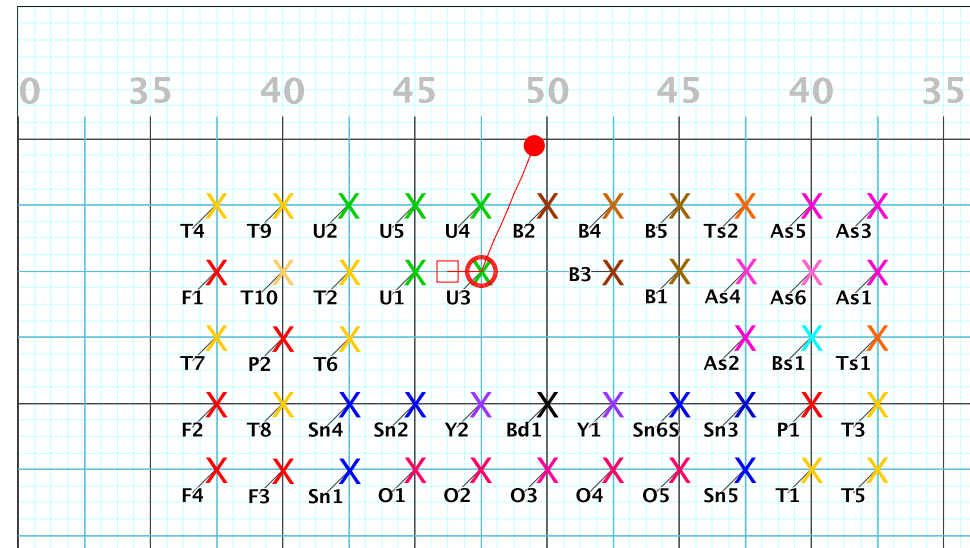

8 - Skyfall

Performed by:
Joeri Bergers
 X U3

Set	Move	Count	Right-Left	Visitor-Home
○	1	0	0 Left: 2.0 steps inside 45 yd In	8.0 steps in frnt of M1 yd In
●	2	8	8 Left: 2.0 steps inside 45 yd In	8.0 steps in frnt of M1 yd In

8 - Skyfall
Performer: Joeri Bergers

Set #2
Count: 8

8 - Skyfall
Performer: Joeri Bergers

Set #3
Count: 16

Set Move Count	Right-Left	Visitor-Home
□ 1	0 0 Left: 2.0 steps inside 45 yd ln	8.0 steps in frnt of M1 yd ln
○ 2	8 8 Left: 2.0 steps inside 45 yd ln	8.0 steps in frnt of M1 yd ln
● 3	8 16 Left: 4.0 steps outside of 50 yd ln	8.0 steps in frnt of M1 yd ln