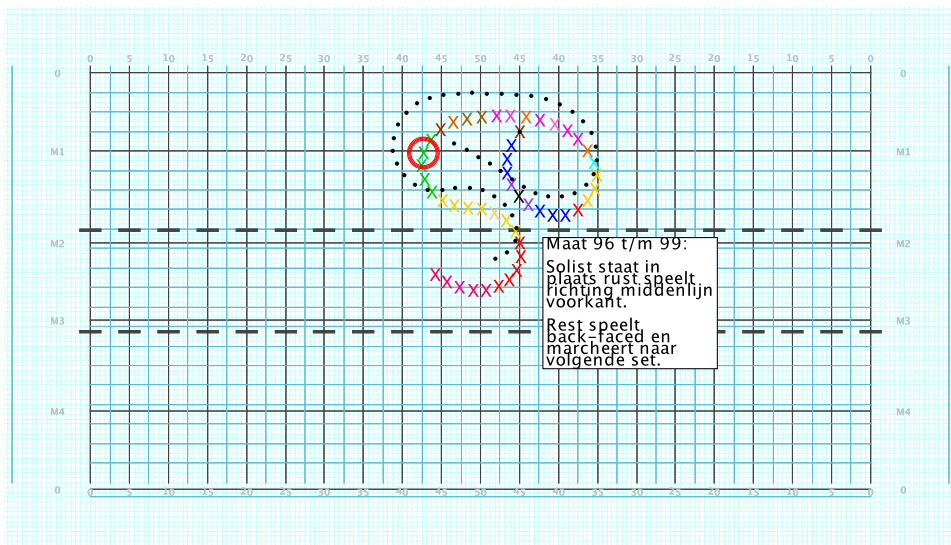

8 - Skyfall
Performer: Joeri Bergers

Set #6
Count: 56