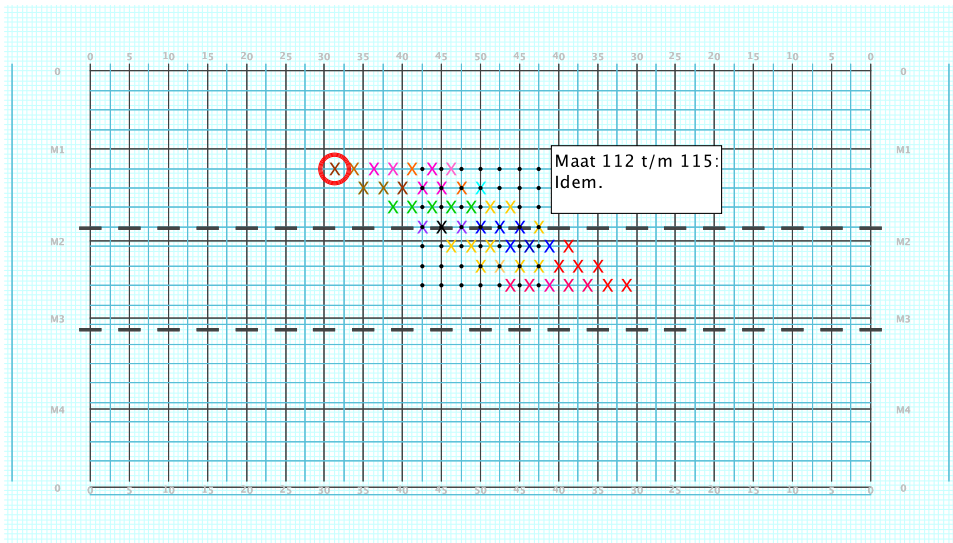

8 - Skyfall
Performer: Joeri Bergers of Vacant

Set #6
Count: 56

Set Move Count	Right-Left	Visitor-Home
□ 5	16 40 Left: 3.5 steps inside 45 yd In	4.25 steps behind Home side line
○ 6	16 56 Left: 0.25 steps outside 45 yd In	4.25 steps in frnt of M1 yd In
● 7	16 72 Left: 1.75 steps inside 45 yd In	1.0 steps behind M1 yd In

8 - Skyfall
Performer: Joeri Bergers of Vacant

Set #7
Count: 72

Set Move Count	Right-Left	Visitor-Home
□ 6	16 56 Left: 0.25 steps outside 45 yd In	4.25 steps in frnt of M1 yd In
○ 7	16 72 Left: 1.75 steps inside 45 yd In	1.0 steps behind M1 yd In
● 8	16 88 Right: 2.0 steps inside 45 yd In	4.0 steps behind M1 yd In

8 - Skyfall
 Performer: Joeri Bergers of Vacant

Set #10
 Count: 120

Set	Move Count	Right-Left	Visitor-Home
□	9	16 104 Left: 4.0 steps outside 45 yd In	4.0 steps behind M1 yd In
○	10	16 120 Left: 2.0 steps inside 30 yd In	4.0 steps behind M1 yd In
●	11	16 136 Left: On 35 yd In	on Home hash (@6,1)