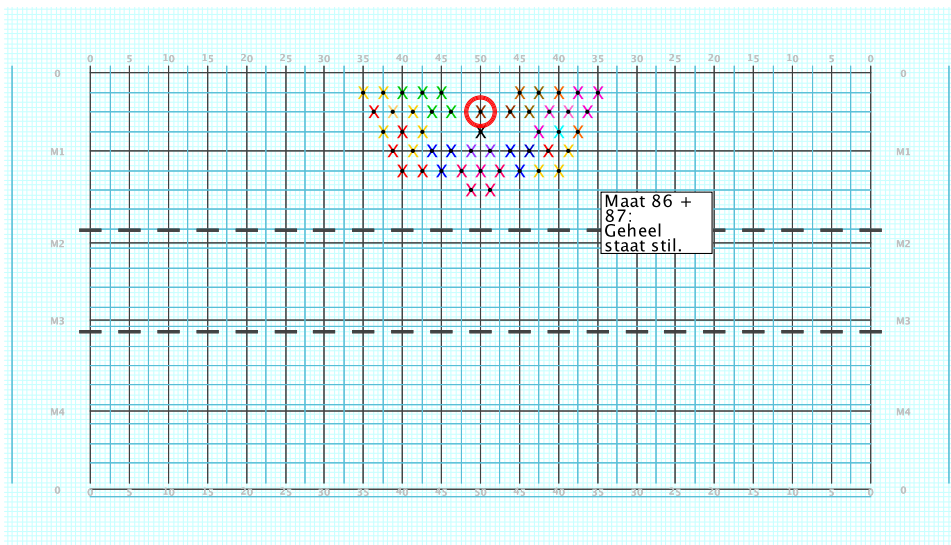

8 - Skyfall

Performer: Joeri Bergers of Vacant

Set #1

Count: 0

8 - Skyfall

Performed by:

Joeri Bergers of Vacant

X B2

Set	Move Count	Right-Left	Visitor-Home
○ 1	0	0	On 50 yd In 8.0 steps in frnt of M1 yd In
● 2	8	8	On 50 yd In 8.0 steps in frnt of M1 yd In

8 – Skyfall
Performer: Joeri Bergers of Vacant

Set #2
Count: 8

8 – Skyfall
Performer: Joeri Bergers of Vacant

Set #3
Count: 16

Set Move Count	Right-Left	Visitor-Home
□ 1	0 0	On 50 yd In 8.0 steps in frnt of M1 yd In
○ 2	8 8	On 50 yd In 8.0 steps in frnt of M1 yd In
● 3	8 16	On 50 yd In 4.0 steps behind Home side line