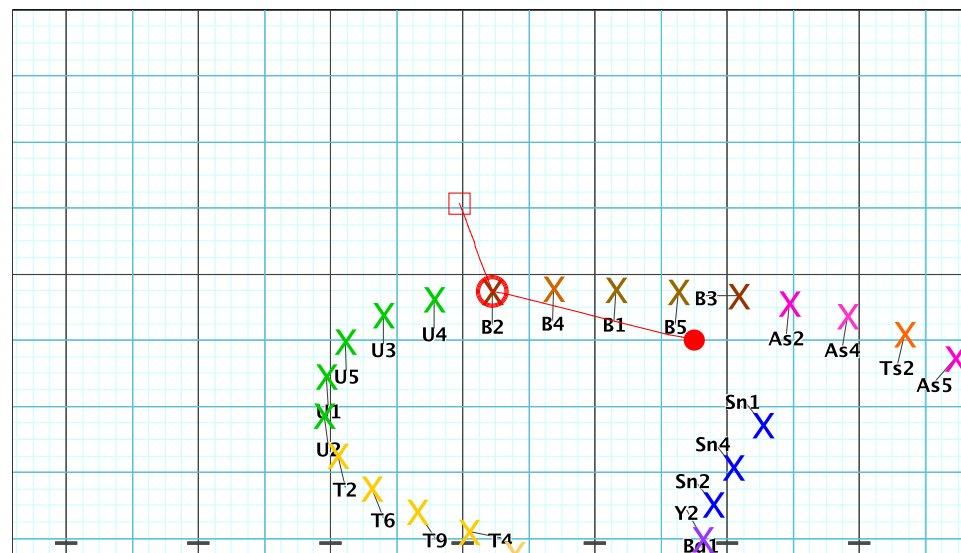

8 - Skyfall
Performer: Joeri Bergers of Vacant

Set #6
Count: 56

Set Move Count	Right-Left	Visitor-Home
□ 5	16 40 Left: 3.5 steps inside 45 yd In	4.25 steps behind Home side line
○ 6	16 56 Left: 0.25 steps outside 45 yd In	4.25 steps in frnt of M1 yd In
● 7	16 72 Left: 1.75 steps inside 45 yd In	1.0 steps behind M1 yd In

8 - Skyfall
Performer: Joeri Bergers of Vacant

Set #7
Count: 72

Set Move Count	Right-Left	Visitor-Home
□ 6	16 56 Left: 0.25 steps outside 45 yd In	4.25 steps in frnt of M1 yd In
○ 7	16 72 Left: 1.75 steps inside 45 yd In	1.0 steps behind M1 yd In
● 8	16 88 Right: 2.0 steps inside 45 yd In	4.0 steps behind M1 yd In