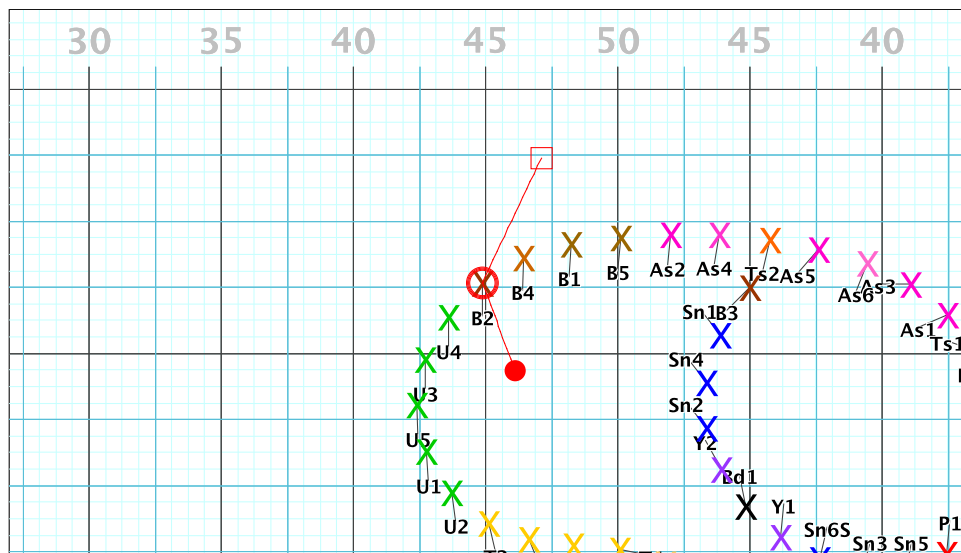

8 - Skyfall
Performer: Joeri Bergers of Vacant

Set #6
Count: 56

Set Move Count	Right-Left	Visitor-Home
□ 5	16 40 Left: 3.5 steps inside 45 yd In	4.25 steps behind Home side line
○ 6	16 56 Left: 0.25 steps outside 45 yd In	4.25 steps in frnt of M1 yd In
● 7	16 72 Left: 1.75 steps inside 45 yd In	1.0 steps behind M1 yd In