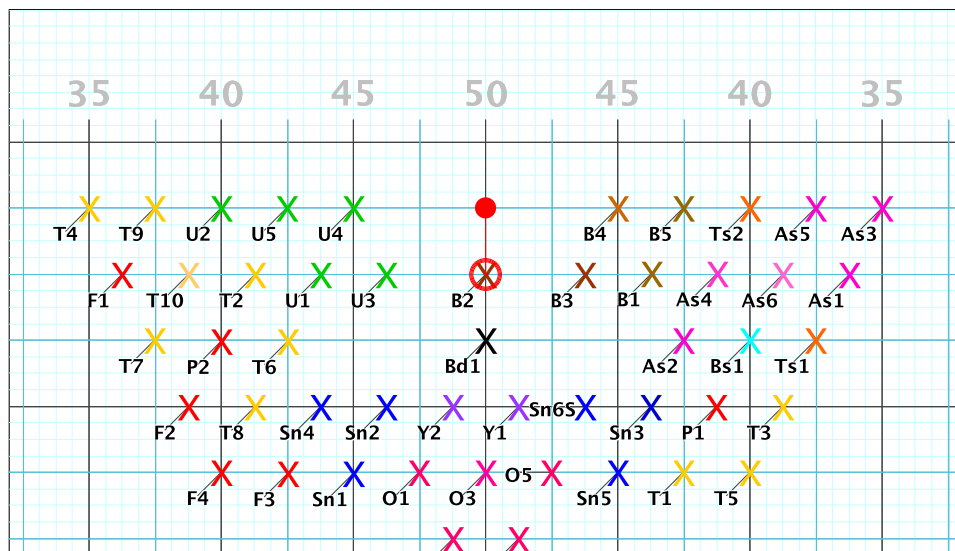

8 - Skyfall

Performer: Joeri Bergers of Vacant

Set #1

Count: 0

8 - Skyfall

Performed by:

Joeri Bergers of Vacant

X B2

Set	Move Count	Right-Left	Visitor-Home
○ 1	0	0	On 50 yd In 8.0 steps in frnt of M1 yd In
● 2	8	8	On 50 yd In 8.0 steps in frnt of M1 yd In

8 – Skyfall
Performer: Joeri Bergers of Vacant

Set #2
Count: 8

8 – Skyfall
Performer: Joeri Bergers of Vacant

Set #3
Count: 16

Set Move Count	Right-Left	Visitor-Home
□ 1	0 0	On 50 yd In 8.0 steps in frnt of M1 yd In
○ 2	8 8	On 50 yd In 8.0 steps in frnt of M1 yd In
● 3	8 16	On 50 yd In 4.0 steps behind Home side line