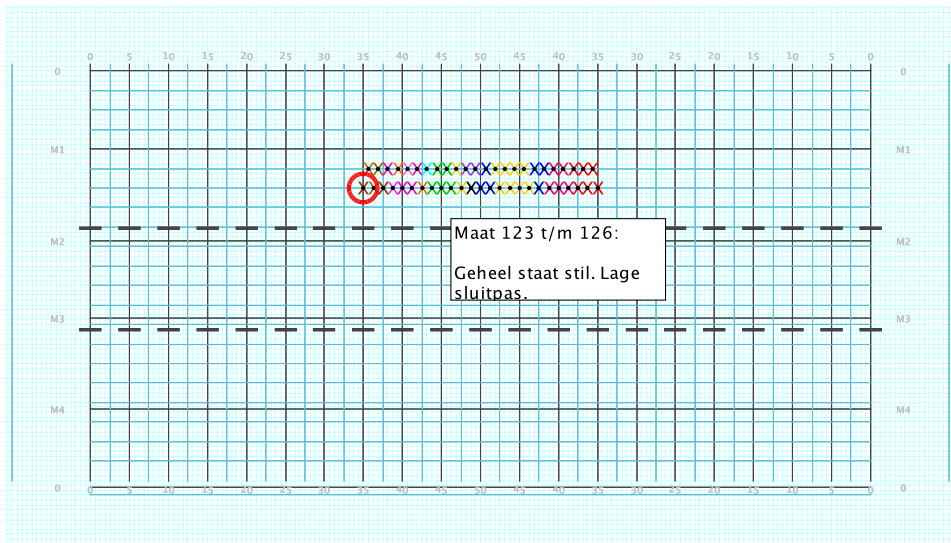

8 - Skyfall
Performer: Joeri Bergers of Vacant

Set #12
Count: 144

Set	Move	Count	Right-Left	Visitor-Home
□	11	16	136	Left: On 35 yd In on Home hash (@6,1)
○	12	8	144	Left: On 35 yd In 8.0 steps behind M1 yd In
●	13	4	148	Left: On 35 yd In 8.0 steps behind M1 yd In

8 - Skyfall
Performer: Joeri Bergers of Vacant

Set #13
Count: 148

Set	Move	Count	Right-Left	Visitor-Home
□	12	8	144	Left: On 35 yd In 8.0 steps behind M1 yd In
○	13	4	148	Left: On 35 yd In 8.0 steps behind M1 yd In
●	13A	4	152	Left: On 35 yd In 8.0 steps behind M1 yd In

8 - Skyfall
Performer: Joeri Bergers of Vacant

Set #13A
Count: 152

Set	Move Count	Right-Left	Visitor-Home
□ 13	4	148	Left: On 35 yd In 8.0 steps behind M1 yd In
○ 13A	4	152	Left: On 35 yd In 8.0 steps behind M1 yd In
● 13B	12	164	Left: On 35 yd In 8.0 steps behind M1 yd In