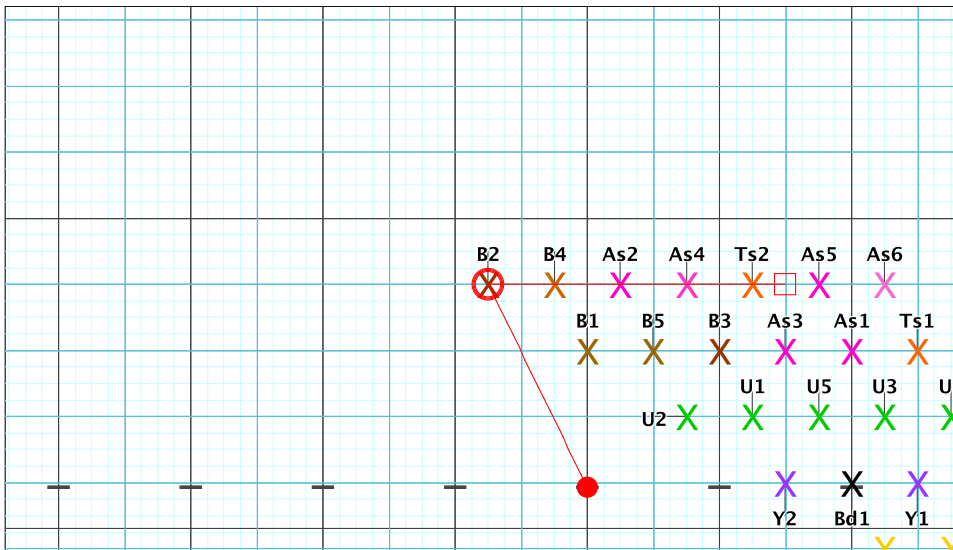

8 - Skyfall
Performer: Joeri Bergers of Vacant

Set #6
Count: 56

Set Move Count	Right-Left	Visitor-Home
□ 5	16 40 Left: 3.5 steps inside 45 yd In	4.25 steps behind Home side line
○ 6	16 56 Left: 0.25 steps outside 45 yd In	4.25 steps in frnt of M1 yd In
● 7	16 72 Left: 1.75 steps inside 45 yd In	1.0 steps behind M1 yd In

8 - Skyfall
Performer: Joeri Bergers of Vacant

Set #7
Count: 72

Set Move Count	Right-Left	Visitor-Home
□ 6	16 56 Left: 0.25 steps outside 45 yd In	4.25 steps in frnt of M1 yd In
○ 7	16 72 Left: 1.75 steps inside 45 yd In	1.0 steps behind M1 yd In
● 8	16 88 Right: 2.0 steps inside 45 yd In	4.0 steps behind M1 yd In

8 - Skyfall
 Performer: Joeri Bergers of Vacant

Set #10
 Count: 120

Set	Move Count	Right-Left	Visitor-Home
□	9	16 104 Left: 4.0 steps outside 45 yd In	4.0 steps behind M1 yd In
○	10	16 120 Left: 2.0 steps inside 30 yd In	4.0 steps behind M1 yd In
●	11	16 136 Left: On 35 yd In	on Home hash (@6,1)