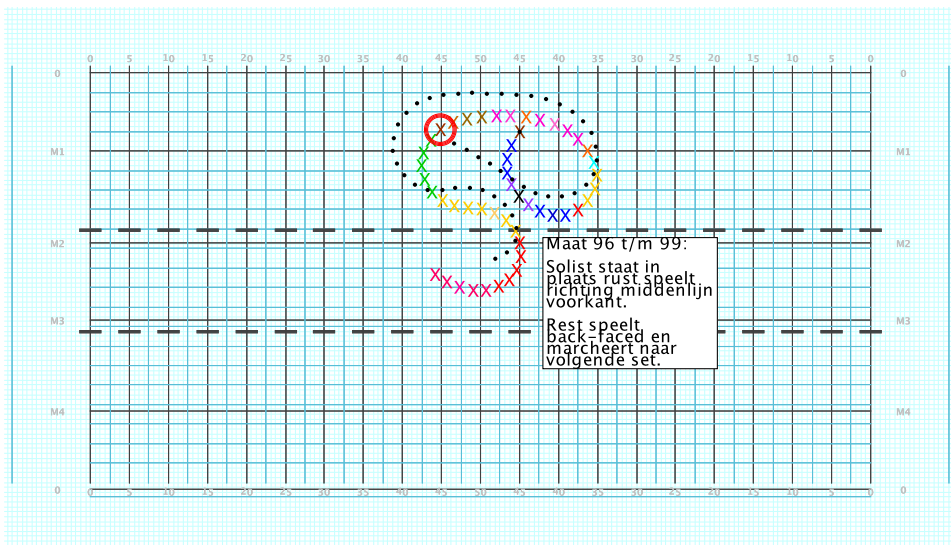

8 - Skyfall
Performer: Joeri Bergers of Vacant

Set #6
Count: 56

Set Move Count	Right-Left	Visitor-Home
□ 5	16 40 Left: 3.5 steps inside 45 yd In	4.25 steps behind Home side line
○ 6	16 56 Left: 0.25 steps outside 45 yd In	4.25 steps in frnt of M1 yd In
● 7	16 72 Left: 1.75 steps inside 45 yd In	1.0 steps behind M1 yd In