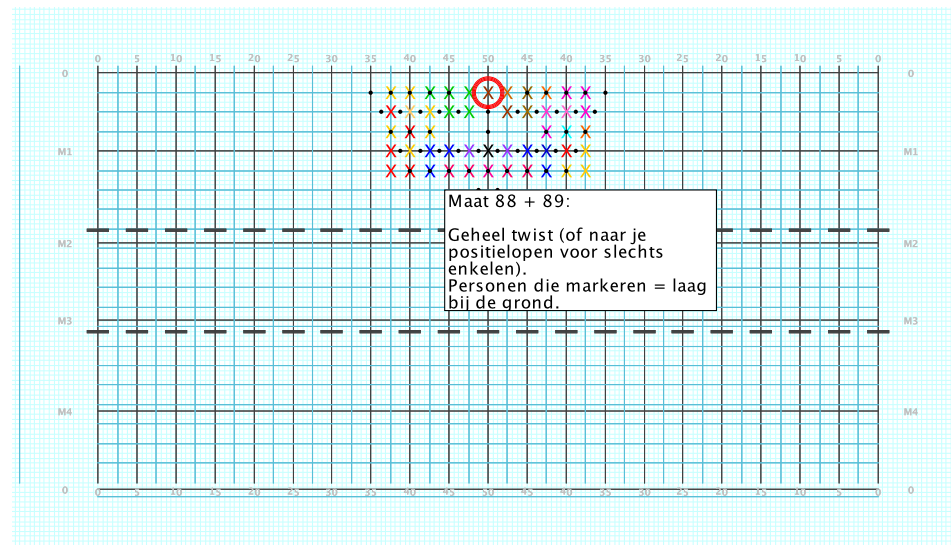

8 – Skyfall
Performer: Joeri Bergers of Vacant

Set #3
Count: 16

Set Move Count	Right-Left	Visitor-Home
□ 1	0 0	On 50 yd In 8.0 steps in frnt of M1 yd In
○ 2	8 8	On 50 yd In 8.0 steps in frnt of M1 yd In
● 3	8 16	On 50 yd In 4.0 steps behind Home side line