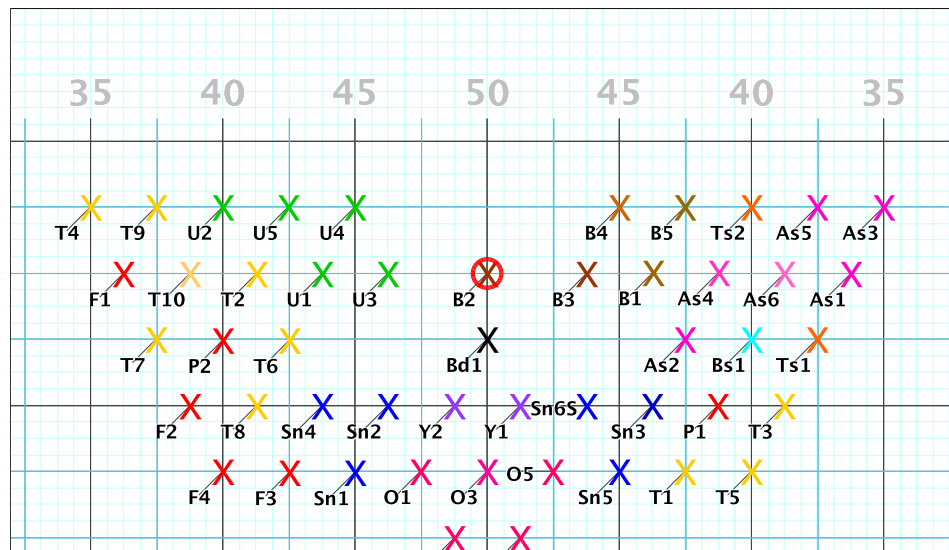

8 - Skyfall

Performer: Joeri Bergers of Vacant

Set #1

Count: 0

8 - Skyfall

Performed by:

Joeri Bergers of Vacant

X B2

Set	Move Count	Right-Left	Visitor-Home
○ 1	0	0	On 50 yd In 8.0 steps in frnt of M1 yd In
● 2	8	8	On 50 yd In 8.0 steps in frnt of M1 yd In

8 – Skyfall
Performer: Joeri Bergers of Vacant

Set #2
Count: 8

8 – Skyfall
Performer: Joeri Bergers of Vacant