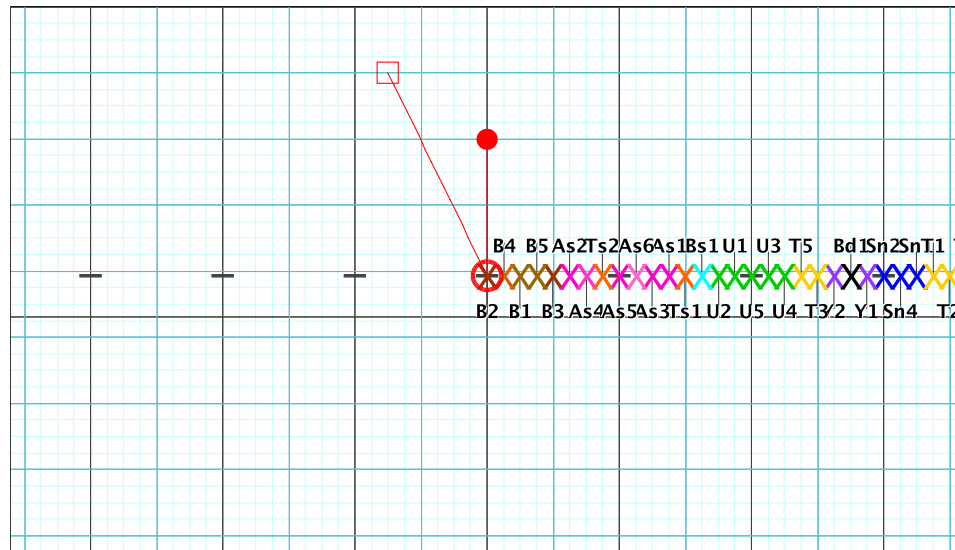

8 - Skyfall
Performer: Joeri Bergers of Vacant

Set #7
Count: 72

Set Move Count	Right-Left	Visitor-Home
□ 6	16 56 Left: 0.25 steps outside 45 yd In	4.25 steps in frnt of M1 yd In
○ 7	16 72 Left: 1.75 steps inside 45 yd In	1.0 steps behind M1 yd In
● 8	16 88 Right: 2.0 steps inside 45 yd In	4.0 steps behind M1 yd In

8 - Skyfall
 Performer: Joeri Bergers of Vacant

Set #10
 Count: 120

Set	Move Count	Right-Left	Visitor-Home
□	9	16 104 Left: 4.0 steps outside 45 yd In	4.0 steps behind M1 yd In
○	10	16 120 Left: 2.0 steps inside 30 yd In	4.0 steps behind M1 yd In
●	11	16 136 Left: On 35 yd In	on Home hash (@6,1)

8 - Skyfall
 Performer: Joeri Bergers of Vacant

Set #11
 Count: 136

Set	Move Count	Right-Left	Visitor-Home
□	10	16 120 Left: 2.0 steps inside 30 yd In	4.0 steps behind M1 yd In
○	11	16 136 Left: On 35 yd In	on Home hash (@6,1)
●	12	8 144 Left: On 35 yd In	8.0 steps behind M1 yd In