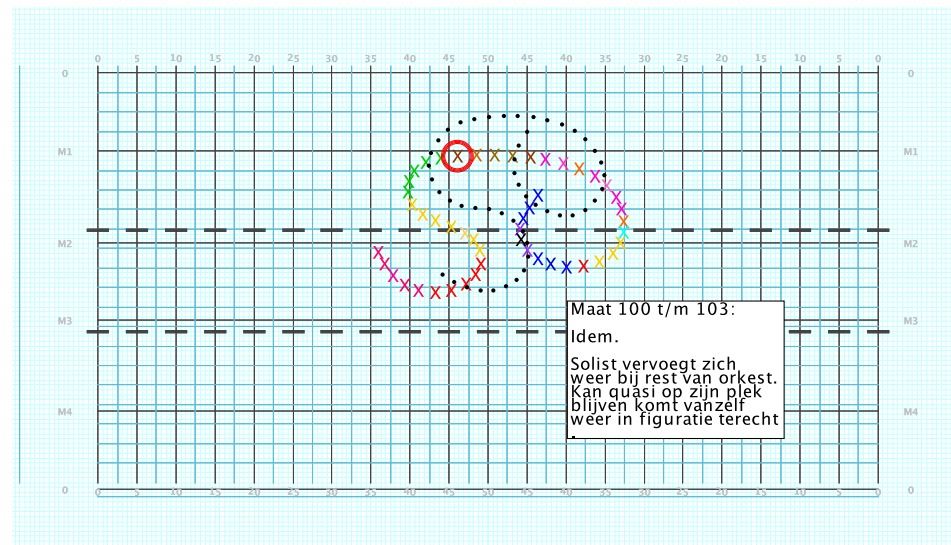

8 - Skyfall
Performer: Joeri Bergers of Vacant

Set #7
Count: 72

Set Move Count	Right-Left	Visitor-Home
□ 6	16 56 Left: 0.25 steps outside 45 yd In	4.25 steps in frnt of M1 yd In
○ 7	16 72 Left: 1.75 steps inside 45 yd In	1.0 steps behind M1 yd In
● 8	16 88 Right: 2.0 steps inside 45 yd In	4.0 steps behind M1 yd In