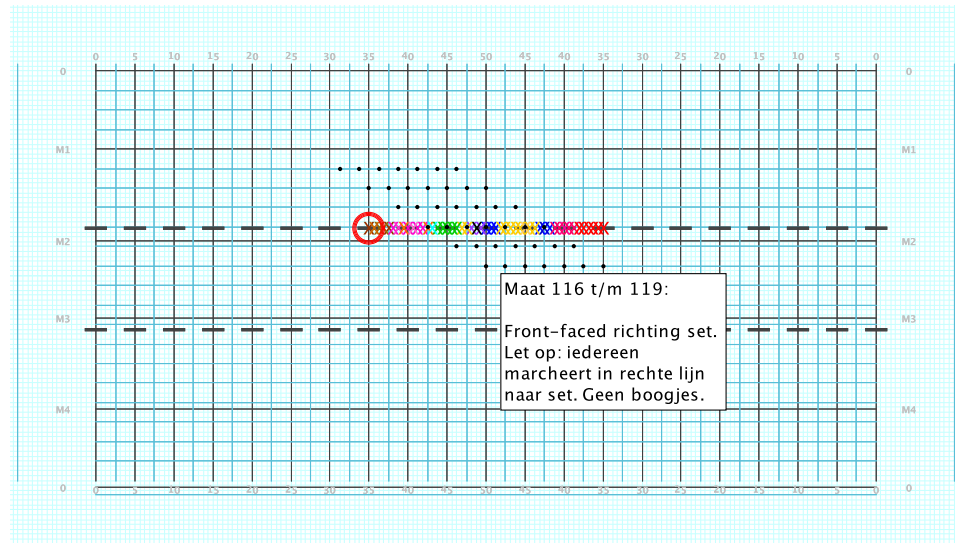

8 - Skyfall
Performer: Joeri Bergers of Vacant

Set #11
Count: 136

Set	Move Count	Right-Left	Visitor-Home
□	10	16 120 Left: 2.0 steps inside 30 yd In	4.0 steps behind M1 yd In
○	11	16 136 Left: On 35 yd In	on Home hash (@6,1)
●	12	8 144 Left: On 35 yd In	8.0 steps behind M1 yd In