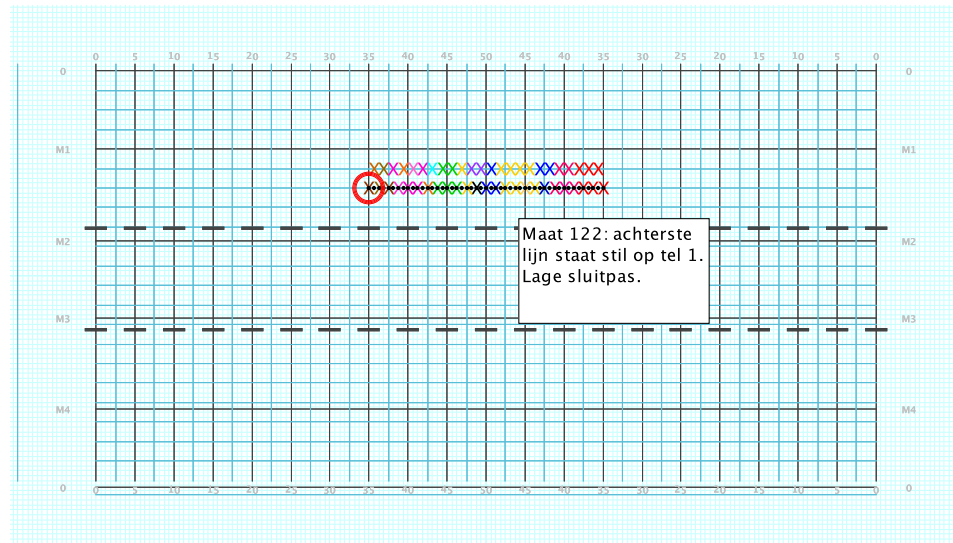

8 - Skyfall
Performer: Joeri Bergers of Vacant

Set #13
Count: 148

Set	Move	Count	Right-Left	Visitor-Home
□	12	8	144	Left: On 35 yd In 8.0 steps behind M1 yd In
○	13	4	148	Left: On 35 yd In 8.0 steps behind M1 yd In
●	13A	4	152	Left: On 35 yd In 8.0 steps behind M1 yd In