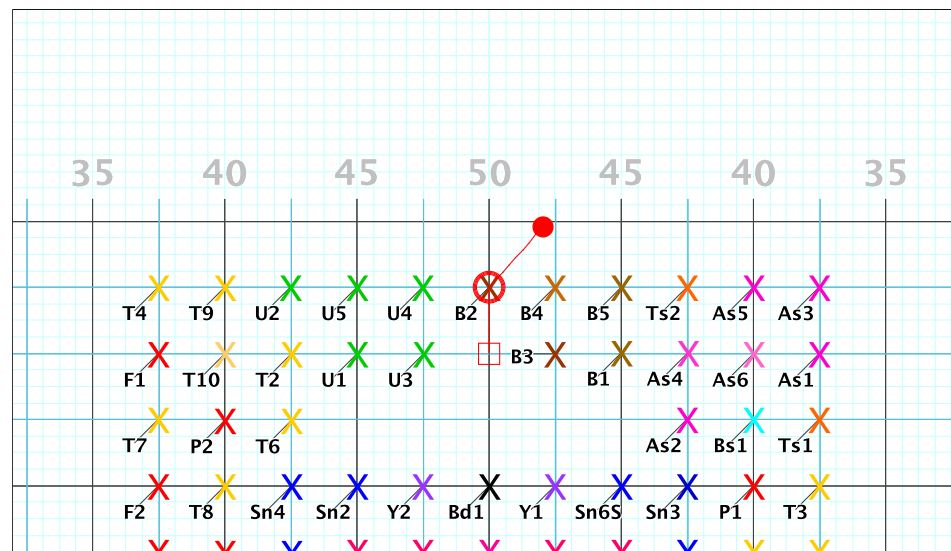

Set	Move Count	Right-Left	Visitor-Home
○ 1	0	0	On 50 yd In 8.0 steps in frnt of M1 yd In
● 2	8	8	On 50 yd In 8.0 steps in frnt of M1 yd In

8 – Skyfall
Performer: Joeri Bergers of Vacant

Set #2
Count: 8

8 – Skyfall
Performer: Joeri Bergers of Vacant

Set #3
Count: 16

Set Move Count	Right-Left	Visitor-Home
□ 1	0 0	On 50 yd In 8.0 steps in frnt of M1 yd In
○ 2	8 8	On 50 yd In 8.0 steps in frnt of M1 yd In
● 3	8 16	On 50 yd In 4.0 steps behind Home side line