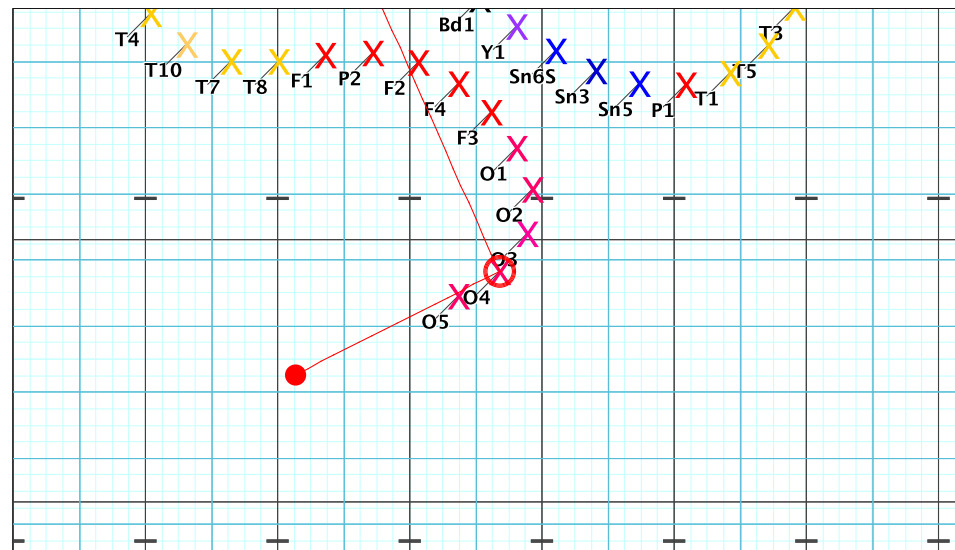

**8 - Skyfall**  
**Performer: Levien Leenders**

**Set #3**  
**Count: 16**

Set	Move Count	Right-Left	Visitor-Home
□	2	8 8	Right: 2.0 steps outside of 50 yd In 8.0 steps behind M1 yd In
○	3	8 16	Right: 4.0 steps inside 45 yd In 4.0 steps behind M1 yd In
●	4	8 24	Left: 2.0 steps outside of 50 yd In 4.0 steps behind M1 yd In

# 8 - Skyfall

Performer: Levien Leenders

Set #5

Count: 40

Set	Move	Count	Right-Left	Visitor-Home
□	3	8	16 Right: 4.0 steps inside 45 yd In	4.0 steps behind M1 yd In
○	4	8	24 Left: 2.0 steps outside of 50 yd In	4.0 steps behind M1 yd In
●	5	16	40 Right: 2.5 steps inside 45 yd In	2.0 steps behind M2 yd In