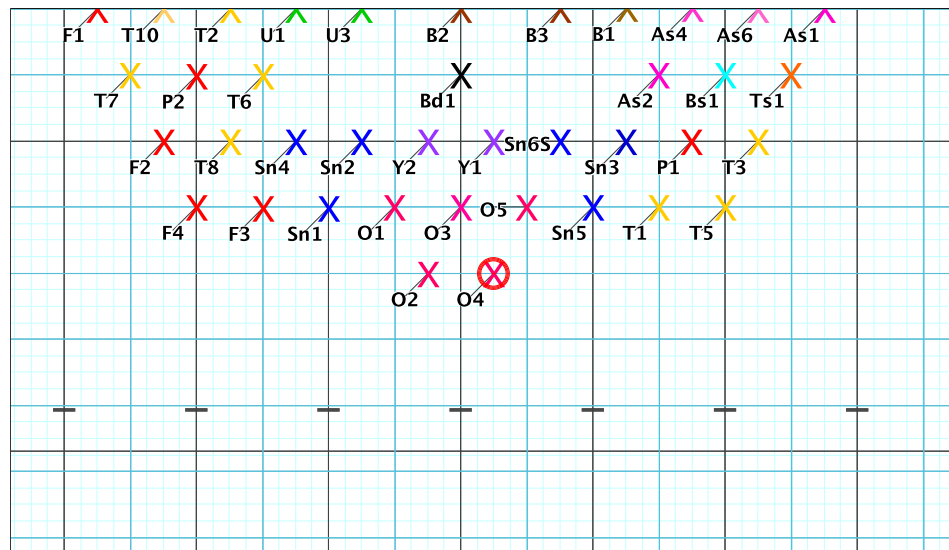

8 - Skyfall

Performed by:  
**Levien Leenders**  
 X O4

Set	Move Count	Right-Left	Visitor-Home
○ 1	0	0	Right: 2.0 steps outside of 50 yd In 8.0 steps behind M1 yd In
● 2	8	8	Right: 2.0 steps outside of 50 yd In 8.0 steps behind M1 yd In

**8 - Skyfall**  
**Performer: Levien Leenders**

**Set #2**  
**Count: 8**

Set	Move Count	Right-Left	Visitor-Home
□	1	0 0	Right: 2.0 steps outside of 50 yd In 8.0 steps behind M1 yd In
○	2	8 8	Right: 2.0 steps outside of 50 yd In 8.0 steps behind M1 yd In
●	3	8 16	Right: 4.0 steps inside 45 yd In 4.0 steps behind M1 yd In

**8 - Skyfall**  
**Performer: Levien Leenders**

**Set #3**  
**Count: 16**

Set	Move Count	Right-Left	Visitor-Home
□	2	8 8	Right: 2.0 steps outside of 50 yd In 8.0 steps behind M1 yd In
○	3	8 16	Right: 4.0 steps inside 45 yd In 4.0 steps behind M1 yd In
●	4	8 24	Left: 2.0 steps outside of 50 yd In 4.0 steps behind M1 yd In

Set Move Count	Right-Left	Visitor-Home
□ 10	16 120 Right: 2.0 steps outside 45 yd In	6.75 steps in frnt of M3 yd In
○ 11	16 136 Right: 1.0 steps inside 40 yd In	on Home hash (@6,1)
● 12	8 144 Right: 1.0 steps inside 40 yd In	8.0 steps behind M1 yd In