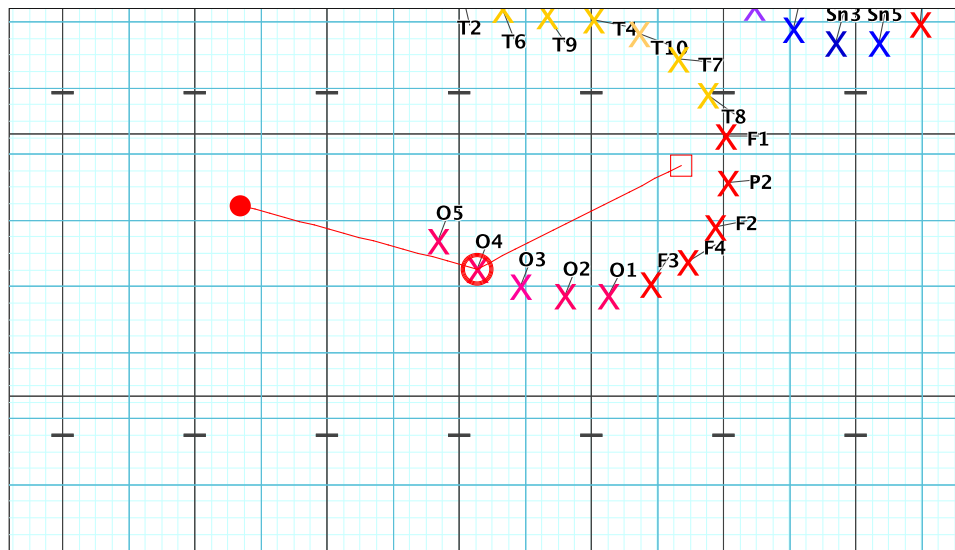

# 8 - Skyfall

Performer: Levien Leenders

Set #7

Count: 72

Set Move Count	Right-Left	Visitor-Home
□ 5	16 40 Right: 2.5 steps inside 45 yd In	2.0 steps behind M2 yd In
○ 6	16 56 Left: 1.0 steps inside 45 yd In	7.75 steps in frnt of M3 yd In
● 7	16 72 Left: 2.75 steps inside 35 yd In	4.25 steps behind M2 yd In