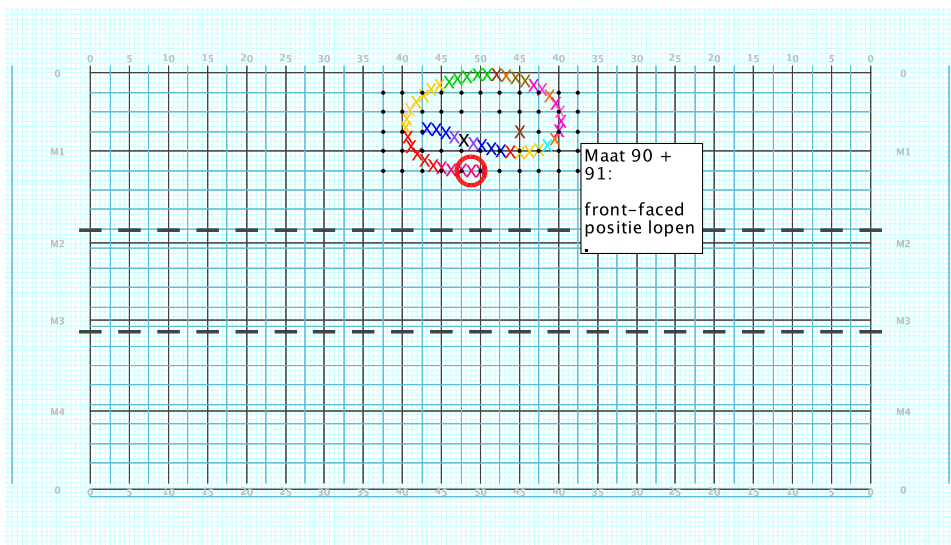

8 - Skyfall

Performer: Levien Leenders

Set #4

Count: 24