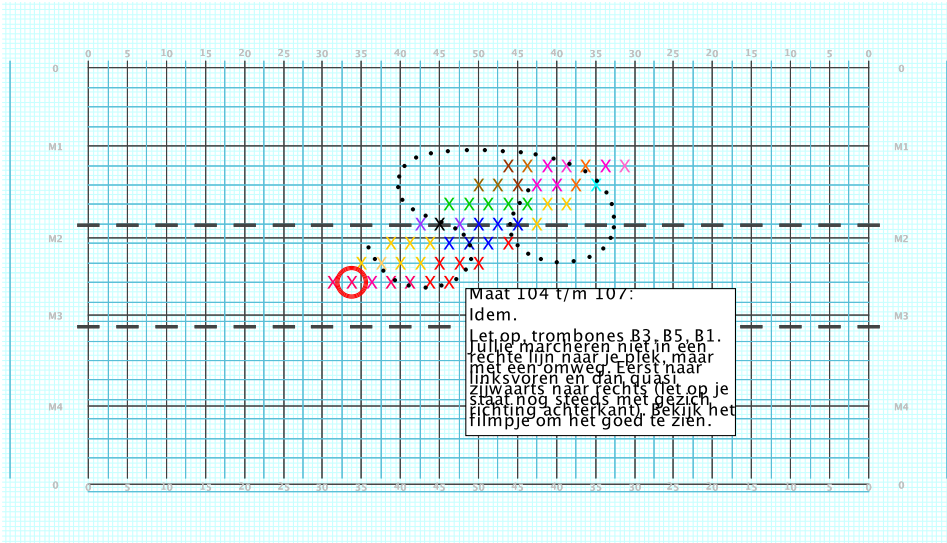

8 – Skyfall
Performer: Levien Leenders

Set #8
Count: 88

Set Move Count	Right-Left	Visitor-Home
□ 7	16 72 Left: 2.75 steps inside 35 yd In	4.25 steps behind M2 yd In
○ 8	16 88 Left: 2.0 steps outside 35 yd In	6.75 steps in frnt of M3 yd In
● 9	16 104 Left: On 45 yd In	6.75 steps in frnt of M3 yd In