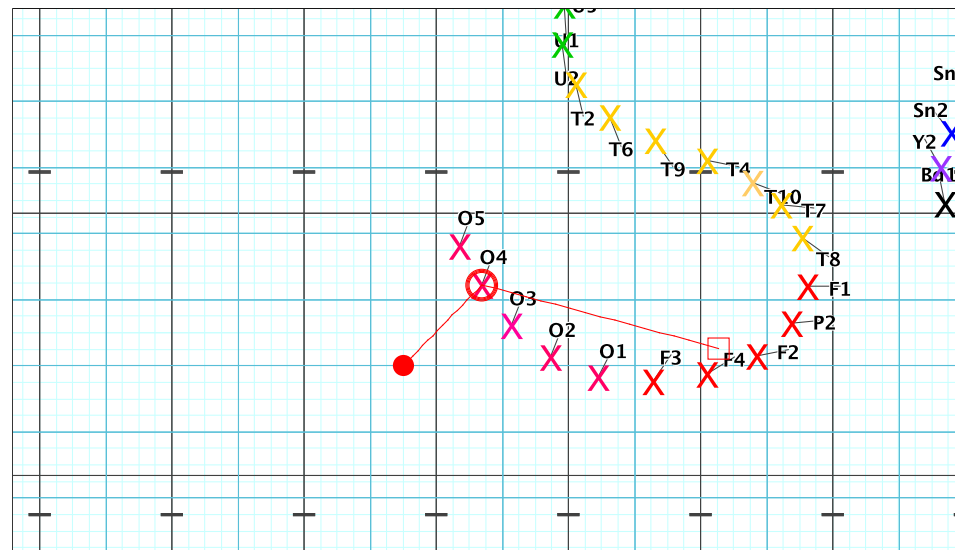

# 8 - Skyfall

Performer: Levien Leenders

Set #7

Count: 72

Set Move Count	Right-Left	Visitor-Home
□ 5	16 40 Right: 2.5 steps inside 45 yd In	2.0 steps behind M2 yd In
○ 6	16 56 Left: 1.0 steps inside 45 yd In	7.75 steps in frnt of M3 yd In
● 7	16 72 Left: 2.75 steps inside 35 yd In	4.25 steps behind M2 yd In