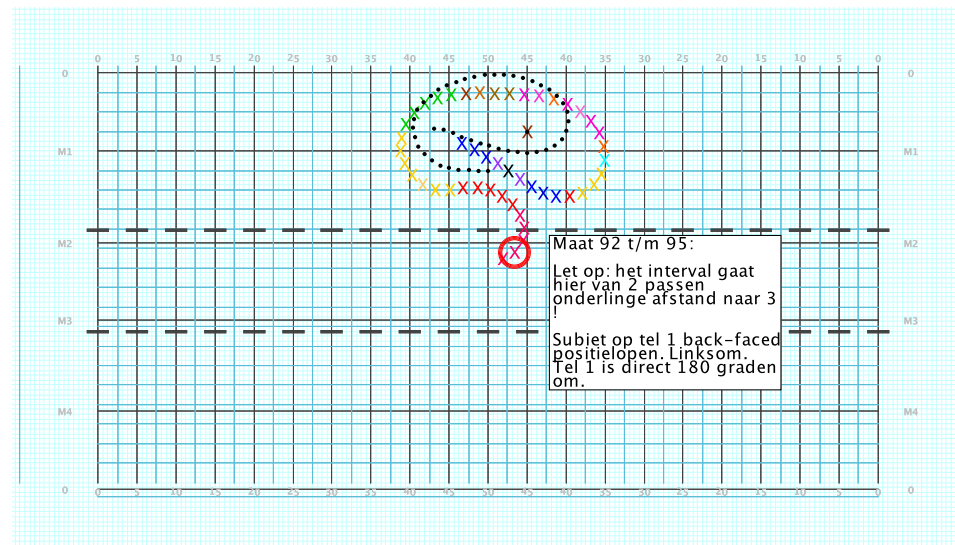

8 - Skyfall

Performer: Levien Leenders

Set #5

Count: 40

Set	Move	Count	Right-Left	Visitor-Home
□	3	8	16 Right: 4.0 steps inside 45 yd In	4.0 steps behind M1 yd In
○	4	8	24 Left: 2.0 steps outside of 50 yd In	4.0 steps behind M1 yd In
●	5	16	40 Right: 2.5 steps inside 45 yd In	2.0 steps behind M2 yd In

Set	Move	Count	Right-Left	Visitor-Home
□	4	8	24 Left: 2.0 steps outside of 50 yd In	4.0 steps behind M1 yd In
○	5	16	40 Right: 2.5 steps inside 45 yd In	2.0 steps behind M2 yd In
●	6	16	56 Left: 1.0 steps inside 45 yd In	7.75 steps in frnt of M3 yd In