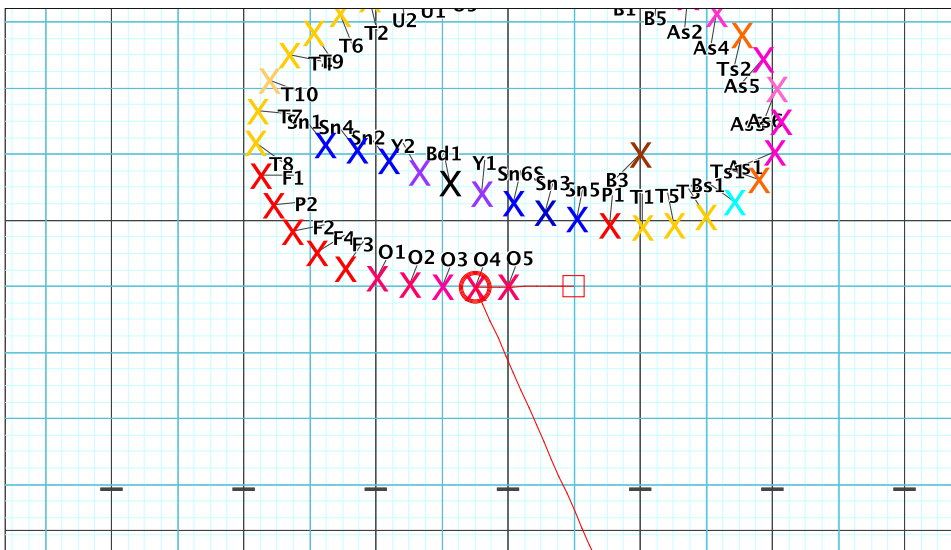

**8 - Skyfall**  
**Performer: Levien Leenders**

**Set #3**  
**Count: 16**

Set	Move Count	Right-Left	Visitor-Home
□	2	8 8	Right: 2.0 steps outside of 50 yd In 8.0 steps behind M1 yd In
○	3	8 16	Right: 4.0 steps inside 45 yd In 4.0 steps behind M1 yd In
●	4	8 24	Left: 2.0 steps outside of 50 yd In 4.0 steps behind M1 yd In

# 8 - Skyfall

Performer: Levien Leenders

Set #5

Count: 40

Set	Move	Count	Right-Left	Visitor-Home
□	3	8	16 Right: 4.0 steps inside 45 yd In	4.0 steps behind M1 yd In
○	4	8	24 Left: 2.0 steps outside of 50 yd In	4.0 steps behind M1 yd In
●	5	16	40 Right: 2.5 steps inside 45 yd In	2.0 steps behind M2 yd In