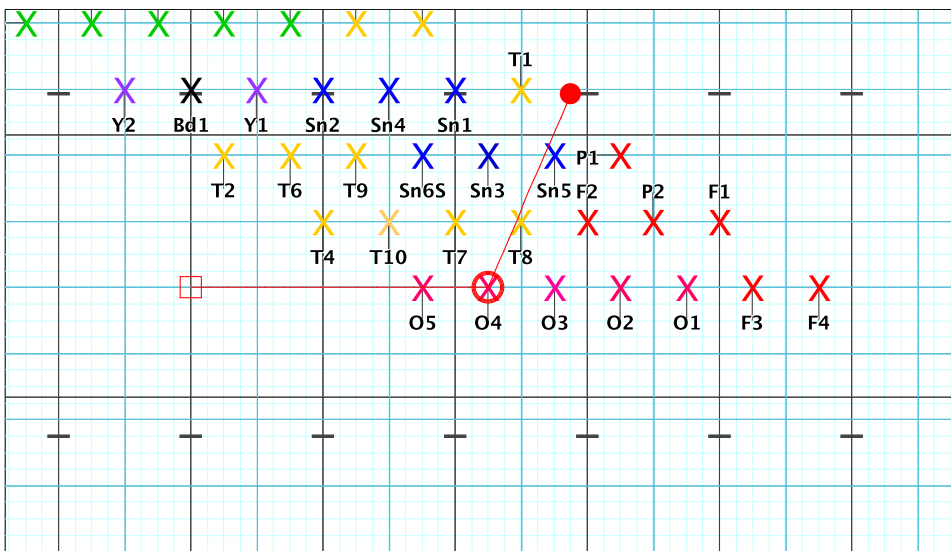

**8 – Skyfall**  
**Performer: Levien Leenders**

**Set #8**  
**Count: 88**

Set Move Count	Right-Left	Visitor-Home
□ 7	16 72 Left: 2.75 steps inside 35 yd In	4.25 steps behind M2 yd In
○ 8	16 88 Left: 2.0 steps outside 35 yd In	6.75 steps in frnt of M3 yd In
● 9	16 104 Left: On 45 yd In	6.75 steps in frnt of M3 yd In

**8 – Skyfall**  
**Performer: Levien Leenders**

**Set #9**  
**Count: 104**

Set Move Count	Right-Left	Visitor-Home
□ 8	16 88 Left: 2.0 steps outside 35 yd In	6.75 steps in frnt of M3 yd In
○ 9	16 104 Left: On 45 yd In	6.75 steps in frnt of M3 yd In
● 10	16 120 Right: 2.0 steps outside 45 yd In	6.75 steps in frnt of M3 yd In

8 - Skyfall  
Performer: Levien Leenders

Set #10  
Count: 120

8 - Skyfall  
Performer: Levien Leenders

Set #11  
Count: 136

Set Move Count	Right-Left	Visitor-Home
□ 9	16 104 Left: On 45 yd In	6.75 steps in frnt of M3 yd In
○ 10	16 120 Right: 2.0 steps outside 45 yd In	6.75 steps in frnt of M3 yd In
● 11	16 136 Right: 1.0 steps inside 40 yd In	on Home hash (@6,1)