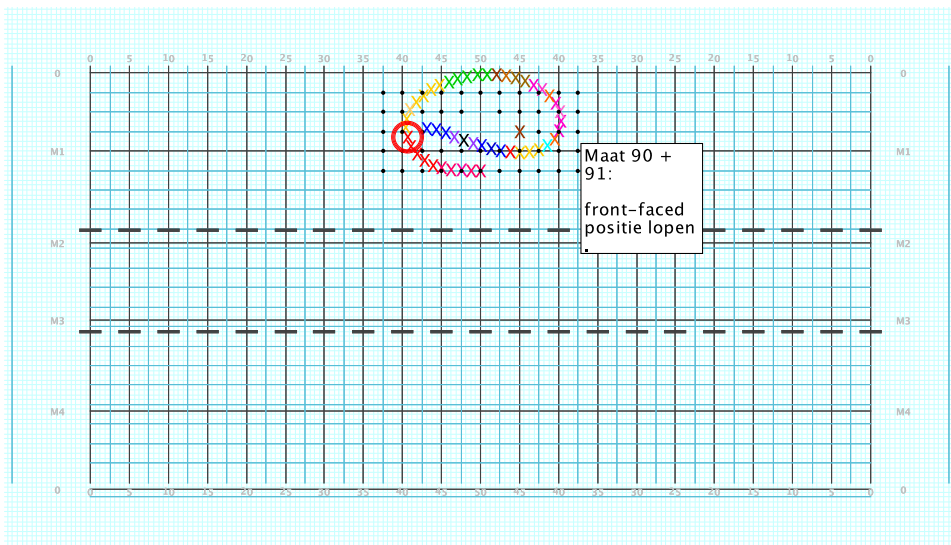

8 - Skyfall

Performed by:  
**Melissa Serra**  
 X F1

Set	Move Count	Right-Left	Visitor-Home
○ 1	0	0	Left: 2.0 steps inside 35 yd ln 8.0 steps in frnt of M1 yd ln
● 2	8	8	Left: 2.0 steps inside 35 yd ln 8.0 steps in frnt of M1 yd ln

8 - Skyfall  
Performer: Melissa Serra

Set #2  
Count: 8

8 - Skyfall  
Performer: Melissa Serra

Set #3  
Count: 16

Set Move Count	Right-Left	Visitor-Home
□ 1	0 0 Left: 2.0 steps inside 35 yd In	8.0 steps in frnt of M1 yd In
○ 2	8 8 Left: 2.0 steps inside 35 yd In	8.0 steps in frnt of M1 yd In
● 3	8 16 Left: 4.0 steps outside 40 yd In	8.0 steps in frnt of M1 yd In

Set Move Count	Right-Left	Visitor-Home
□ 2	8 8 Left: 2.0 steps inside 35 yd In	8.0 steps in frnt of M1 yd In
○ 3	8 16 Left: 4.0 steps outside 40 yd In	8.0 steps in frnt of M1 yd In
● 4	8 24 Left: 1.0 steps inside 40 yd In	2.75 steps in frnt of M1 yd In

**8 – Skyfall**  
**Performer: Melissa Serra**

**Set #4**  
**Count: 24**

**8 – Skyfall**  
**Performer: Melissa Serra**

**Set #5**  
**Count: 40**

Set	Move	Count	Right-Left	Visitor-Home
□	3	8	16 Left: 4.0 steps outside 40 yd In	8.0 steps in frnt of M1 yd In
○	4	8	24 Left: 1.0 steps inside 40 yd In	2.75 steps in frnt of M1 yd In
●	5	16	40 Left: 3.0 steps inside 45 yd In	7.5 steps behind M1 yd In