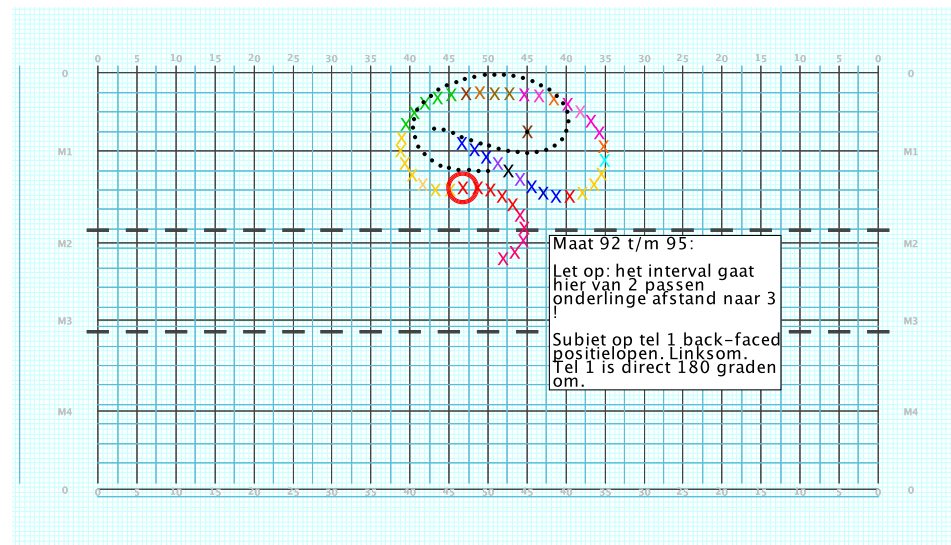

8 - Skyfall  
Performer: Melissa Serra

Set #2  
Count: 8

8 - Skyfall  
Performer: Melissa Serra

Set #3  
Count: 16

Set Move Count	Right-Left	Visitor-Home
□ 1	0 0 Left: 2.0 steps inside 35 yd In	8.0 steps in frnt of M1 yd In
○ 2	8 8 Left: 2.0 steps inside 35 yd In	8.0 steps in frnt of M1 yd In
● 3	8 16 Left: 4.0 steps outside 40 yd In	8.0 steps in frnt of M1 yd In

Set Move Count	Right-Left	Visitor-Home
□ 2	8 8 Left: 2.0 steps inside 35 yd In	8.0 steps in frnt of M1 yd In
○ 3	8 16 Left: 4.0 steps outside 40 yd In	8.0 steps in frnt of M1 yd In
● 4	8 24 Left: 1.0 steps inside 40 yd In	2.75 steps in frnt of M1 yd In

**8 – Skyfall**  
**Performer: Melissa Serra**

**Set #4**  
**Count: 24**

**8 – Skyfall**  
**Performer: Melissa Serra**

**Set #5**  
**Count: 40**

Set	Move	Count	Right-Left	Visitor-Home
□	3	8	16 Left: 4.0 steps outside 40 yd In	8.0 steps in frnt of M1 yd In
○	4	8	24 Left: 1.0 steps inside 40 yd In	2.75 steps in frnt of M1 yd In
●	5	16	40 Left: 3.0 steps inside 45 yd In	7.5 steps behind M1 yd In