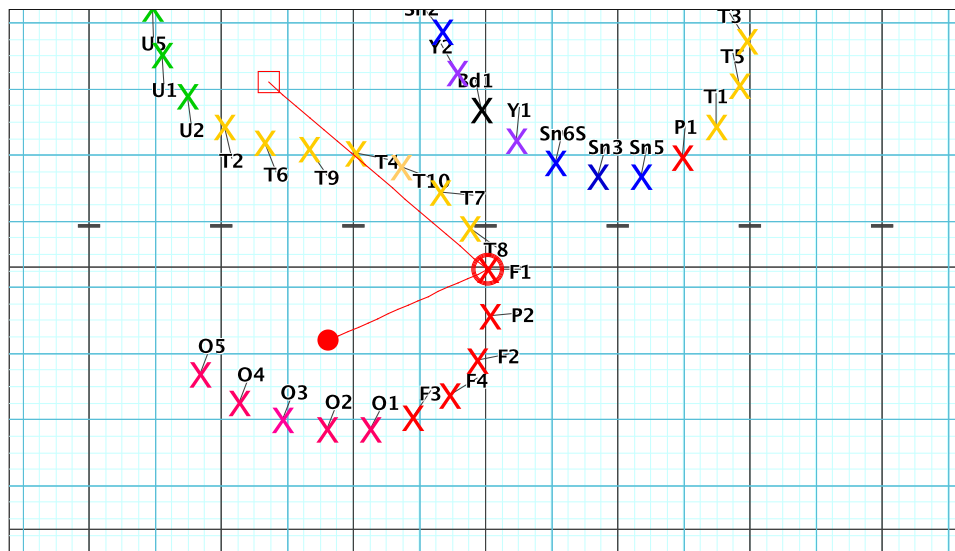

**8 – Skyfall**  
**Performer: Melissa Serra**

**Set #4**  
**Count: 24**

**8 – Skyfall**  
**Performer: Melissa Serra**

**Set #5**  
**Count: 40**

Set	Move	Count	Right-Left	Visitor-Home
□	3	8	16 Left: 4.0 steps outside 40 yd In	8.0 steps in frnt of M1 yd In
○	4	8	24 Left: 1.0 steps inside 40 yd In	2.75 steps in frnt of M1 yd In
●	5	16	40 Left: 3.0 steps inside 45 yd In	7.5 steps behind M1 yd In

Set	Move	Count	Right-Left	Visitor-Home
□	4	8	24 Left: 1.0 steps inside 40 yd In	2.75 steps in frnt of M1 yd In
○	5	16	40 Left: 3.0 steps inside 45 yd In	7.5 steps behind M1 yd In
●	6	16	56 Right: 0.25 steps outside 45 yd In	0.25 steps behind M2 yd In

8 - Skyfall  
Performer: Melissa Serra

Set #6  
Count: 56

8 - Skyfall  
Performer: Melissa Serra

Set #7  
Count: 72

Set Move Count	Right-Left	Visitor-Home
□ 5	16 40 Left: 3.0 steps inside 45 yd In	7.5 steps behind M1 yd In
○ 6	16 56 Right: 0.25 steps outside 45 yd In	0.25 steps behind M2 yd In
● 7	16 72 Left: 1.5 steps outside of 50 yd In	4.5 steps behind M2 yd In