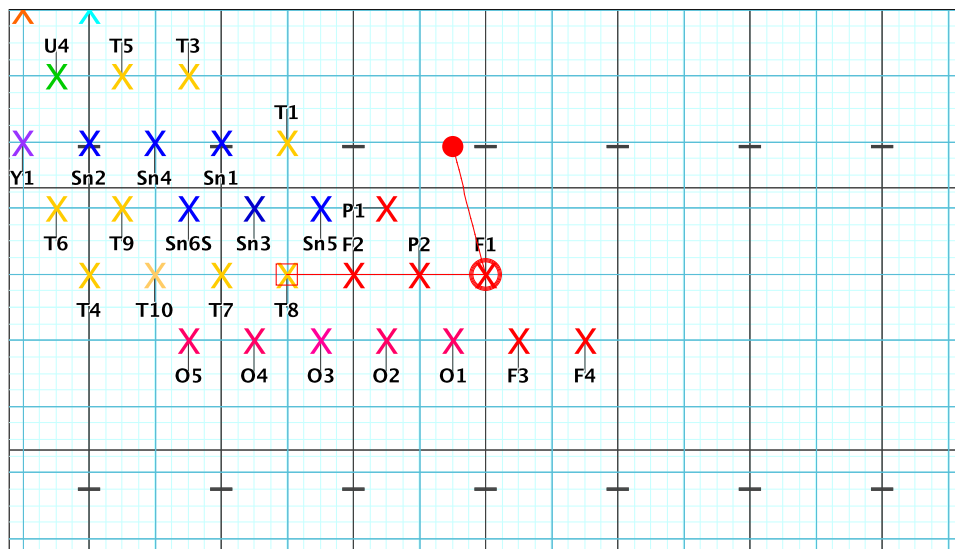

**8 - Skyfall**  
**Performer: Melissa Serra**

**Set #8**  
**Count: 88**

Set Move Count	Right-Left	Visitor-Home
□ 7	16 72 Left: 1.5 steps outside of 50 yd In	4.5 steps behind M2 yd In
○ 8	16 88 On 50 yd In	5.25 steps behind M2 yd In
● 9	16 104 Right: 4.0 steps inside 40 yd In	5.25 steps behind M2 yd In

**8 - Skyfall**  
**Performer: Melissa Serra**

**Set #9**  
**Count: 104**

Set Move Count	Right-Left	Visitor-Home
□ 8	16 88 On 50 yd In	5.25 steps behind M2 yd In
○ 9	16 104 Right: 4.0 steps inside 40 yd In	5.25 steps behind M2 yd In
● 10	16 120 Right: On 35 yd In	5.25 steps behind M2 yd In

8 - Skyfall  
Performer: Melissa Serra

Set #10  
Count: 120

8 - Skyfall  
Performer: Melissa Serra

Set #11  
Count: 136

Set Move Count	Right-Left	Visitor-Home
□ 9	16 104 Right: 4.0 steps inside 40 yd In	5.25 steps behind M2 yd In
○ 10	16 120 Right: On 35 yd In	5.25 steps behind M2 yd In
● 11	16 136 Right: 2.0 steps inside 35 yd In	on Home hash (@6,1)

Set Move Count	Right-Left	Visitor-Home
□ 10	16 120 Right: On 35 yd In	5.25 steps behind M2 yd In
○ 11	16 136 Right: 2.0 steps inside 35 yd In	on Home hash (@6,1)
● 12	8 144 Right: 2.0 steps inside 35 yd In	8.0 steps behind M1 yd In