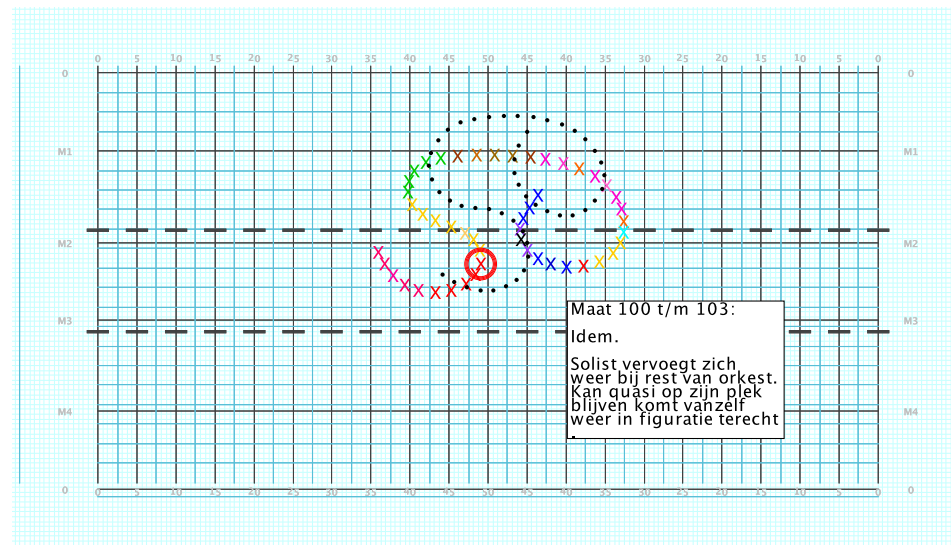

8 - Skyfall
Performer: Melissa Serra

Set #7
Count: 72

Set Move Count	Right-Left	Visitor-Home
□ 5	16 40 Left: 3.0 steps inside 45 yd In	7.5 steps behind M1 yd In
○ 6	16 56 Right: 0.25 steps outside 45 yd In	0.25 steps behind M2 yd In
● 7	16 72 Left: 1.5 steps outside of 50 yd In	4.5 steps behind M2 yd In

Set Move Count	Right-Left	Visitor-Home
□ 6	16 56 Right: 0.25 steps outside 45 yd In	0.25 steps behind M2 yd In
○ 7	16 72 Left: 1.5 steps outside of 50 yd In	4.5 steps behind M2 yd In
● 8	16 88 On 50 yd In	5.25 steps behind M2 yd In