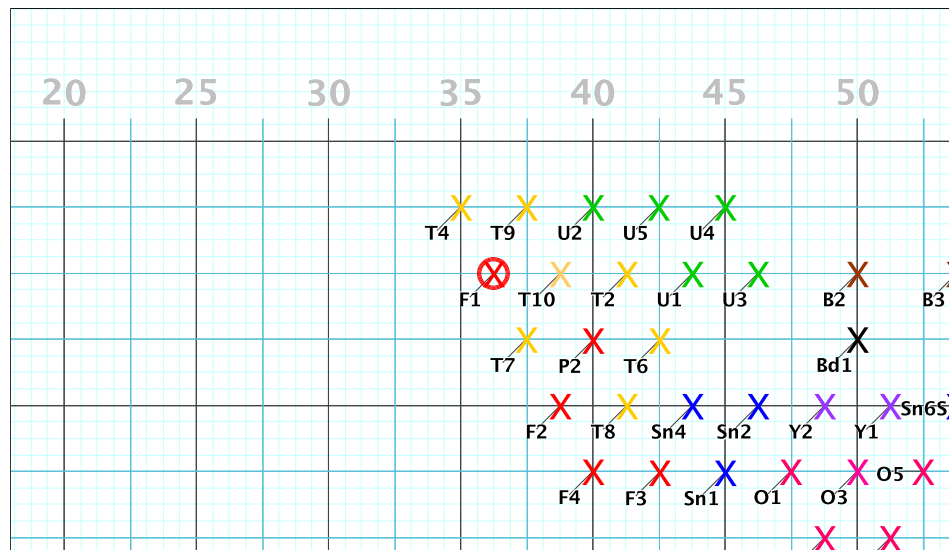

8 - Skyfall

Performed by:  
**Melissa Serra**  
 X F1

Set	Move Count	Right-Left	Visitor-Home
○ 1	0	0	Left: 2.0 steps inside 35 yd ln 8.0 steps in frnt of M1 yd ln
● 2	8	8	Left: 2.0 steps inside 35 yd ln 8.0 steps in frnt of M1 yd ln

8 - Skyfall  
Performer: Melissa Serra

Set #2  
Count: 8

8 - Skyfall  
Performer: Melissa Serra

Set #3  
Count: 16

Set Move Count	Right-Left	Visitor-Home
□ 1	0 0 Left: 2.0 steps inside 35 yd In	8.0 steps in frnt of M1 yd In
○ 2	8 8 Left: 2.0 steps inside 35 yd In	8.0 steps in frnt of M1 yd In
● 3	8 16 Left: 4.0 steps outside 40 yd In	8.0 steps in frnt of M1 yd In