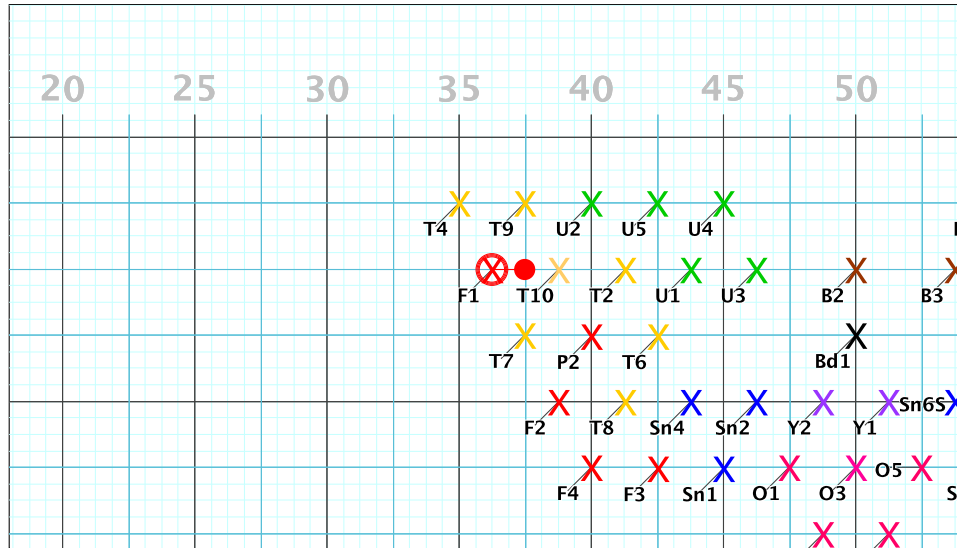

8 - Skyfall

Performed by:  
**Melissa Serra**  
 X F1

Set	Move Count	Right-Left	Visitor-Home
○ 1	0	0	Left: 2.0 steps inside 35 yd ln 8.0 steps in frnt of M1 yd ln
● 2	8	8	Left: 2.0 steps inside 35 yd ln 8.0 steps in frnt of M1 yd ln

8 - Skyfall  
Performer: Melissa Serra

Set #2  
Count: 8

8 - Skyfall  
Performer: Melissa Serra

Set #3  
Count: 16

Set Move Count	Right-Left	Visitor-Home
□ 1	0 0 Left: 2.0 steps inside 35 yd In	8.0 steps in frnt of M1 yd In
○ 2	8 8 Left: 2.0 steps inside 35 yd In	8.0 steps in frnt of M1 yd In
● 3	8 16 Left: 4.0 steps outside 40 yd In	8.0 steps in frnt of M1 yd In

**8 – Skyfall**  
**Performer: Melissa Serra**

**Set #4**  
**Count: 24**

**8 – Skyfall**  
**Performer: Melissa Serra**

**Set #5**  
**Count: 40**

Set	Move	Count	Right-Left	Visitor-Home
□	3	8	16 Left: 4.0 steps outside 40 yd In	8.0 steps in frnt of M1 yd In
○	4	8	24 Left: 1.0 steps inside 40 yd In	2.75 steps in frnt of M1 yd In
●	5	16	40 Left: 3.0 steps inside 45 yd In	7.5 steps behind M1 yd In