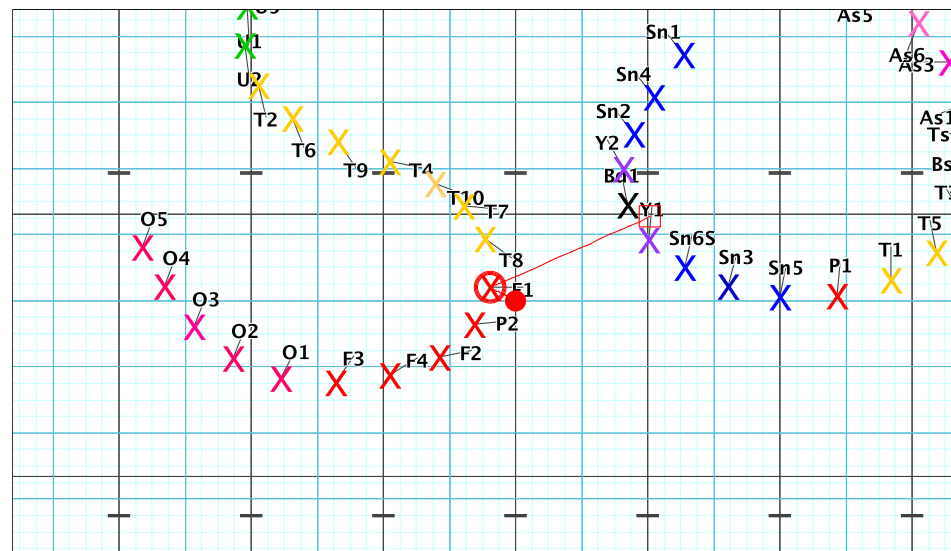

**8 – Skyfall**  
**Performer: Melissa Serra**

**Set #4**  
**Count: 24**

**8 – Skyfall**  
**Performer: Melissa Serra**

**Set #5**  
**Count: 40**

Set	Move	Count	Right-Left	Visitor-Home
□	3	8	16 Left: 4.0 steps outside 40 yd In	8.0 steps in frnt of M1 yd In
○	4	8	24 Left: 1.0 steps inside 40 yd In	2.75 steps in frnt of M1 yd In
●	5	16	40 Left: 3.0 steps inside 45 yd In	7.5 steps behind M1 yd In

Set	Move	Count	Right-Left	Visitor-Home
□	4	8	24 Left: 1.0 steps inside 40 yd In	2.75 steps in frnt of M1 yd In
○	5	16	40 Left: 3.0 steps inside 45 yd In	7.5 steps behind M1 yd In
●	6	16	56 Right: 0.25 steps outside 45 yd In	0.25 steps behind M2 yd In

8 - Skyfall  
Performer: Melissa Serra

Set #6  
Count: 56

8 - Skyfall  
Performer: Melissa Serra

Set #7  
Count: 72

Set Move Count	Right-Left	Visitor-Home
□ 5	16 40 Left: 3.0 steps inside 45 yd In	7.5 steps behind M1 yd In
○ 6	16 56 Right: 0.25 steps outside 45 yd In	0.25 steps behind M2 yd In
● 7	16 72 Left: 1.5 steps outside of 50 yd In	4.5 steps behind M2 yd In