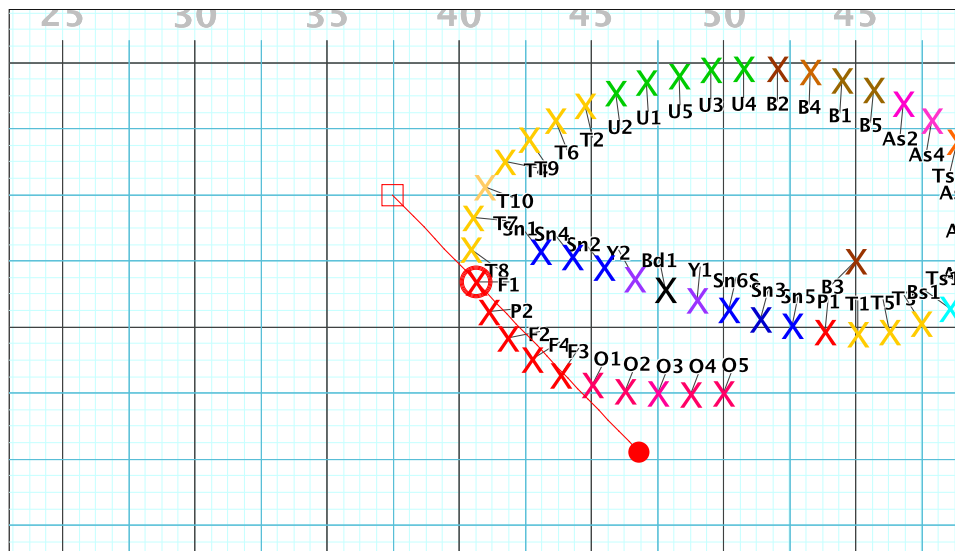

8 - Skyfall  
Performer: Melissa Serra

Set #2  
Count: 8

8 - Skyfall  
Performer: Melissa Serra

Set #3  
Count: 16

Set Move Count	Right-Left	Visitor-Home
□ 1	0 0 Left: 2.0 steps inside 35 yd In	8.0 steps in frnt of M1 yd In
○ 2	8 8 Left: 2.0 steps inside 35 yd In	8.0 steps in frnt of M1 yd In
● 3	8 16 Left: 4.0 steps outside 40 yd In	8.0 steps in frnt of M1 yd In

Set Move Count	Right-Left	Visitor-Home
□ 2	8 8 Left: 2.0 steps inside 35 yd In	8.0 steps in frnt of M1 yd In
○ 3	8 16 Left: 4.0 steps outside 40 yd In	8.0 steps in frnt of M1 yd In
● 4	8 24 Left: 1.0 steps inside 40 yd In	2.75 steps in frnt of M1 yd In

**8 – Skyfall**  
**Performer: Melissa Serra**

**Set #4**  
**Count: 24**

**8 – Skyfall**  
**Performer: Melissa Serra**

**Set #5**  
**Count: 40**

Set	Move	Count	Right-Left	Visitor-Home
□	3	8	16 Left: 4.0 steps outside 40 yd In	8.0 steps in frnt of M1 yd In
○	4	8	24 Left: 1.0 steps inside 40 yd In	2.75 steps in frnt of M1 yd In
●	5	16	40 Left: 3.0 steps inside 45 yd In	7.5 steps behind M1 yd In