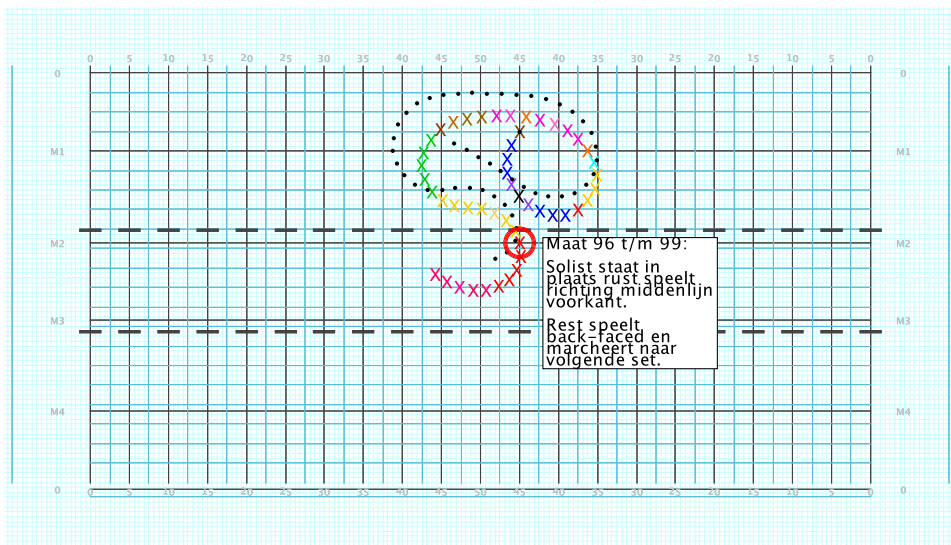

8 - Skyfall
Performer: Melissa Serra

Set #6
Count: 56