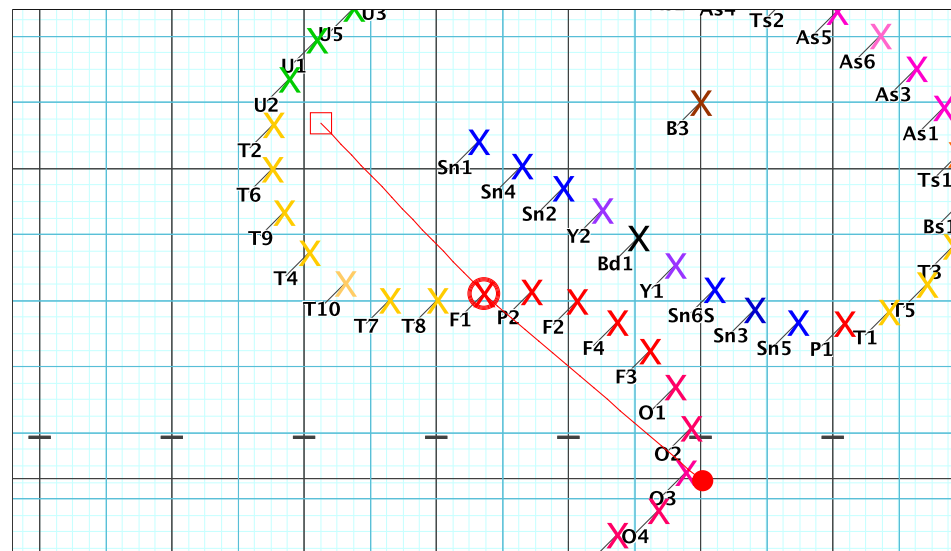

8 - Skyfall  
Performer: Melissa Serra

Set #2  
Count: 8

8 - Skyfall  
Performer: Melissa Serra

Set #3  
Count: 16

Set Move Count	Right-Left	Visitor-Home
□ 1	0 0 Left: 2.0 steps inside 35 yd In	8.0 steps in frnt of M1 yd In
○ 2	8 8 Left: 2.0 steps inside 35 yd In	8.0 steps in frnt of M1 yd In
● 3	8 16 Left: 4.0 steps outside 40 yd In	8.0 steps in frnt of M1 yd In

Set Move Count	Right-Left	Visitor-Home
□ 2	8 8 Left: 2.0 steps inside 35 yd In	8.0 steps in frnt of M1 yd In
○ 3	8 16 Left: 4.0 steps outside 40 yd In	8.0 steps in frnt of M1 yd In
● 4	8 24 Left: 1.0 steps inside 40 yd In	2.75 steps in frnt of M1 yd In

**8 – Skyfall**  
**Performer: Melissa Serra**

**Set #4**  
**Count: 24**

**8 – Skyfall**  
**Performer: Melissa Serra**

**Set #5**  
**Count: 40**

Set	Move	Count	Right-Left	Visitor-Home
□	3	8	16 Left: 4.0 steps outside 40 yd In	8.0 steps in frnt of M1 yd In
○	4	8	24 Left: 1.0 steps inside 40 yd In	2.75 steps in frnt of M1 yd In
●	5	16	40 Left: 3.0 steps inside 45 yd In	7.5 steps behind M1 yd In