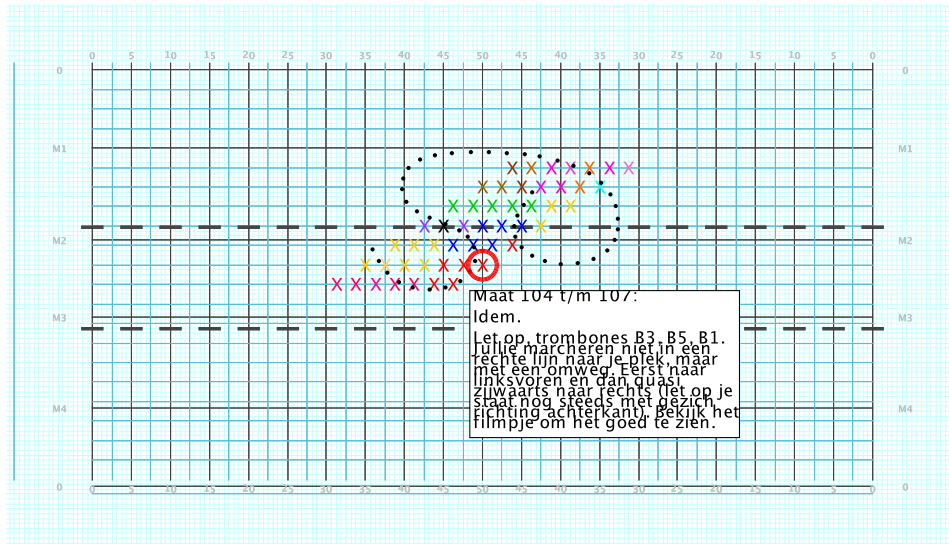

8 - Skyfall
Performer: Melissa Serra

Set #8
Count: 88

Set Move Count	Right-Left	Visitor-Home
□ 7	16 72 Left: 1.5 steps outside of 50 yd In	4.5 steps behind M2 yd In
○ 8	16 88 On 50 yd In	5.25 steps behind M2 yd In
● 9	16 104 Right: 4.0 steps inside 40 yd In	5.25 steps behind M2 yd In