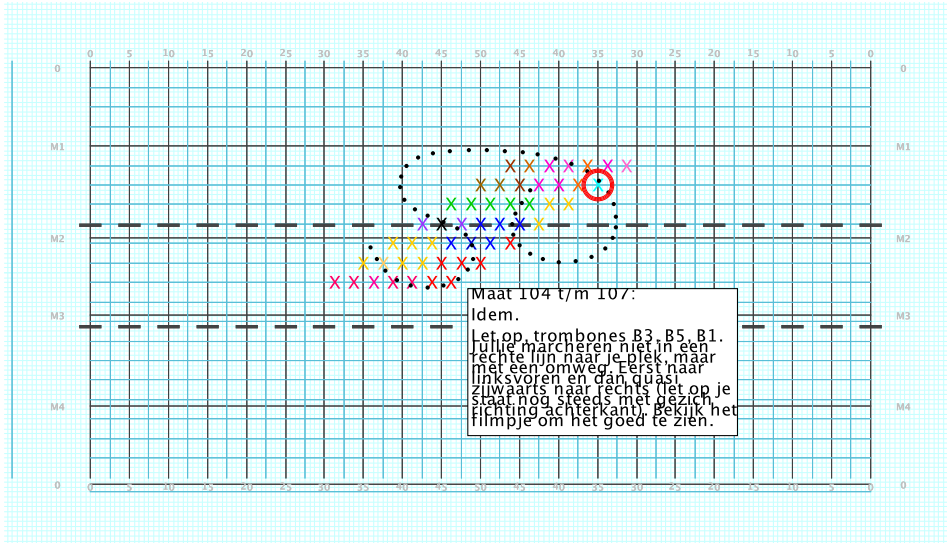

8 - Skyfall

Performer: Ruben Hameleers

Set #8

Count: 88

Set	Move	Count	Right-Left	Visitor-Home
□	7	16	72 Right: 3.75 steps outside 35 yd In	0.5 steps behind Home hash (@6,1)
○	8	16	88 Right: On 35 yd In	8.0 steps behind M1 yd In
●	9	16	104 Right: 4.0 steps inside 40 yd In	8.0 steps behind M1 yd In