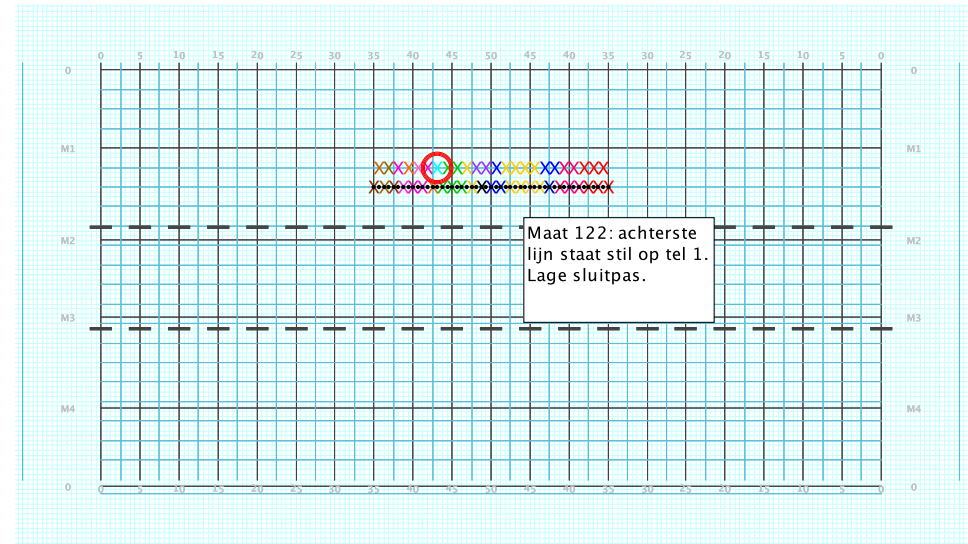

8 - Skyfall
Performer: Ruben Hameleers

Set #10
Count: 120

8 - Skyfall
Performer: Ruben Hameleers

Set #11
Count: 136

Set	Move Count	Right-Left	Visitor-Home
□	9	16 104 Right: 4.0 steps inside 40 yd In	8.0 steps behind M1 yd In
○	10	16 120 On 50 yd In	8.0 steps behind M1 yd In
●	11	16 136 Left: 3.0 steps outside 45 yd In	on Home hash (@6,1)

Set	Move Count	Right-Left	Visitor-Home
□	10	16 120 On 50 yd In	8.0 steps behind M1 yd In
○	11	16 136 Left: 3.0 steps outside 45 yd In	on Home hash (@6,1)
●	12	8 144 Left: 3.0 steps outside 45 yd In	8.0 steps behind M1 yd In

8 - Skyfall
Performer: Ruben Hameleers

Set #12
Count: 144

Set	Move	Count	Right-Left	Visitor-Home
□	11	16	136 Left: 3.0 steps outside 45 yd In	on Home hash (@6,1)
○	12	8	144 Left: 3.0 steps outside 45 yd In	8.0 steps behind M1 yd In
●	13	4	148 Left: 3.0 steps outside 45 yd In	4.0 steps behind M1 yd In

8 - Skyfall
Performer: Ruben Hameleers

Set #13
Count: 148

Set	Move	Count	Right-Left	Visitor-Home
□	12	8	144 Left: 3.0 steps outside 45 yd In	8.0 steps behind M1 yd In
○	13	4	148 Left: 3.0 steps outside 45 yd In	4.0 steps behind M1 yd In
●	13A	4	152 Left: 3.0 steps outside 45 yd In	4.0 steps behind M1 yd In