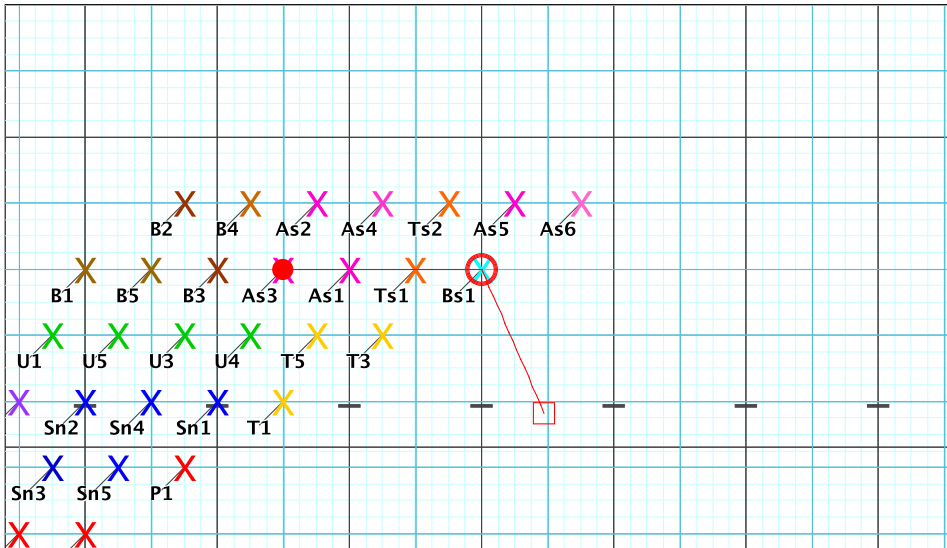

8 - Skyfall

Performer: Ruben Hameleers

Set #8

Count: 88

Set	Move	Count	Right-Left	Visitor-Home
□	7	16	72 Right: 3.75 steps outside 35 yd In	0.5 steps behind Home hash (@6,1)
○	8	16	88 Right: On 35 yd In	8.0 steps behind M1 yd In
●	9	16	104 Right: 4.0 steps inside 40 yd In	8.0 steps behind M1 yd In