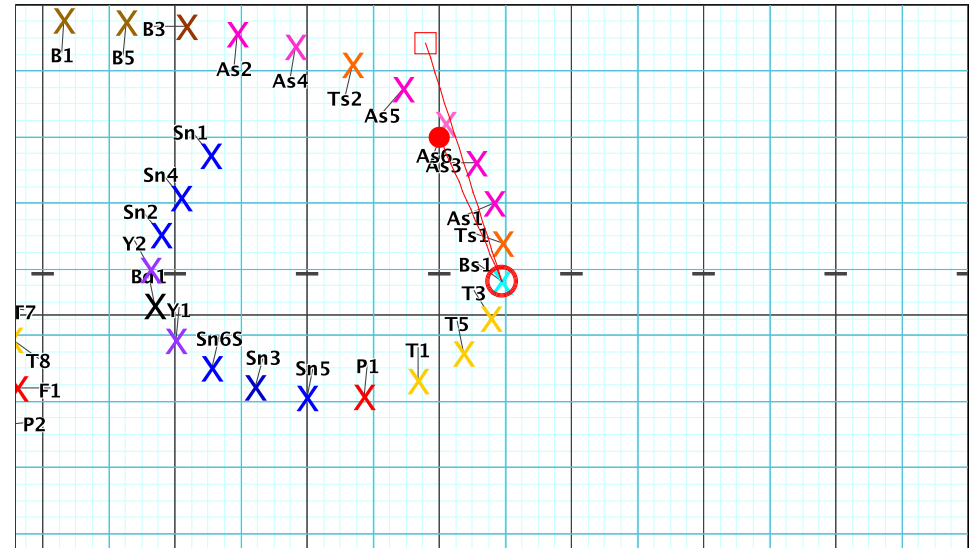

Set	Move Count	Right-Left	Visitor-Home
□	4	8 24 Right: 2.25 steps inside 40 yd In	1.25 steps in frnt of M1 yd In
○	5	16 40 Right: 0.25 steps inside 35 yd In	2.0 steps behind M1 yd In
●	6	16 56 Right: 0.75 steps inside 35 yd In	2.25 steps behind M1 yd In

8 - Skyfall

Performer: Ruben Hameleers

Set #6

Count: 56

8 - Skyfall

Performer: Ruben Hameleers

Set #7

Count: 72

Set Move Count	Right-Left	Visitor-Home
□ 5	16 40 Right: 0.25 steps inside 35 yd In	2.0 steps behind M1 yd In
○ 6	16 56 Right: 0.75 steps inside 35 yd In	2.25 steps behind M1 yd In
● 7	16 72 Right: 3.75 steps outside 35 yd In	0.5 steps behind Home hash (@6,1)

Set Move Count	Right-Left	Visitor-Home
□ 6	16 56 Right: 0.75 steps inside 35 yd In	2.25 steps behind M1 yd In
○ 7	16 72 Right: 3.75 steps outside 35 yd In	0.5 steps behind Home hash (@6,1)
● 8	16 88 Right: On 35 yd In	8.0 steps behind M1 yd In