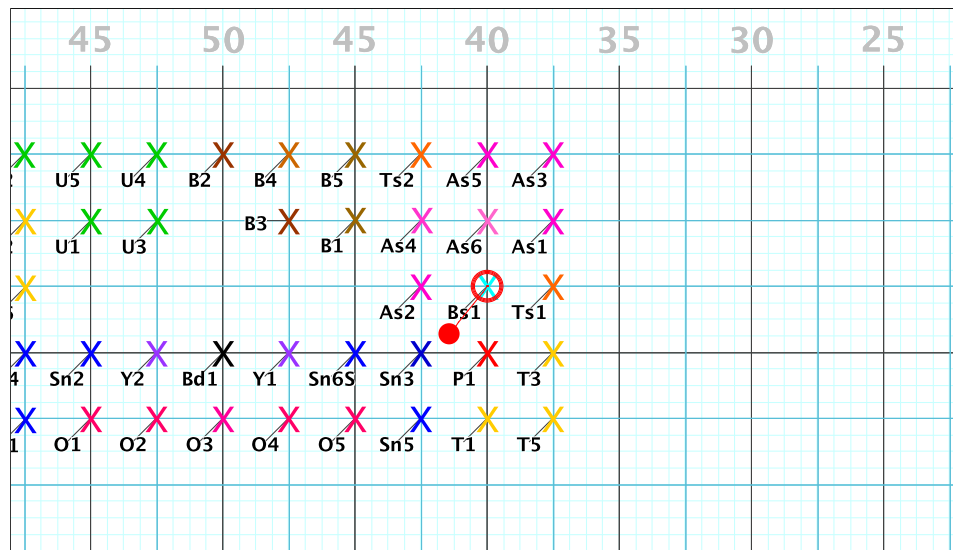

8 - Skyfall
Performer: Ruben Hameleers

Set #1
Count: 0

8 - Skyfall

Performed by:
Ruben Hameleers
 X Bs1

Set	Move Count	Right-Left	Visitor-Home
○ 1	0	0	Right: On 40 yd In 4.0 steps in frnt of M1 yd In
● 2	8	8	Right: On 40 yd In 4.0 steps in frnt of M1 yd In

8 - Skyfall

Performer: Ruben Hameleers

Set #2

Count: 8

Set	Move Count	Right-Left	Visitor-Home
□	1	0 0	Right: On 40 yd In 4.0 steps in frnt of M1 yd In
○	2	8 8	Right: On 40 yd In 4.0 steps in frnt of M1 yd In
●	3	8 16	Right: On 40 yd In 4.0 steps in frnt of M1 yd In

8 - Skyfall

Performer: Ruben Hameleers

Set #3

Count: 16

Set	Move Count	Right-Left	Visitor-Home
□	2	8 8	Right: On 40 yd In 4.0 steps in frnt of M1 yd In
○	3	8 16	Right: On 40 yd In 4.0 steps in frnt of M1 yd In
●	4	8 24	Right: 2.25 steps inside 40 yd In 1.25 steps in frnt of M1 yd In