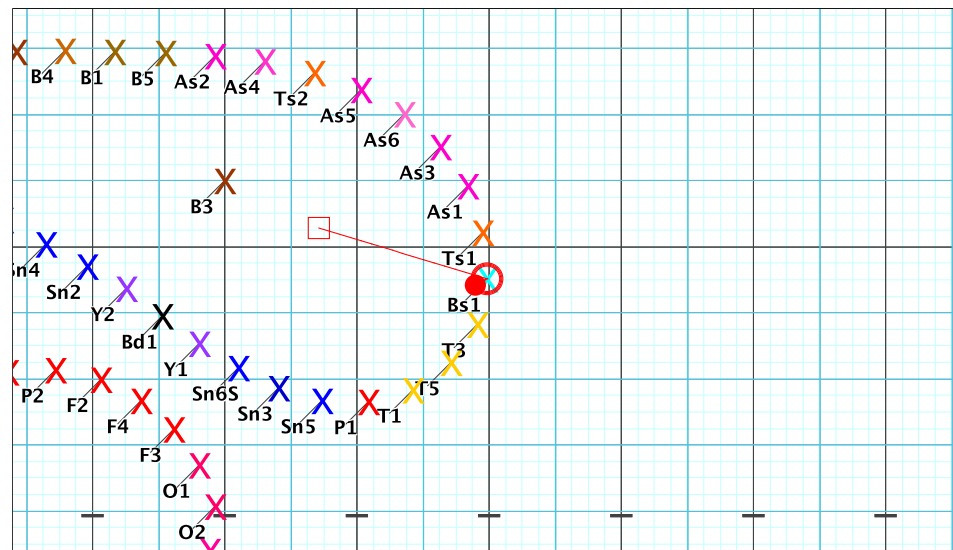

8 - Skyfall

Performer: Ruben Hameleers

Set #3

Count: 16

Set	Move Count	Right-Left	Visitor-Home
□	2	8 8	Right: On 40 yd In 4.0 steps in frnt of M1 yd In
○	3	8 16	Right: On 40 yd In 4.0 steps in frnt of M1 yd In
●	4	8 24	Right: 2.25 steps inside 40 yd In 1.25 steps in frnt of M1 yd In

8 - Skyfall

Performer: Ruben Hameleers

Set #4

Count: 24

8 - Skyfall

Performer: Ruben Hameleers

Set #5

Count: 40

Set	Move Count	Right-Left	Visitor-Home
□	3	8 16 Right: On 40 yd In	4.0 steps in frnt of M1 yd In
○	4	8 24 Right: 2.25 steps inside 40 yd In	1.25 steps in frnt of M1 yd In
●	5	16 40 Right: 0.25 steps inside 35 yd In	2.0 steps behind M1 yd In