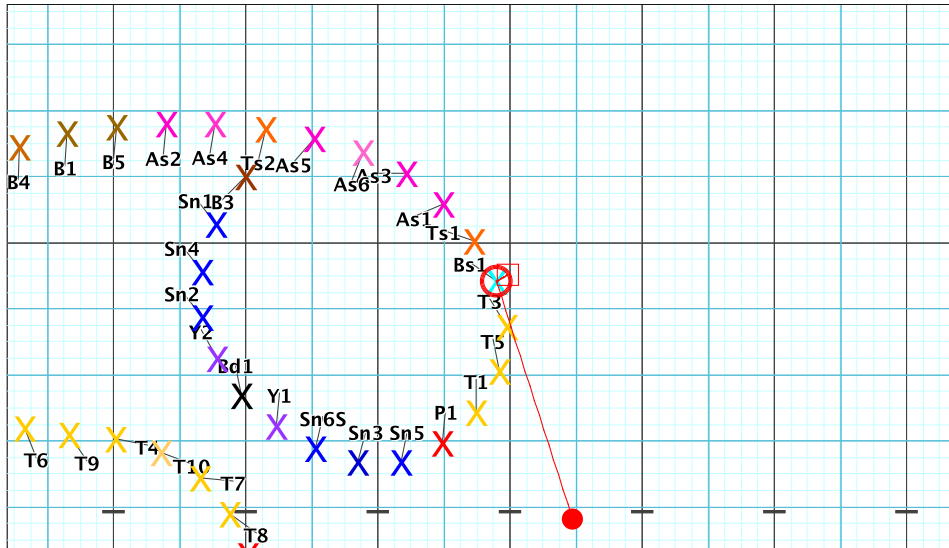

8 - Skyfall

Performer: Ruben Hameleers

Set #6

Count: 56

8 - Skyfall

Performer: Ruben Hameleers

Set #7

Count: 72

Set Move Count	Right-Left	Visitor-Home
□ 5	16 40 Right: 0.25 steps inside 35 yd In	2.0 steps behind M1 yd In
○ 6	16 56 Right: 0.75 steps inside 35 yd In	2.25 steps behind M1 yd In
● 7	16 72 Right: 3.75 steps outside 35 yd In	0.5 steps behind Home hash (@6,1)