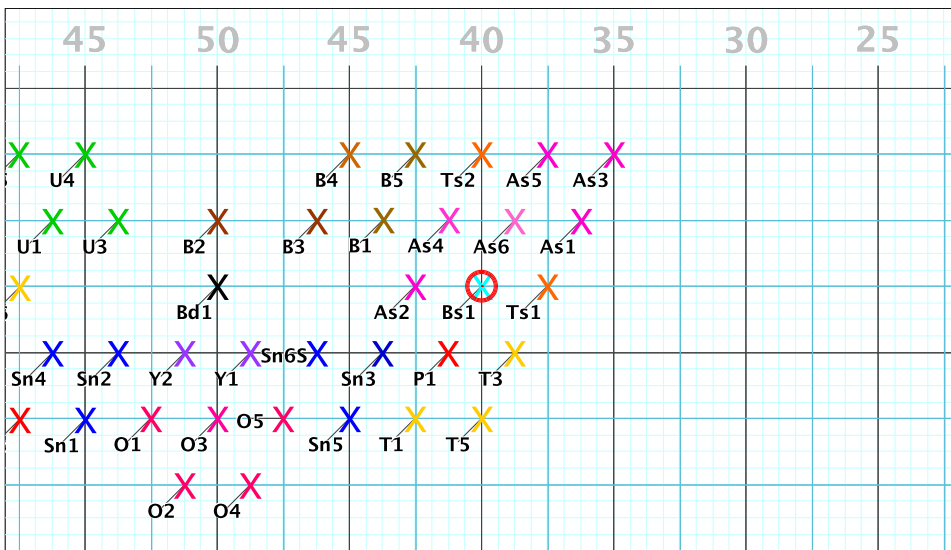

8 - Skyfall
Performer: Ruben Hameleers

Set #1
Count: 0

8 - Skyfall

Performed by:
Ruben Hameleers
 X Bs1

Set	Move Count	Right-Left	Visitor-Home
○ 1	0	0	Right: On 40 yd In 4.0 steps in frnt of M1 yd In
● 2	8	8	Right: On 40 yd In 4.0 steps in frnt of M1 yd In

8 - Skyfall

Performer: Ruben Hameleers

Set #2

Count: 8

Set	Move Count	Right-Left	Visitor-Home
□	1	0 0	Right: On 40 yd In 4.0 steps in frnt of M1 yd In
○	2	8 8	Right: On 40 yd In 4.0 steps in frnt of M1 yd In
●	3	8 16	Right: On 40 yd In 4.0 steps in frnt of M1 yd In

8 - Skyfall

Performer: Ruben Hameleers

Set #3

Count: 16

Set	Move Count	Right-Left	Visitor-Home
□	2	8 8	Right: On 40 yd In 4.0 steps in frnt of M1 yd In
○	3	8 16	Right: On 40 yd In 4.0 steps in frnt of M1 yd In
●	4	8 24	Right: 2.25 steps inside 40 yd In 1.25 steps in frnt of M1 yd In