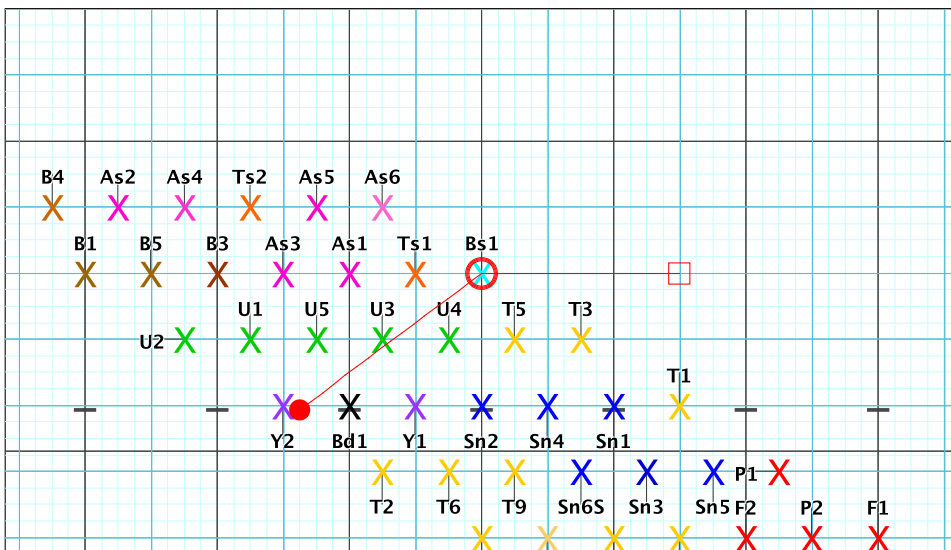

8 - Skyfall

Performer: Ruben Hameleers

Set #8

Count: 88

Set	Move	Count	Right-Left	Visitor-Home
□	7	16	72 Right: 3.75 steps outside 35 yd In	0.5 steps behind Home hash (@6,1)
○	8	16	88 Right: On 35 yd In	8.0 steps behind M1 yd In
●	9	16	104 Right: 4.0 steps inside 40 yd In	8.0 steps behind M1 yd In

8 - Skyfall

Performer: Ruben Hameleers

Set #9

Count: 104

Set	Move	Count	Right-Left	Visitor-Home
□	8	16	88 Right: On 35 yd In	8.0 steps behind M1 yd In
○	9	16	104 Right: 4.0 steps inside 40 yd In	8.0 steps behind M1 yd In
●	10	16	120 On 50 yd In	8.0 steps behind M1 yd In

8 - Skyfall
Performer: Ruben Hameleers

Set #10
Count: 120

8 - Skyfall
Performer: Ruben Hameleers

Set #11
Count: 136

Set	Move Count	Right-Left	Visitor-Home
□	9	16 104 Right: 4.0 steps inside 40 yd In	8.0 steps behind M1 yd In
○	10	16 120 On 50 yd In	8.0 steps behind M1 yd In
●	11	16 136 Left: 3.0 steps outside 45 yd In	on Home hash (@6,1)