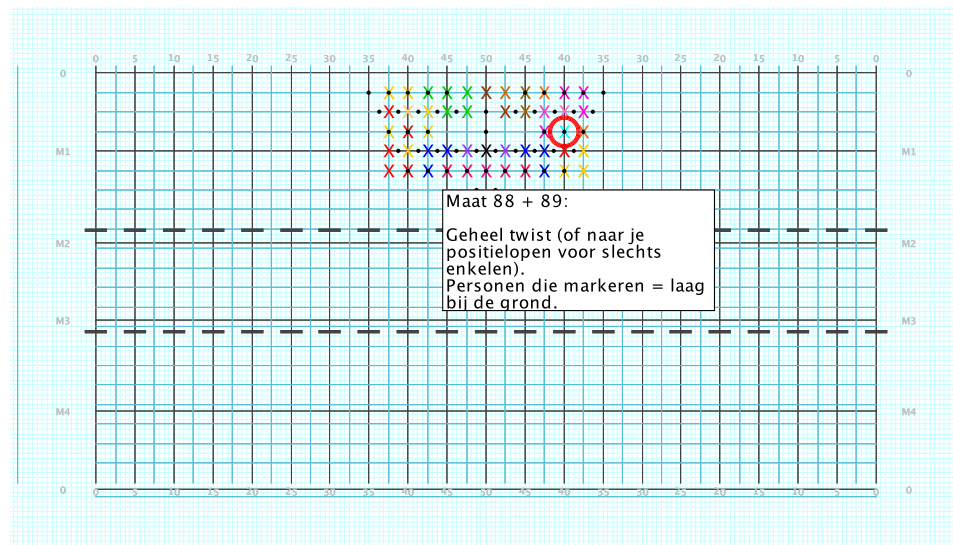

8 - Skyfall
Performer: Ruben Hameleers

Set #1
Count: 0

8 - Skyfall

Performed by:
Ruben Hameleers
 X Bs1

Set	Move Count	Right-Left	Visitor-Home
○ 1	0	0	Right: On 40 yd In 4.0 steps in frnt of M1 yd In
● 2	8	8	Right: On 40 yd In 4.0 steps in frnt of M1 yd In

8 - Skyfall

Performer: Ruben Hameleers

Set #2

Count: 8

Set	Move Count	Right-Left	Visitor-Home
□	1	0 0	Right: On 40 yd In 4.0 steps in frnt of M1 yd In
○	2	8 8	Right: On 40 yd In 4.0 steps in frnt of M1 yd In
●	3	8 16	Right: On 40 yd In 4.0 steps in frnt of M1 yd In

8 - Skyfall

Performer: Ruben Hameleers

Set #3

Count: 16

Set	Move Count	Right-Left	Visitor-Home
□	2	8 8	Right: On 40 yd In 4.0 steps in frnt of M1 yd In
○	3	8 16	Right: On 40 yd In 4.0 steps in frnt of M1 yd In
●	4	8 24	Right: 2.25 steps inside 40 yd In 1.25 steps in frnt of M1 yd In