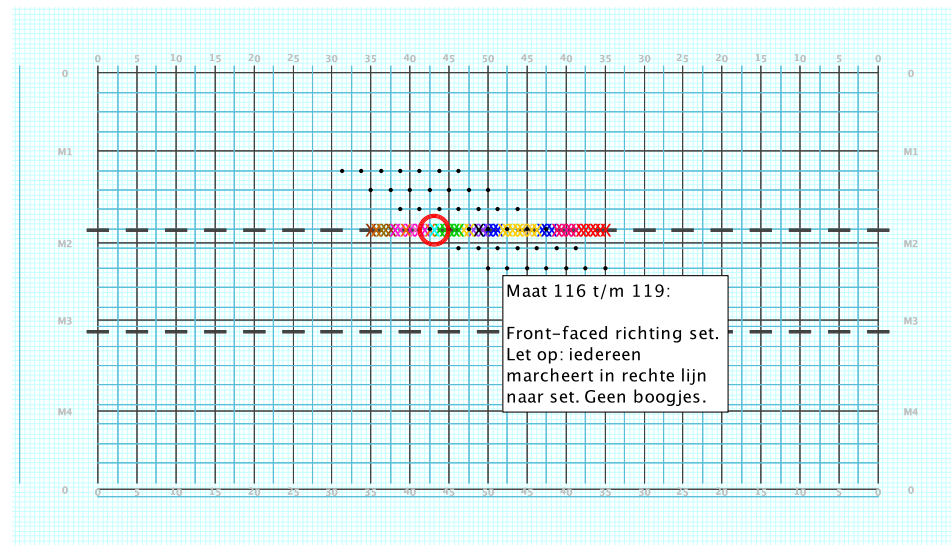

8 - Skyfall

Performer: Ruben Hameleers

Set #8

Count: 88

Set	Move	Count	Right-Left	Visitor-Home
□	7	16	72 Right: 3.75 steps outside 35 yd In	0.5 steps behind Home hash (@6,1)
○	8	16	88 Right: On 35 yd In	8.0 steps behind M1 yd In
●	9	16	104 Right: 4.0 steps inside 40 yd In	8.0 steps behind M1 yd In

8 - Skyfall

Performer: Ruben Hameleers

Set #9

Count: 104

Set	Move	Count	Right-Left	Visitor-Home
□	8	16	88 Right: On 35 yd In	8.0 steps behind M1 yd In
○	9	16	104 Right: 4.0 steps inside 40 yd In	8.0 steps behind M1 yd In
●	10	16	120 On 50 yd In	8.0 steps behind M1 yd In

8 - Skyfall
Performer: Ruben Hameleers

Set #10
Count: 120

8 - Skyfall
Performer: Ruben Hameleers

Set #11
Count: 136

Set	Move Count	Right-Left	Visitor-Home
□	9	16 104 Right: 4.0 steps inside 40 yd In	8.0 steps behind M1 yd In
○	10	16 120 On 50 yd In	8.0 steps behind M1 yd In
●	11	16 136 Left: 3.0 steps outside 45 yd In	on Home hash (@6,1)