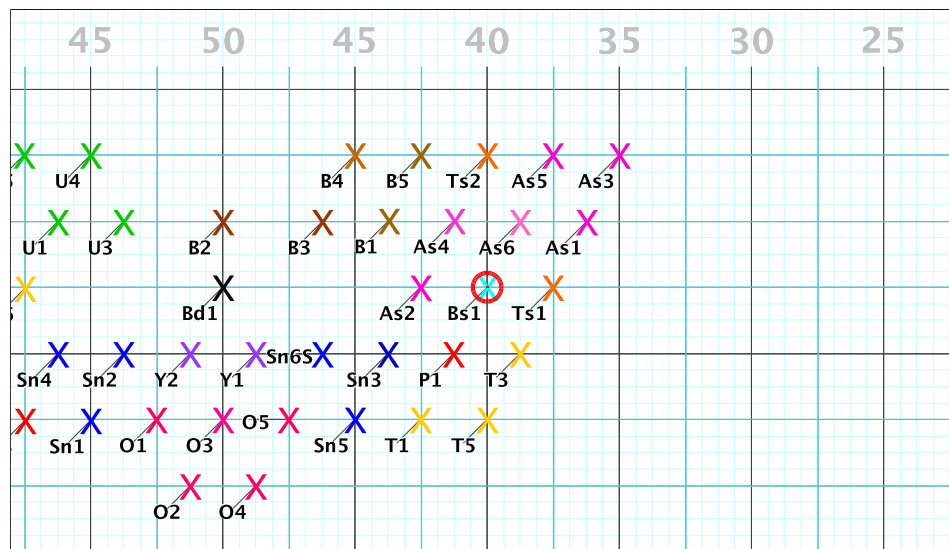

8 - Skyfall
Performer: Ruben Hameleers

Set #1
Count: 0

8 - Skyfall

Performed by:
Ruben Hameleers
 X Bs1

Set	Move Count	Right-Left	Visitor-Home
○ 1	0	0	Right: On 40 yd In 4.0 steps in frnt of M1 yd In
● 2	8	8	Right: On 40 yd In 4.0 steps in frnt of M1 yd In

8 - Skyfall

Performer: Ruben Hameleers

Set #2

Count: 8

Set	Move Count	Right-Left	Visitor-Home
□	1	0 0	Right: On 40 yd In 4.0 steps in frnt of M1 yd In
○	2	8 8	Right: On 40 yd In 4.0 steps in frnt of M1 yd In
●	3	8 16	Right: On 40 yd In 4.0 steps in frnt of M1 yd In

8 - Skyfall

Performer: Ruben Hameleers

Set #3

Count: 16

Set	Move Count	Right-Left	Visitor-Home
□	2	8 8	Right: On 40 yd In 4.0 steps in frnt of M1 yd In
○	3	8 16	Right: On 40 yd In 4.0 steps in frnt of M1 yd In
●	4	8 24	Right: 2.25 steps inside 40 yd In 1.25 steps in frnt of M1 yd In