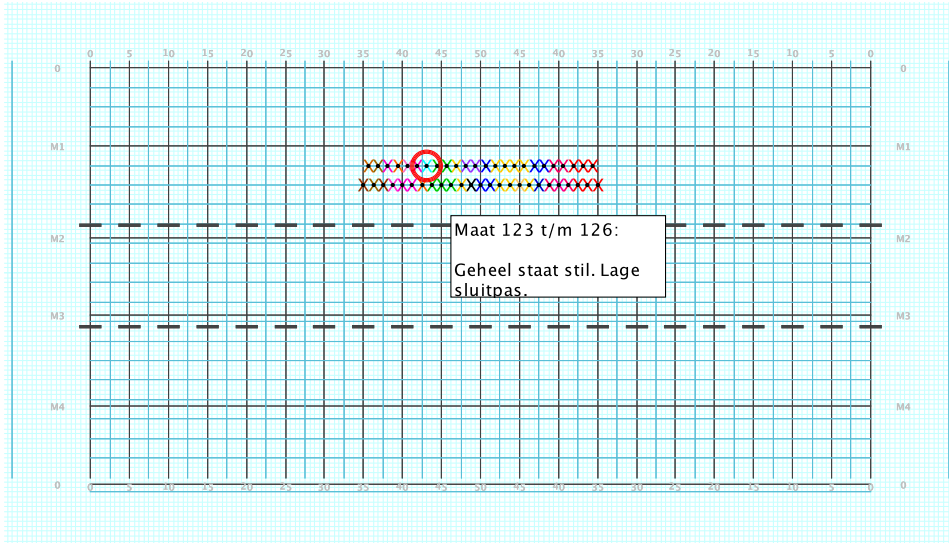

8 - Skyfall
Performer: Ruben Hameleers

Set #12
Count: 144

Set	Move	Count	Right-Left	Visitor-Home
□	11	16	136 Left: 3.0 steps outside 45 yd In	on Home hash (@6,1)
○	12	8	144 Left: 3.0 steps outside 45 yd In	8.0 steps behind M1 yd In
●	13	4	148 Left: 3.0 steps outside 45 yd In	4.0 steps behind M1 yd In

8 - Skyfall
Performer: Ruben Hameleers

Set #13
Count: 148

Set	Move	Count	Right-Left	Visitor-Home
□	12	8	144 Left: 3.0 steps outside 45 yd In	8.0 steps behind M1 yd In
○	13	4	148 Left: 3.0 steps outside 45 yd In	4.0 steps behind M1 yd In
●	13A	4	152 Left: 3.0 steps outside 45 yd In	4.0 steps behind M1 yd In

8 - Skyfall
Performer: Ruben Hameleers

Set #13A
Count: 152

Set Move Count		Right-Left		Visitor-Home	
□	13	4	148	Left: 3.0 steps outside 45 yd In	4.0 steps behind M1 yd In
○	13A	4	152	Left: 3.0 steps outside 45 yd In	4.0 steps behind M1 yd In
●	13B	12	164	Left: 3.0 steps outside 45 yd In	4.0 steps behind M1 yd In