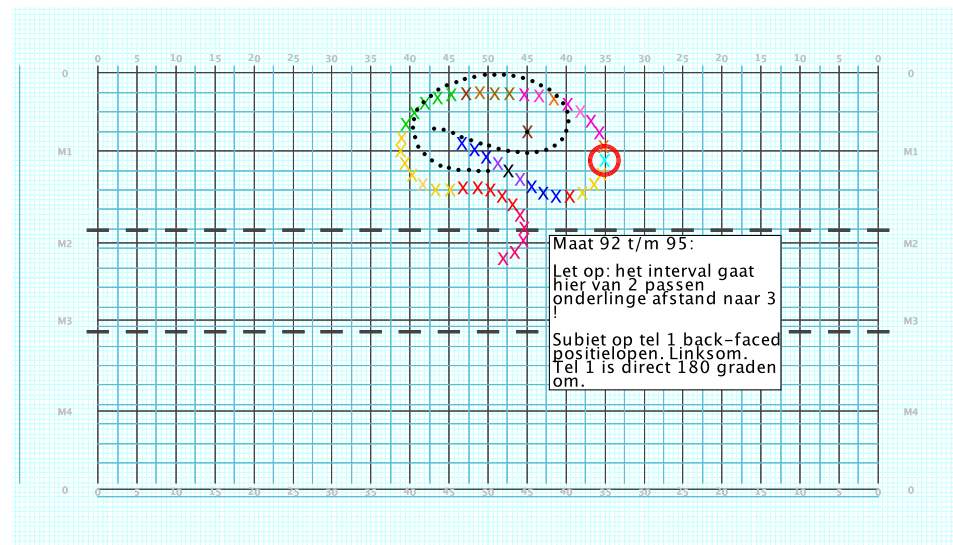

8 - Skyfall

Performer: Ruben Hameleers

Set #5

Count: 40

Set	Move Count	Right-Left	Visitor-Home
□	3	8 16 Right: On 40 yd In	4.0 steps in frnt of M1 yd In
○	4	8 24 Right: 2.25 steps inside 40 yd In	1.25 steps in frnt of M1 yd In
●	5	16 40 Right: 0.25 steps inside 35 yd In	2.0 steps behind M1 yd In

Set	Move Count	Right-Left	Visitor-Home
□	4	8 24 Right: 2.25 steps inside 40 yd In	1.25 steps in frnt of M1 yd In
○	5	16 40 Right: 0.25 steps inside 35 yd In	2.0 steps behind M1 yd In
●	6	16 56 Right: 0.75 steps inside 35 yd In	2.25 steps behind M1 yd In