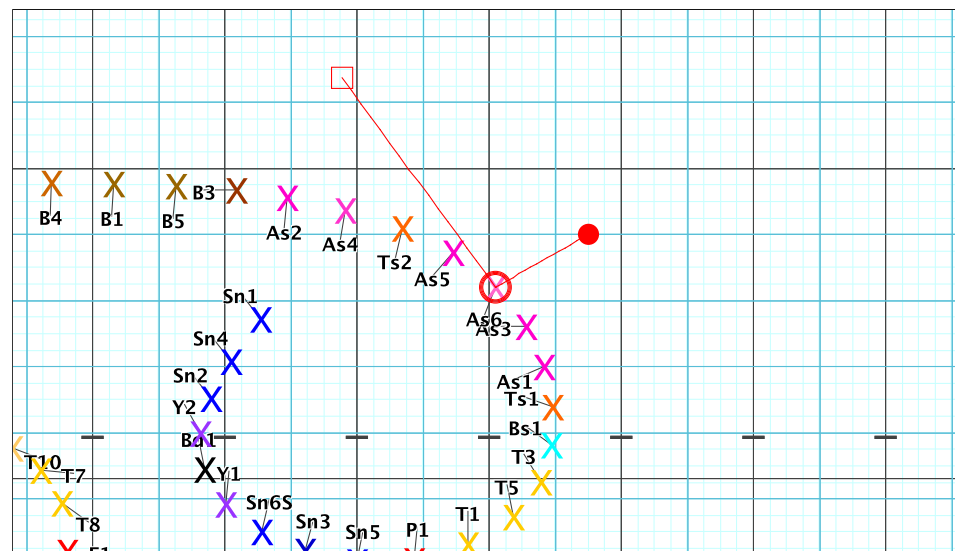

8 - Skyfall

Performer: Sanne Callemeijn

Set #6

Count: 56

8 - Skyfall

Performer: Sanne Callemeijn

Set #7

Count: 72

Set Move Count	Right-Left	Visitor-Home
□ 5	16 40 Right: 3.0 steps outside 40 yd In	8.0 steps behind Home side line
○ 6	16 56 Right: 1.0 steps inside 40 yd In	5.5 steps in frnt of M1 yd In
● 7	16 72 Right: 0.5 steps outside 35 yd In	7.25 steps behind M1 yd In