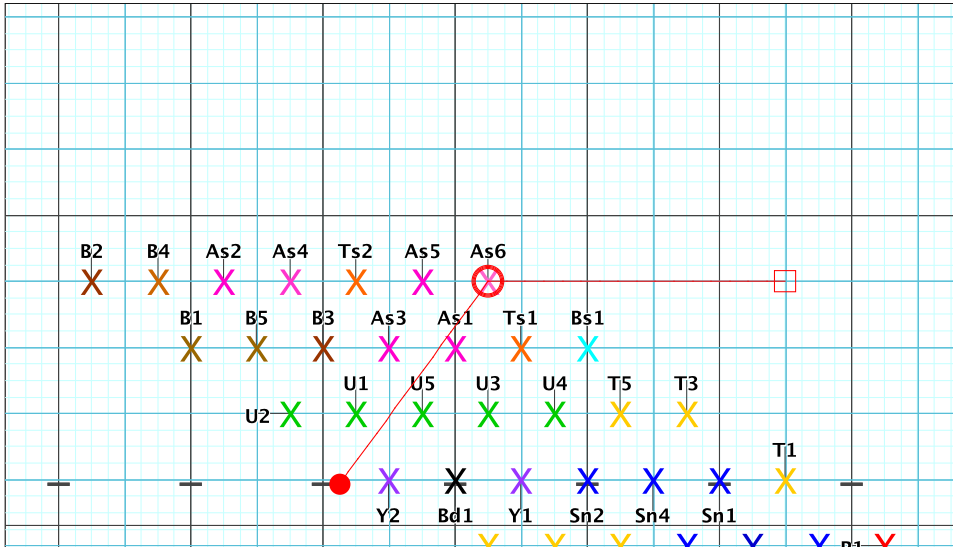

8 – Skyfall
Performer: Sanne Callemeijn

Set #8
Count: 88

Set	Move	Count	Right-Left	Visitor-Home
□	7	16	72 Right: 0.5 steps outside 35 yd In	7.25 steps behind M1 yd In
○	8	16	88 Right: 2.0 steps inside 30 yd In	4.0 steps behind M1 yd In
●	9	16	104 Right: 4.0 steps inside 40 yd In	4.0 steps behind M1 yd In

8 – Skyfall
Performer: Sanne Callemeijn

Set #9
Count: 104

Set	Move	Count	Right-Left	Visitor-Home
□	8	16	88 Right: 2.0 steps inside 30 yd In	4.0 steps behind M1 yd In
○	9	16	104 Right: 4.0 steps inside 40 yd In	4.0 steps behind M1 yd In
●	10	16	120 Left: 2.0 steps inside 45 yd In	4.0 steps behind M1 yd In

8 - Skyfall
Performer: Sanne Callemeijn

Set #10
Count: 120

8 - Skyfall
Performer: Sanne Callemeijn

Set #11
Count: 136

Set	Move Count	Right-Left	Visitor-Home
□	9	16 104	Right: 4.0 steps inside 40 yd In 4.0 steps behind M1 yd In
○	10	16 120	Left: 2.0 steps inside 45 yd In 4.0 steps behind M1 yd In
●	11	16 136	Left: 1.0 steps inside 40 yd In on Home hash (@6,1)

Set	Move Count	Right-Left	Visitor-Home
□	10	16 120	Left: 2.0 steps inside 45 yd In 4.0 steps behind M1 yd In
○	11	16 136	Left: 1.0 steps inside 40 yd In on Home hash (@6,1)
●	12	8 144	Left: 1.0 steps inside 40 yd In 8.0 steps behind M1 yd In