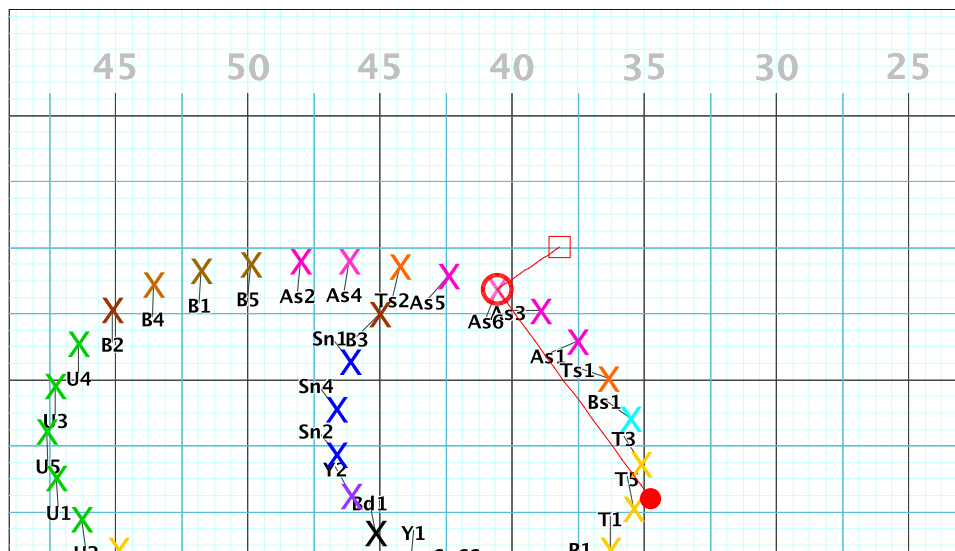

8 - Skyfall

Performer: Sanne Callemeijn

Set #6

Count: 56

8 - Skyfall

Performer: Sanne Callemeijn

Set #7

Count: 72

Set Move Count	Right-Left	Visitor-Home
□ 5	16 40 Right: 3.0 steps outside 40 yd In	8.0 steps behind Home side line
○ 6	16 56 Right: 1.0 steps inside 40 yd In	5.5 steps in frnt of M1 yd In
● 7	16 72 Right: 0.5 steps outside 35 yd In	7.25 steps behind M1 yd In