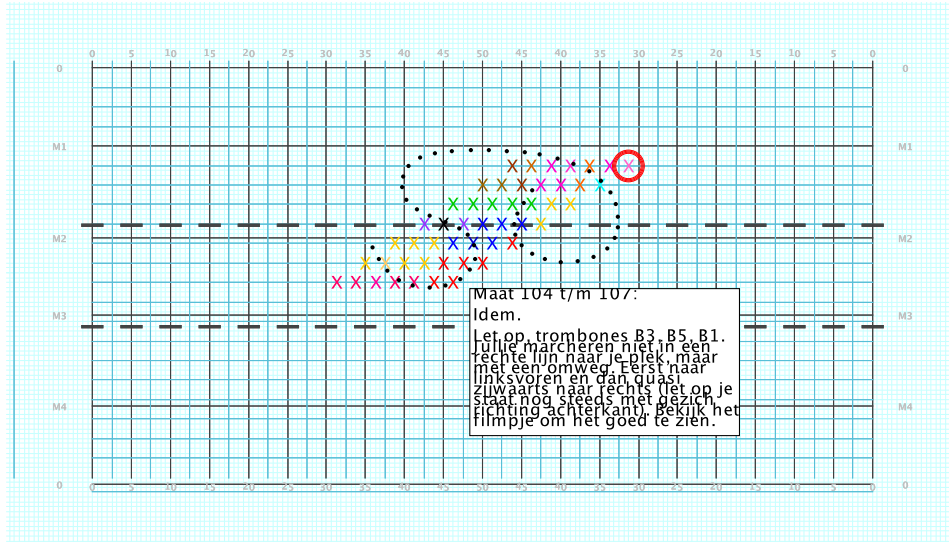

8 – Skyfall
Performer: Sanne Callemeijn

Set #8
Count: 88

Set	Move	Count	Right-Left	Visitor-Home
□	7	16	72 Right: 0.5 steps outside 35 yd In	7.25 steps behind M1 yd In
○	8	16	88 Right: 2.0 steps inside 30 yd In	4.0 steps behind M1 yd In
●	9	16	104 Right: 4.0 steps inside 40 yd In	4.0 steps behind M1 yd In