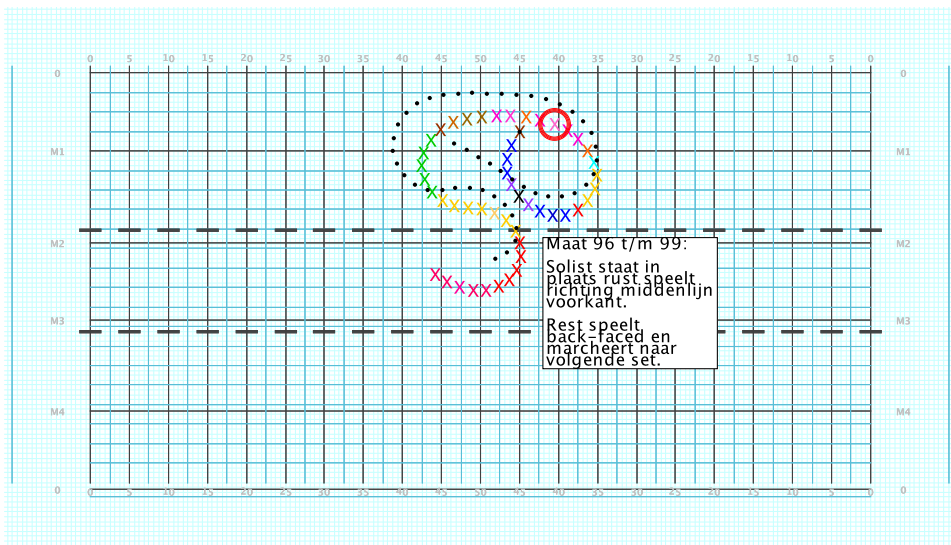

8 - Skyfall

Performer: Sanne Callemeijn

Set #6

Count: 56

8 - Skyfall

Performer: Sanne Callemeijn