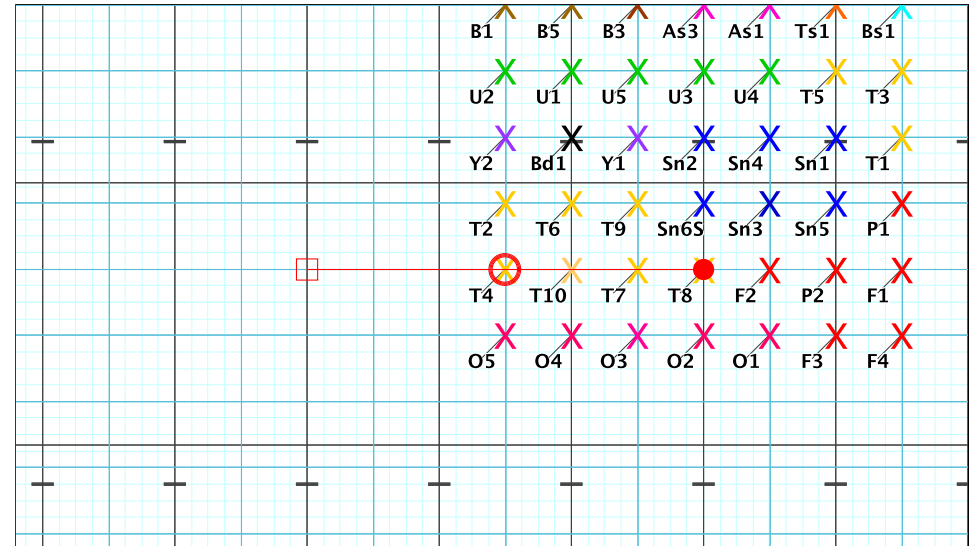

8 - Skyfall

Performer: Yalina Cornelussen

Set #8

Count: 88

Set Move Count	Right-Left	Visitor-Home
□ 7	16 72 Left: 0.5 steps inside 45 yd In	0.75 steps in frnt of Home hash (@6,1'
○ 8	16 88 Left: On 35 yd In	5.25 steps behind M2 yd In
● 9	16 104 Left: 4.0 steps outside 45 yd In	5.25 steps behind M2 yd In

8 - Skyfall

Performer: Yalina Cornelussen

Set #9

Count: 104

Set Move Count	Right-Left	Visitor-Home
□ 8	16 88 Left: On 35 yd In	5.25 steps behind M2 yd In
○ 9	16 104 Left: 4.0 steps outside 45 yd In	5.25 steps behind M2 yd In
● 10	16 120 On 50 yd In	5.25 steps behind M2 yd In