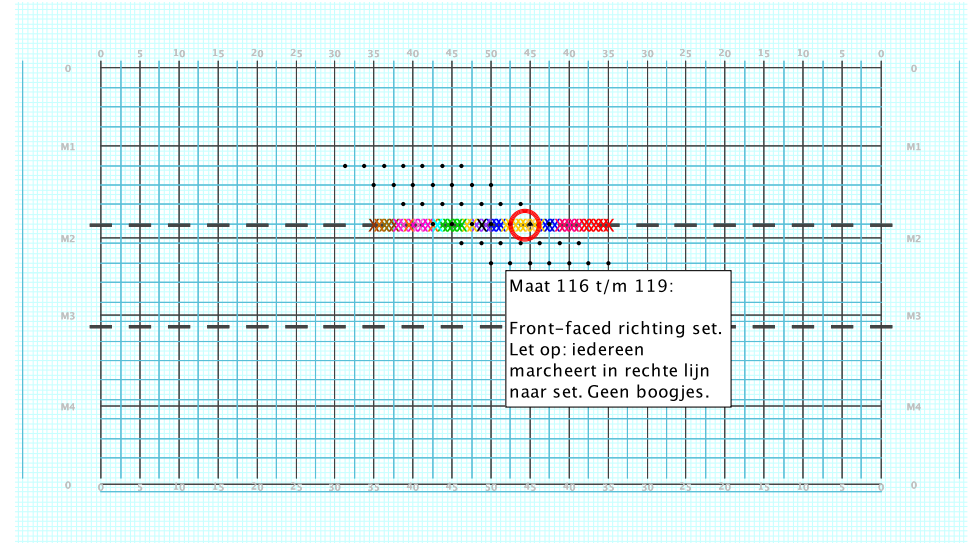

8 - Skyfall

Performer: Yalina Cornelussen

Set #10

Count: 120

Set Move Count	Right-Left	Visitor-Home
□ 9	16 104 Left: 4.0 steps outside 45 yd In	5.25 steps behind M2 yd In
○ 10	16 120 On 50 yd In	5.25 steps behind M2 yd In
● 11	16 136 Right: 1.0 steps inside 45 yd In	on Home hash (@6,1)

8 - Skyfall

Performer: Yalina Cornelussen

Set #11

Count: 136

Set Move Count	Right-Left	Visitor-Home
□ 10	16 120 On 50 yd In	5.25 steps behind M2 yd In
○ 11	16 136 Right: 1.0 steps inside 45 yd In	on Home hash (@6,1)
● 12	8 144 Right: 1.0 steps inside 45 yd In	8.0 steps behind M1 yd In