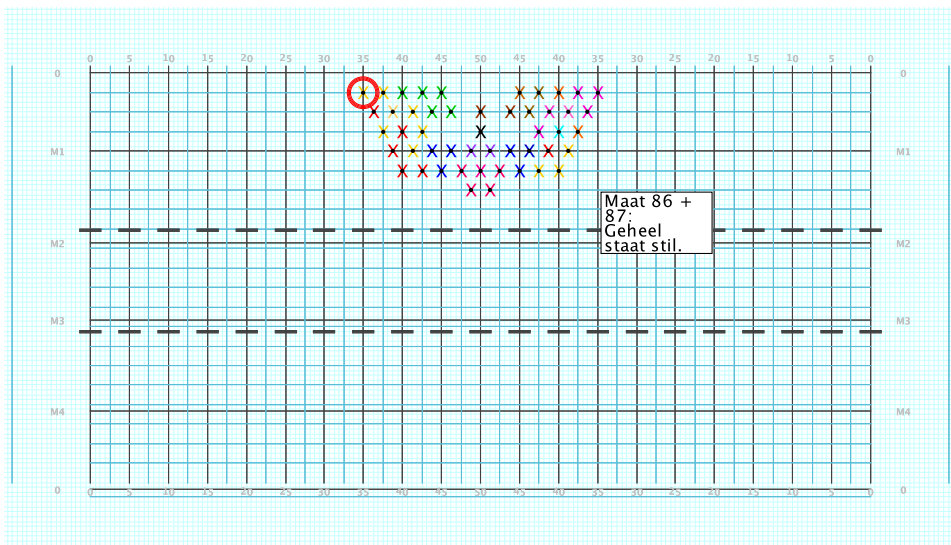

8 - Skyfall

Performer: Yalina Cornelussen

Set #2

Count: 8