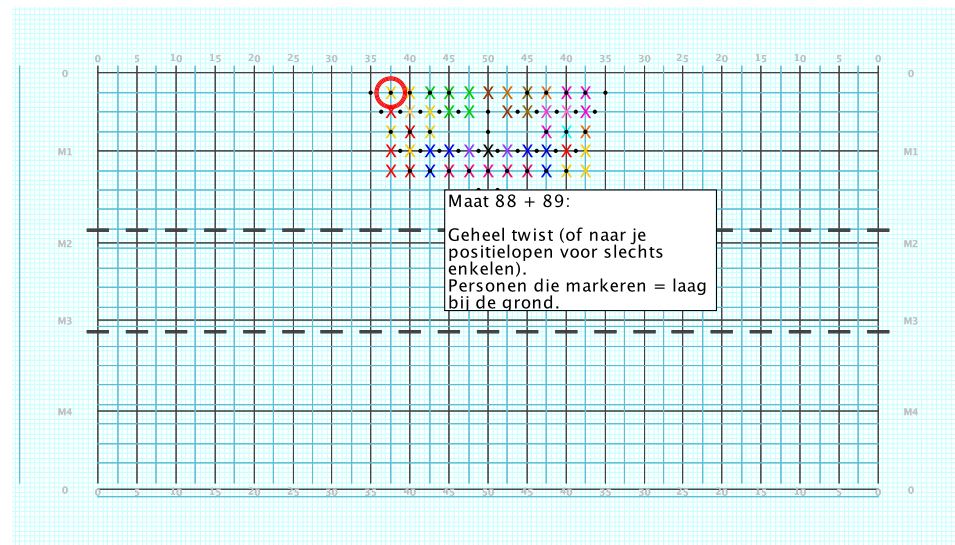

8 - Skyfall

Performer: Yalina Cornelussen

Set #3

Count: 16

Set	Move Count	Right-Left	Visitor-Home
□ 1	0	0	Left: On 35 yd In 4.0 steps behind Home side line
○ 2	8	8	Left: On 35 yd In 4.0 steps behind Home side line
● 3	8	16	Left: 4.0 steps outside 40 yd In 4.0 steps behind Home side line

Set	Move Count	Right-Left	Visitor-Home
□ 2	8	8	Left: On 35 yd In 4.0 steps behind Home side line
○ 3	8	16	Left: 4.0 steps outside 40 yd In 4.0 steps behind Home side line
● 4	8	24	Left: 2.75 steps inside 40 yd In 6.0 steps behind Home side line