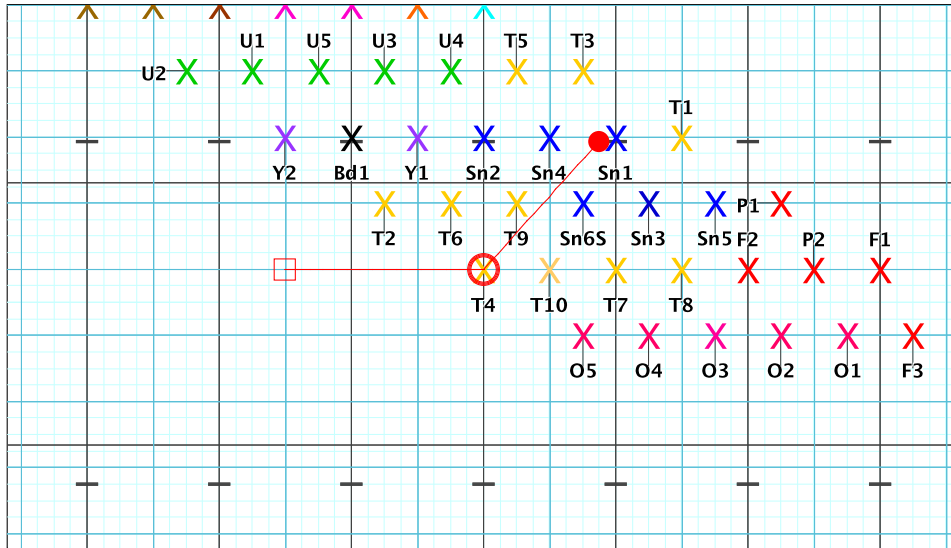

8 - Skyfall

Performer: Yalina Cornelussen

Set #8

Count: 88

Set Move Count	Right-Left	Visitor-Home
□ 7	16 72 Left: 0.5 steps inside 45 yd In	0.75 steps in frnt of Home hash (@6,1'
○ 8	16 88 Left: On 35 yd In	5.25 steps behind M2 yd In
● 9	16 104 Left: 4.0 steps outside 45 yd In	5.25 steps behind M2 yd In

8 - Skyfall

Performer: Yalina Cornelussen

Set #9

Count: 104

Set Move Count	Right-Left	Visitor-Home
□ 8	16 88 Left: On 35 yd In	5.25 steps behind M2 yd In
○ 9	16 104 Left: 4.0 steps outside 45 yd In	5.25 steps behind M2 yd In
● 10	16 120 On 50 yd In	5.25 steps behind M2 yd In

8 - Skyfall

Performer: Yalina Cornelussen

Set #10

Count: 120

Set Move Count	Right-Left	Visitor-Home
□ 9	16 104 Left: 4.0 steps outside 45 yd In	5.25 steps behind M2 yd In
○ 10	16 120 On 50 yd In	5.25 steps behind M2 yd In
● 11	16 136 Right: 1.0 steps inside 45 yd In	on Home hash (@6,1)