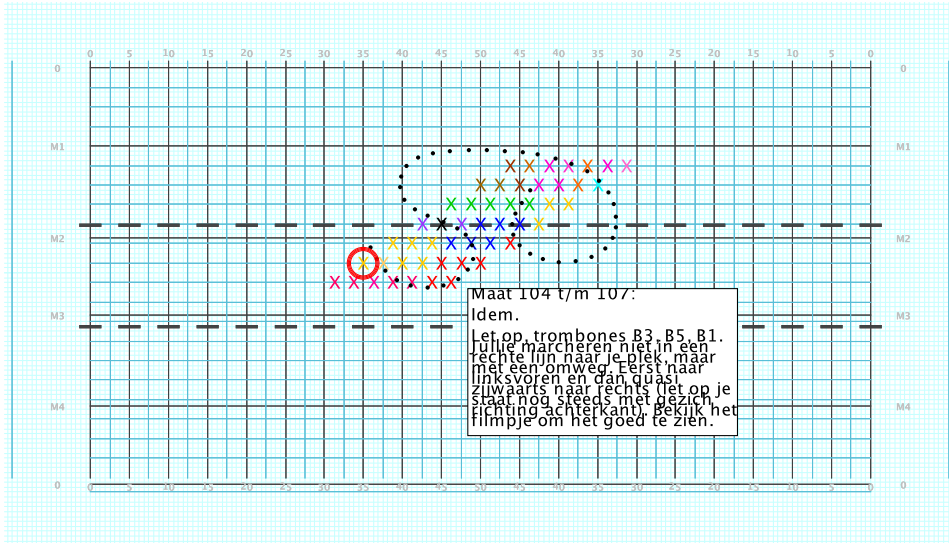

8 - Skyfall

Performer: Yalina Cornelussen

Set #8

Count: 88

Set Move Count	Right-Left	Visitor-Home
□ 7	16 72 Left: 0.5 steps inside 45 yd In	0.75 steps in frnt of Home hash (@6,1'
○ 8	16 88 Left: On 35 yd In	5.25 steps behind M2 yd In
● 9	16 104 Left: 4.0 steps outside 45 yd In	5.25 steps behind M2 yd In