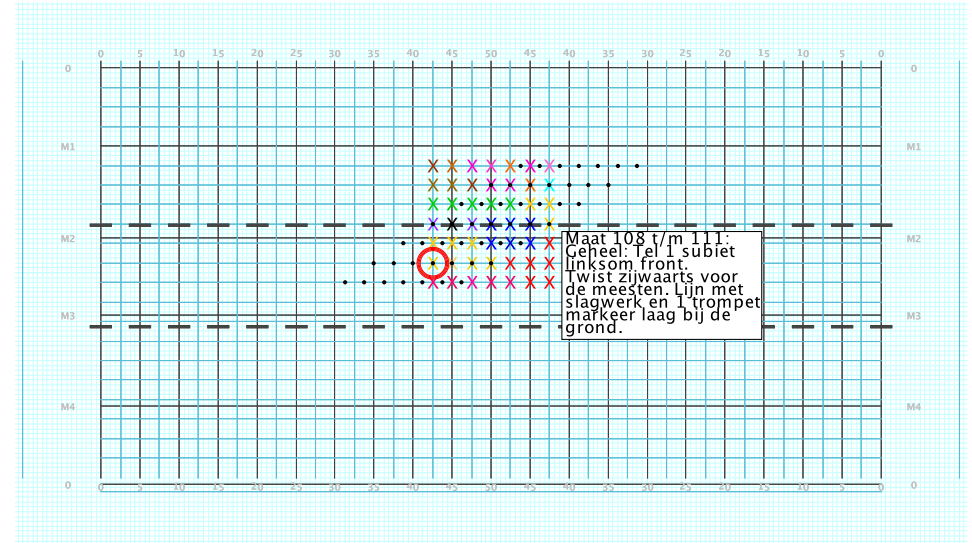

8 - Skyfall

Performer: Yalina Cornelussen

Set #9

Count: 104

Set Move Count	Right-Left	Visitor-Home
□ 8	16 88 Left: On 35 yd In	5.25 steps behind M2 yd In
○ 9	16 104 Left: 4.0 steps outside 45 yd In	5.25 steps behind M2 yd In
● 10	16 120 On 50 yd In	5.25 steps behind M2 yd In