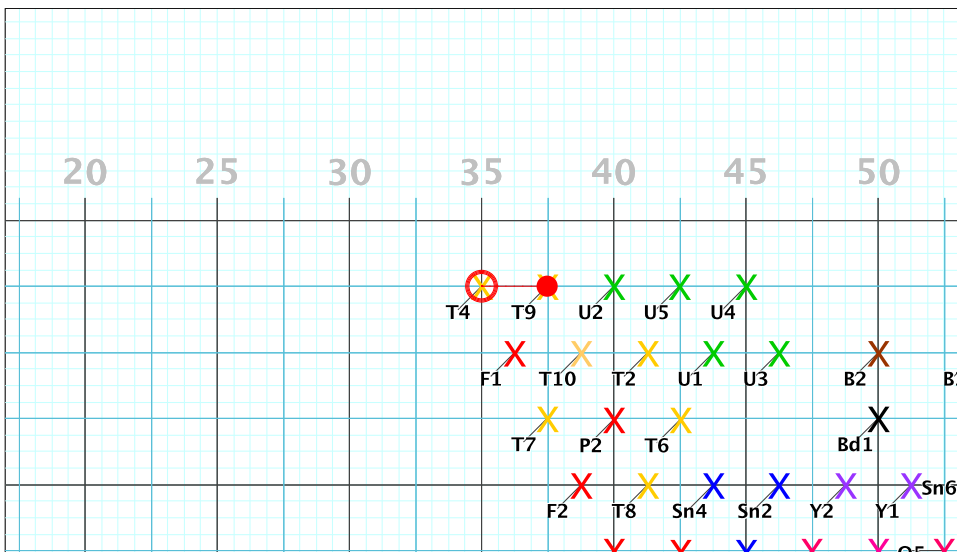

8 - Skyfall

Performed by:
Yalina Cornelussen
 X T4

Set	Move	Count	Right-Left	Visitor-Home
○	1	0	0 Left: On 35 yd In	4.0 steps behind Home side line
●	2	8	8 Left: On 35 yd In	4.0 steps behind Home side line

Set	Move Count	Right-Left	Visitor-Home
□ 1	0	0	Left: On 35 yd In 4.0 steps behind Home side line
○ 2	8	8	Left: On 35 yd In 4.0 steps behind Home side line
● 3	8	16	Left: 4.0 steps outside 40 yd In 4.0 steps behind Home side line