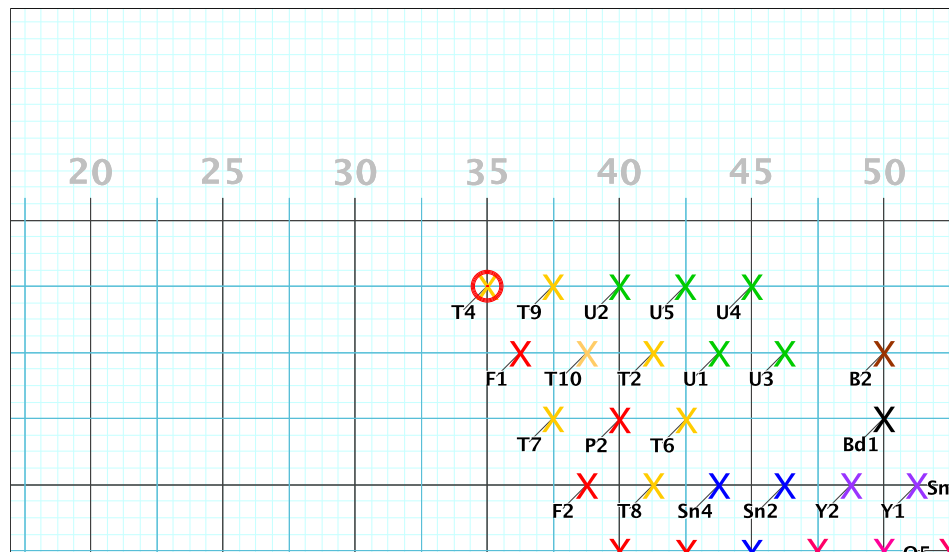

8 - Skyfall

Performed by:
Yalina Cornelussen
 X T4

Set	Move	Count	Right-Left	Visitor-Home
○	1	0	0 Left: On 35 yd In	4.0 steps behind Home side line
●	2	8	8 Left: On 35 yd In	4.0 steps behind Home side line