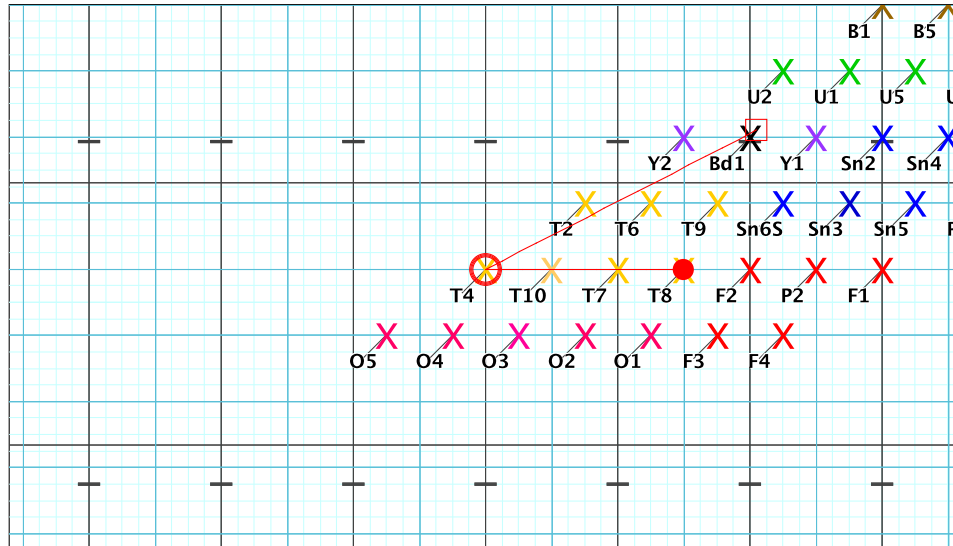

8 - Skyfall

Performer: Yalina Cornelussen

Set #8

Count: 88

Set Move Count	Right-Left	Visitor-Home
□ 7	16 72 Left: 0.5 steps inside 45 yd In	0.75 steps in frnt of Home hash (@6,1'
○ 8	16 88 Left: On 35 yd In	5.25 steps behind M2 yd In
● 9	16 104 Left: 4.0 steps outside 45 yd In	5.25 steps behind M2 yd In