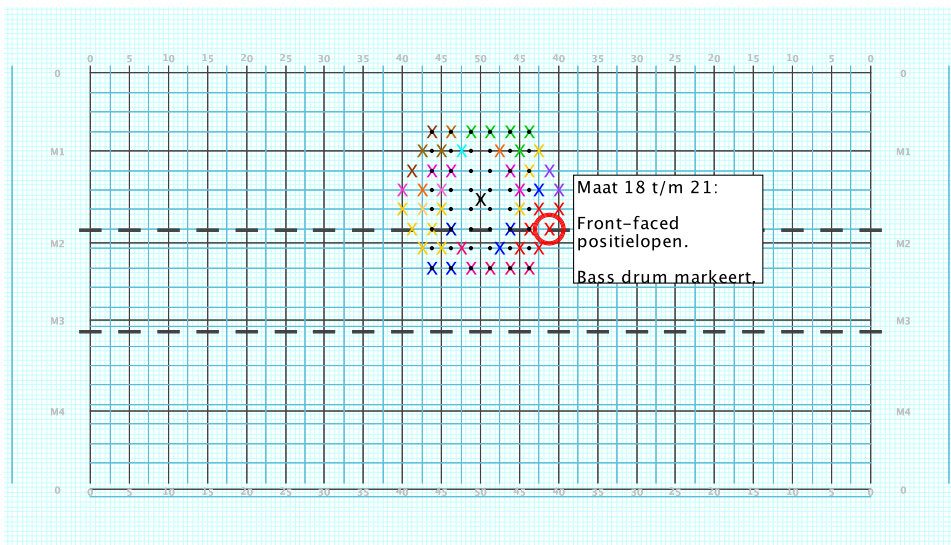

9 – A sky full of stars
Performer: Melissa Serra

Set #6
Count: 80

Set	Move	Count	Right-Left	Visitor-Home
□	5	16	64 Right: 2.0 steps outside 45 yd In	0.25 steps in frnt of Home hash (@6,1)
○	6	16	80 Right: 2.0 steps inside 40 yd In	0.25 steps in frnt of Home hash (@6,1)
●	7	12	92 Right: 3.0 steps inside 35 yd In	0.25 steps behind M2 yd In