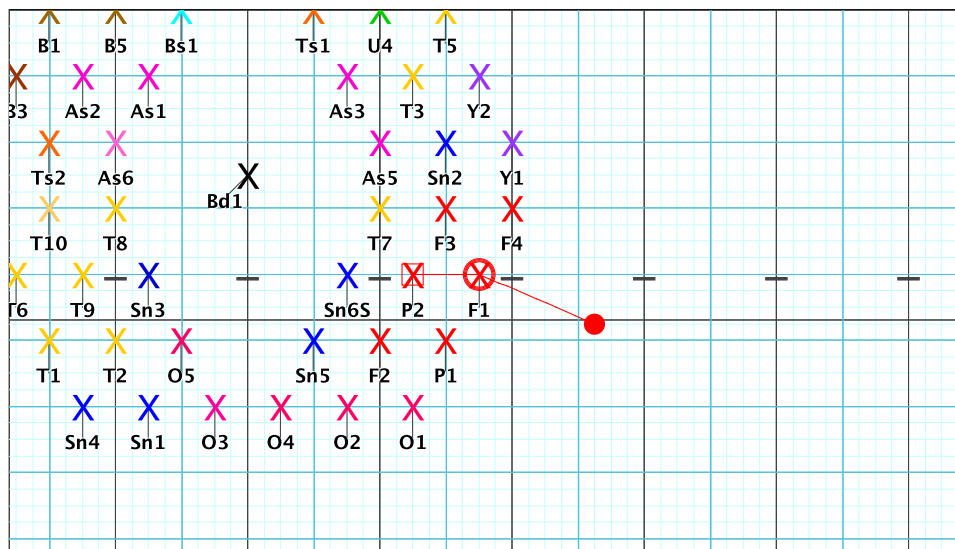

9 – A sky full of stars
Performer: Melissa Serra

Set #6
Count: 80

Set	Move	Count	Right-Left	Visitor-Home
□	5	16	64 Right: 2.0 steps outside 45 yd In	0.25 steps in frnt of Home hash (@6,1)
○	6	16	80 Right: 2.0 steps inside 40 yd In	0.25 steps in frnt of Home hash (@6,1)
●	7	12	92 Right: 3.0 steps inside 35 yd In	0.25 steps behind M2 yd In