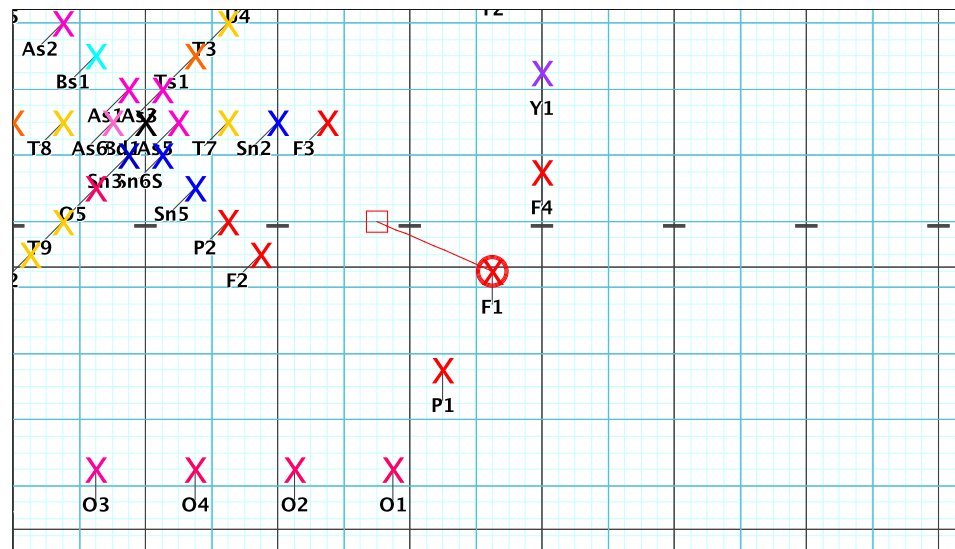

Set	Move Count	Right-Left	Visitor-Home
□	4	16 48	Right: 2.0 steps inside 35 yd In 0.25 steps in frnt of Home hash (@6,1)
○	5	16 64	Right: 2.0 steps outside 45 yd In 0.25 steps in frnt of Home hash (@6,1)
●	6	16 80	Right: 2.0 steps inside 40 yd In 0.25 steps in frnt of Home hash (@6,1)

9 – A sky full of stars
Performer: Melissa Serra

Set #6
Count: 80

Set	Move	Count	Right-Left	Visitor-Home
□	5	16	64 Right: 2.0 steps outside 45 yd In	0.25 steps in frnt of Home hash (@6,1)
○	6	16	80 Right: 2.0 steps inside 40 yd In	0.25 steps in frnt of Home hash (@6,1)
●	7	12	92 Right: 3.0 steps inside 35 yd In	0.25 steps behind M2 yd In

9 – A sky full of stars
Performer: Melissa Serra

Set #7
Count: 92

Set	Move	Count	Right-Left	Visitor-Home
□	6	16	80 Right: 2.0 steps inside 40 yd In	0.25 steps in frnt of Home hash (@6,1)
○	7	12	92 Right: 3.0 steps inside 35 yd In	0.25 steps behind M2 yd In
●	8	4	96 Right: 3.0 steps inside 35 yd In	0.25 steps behind M2 yd In