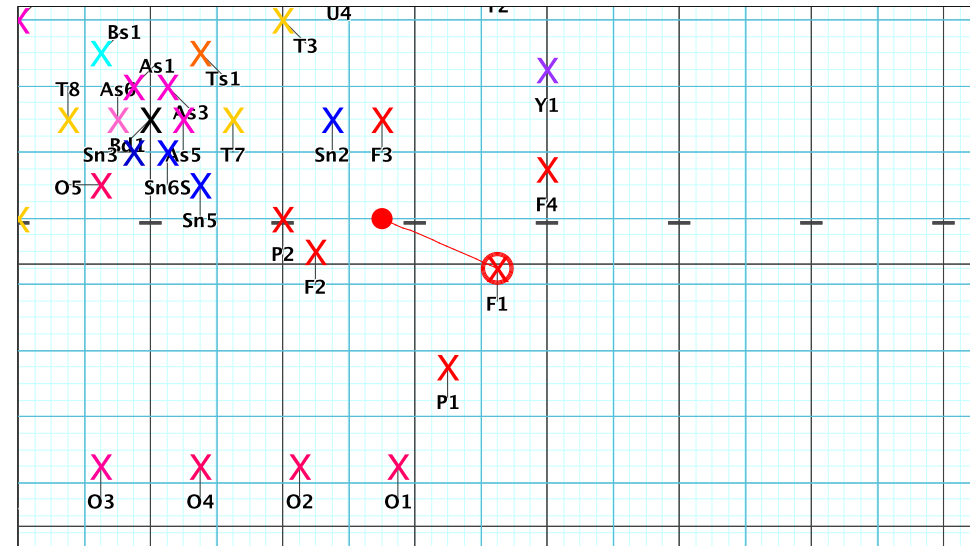

9 – A sky full of stars
Performer: Melissa Serra

Set #8
Count: 96

Set	Move	Count	Right-Left	Visitor-Home
□	7	12	92	Right: 3.0 steps inside 35 yd In 0.25 steps behind M2 yd In
○	8	4	96	Right: 3.0 steps inside 35 yd In 0.25 steps behind M2 yd In
●	9	32	128	Right: 3.0 steps inside 35 yd In 0.25 steps behind M2 yd In

9 – A sky full of stars
Performer: Melissa Serra

Set #9
Count: 128

Set	Move	Count	Right-Left	Visitor-Home
□	8	4	96	Right: 3.0 steps inside 35 yd In 0.25 steps behind M2 yd In
○	9	32	128	Right: 3.0 steps inside 35 yd In 0.25 steps behind M2 yd In
●	10	16	144	Right: 2.0 steps inside 40 yd In 0.25 steps in frnt of Home hash (@6,1)