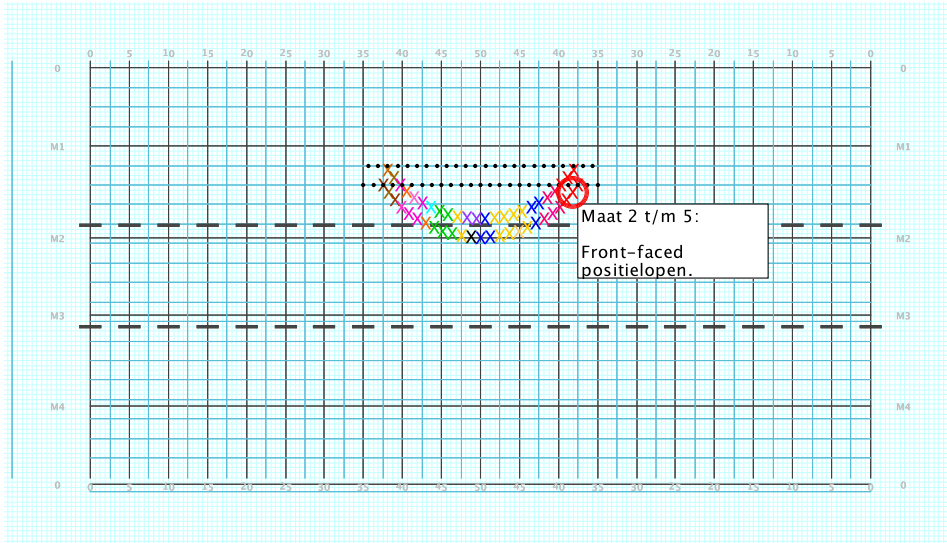

9 - A sky full of stars

Performed by:
Melissa Serra

X F1

Set	Move	Count	Right-Left	Visitor-Home
○ 1	0	0	Right: 2.0 steps inside 35 yd ln	8.0 steps behind M1 yd ln
● 2	16	16	Right: 2.75 steps outside 40 yd ln	6.75 steps in frnt of Home hash (@6,1)

9 – A sky full of stars
Performer: Melissa Serra

Set #2
Count: 16

9 – A sky full of stars
Performer: Melissa Serra

Set #3
Count: 32

Set	Move Count	Right-Left	Visitor-Home
□ 1	0	0	Right: 2.0 steps inside 35 yd In 8.0 steps behind M1 yd In
○ 2	16	16	Right: 2.75 steps outside 40 yd In 6.75 steps in frnt of Home hash (@6,1)
● 3	16	32	Right: 2.0 steps inside 35 yd In 8.0 steps behind M1 yd In

Set	Move Count	Right-Left	Visitor-Home
□ 2	16	16	Right: 2.75 steps outside 40 yd In 6.75 steps in frnt of Home hash (@6,1)
○ 3	16	32	Right: 2.0 steps inside 35 yd In 8.0 steps behind M1 yd In
● 4	16	48	Right: 2.0 steps inside 35 yd In 0.25 steps in frnt of Home hash (@6,1)

Set	Move Count	Right-Left	Visitor-Home
□	4	16 48	Right: 2.0 steps inside 35 yd In 0.25 steps in frnt of Home hash (@6,1)
○	5	16 64	Right: 2.0 steps outside 45 yd In 0.25 steps in frnt of Home hash (@6,1)
●	6	16 80	Right: 2.0 steps inside 40 yd In 0.25 steps in frnt of Home hash (@6,1)