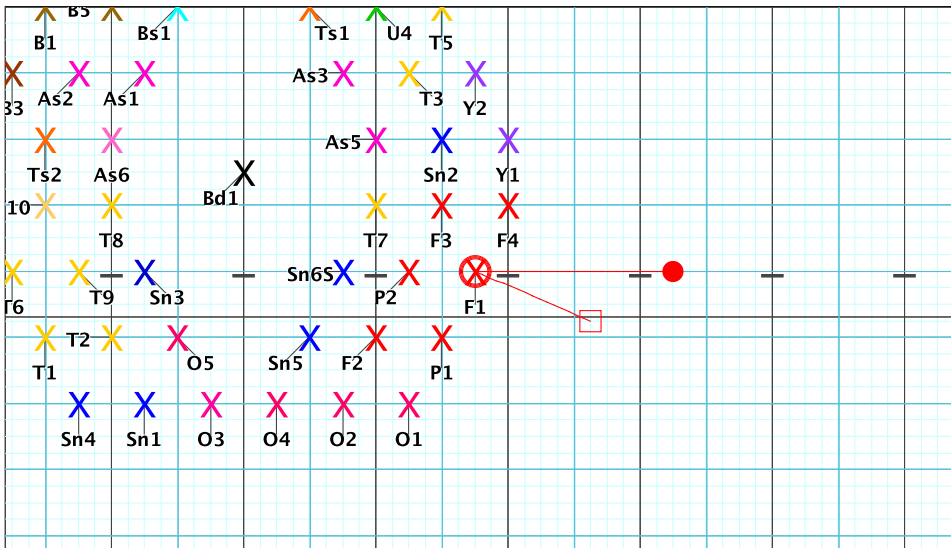

9 – A sky full of stars
Performer: Melissa Serra

Set #8
Count: 96

Set	Move	Count	Right-Left	Visitor-Home
□	7	12	92	Right: 3.0 steps inside 35 yd In 0.25 steps behind M2 yd In
○	8	4	96	Right: 3.0 steps inside 35 yd In 0.25 steps behind M2 yd In
●	9	32	128	Right: 3.0 steps inside 35 yd In 0.25 steps behind M2 yd In

9 – A sky full of stars
Performer: Melissa Serra

Set #9
Count: 128

Set	Move	Count	Right-Left	Visitor-Home
□	8	4	96	Right: 3.0 steps inside 35 yd In 0.25 steps behind M2 yd In
○	9	32	128	Right: 3.0 steps inside 35 yd In 0.25 steps behind M2 yd In
●	10	16	144	Right: 2.0 steps inside 40 yd In 0.25 steps in frnt of Home hash (@6,1)

9 – A sky full of stars
Performer: Melissa Serra

Set #10
Count: 144

9 – A sky full of stars
Performer: Melissa Serra

Set #11
Count: 156

Set	Move	Count	Right-Left	Visitor-Home
□	9	32	128 Right: 3.0 steps inside 35 yd In	0.25 steps behind M2 yd In
○	10	16	144 Right: 2.0 steps inside 40 yd In	0.25 steps in frnt of Home hash (@6,1)
●	11	12	156 Right: 2.0 steps outside 35 yd In	0.25 steps in frnt of Home hash (@6,1)

Set	Move	Count	Right-Left	Visitor-Home
□	10	16	144 Right: 2.0 steps inside 40 yd In	0.25 steps in frnt of Home hash (@6,1)
○	11	12	156 Right: 2.0 steps outside 35 yd In	0.25 steps in frnt of Home hash (@6,1)
●	11A	8	164 Right: 2.0 steps outside 35 yd In	0.25 steps in frnt of Home hash (@6,1)