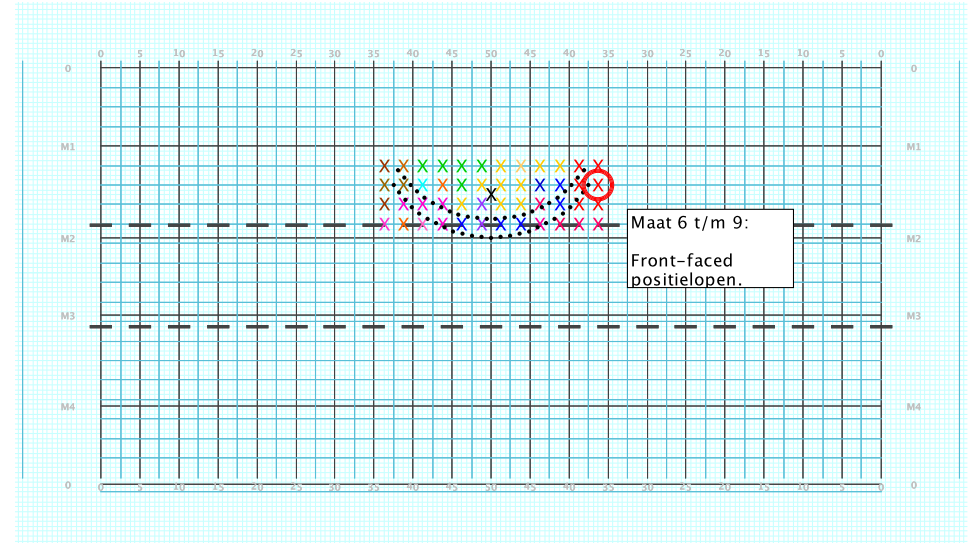

9 - A sky full of stars

Performed by:
Melissa Serra

X F1

Set	Move	Count	Right-Left	Visitor-Home
○ 1	0	0	Right: 2.0 steps inside 35 yd ln	8.0 steps behind M1 yd ln
● 2	16	16	Right: 2.75 steps outside 40 yd ln	6.75 steps in frnt of Home hash (@6,1)

9 – A sky full of stars
Performer: Melissa Serra

Set #2
Count: 16

9 – A sky full of stars
Performer: Melissa Serra

Set #3
Count: 32

Set	Move Count	Right-Left	Visitor-Home
□ 1	0	0	Right: 2.0 steps inside 35 yd In 8.0 steps behind M1 yd In
○ 2	16	16	Right: 2.75 steps outside 40 yd In 6.75 steps in frnt of Home hash (@6,1)
● 3	16	32	Right: 2.0 steps inside 35 yd In 8.0 steps behind M1 yd In

Set	Move Count	Right-Left	Visitor-Home
□ 2	16	16	Right: 2.75 steps outside 40 yd In 6.75 steps in frnt of Home hash (@6,1)
○ 3	16	32	Right: 2.0 steps inside 35 yd In 8.0 steps behind M1 yd In
● 4	16	48	Right: 2.0 steps inside 35 yd In 0.25 steps in frnt of Home hash (@6,1)