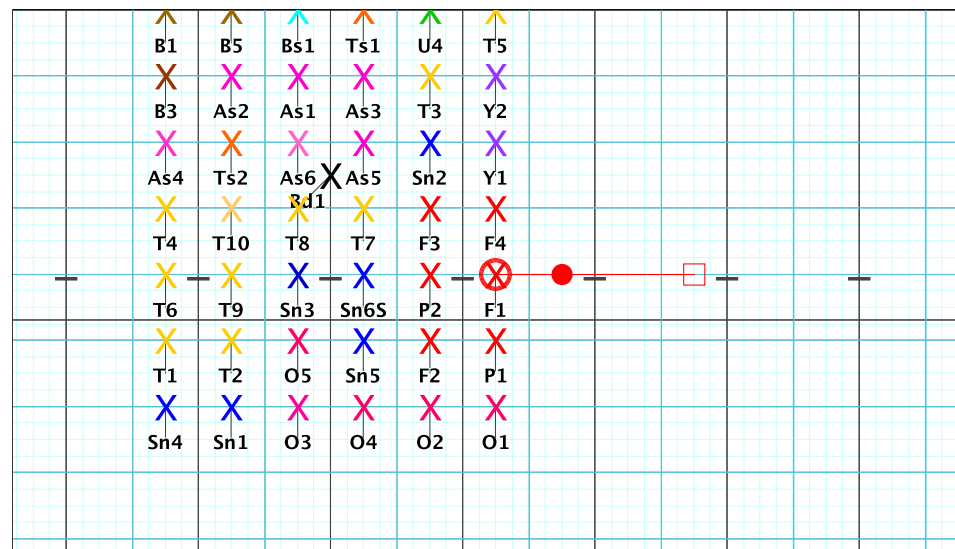

9 – A sky full of stars
Performer: Melissa Serra

Set #2
Count: 16

9 – A sky full of stars
Performer: Melissa Serra

Set #3
Count: 32

Set	Move Count	Right-Left	Visitor-Home
□ 1	0	0	Right: 2.0 steps inside 35 yd In 8.0 steps behind M1 yd In
○ 2	16	16	Right: 2.75 steps outside 40 yd In 6.75 steps in frnt of Home hash (@6,1)
● 3	16	32	Right: 2.0 steps inside 35 yd In 8.0 steps behind M1 yd In

Set	Move Count	Right-Left	Visitor-Home
□ 2	16	16	Right: 2.75 steps outside 40 yd In 6.75 steps in frnt of Home hash (@6,1)
○ 3	16	32	Right: 2.0 steps inside 35 yd In 8.0 steps behind M1 yd In
● 4	16	48	Right: 2.0 steps inside 35 yd In 0.25 steps in frnt of Home hash (@6,1)

9 – A sky full of stars
Performer: Melissa Serra

Set #4
Count: 48

9 – A sky full of stars
Performer: Melissa Serra

Set #5
Count: 64

Set	Move Count	Right-Left	Visitor-Home
□	3	16 32	Right: 2.0 steps inside 35 yd In 8.0 steps behind M1 yd In
○	4	16 48	Right: 2.0 steps inside 35 yd In 0.25 steps in frnt of Home hash (@6,1)
●	5	16 64	Right: 2.0 steps outside 45 yd In 0.25 steps in frnt of Home hash (@6,1)

Set	Move Count	Right-Left	Visitor-Home
□	4	16 48	Right: 2.0 steps inside 35 yd In 0.25 steps in frnt of Home hash (@6,1)
○	5	16 64	Right: 2.0 steps outside 45 yd In 0.25 steps in frnt of Home hash (@6,1)
●	6	16 80	Right: 2.0 steps inside 40 yd In 0.25 steps in frnt of Home hash (@6,1)