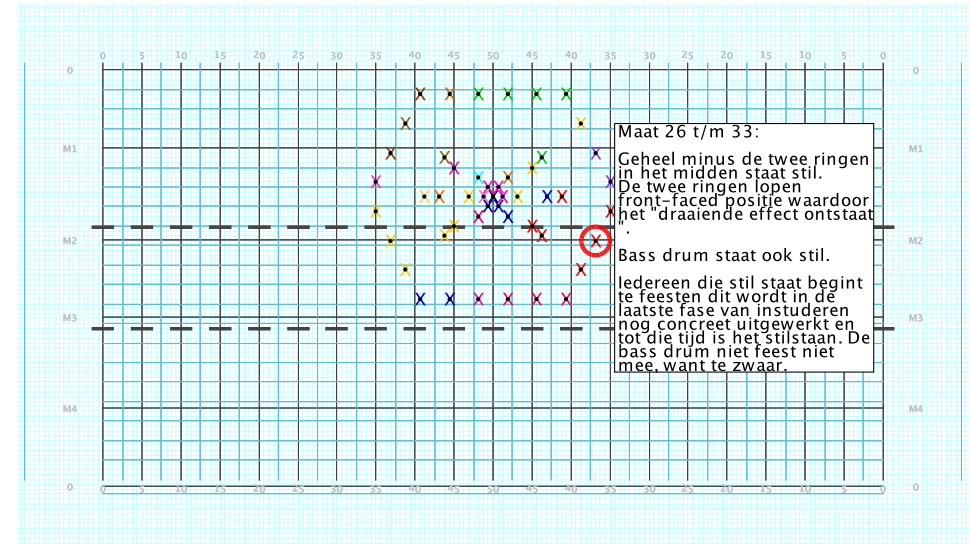

9 – A sky full of stars
Performer: Melissa Serra

Set #9
Count: 128

Set	Move	Count	Right-Left	Visitor-Home
□	8	4	96	Right: 3.0 steps inside 35 yd In 0.25 steps behind M2 yd In
○	9	32	128	Right: 3.0 steps inside 35 yd In 0.25 steps behind M2 yd In
●	10	16	144	Right: 2.0 steps inside 40 yd In 0.25 steps in frnt of Home hash (@6,1)