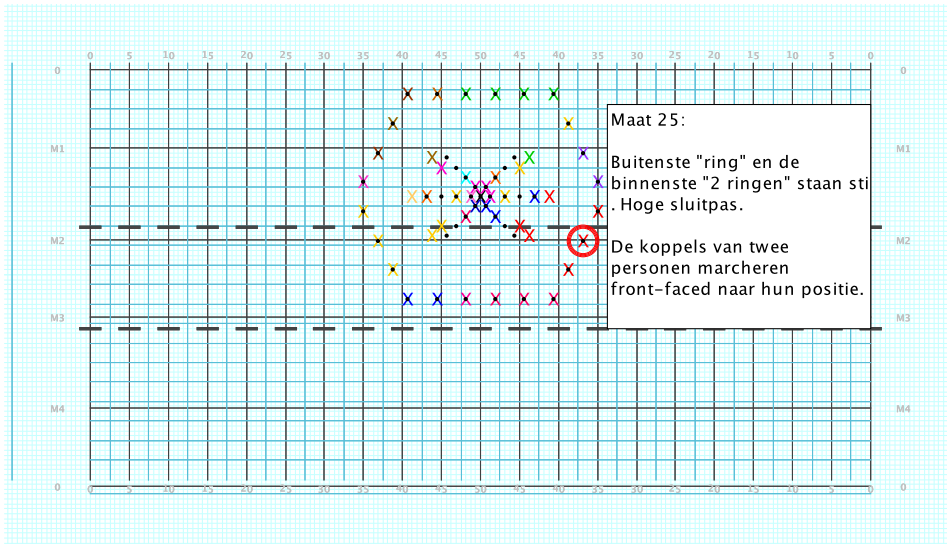

9 – A sky full of stars
Performer: Melissa Serra

Set #8
Count: 96

Set	Move	Count	Right-Left	Visitor-Home
□	7	12	92	Right: 3.0 steps inside 35 yd In 0.25 steps behind M2 yd In
○	8	4	96	Right: 3.0 steps inside 35 yd In 0.25 steps behind M2 yd In
●	9	32	128	Right: 3.0 steps inside 35 yd In 0.25 steps behind M2 yd In