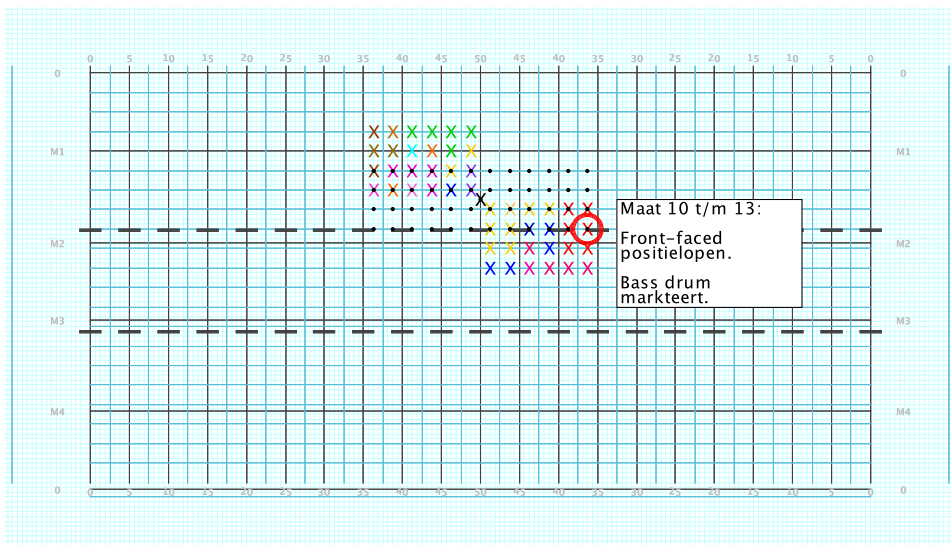

9 – A sky full of stars
Performer: Melissa Serra

Set #4
Count: 48