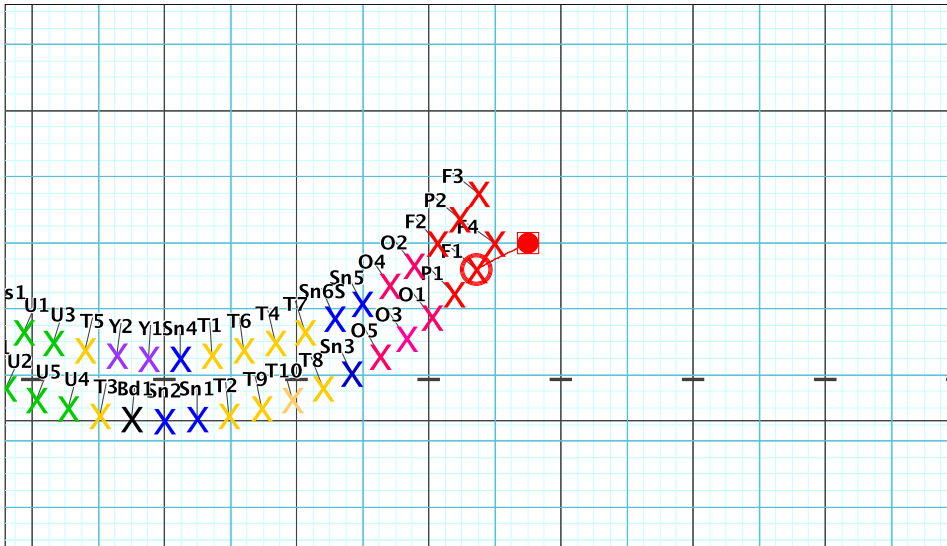

9 - A sky full of stars

Performed by:
Melissa Serra

X F1

Set	Move	Count	Right-Left	Visitor-Home
○ 1	0	0	Right: 2.0 steps inside 35 yd ln	8.0 steps behind M1 yd ln
● 2	16	16	Right: 2.75 steps outside 40 yd ln	6.75 steps in frnt of Home hash (@6,1)

9 – A sky full of stars
Performer: Melissa Serra

Set #2
Count: 16

9 – A sky full of stars
Performer: Melissa Serra

Set #3
Count: 32

Set	Move Count	Right-Left	Visitor-Home
□ 1	0	0	Right: 2.0 steps inside 35 yd In 8.0 steps behind M1 yd In
○ 2	16	16	Right: 2.75 steps outside 40 yd In 6.75 steps in frnt of Home hash (@6,1)
● 3	16	32	Right: 2.0 steps inside 35 yd In 8.0 steps behind M1 yd In

Set	Move Count	Right-Left	Visitor-Home
□ 2	16	16	Right: 2.75 steps outside 40 yd In 6.75 steps in frnt of Home hash (@6,1)
○ 3	16	32	Right: 2.0 steps inside 35 yd In 8.0 steps behind M1 yd In
● 4	16	48	Right: 2.0 steps inside 35 yd In 0.25 steps in frnt of Home hash (@6,1)

Set	Move Count	Right-Left	Visitor-Home
□	4	16 48	Right: 2.0 steps inside 35 yd In 0.25 steps in frnt of Home hash (@6,1)
○	5	16 64	Right: 2.0 steps outside 45 yd In 0.25 steps in frnt of Home hash (@6,1)
●	6	16 80	Right: 2.0 steps inside 40 yd In 0.25 steps in frnt of Home hash (@6,1)