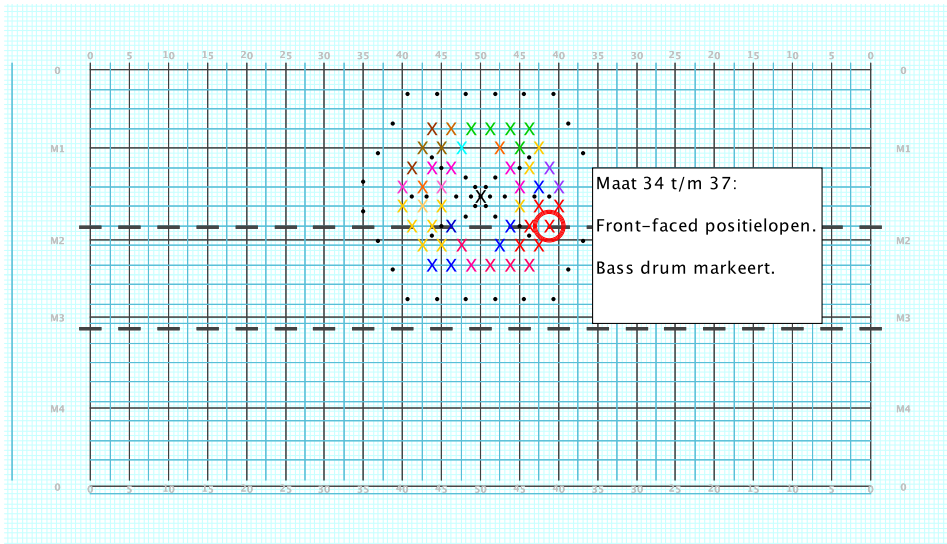

9 – A sky full of stars
Performer: Melissa Serra

Set #10
Count: 144