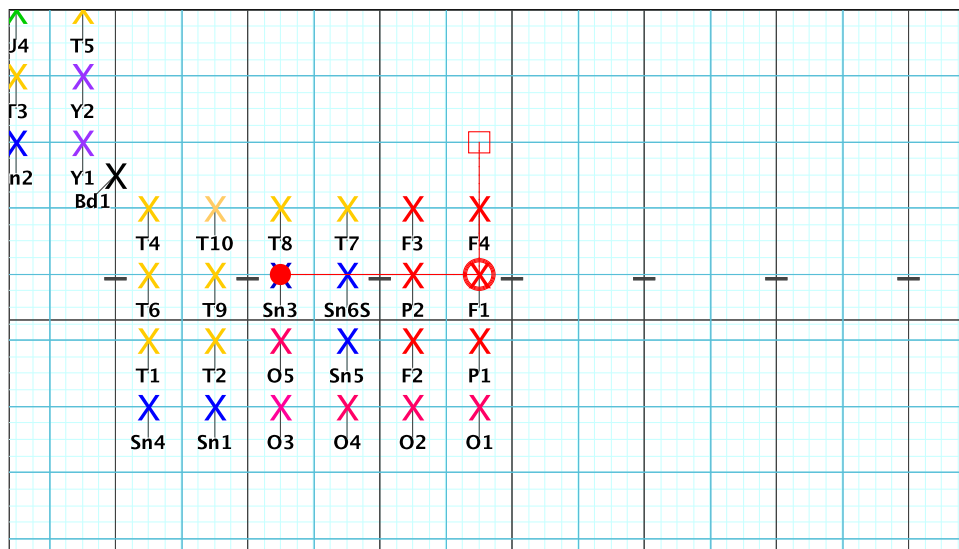

9 – A sky full of stars
Performer: Melissa Serra

Set #2
Count: 16

9 – A sky full of stars
Performer: Melissa Serra

Set #3
Count: 32

Set	Move Count	Right-Left	Visitor-Home
□ 1	0	0	Right: 2.0 steps inside 35 yd In 8.0 steps behind M1 yd In
○ 2	16	16	Right: 2.75 steps outside 40 yd In 6.75 steps in frnt of Home hash (@6,1)
● 3	16	32	Right: 2.0 steps inside 35 yd In 8.0 steps behind M1 yd In

Set	Move Count	Right-Left	Visitor-Home
□ 2	16	16	Right: 2.75 steps outside 40 yd In 6.75 steps in frnt of Home hash (@6,1)
○ 3	16	32	Right: 2.0 steps inside 35 yd In 8.0 steps behind M1 yd In
● 4	16	48	Right: 2.0 steps inside 35 yd In 0.25 steps in frnt of Home hash (@6,1)

9 – A sky full of stars
Performer: Melissa Serra

Set #4
Count: 48

9 – A sky full of stars
Performer: Melissa Serra

Set #5
Count: 64

Set	Move Count	Right-Left	Visitor-Home
□	3	16 32	Right: 2.0 steps inside 35 yd In 8.0 steps behind M1 yd In
○	4	16 48	Right: 2.0 steps inside 35 yd In 0.25 steps in frnt of Home hash (@6,1)
●	5	16 64	Right: 2.0 steps outside 45 yd In 0.25 steps in frnt of Home hash (@6,1)

Set	Move Count	Right-Left	Visitor-Home
□	4	16 48	Right: 2.0 steps inside 35 yd In 0.25 steps in frnt of Home hash (@6,1)
○	5	16 64	Right: 2.0 steps outside 45 yd In 0.25 steps in frnt of Home hash (@6,1)
●	6	16 80	Right: 2.0 steps inside 40 yd In 0.25 steps in frnt of Home hash (@6,1)