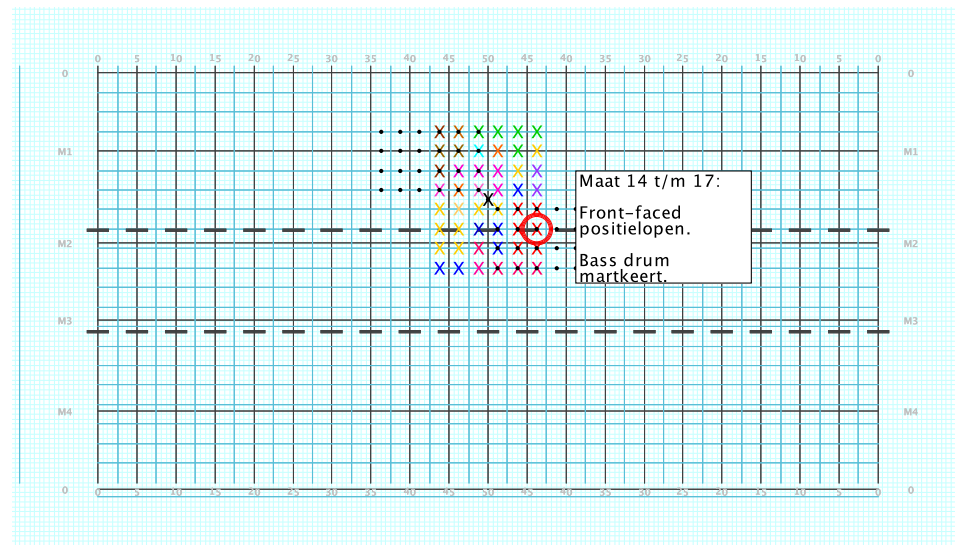

9 - A sky full of stars

Performed by:
Melissa Serra

X F1

Set	Move	Count	Right-Left	Visitor-Home
○ 1	0	0	Right: 2.0 steps inside 35 yd ln	8.0 steps behind M1 yd ln
● 2	16	16	Right: 2.75 steps outside 40 yd ln	6.75 steps in frnt of Home hash (@6,1)

9 – A sky full of stars
Performer: Melissa Serra

Set #2
Count: 16

9 – A sky full of stars
Performer: Melissa Serra

Set #3
Count: 32

Set	Move Count	Right-Left	Visitor-Home
□ 1	0	0	Right: 2.0 steps inside 35 yd In 8.0 steps behind M1 yd In
○ 2	16	16	Right: 2.75 steps outside 40 yd In 6.75 steps in frnt of Home hash (@6,1)
● 3	16	32	Right: 2.0 steps inside 35 yd In 8.0 steps behind M1 yd In

Set	Move Count	Right-Left	Visitor-Home
□ 2	16	16	Right: 2.75 steps outside 40 yd In 6.75 steps in frnt of Home hash (@6,1)
○ 3	16	32	Right: 2.0 steps inside 35 yd In 8.0 steps behind M1 yd In
● 4	16	48	Right: 2.0 steps inside 35 yd In 0.25 steps in frnt of Home hash (@6,1)

9 – A sky full of stars
Performer: Melissa Serra

Set #4
Count: 48

9 – A sky full of stars
Performer: Melissa Serra

Set #5
Count: 64

Set	Move Count	Right-Left	Visitor-Home
□	3	16 32	Right: 2.0 steps inside 35 yd In 8.0 steps behind M1 yd In
○	4	16 48	Right: 2.0 steps inside 35 yd In 0.25 steps in frnt of Home hash (@6,1)
●	5	16 64	Right: 2.0 steps outside 45 yd In 0.25 steps in frnt of Home hash (@6,1)