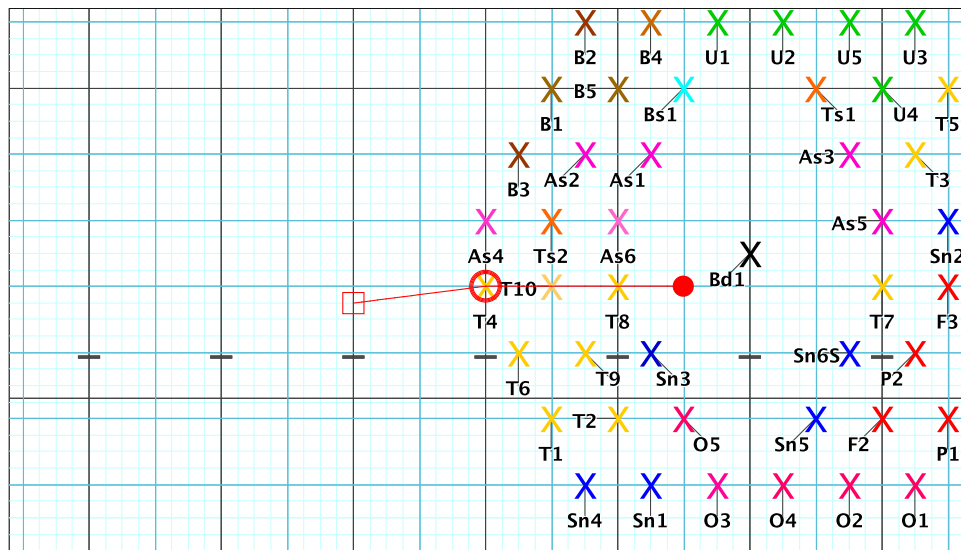

Set	Move	Count	Right-Left	Visitor-Home
□	7	12	92	Left: On 35 yd In
○	8	4	96	Left: On 35 yd In
●	9	32	128	Left: On 35 yd In
				3.25 steps in frnt of Home hash (@6,1)

Set	Move	Count	Right-Left	Visitor-Home
□	8	4	96	Left: On 35 yd In
○	9	32	128	Left: On 35 yd In
●	10	16	144	Left: On 40 yd In
				3.25 steps in frnt of Home hash (@6,1)
				4.25 steps in frnt of Home hash (@6,1)

9 – A sky full of stars

Performer: Yalina Cornelussen

Set #10

Count: 144

Set	Move	Count	Right-Left	Visitor-Home
□	9	32	128	Left: On 35 yd In 3.25 steps in frnt of Home hash (@6,1)
○	10	16	144	Left: On 40 yd In 4.25 steps in frnt of Home hash (@6,1)
●	11	12	156	Left: 4.0 steps outside of 50 yd In 4.25 steps in frnt of Home hash (@6,1)