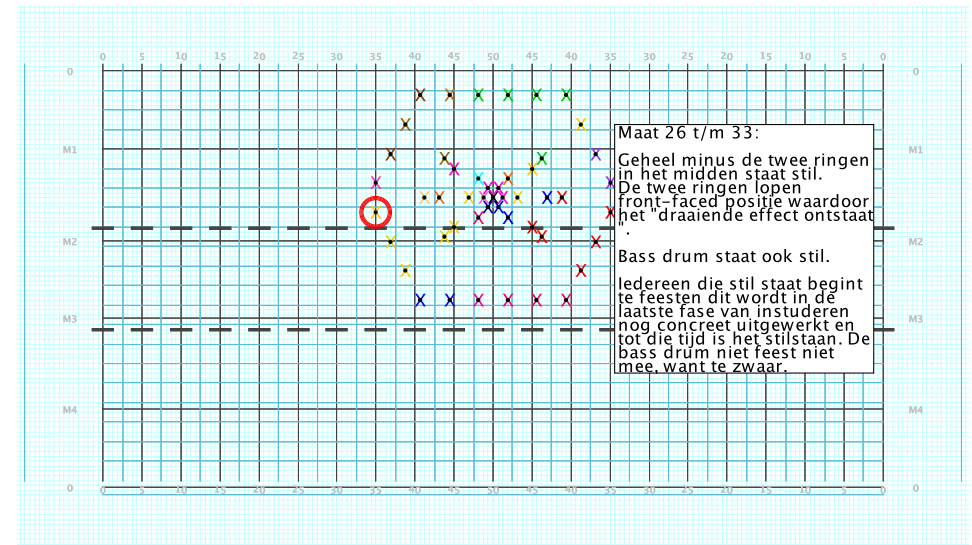

Set	Move	Count	Right-Left	Visitor-Home	
□	6	16	80	Left: On 40 yd In	4.25 steps in frnt of Home hash (@6,1)
○	7	12	92	Left: On 35 yd In	3.25 steps in frnt of Home hash (@6,1)
●	8	4	96	Left: On 35 yd In	3.25 steps in frnt of Home hash (@6,1)

Set	Move	Count	Right-Left	Visitor-Home
□	7	12	92	Left: On 35 yd In
○	8	4	96	Left: On 35 yd In
●	9	32	128	Left: On 35 yd In
				3.25 steps in frnt of Home hash (@6,1)

Set	Move	Count	Right-Left	Visitor-Home
□	8	4	96	Left: On 35 yd In
○	9	32	128	Left: On 35 yd In
●	10	16	144	Left: On 40 yd In
				3.25 steps in frnt of Home hash (@6,1)
				4.25 steps in frnt of Home hash (@6,1)