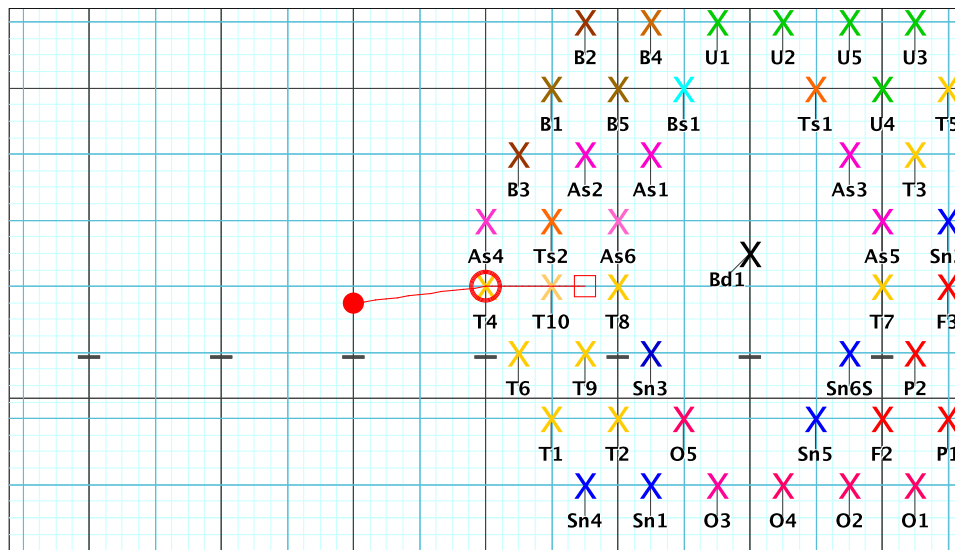

9 - A sky full of stars

Performed by:

Yalina Cornelussen

X T4

Set	Move	Count	Right-Left	Visitor-Home
○ 1	0	0	Right: 1.0 steps inside 45 yd In	4.0 steps behind M1 yd In
● 2	16	16	Right: 1.25 steps inside 45 yd In	2.25 steps in frnt of Home hash (@6,1

9 – A sky full of stars

Performer: Yalina Cornelussen

Set #6

Count: 80

9 – A sky full of stars

Performer: Yalina Cornelussen

Set #7

Count: 92

Set	Move	Count	Right-Left	Visitor-Home	
□	5	16	64	Left: 2.0 steps outside 45 yd In	4.25 steps in frnt of Home hash (@6,1)
○	6	16	80	Left: On 40 yd In	4.25 steps in frnt of Home hash (@6,1)
●	7	12	92	Left: On 35 yd In	3.25 steps in frnt of Home hash (@6,1)

Set	Move	Count	Right-Left	Visitor-Home	
□	6	16	80	Left: On 40 yd In	4.25 steps in frnt of Home hash (@6,1)
○	7	12	92	Left: On 35 yd In	3.25 steps in frnt of Home hash (@6,1)
●	8	4	96	Left: On 35 yd In	3.25 steps in frnt of Home hash (@6,1)