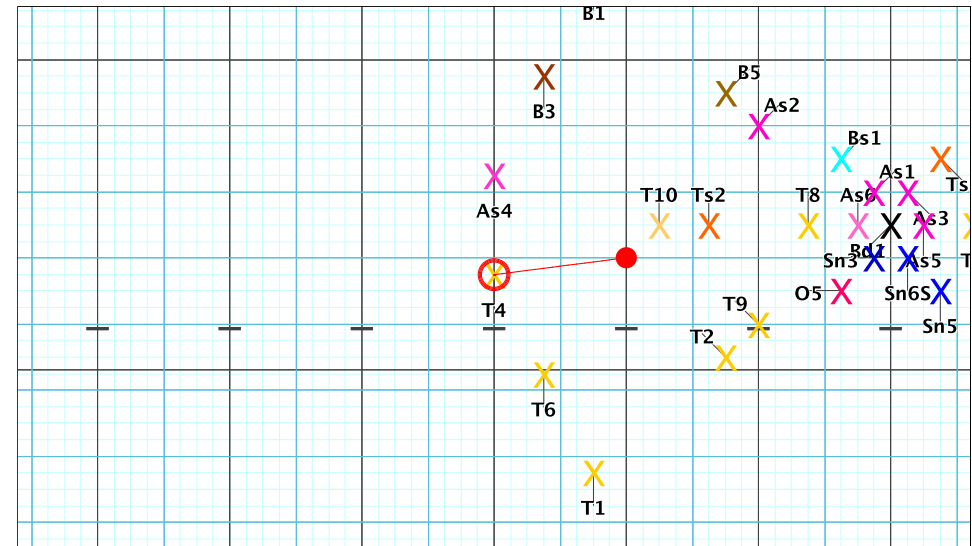

Set	Move	Count	Right-Left	Visitor-Home	
□	6	16	80	Left: On 40 yd In	4.25 steps in frnt of Home hash (@6,1)
○	7	12	92	Left: On 35 yd In	3.25 steps in frnt of Home hash (@6,1)
●	8	4	96	Left: On 35 yd In	3.25 steps in frnt of Home hash (@6,1)

Set	Move	Count	Right-Left	Visitor-Home
□	7	12	92	Left: On 35 yd In
○	8	4	96	Left: On 35 yd In
●	9	32	128	Left: On 35 yd In
				3.25 steps in frnt of Home hash (@6,1)

Set	Move	Count	Right-Left	Visitor-Home
□	8	4	96	Left: On 35 yd In
○	9	32	128	Left: On 35 yd In
●	10	16	144	Left: On 40 yd In
				3.25 steps in frnt of Home hash (@6,1)
				4.25 steps in frnt of Home hash (@6,1)