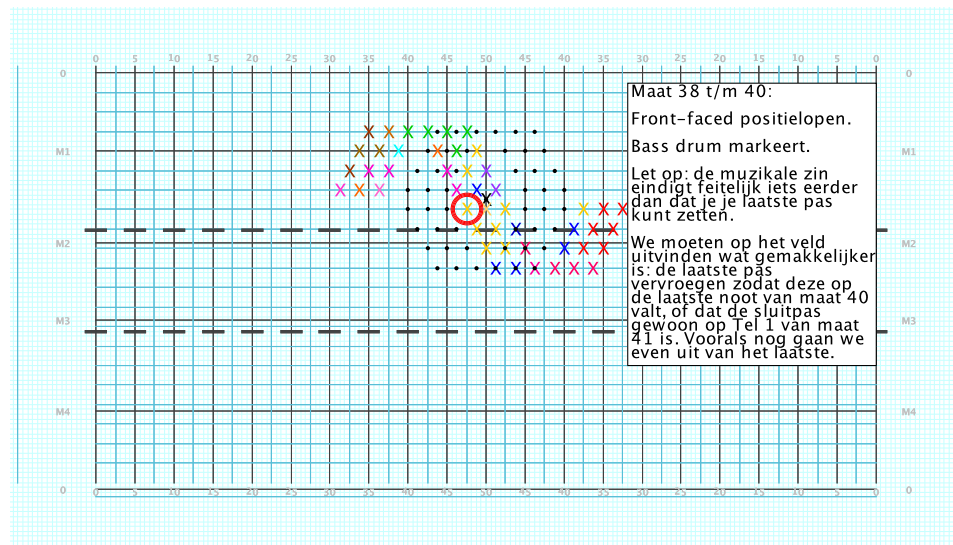

9 – A sky full of stars

Performer: Yalina Cornelussen

Set #11

Count: 156

Set	Move	Count	Right-Left	Visitor-Home
□	10	16	144	Left: On 40 yd In 4.25 steps in frnt of Home hash (@6,1)
○	11	12	156	Left: 4.0 steps outside of 50 yd In 4.25 steps in frnt of Home hash (@6,1)
●	11A	8	164	Left: 4.0 steps outside of 50 yd In 4.25 steps in frnt of Home hash (@6,1)