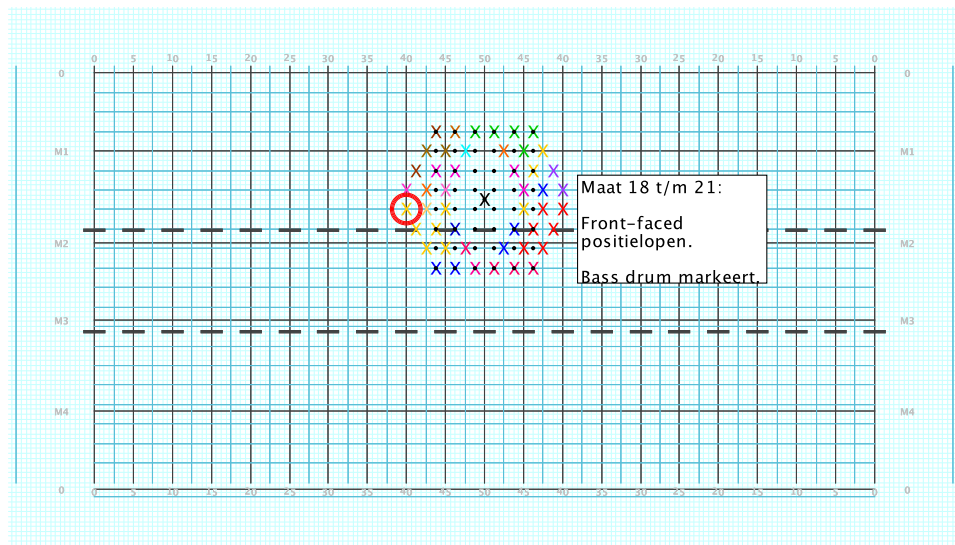

9 – A sky full of stars

Performer: Yalina Cornelussen

Set #6

Count: 80