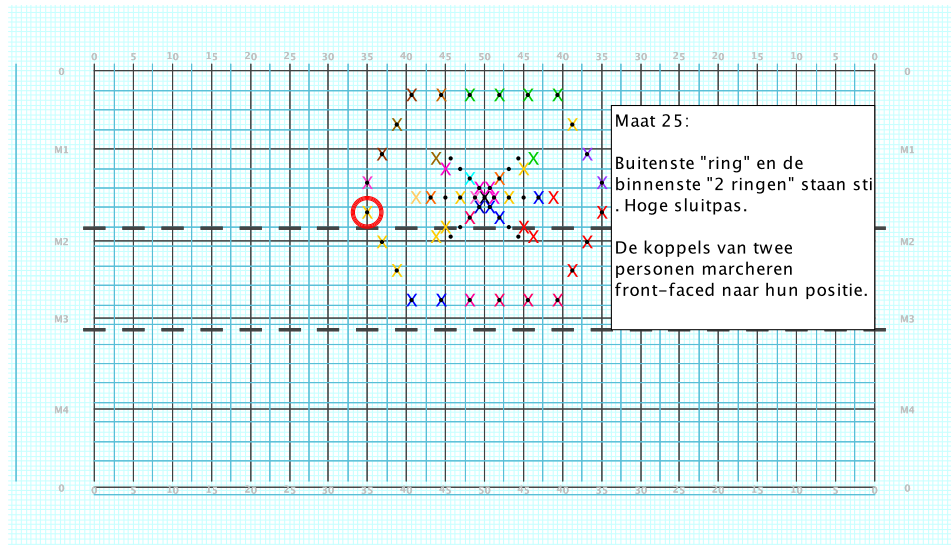

9 – A sky full of stars

Performer: Yalina Cornelussen

Set #8

Count: 96