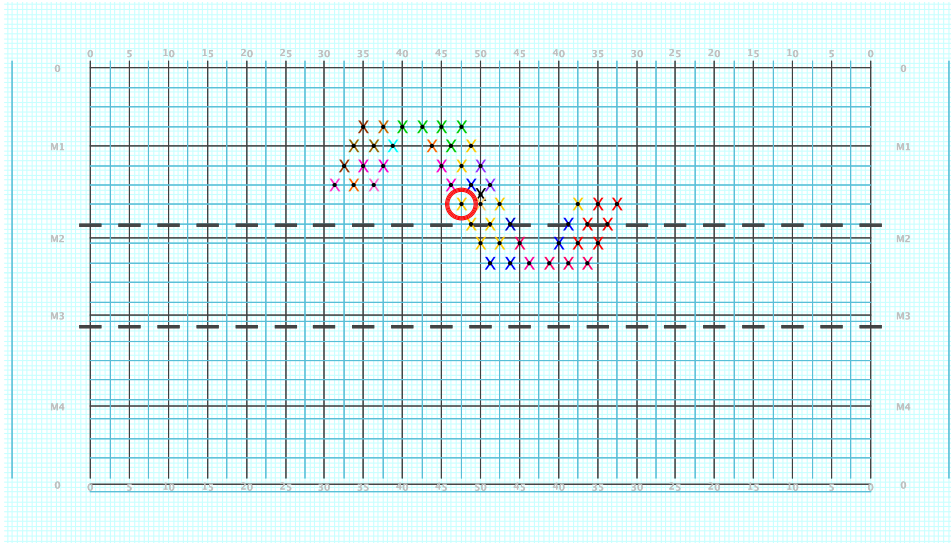

9 – A sky full of stars

Performer: Yalina Cornelussen

Set #10

Count: 144

Set	Move	Count	Right-Left	Visitor-Home
□	9	32	128	Left: On 35 yd In 3.25 steps in frnt of Home hash (@6,1)
○	10	16	144	Left: On 40 yd In 4.25 steps in frnt of Home hash (@6,1)
●	11	12	156	Left: 4.0 steps outside of 50 yd In 4.25 steps in frnt of Home hash (@6,1)

9 – A sky full of stars

Performer: Yalina Cornelussen

Set #11

Count: 156

Set	Move	Count	Right-Left	Visitor-Home
□	10	16	144	Left: On 40 yd In 4.25 steps in frnt of Home hash (@6,1)
○	11	12	156	Left: 4.0 steps outside of 50 yd In 4.25 steps in frnt of Home hash (@6,1)
●	11A	8	164	Left: 4.0 steps outside of 50 yd In 4.25 steps in frnt of Home hash (@6,1)

9 - A sky full of stars

Performer: Yalina Cornelussen

Set #11A

Count: 164

Set	Move Count	Right-Left	Visitor-Home
□ 11	12	156	Left: 4.0 steps outside of 50 yd In 4.25 steps in frnt of Home hash (@6,1'
○ 11A	8	164	Left: 4.0 steps outside of 50 yd In 4.25 steps in frnt of Home hash (@6,1'