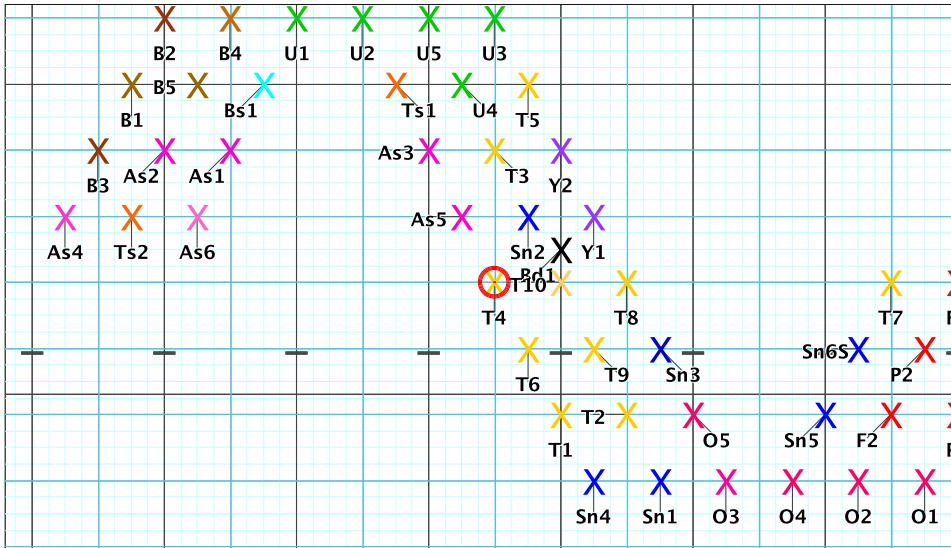

Set	Move	Count	Right-Left	Visitor-Home
□	7	12	92	Left: On 35 yd In
○	8	4	96	Left: On 35 yd In
●	9	32	128	Left: On 35 yd In
				3.25 steps in frnt of Home hash (@6,1)

Set	Move	Count	Right-Left	Visitor-Home
□	8	4	96	Left: On 35 yd In
○	9	32	128	Left: On 35 yd In
●	10	16	144	Left: On 40 yd In
				3.25 steps in frnt of Home hash (@6,1)
				4.25 steps in frnt of Home hash (@6,1)

9 – A sky full of stars

Performer: Yalina Cornelussen

Set #10

Count: 144

Set	Move	Count	Right-Left	Visitor-Home
□	9	32	128	Left: On 35 yd In 3.25 steps in frnt of Home hash (@6,1)
○	10	16	144	Left: On 40 yd In 4.25 steps in frnt of Home hash (@6,1)
●	11	12	156	Left: 4.0 steps outside of 50 yd In 4.25 steps in frnt of Home hash (@6,1)

9 – A sky full of stars

Performer: Yalina Cornelussen

Set #11

Count: 156

Set	Move	Count	Right-Left	Visitor-Home
□	10	16	144	Left: On 40 yd In 4.25 steps in frnt of Home hash (@6,1)
○	11	12	156	Left: 4.0 steps outside of 50 yd In 4.25 steps in frnt of Home hash (@6,1)
●	11A	8	164	Left: 4.0 steps outside of 50 yd In 4.25 steps in frnt of Home hash (@6,1)

9 - A sky full of stars

Performer: Yalina Cornelussen

Set #11A

Count: 164

Set	Move Count	Right-Left	Visitor-Home
□ 11	12	156	Left: 4.0 steps outside of 50 yd In 4.25 steps in frnt of Home hash (@6,1'
○ 11A	8	164	Left: 4.0 steps outside of 50 yd In 4.25 steps in frnt of Home hash (@6,1'