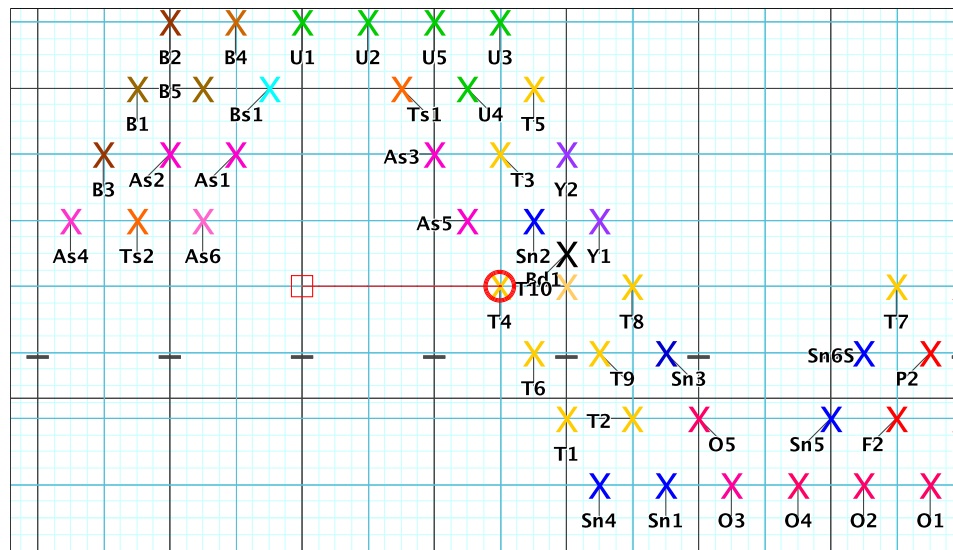

Set	Move	Count	Right-Left	Visitor-Home	
□	5	16	64	Left: 2.0 steps outside 45 yd In	4.25 steps in frnt of Home hash (@6,1)
○	6	16	80	Left: On 40 yd In	4.25 steps in frnt of Home hash (@6,1)
●	7	12	92	Left: On 35 yd In	3.25 steps in frnt of Home hash (@6,1)

Set	Move	Count	Right-Left	Visitor-Home
□	7	12	92	Left: On 35 yd In
○	8	4	96	Left: On 35 yd In
●	9	32	128	Left: On 35 yd In
				3.25 steps in frnt of Home hash (@6,1)

Set	Move	Count	Right-Left	Visitor-Home
□	8	4	96	Left: On 35 yd In
○	9	32	128	Left: On 35 yd In
●	10	16	144	Left: On 40 yd In
				3.25 steps in frnt of Home hash (@6,1)
				4.25 steps in frnt of Home hash (@6,1)

9 – A sky full of stars

Performer: Yalina Cornelussen

Set #10

Count: 144

Set	Move	Count	Right-Left	Visitor-Home
□	9	32	128	Left: On 35 yd In 3.25 steps in frnt of Home hash (@6,1)
○	10	16	144	Left: On 40 yd In 4.25 steps in frnt of Home hash (@6,1)
●	11	12	156	Left: 4.0 steps outside of 50 yd In 4.25 steps in frnt of Home hash (@6,1)

9 – A sky full of stars

Performer: Yalina Cornelussen

Set #11

Count: 156

Set	Move	Count	Right-Left	Visitor-Home
□	10	16	144	Left: On 40 yd In 4.25 steps in frnt of Home hash (@6,1)
○	11	12	156	Left: 4.0 steps outside of 50 yd In 4.25 steps in frnt of Home hash (@6,1)
●	11A	8	164	Left: 4.0 steps outside of 50 yd In 4.25 steps in frnt of Home hash (@6,1)