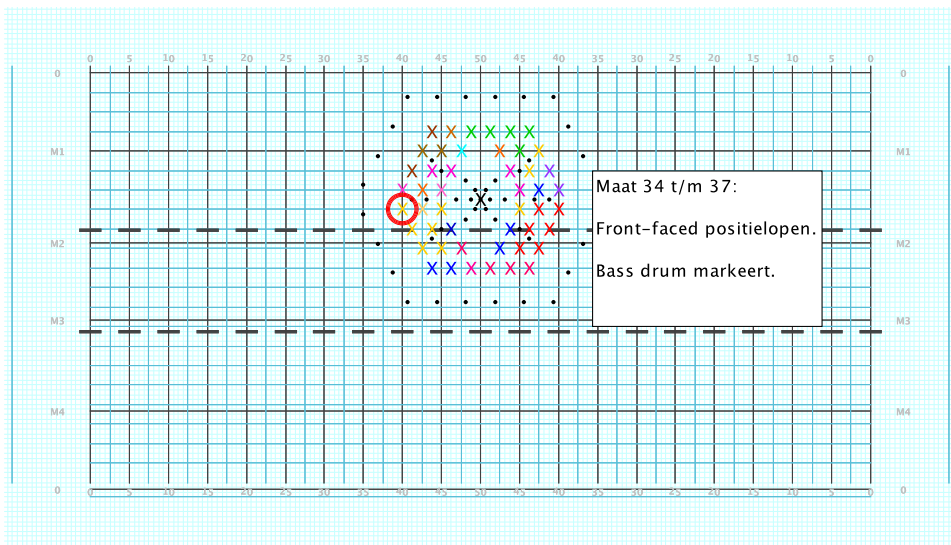

Set	Move	Count	Right-Left	Visitor-Home
□	7	12	92	Left: On 35 yd In
○	8	4	96	Left: On 35 yd In
●	9	32	128	Left: On 35 yd In
				3.25 steps in frnt of Home hash (@6,1)

Set	Move	Count	Right-Left	Visitor-Home
□	8	4	96	Left: On 35 yd In
○	9	32	128	Left: On 35 yd In
●	10	16	144	Left: On 40 yd In
				3.25 steps in frnt of Home hash (@6,1)
				4.25 steps in frnt of Home hash (@6,1)

9 – A sky full of stars

Performer: Yalina Cornelussen

Set #10

Count: 144

Set	Move	Count	Right-Left	Visitor-Home
□	9	32	128	Left: On 35 yd In 3.25 steps in frnt of Home hash (@6,1)
○	10	16	144	Left: On 40 yd In 4.25 steps in frnt of Home hash (@6,1)
●	11	12	156	Left: 4.0 steps outside of 50 yd In 4.25 steps in frnt of Home hash (@6,1)